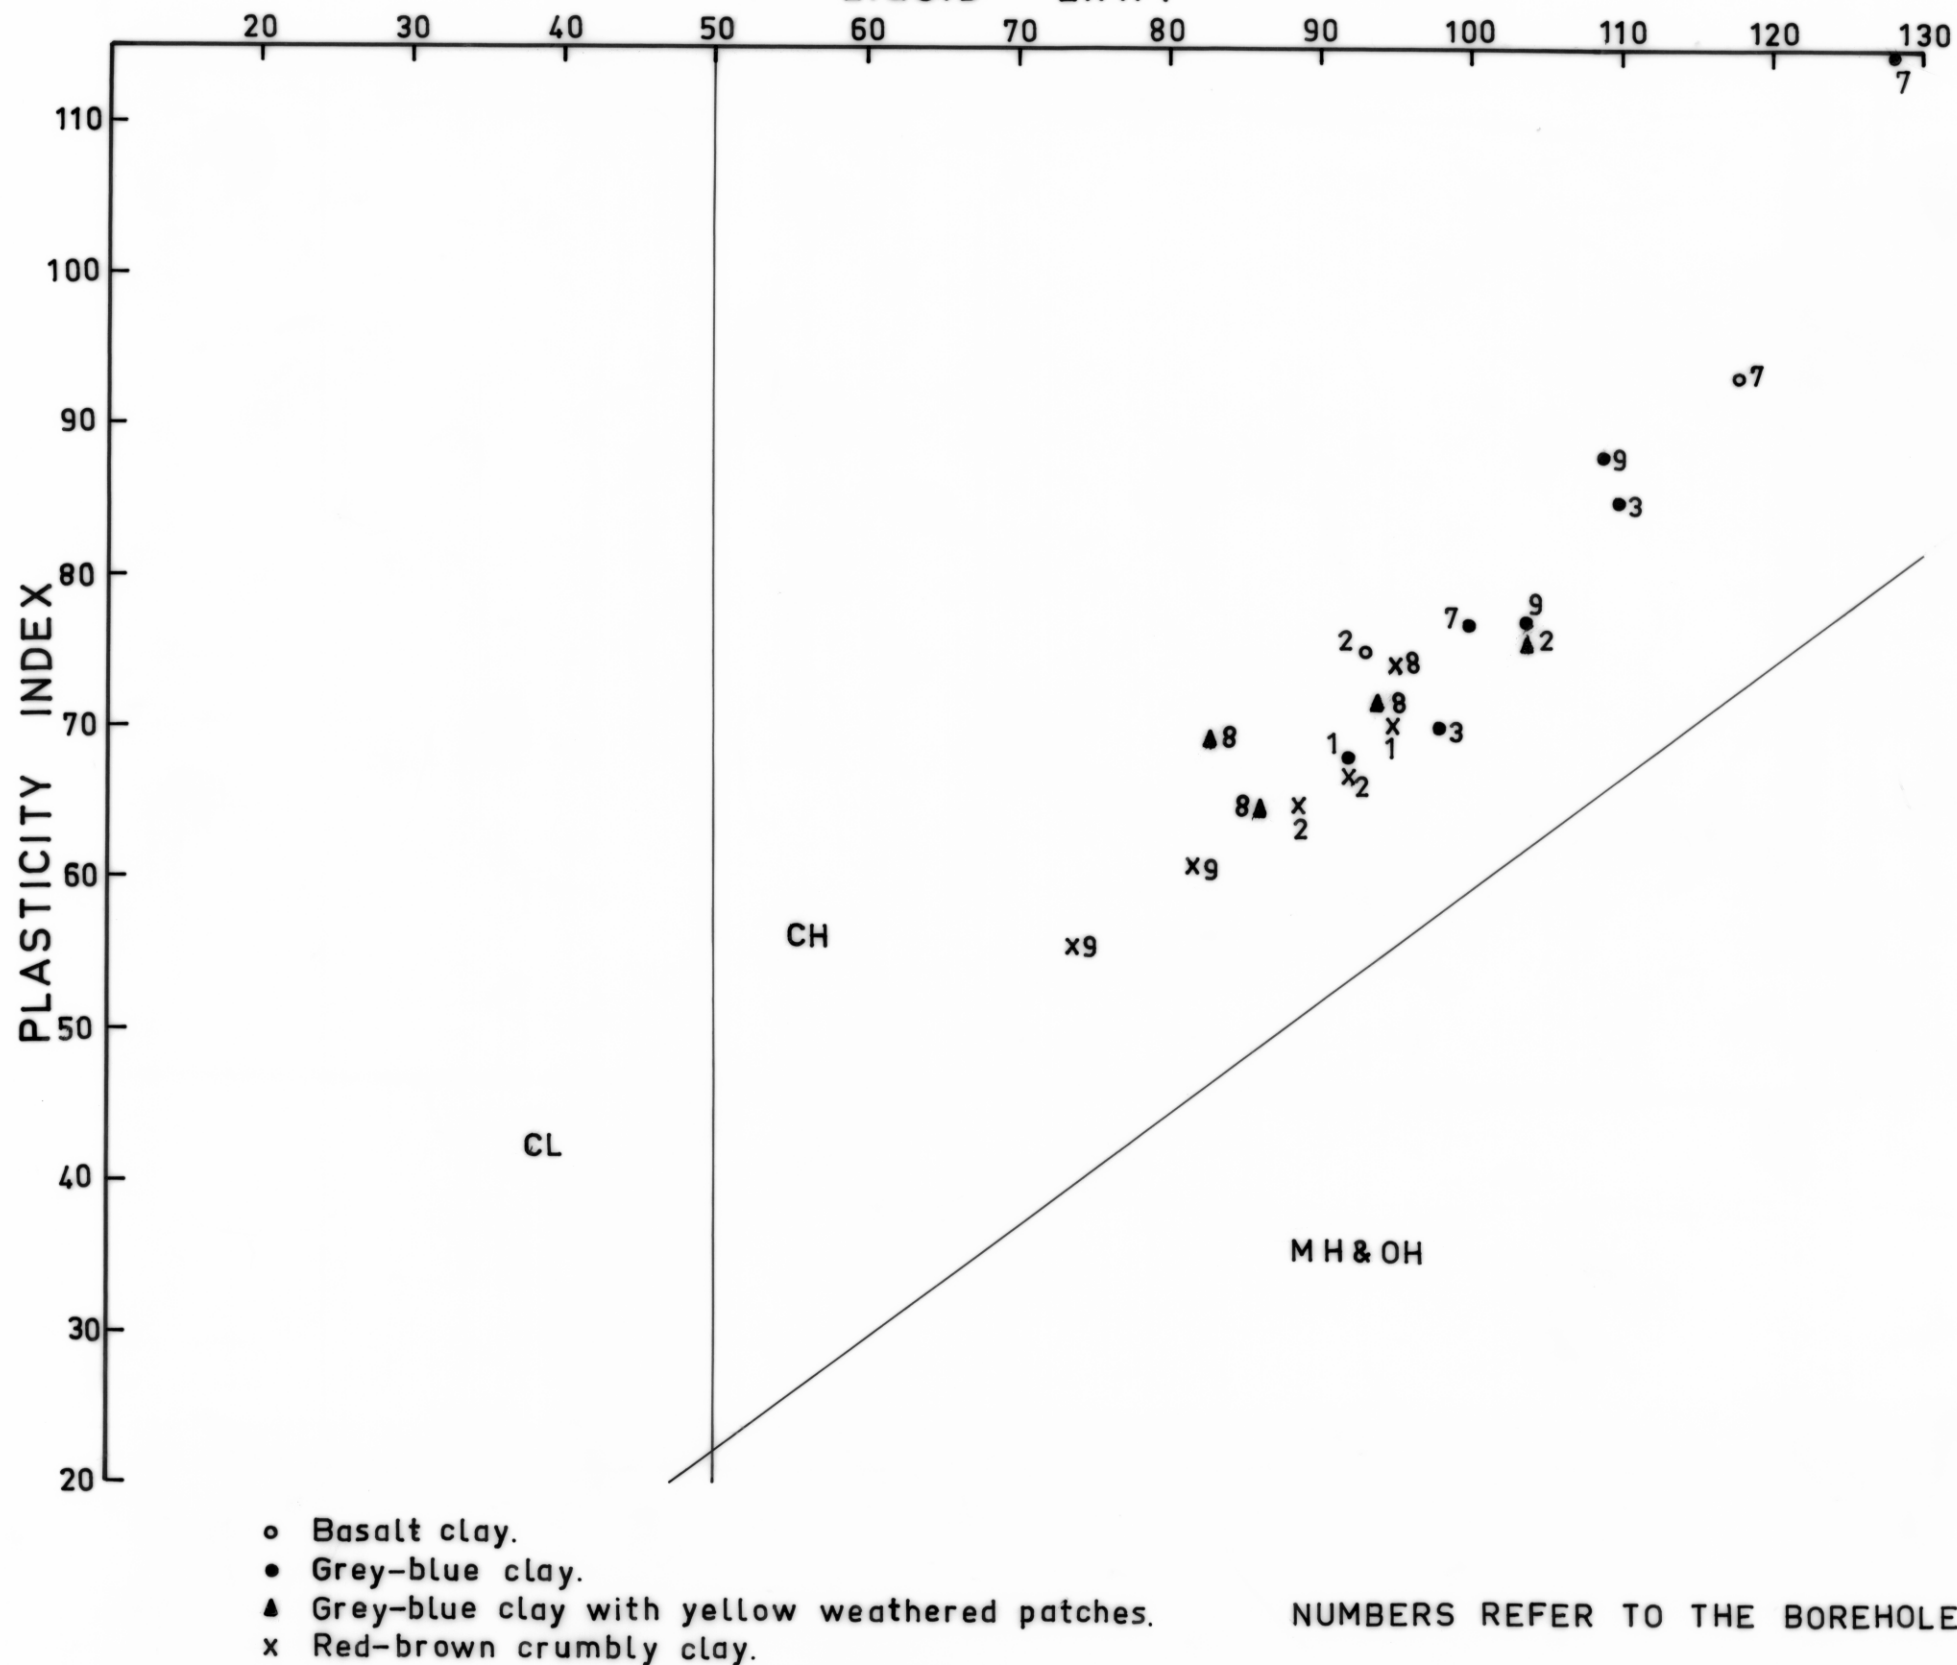

3883

94

5 cm

## PLOT OF ATTERBERG LIMITS ST. LEONARDS

LIQUID LIMIT

FIG 3A.