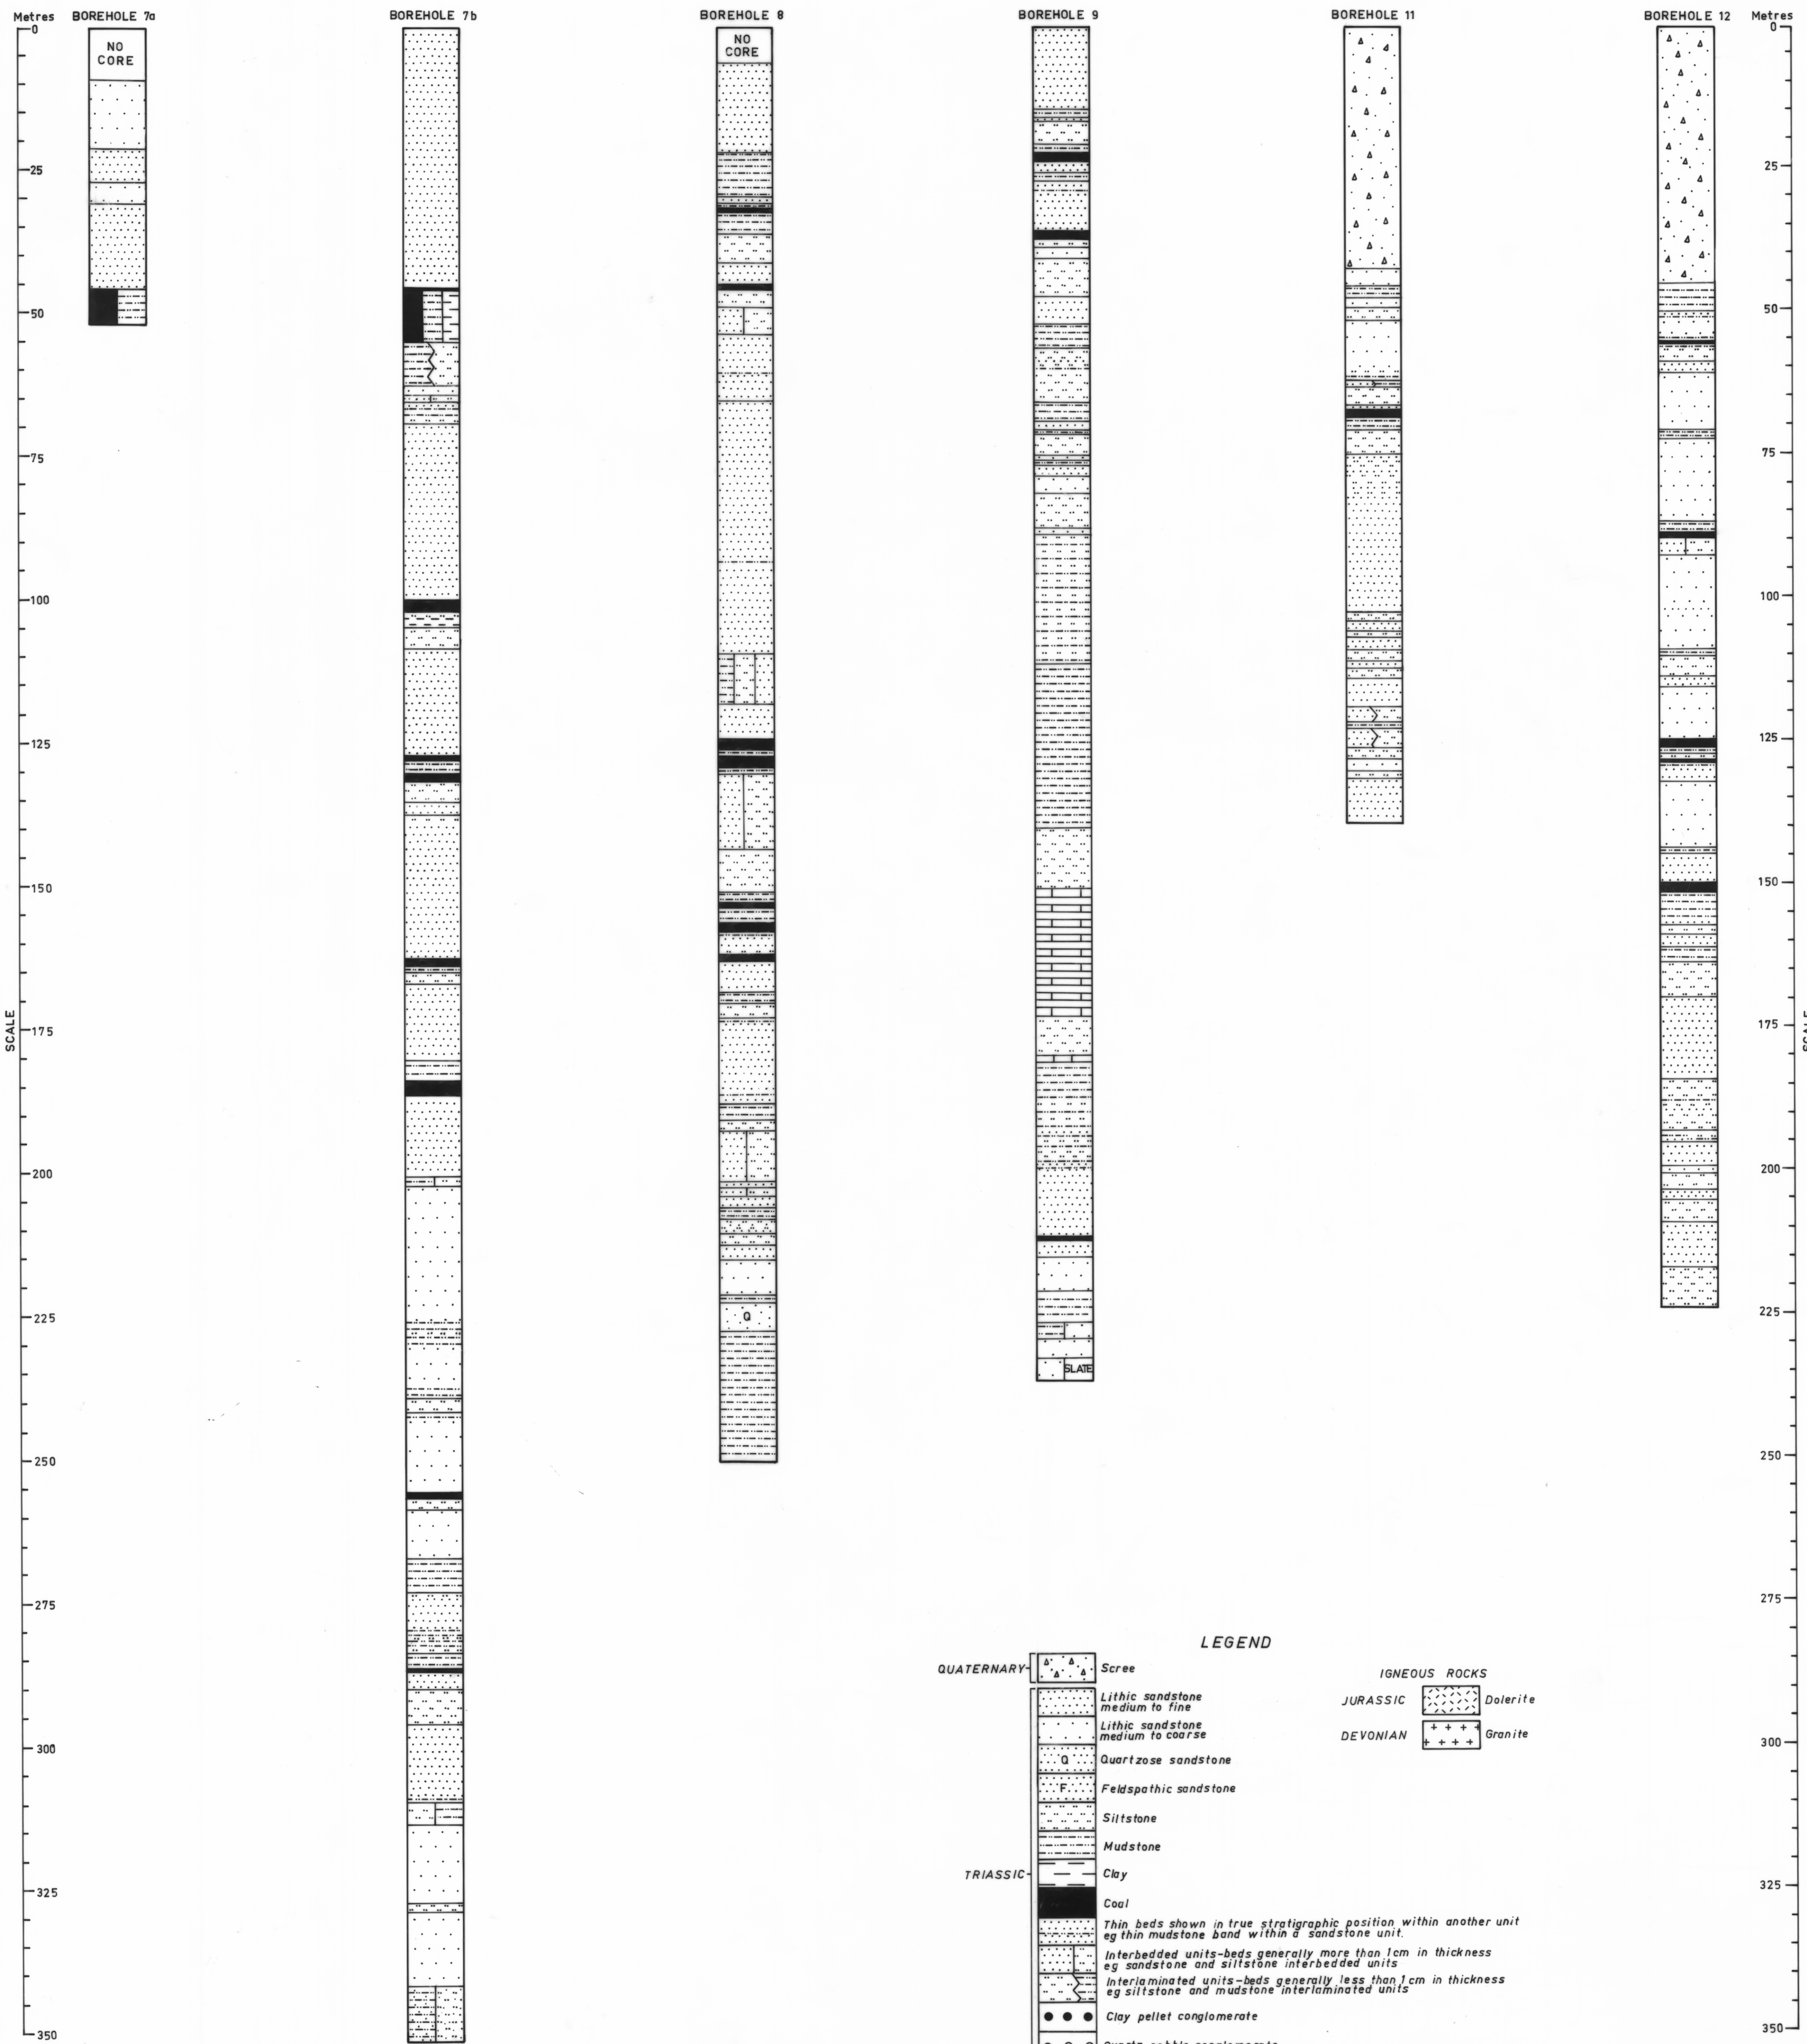

5 cm

4-1

COAL BOREHOLE SECTIONS IN NORTH EAST TASMANIA

DEPARTMENT OF MINES - TASMANIA

GEOLOGIST V.THREADER

Scale 1:500

Drawn B.E.Cook

JULY 1974