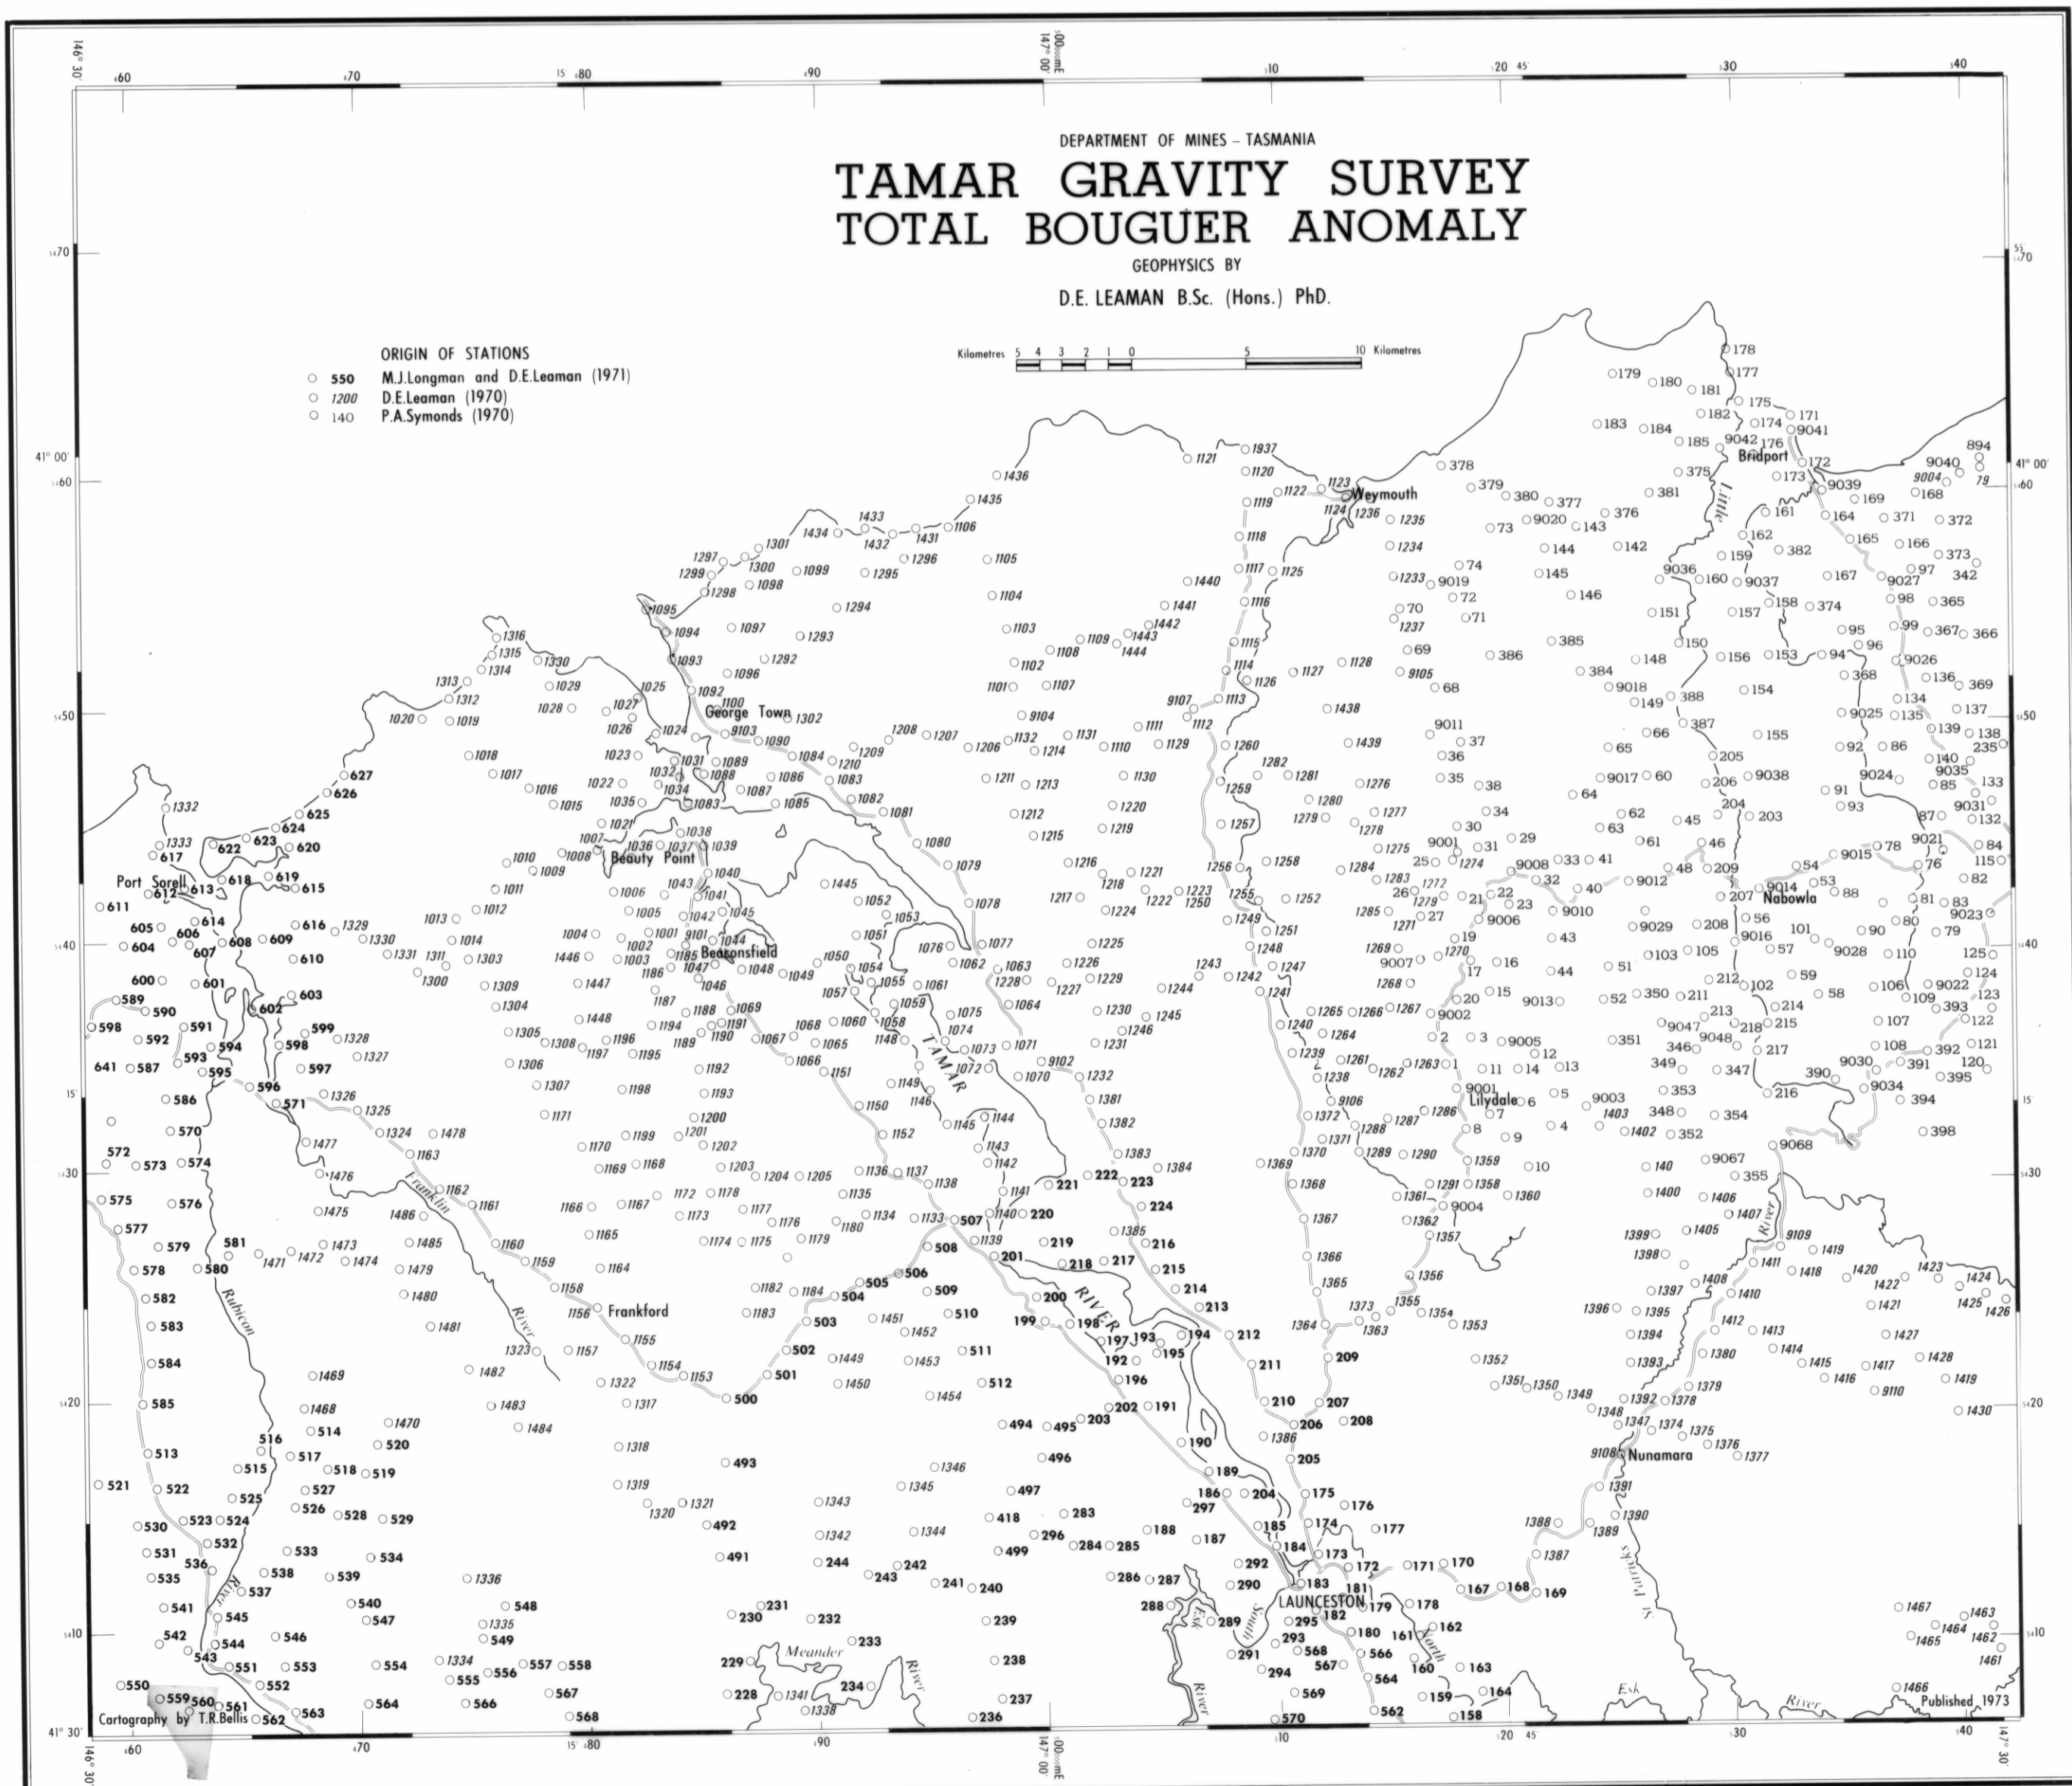

TAMAR GRAVITY SURVEY

MAP 12 BLACK

5 cm

FIGURE 1 BLACK

11

Figure 1