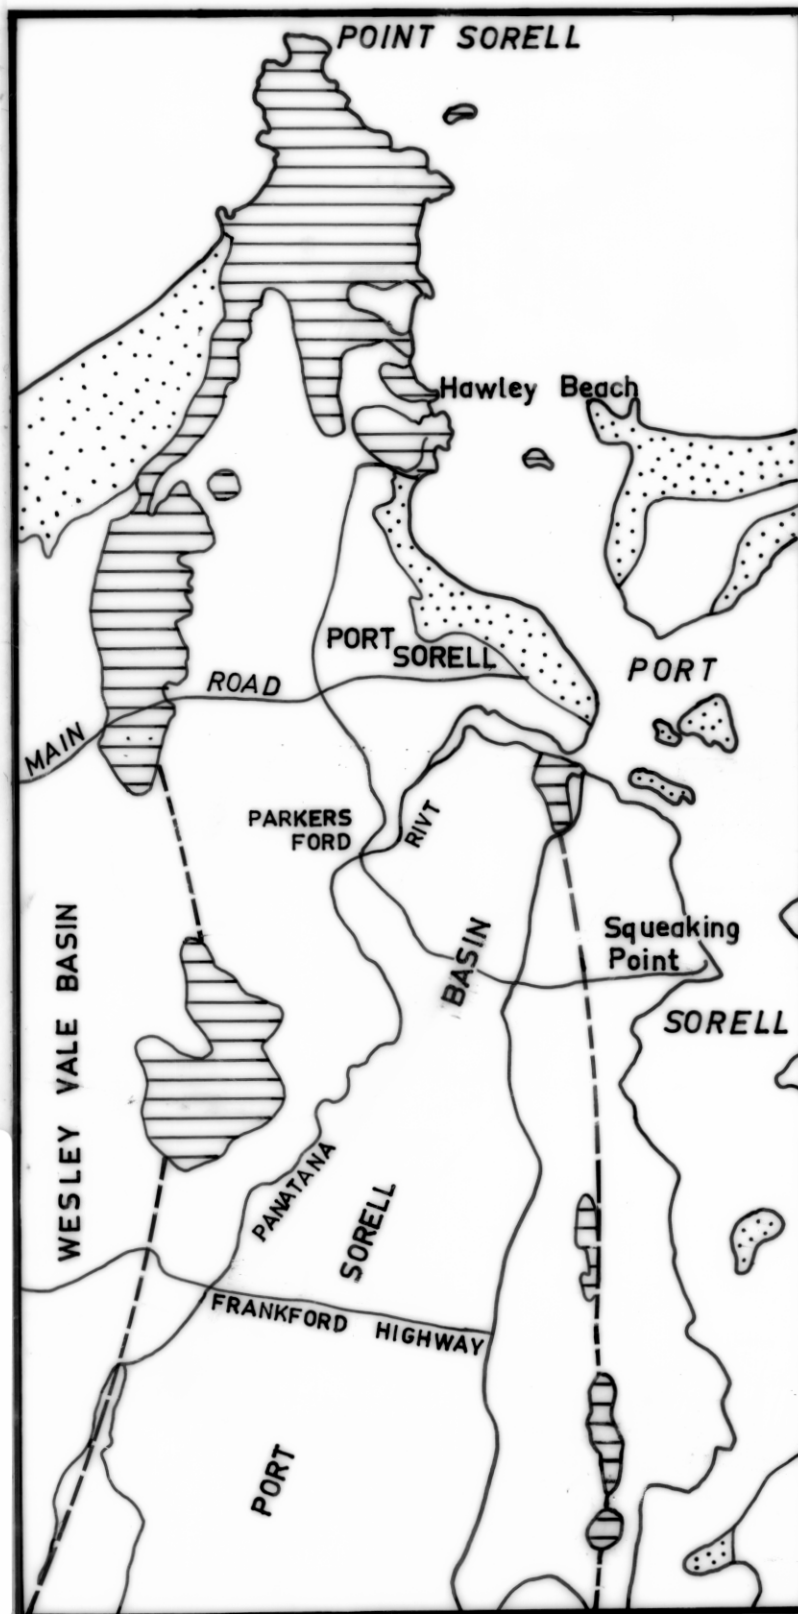

3925

147

5 cm

LOCATION MAP

KEY

**TASMANIA DEPARTMENT
OF MINES 3925-30**