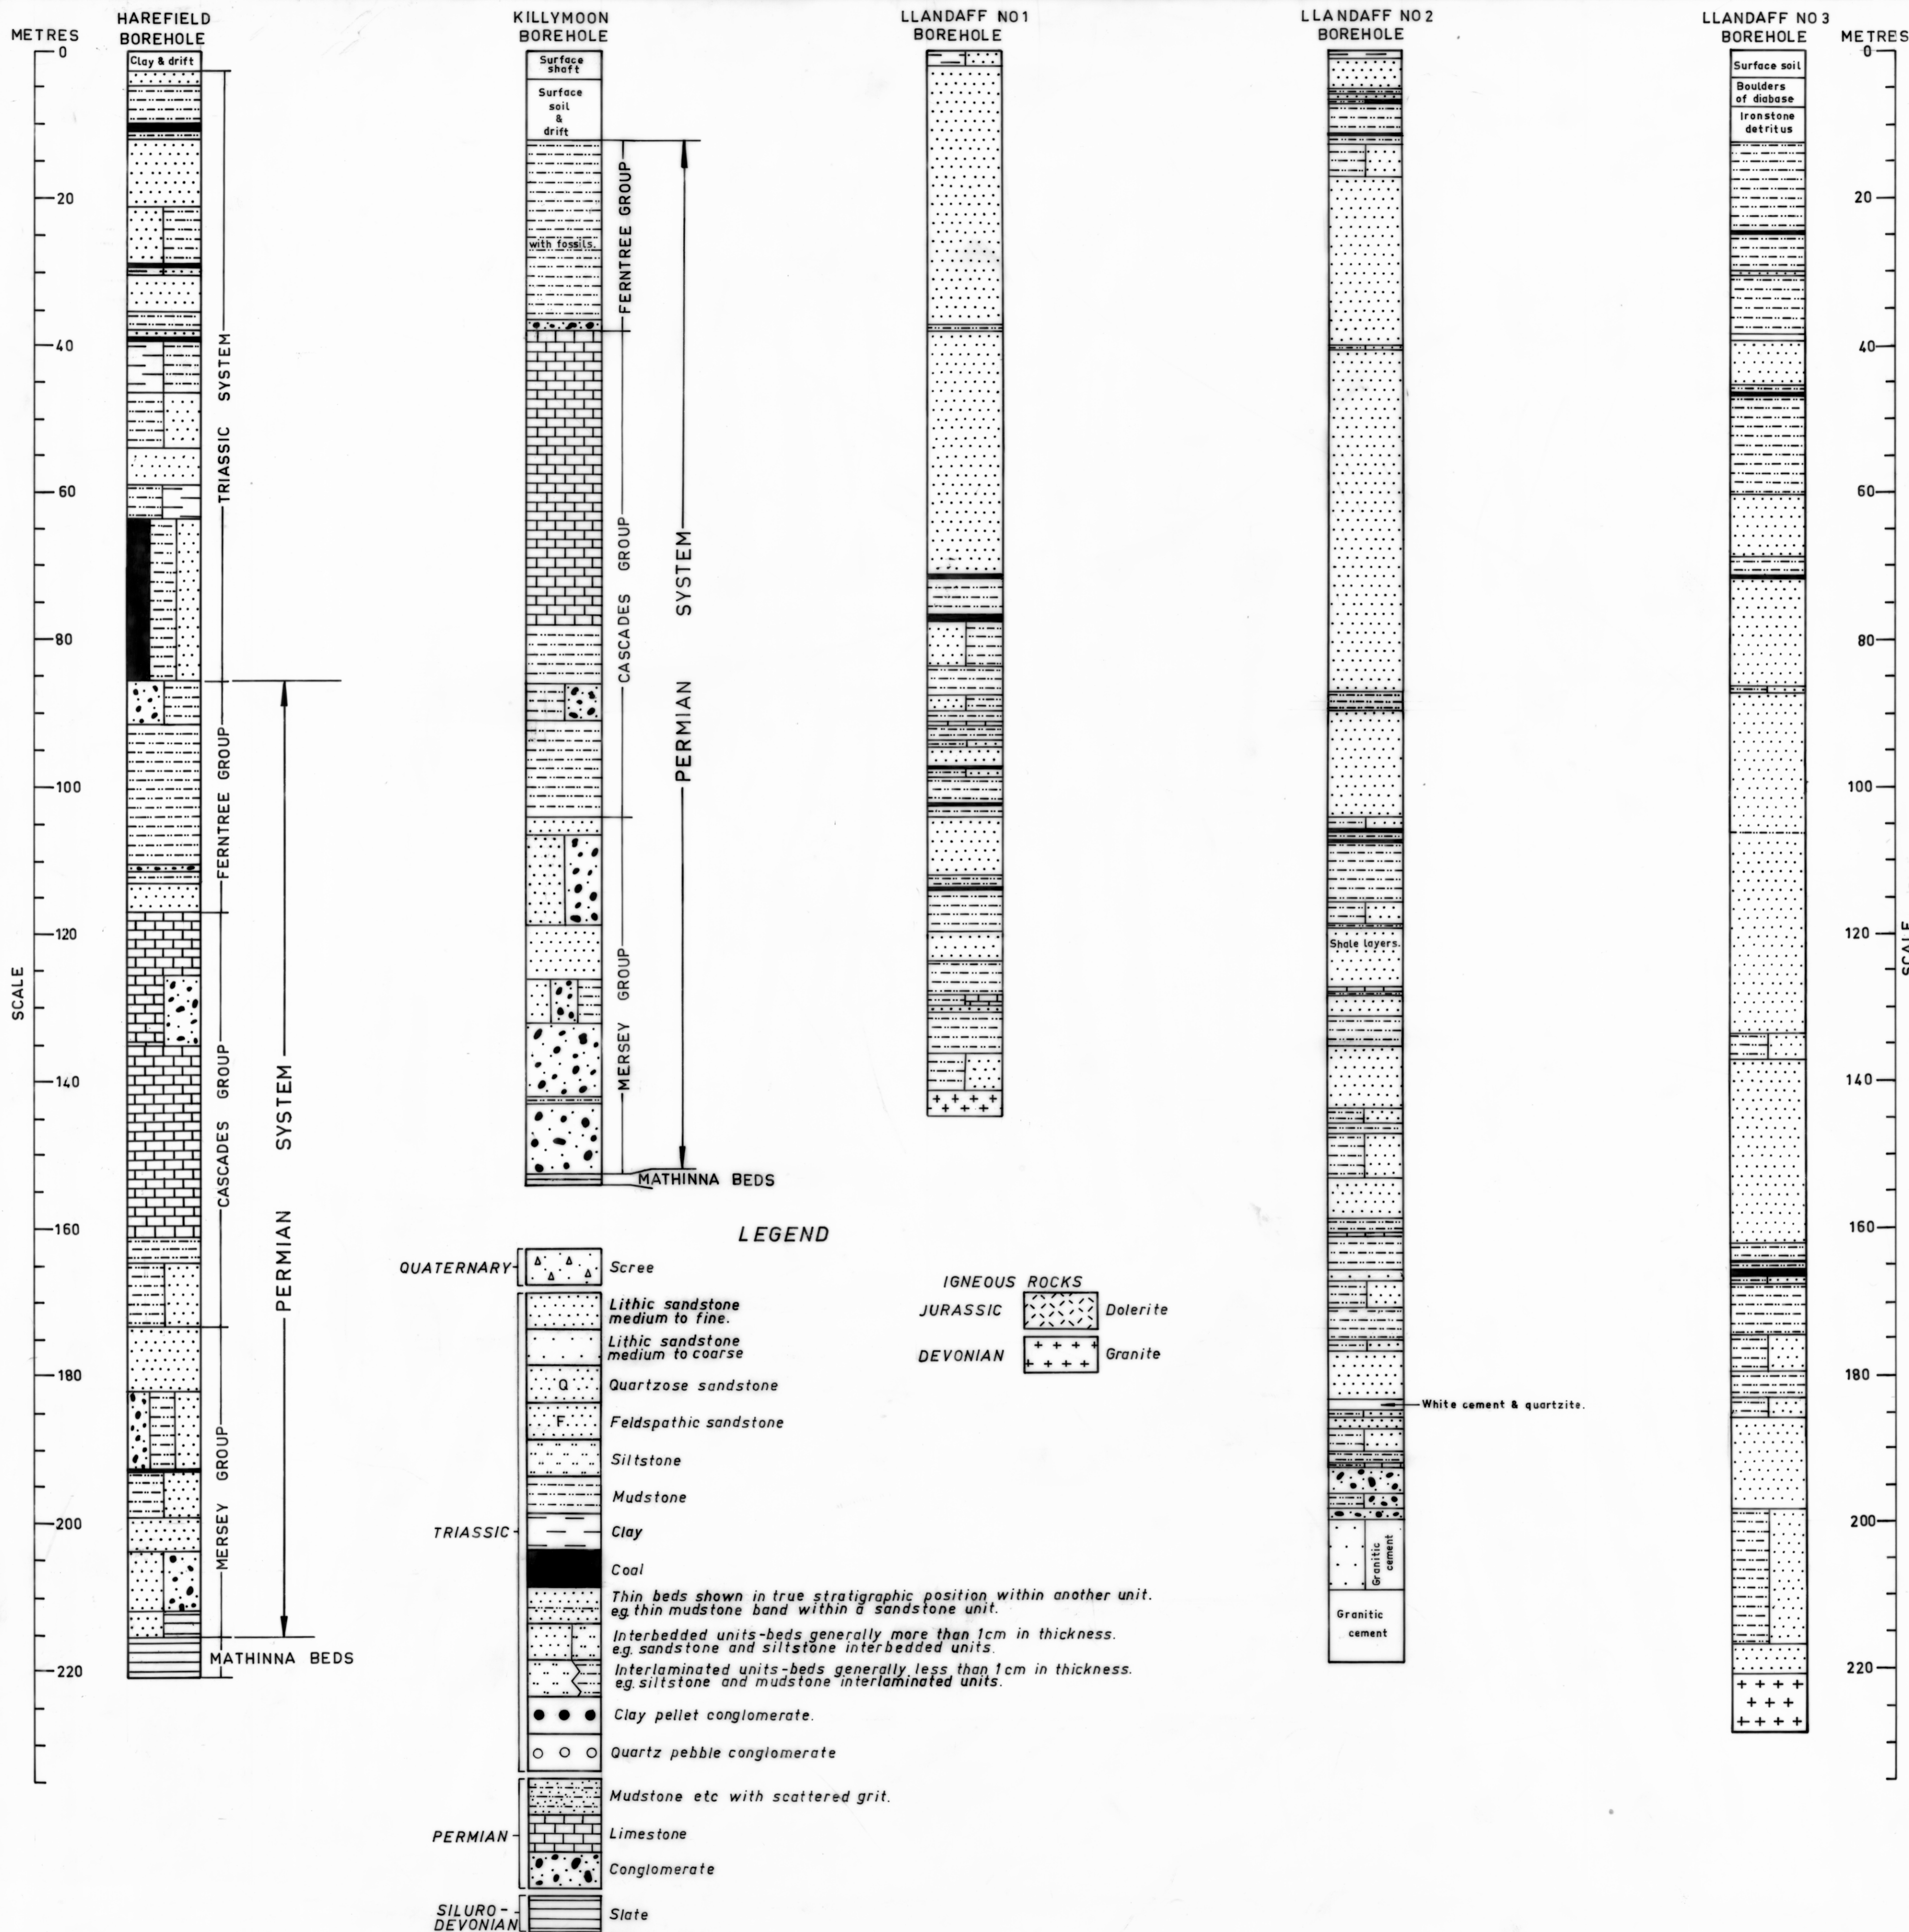

5 cm

COAL BOREHOLE SECTIONS IN EASTERN TASMANIA

DEPARTMENT OF MINES - TASMANIA