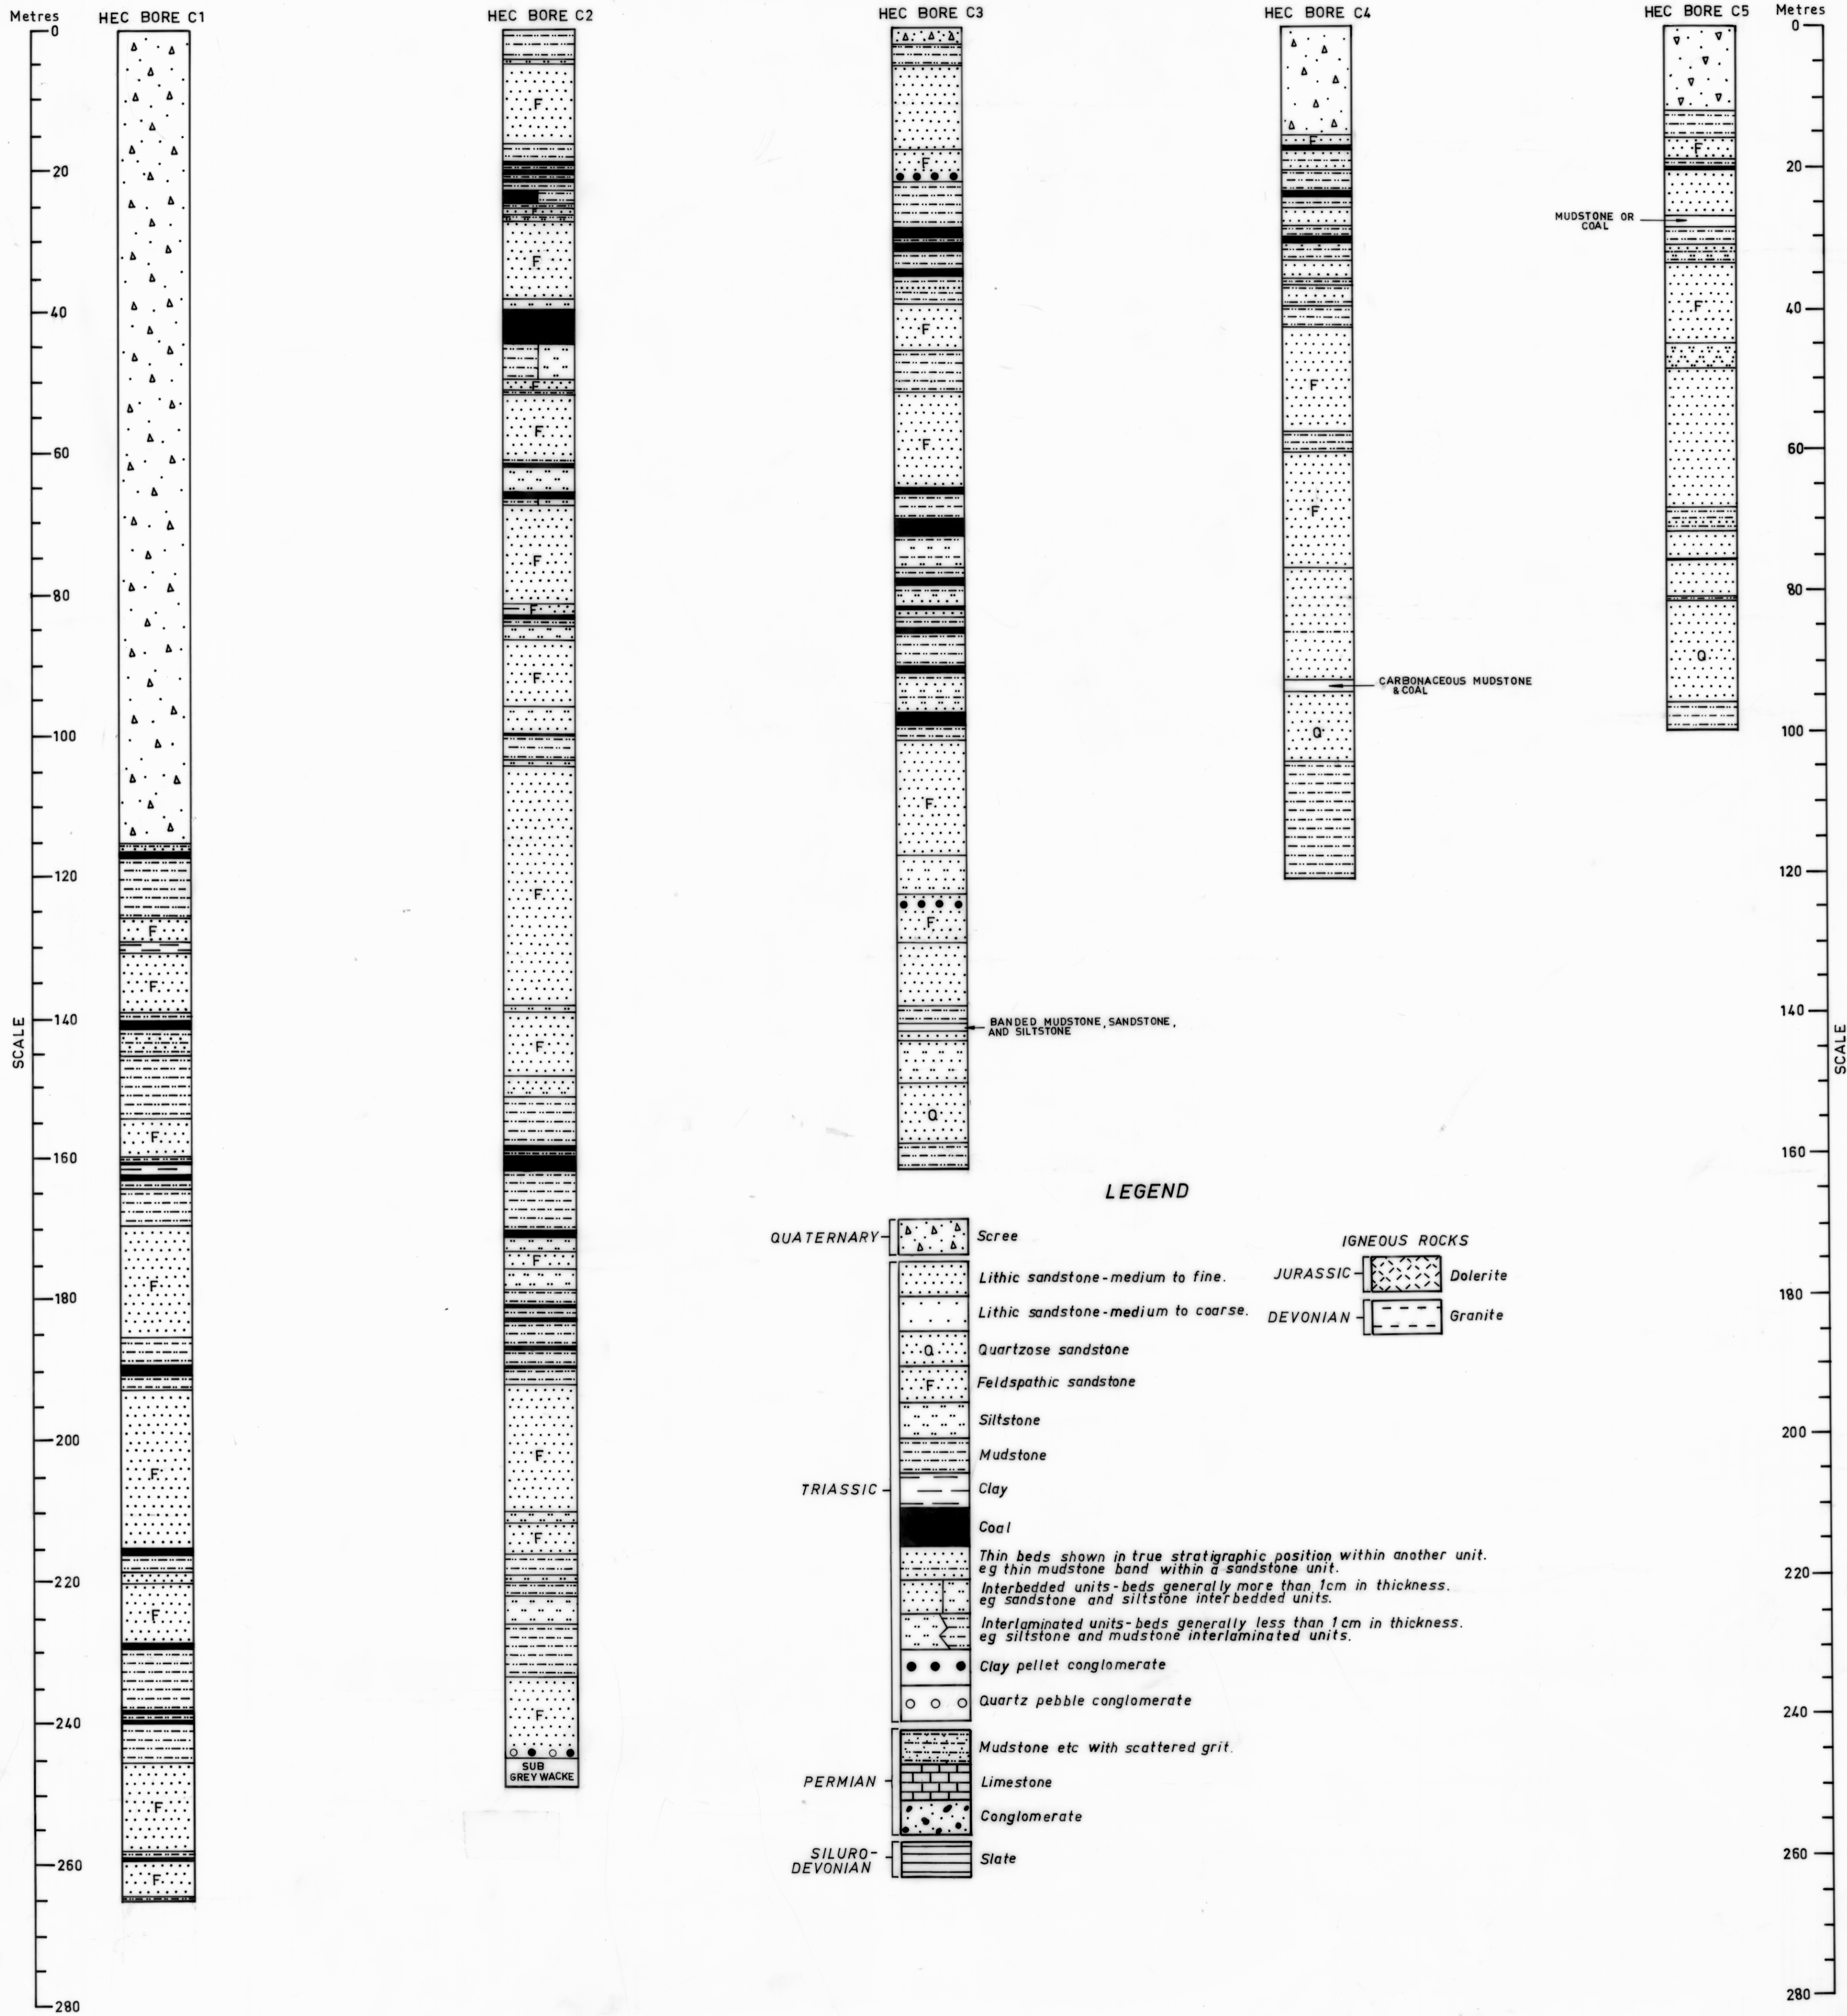

5 cm

HEC COAL BOREHOLE SECTIONS IN EASTERN TASMANIA
DEPARTMENT OF MINES - TASMANIA