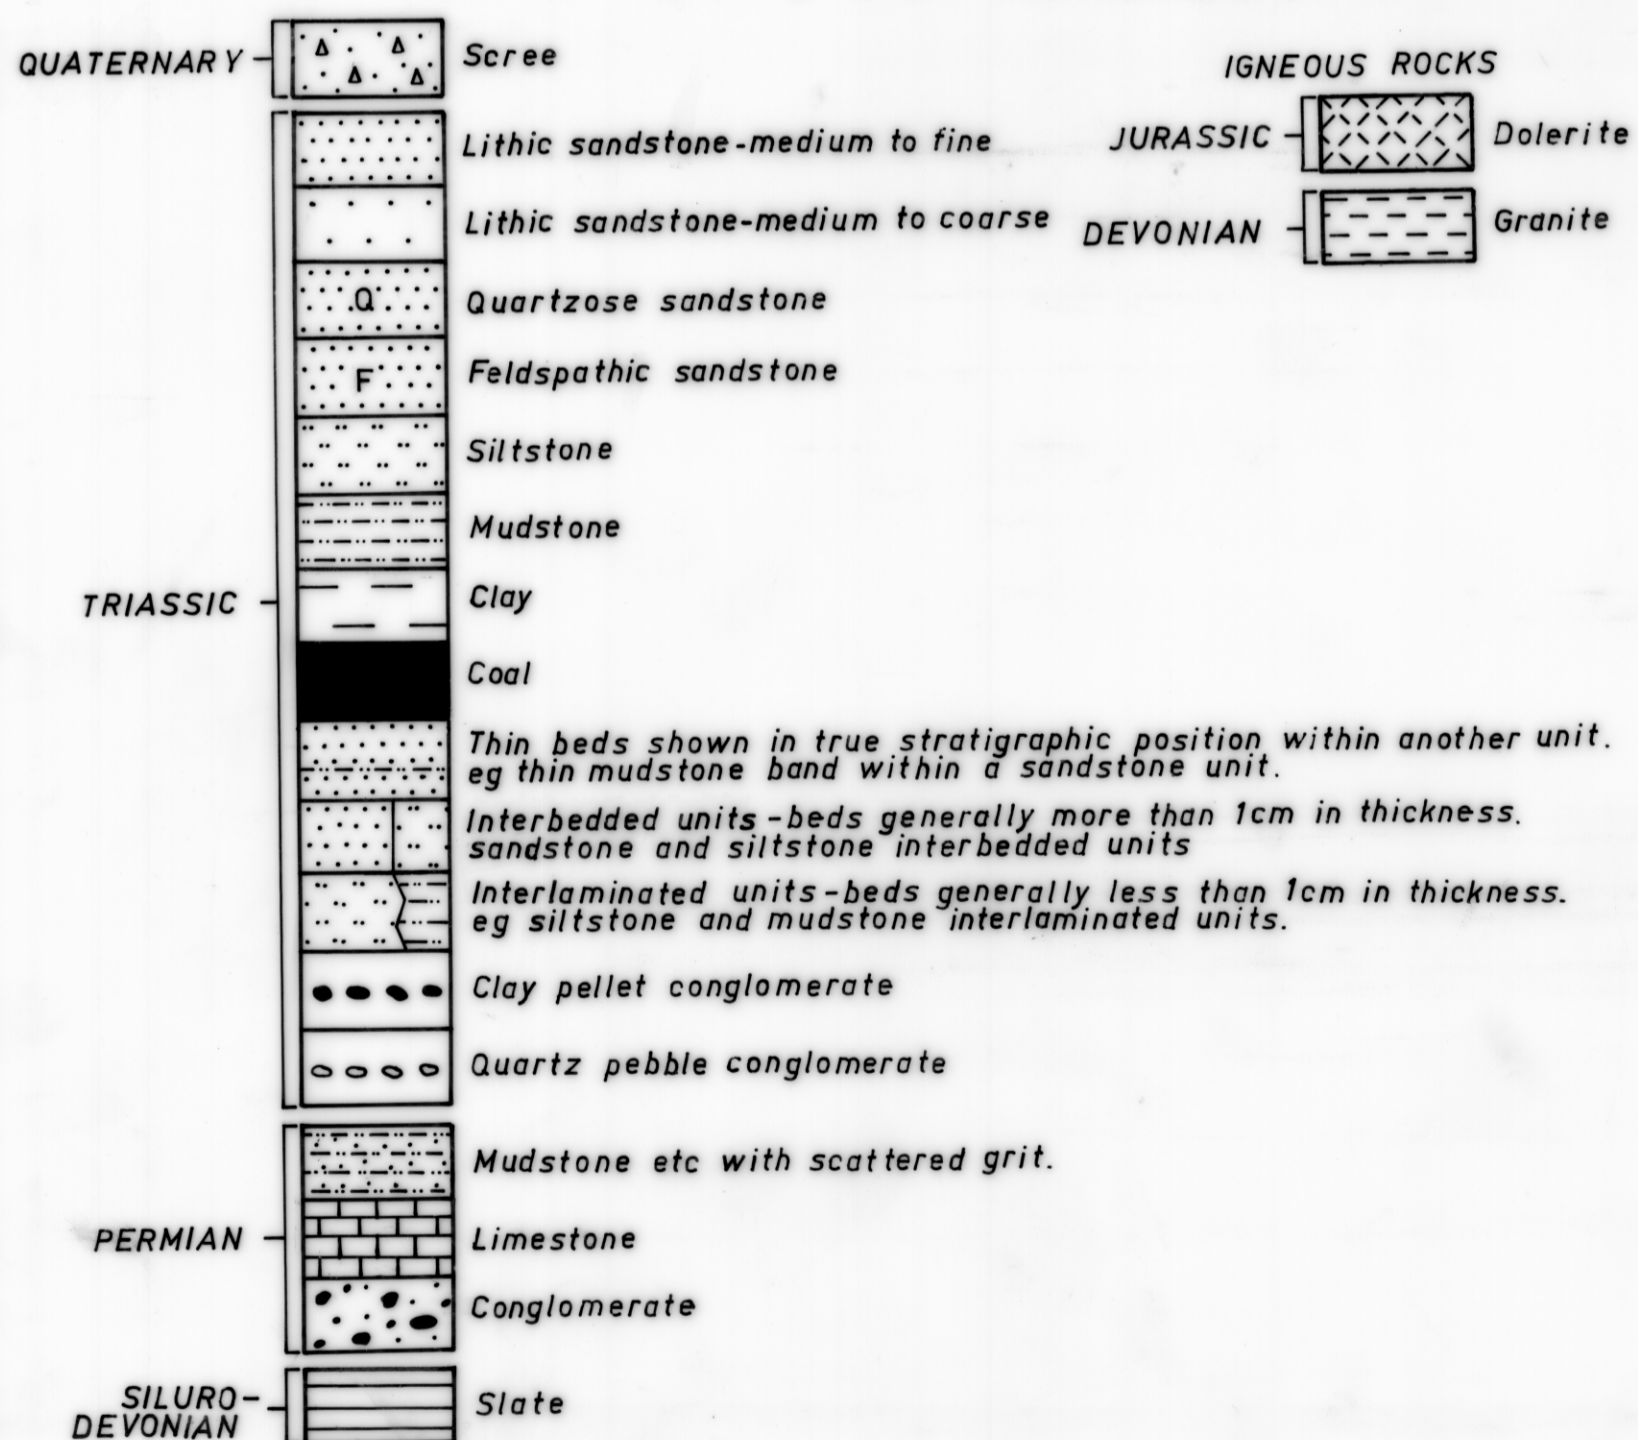

LEGEND

HEC COAL BOREHOLE SECTIONS IN EASTERN TASMANIA

DEPARTMENT OF MINES - TASMANIA