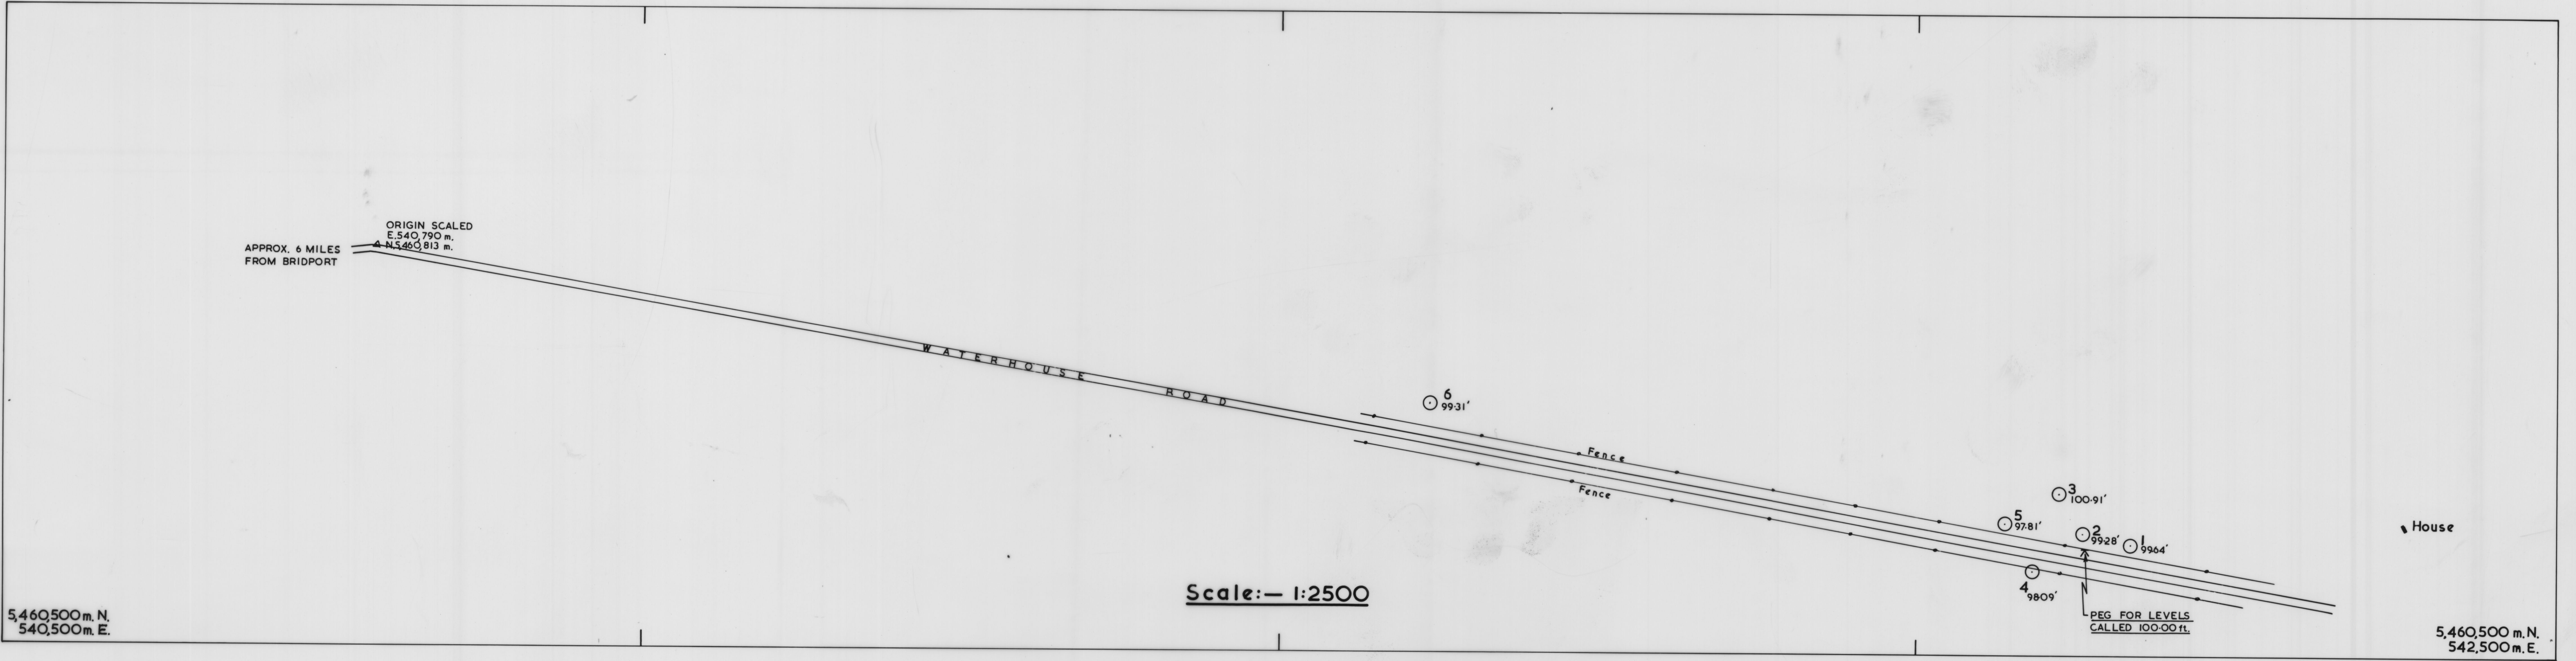

3996

257

SURVEYED BY G. BENN, JUNE 1975.
 ORIGIN SCALED FROM 40chn. MAP.
 LEVEL DATUM ARBITRARY.

MANUKA PARK - PUMP TESTS

MINES DEPT.
No. 3996