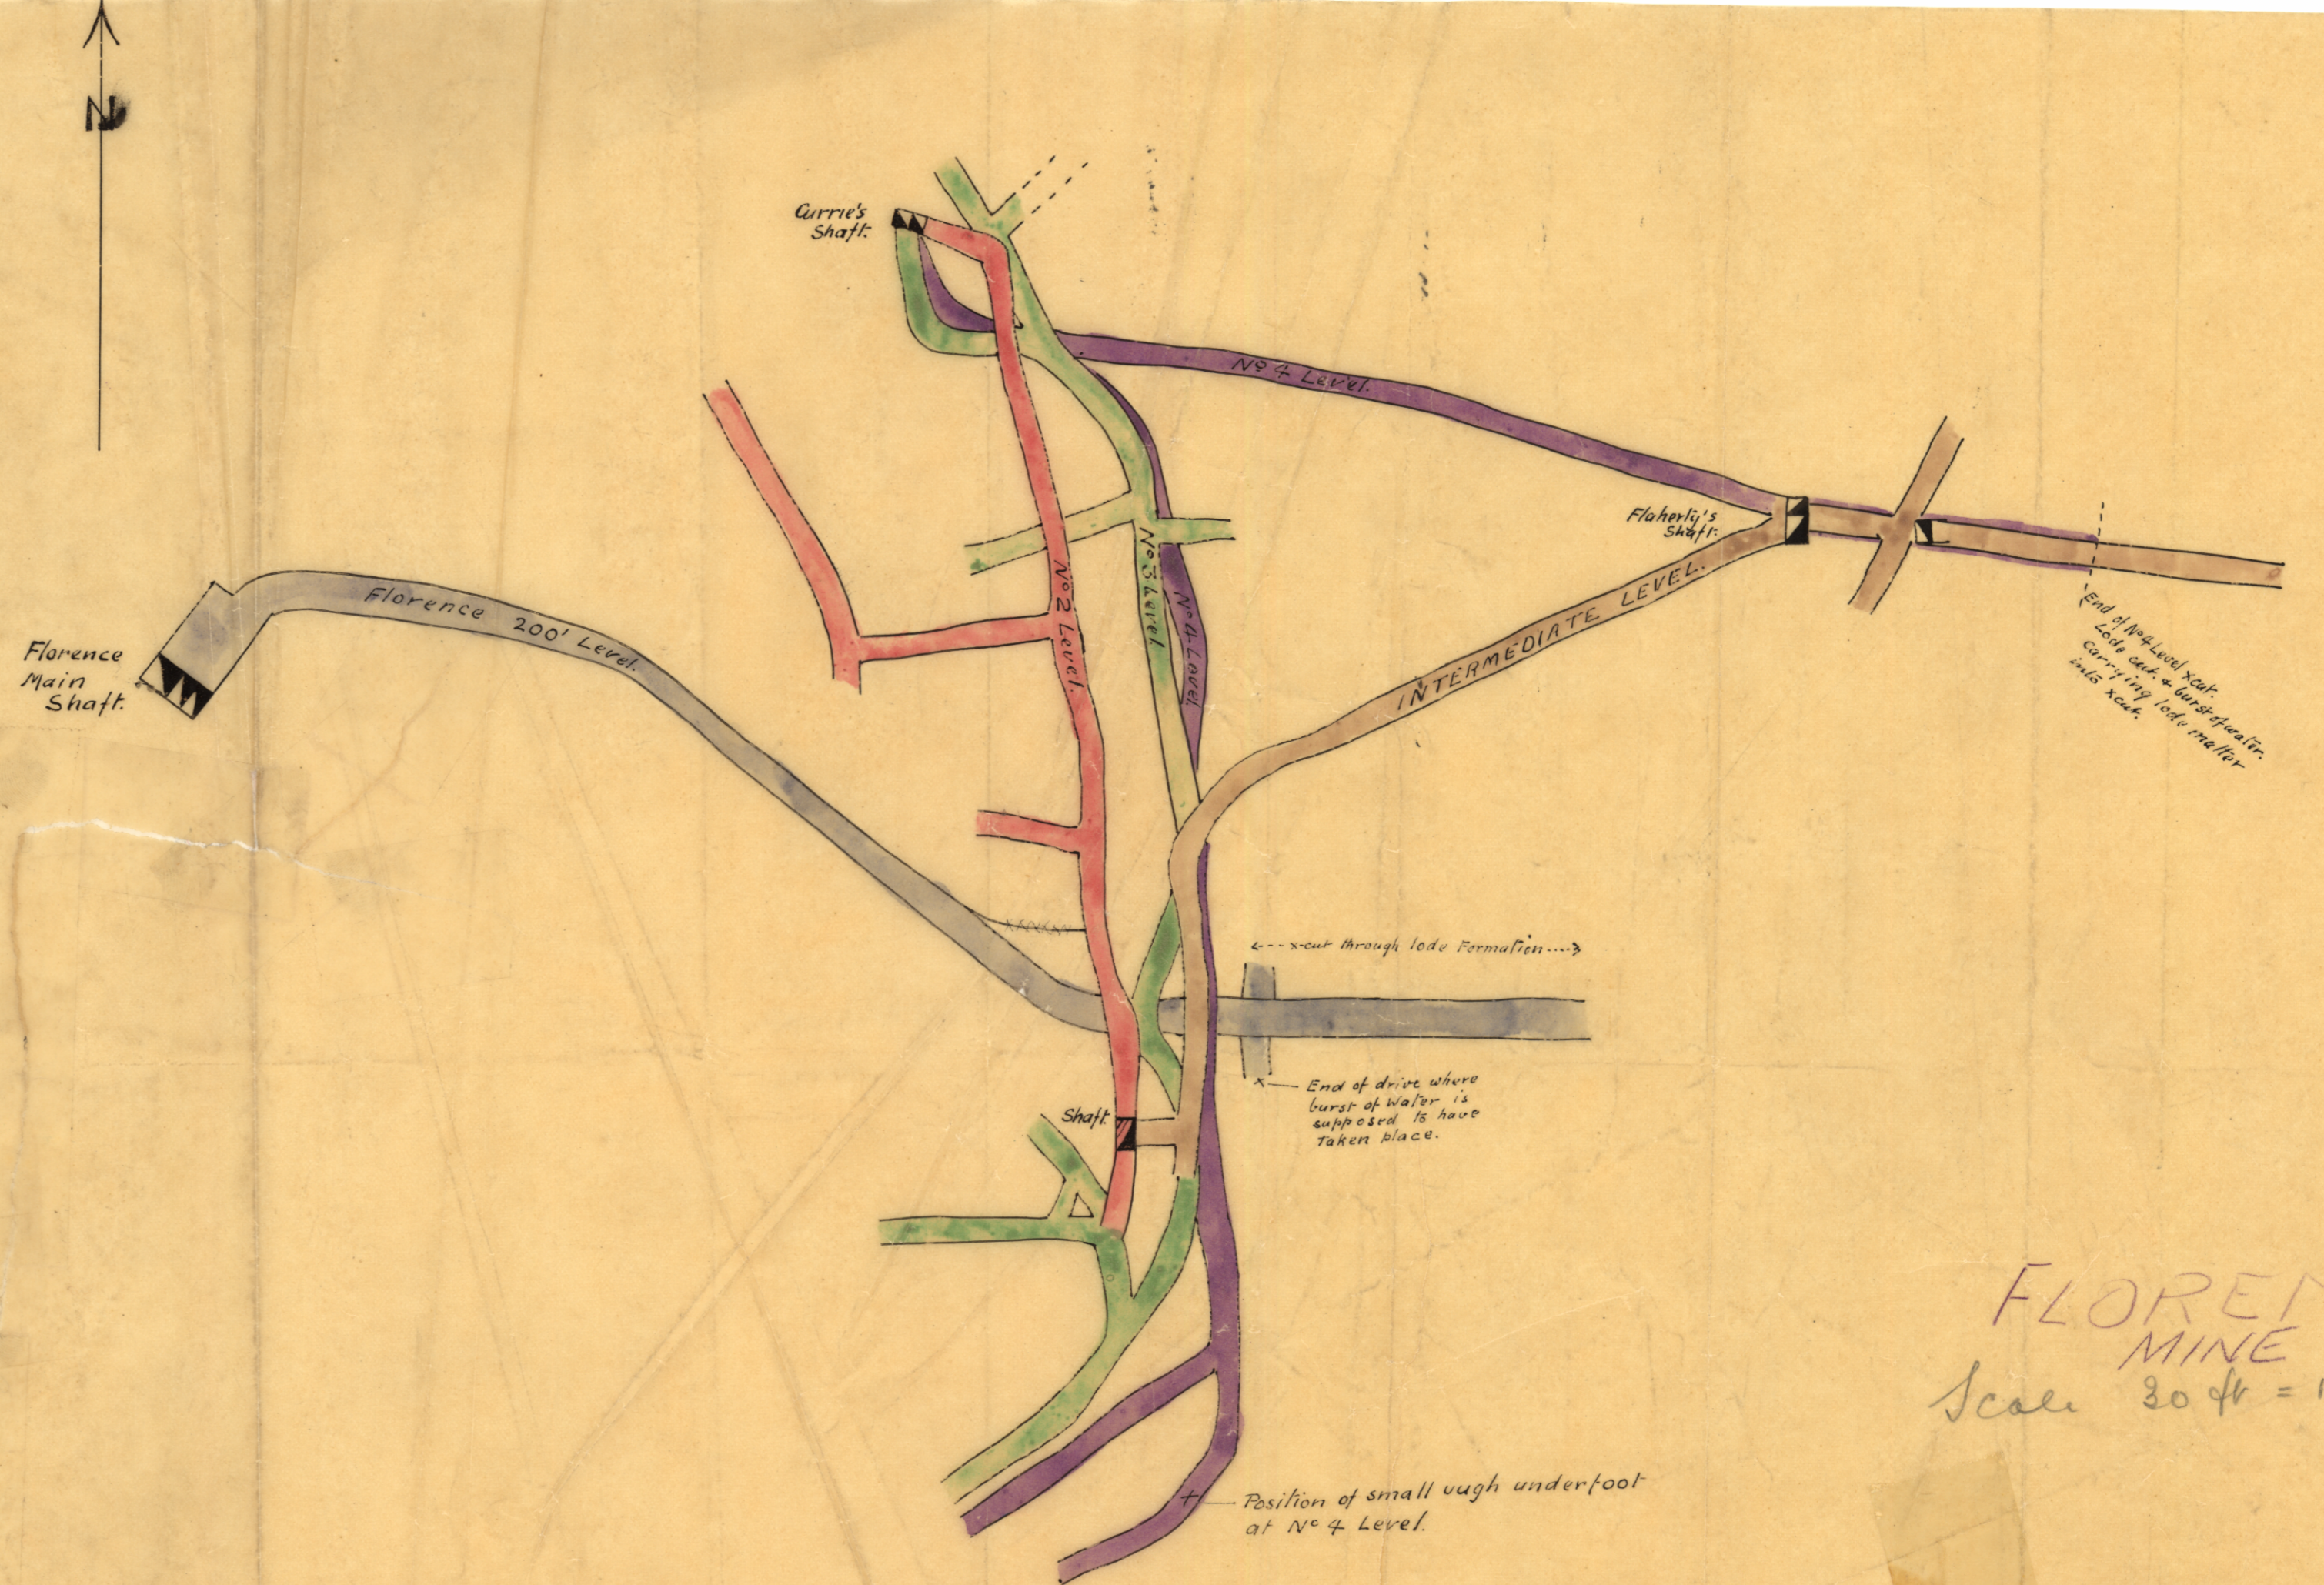

404
4

5 cm

FLORENCE
MINE
Scale 30 ft = 1 inch