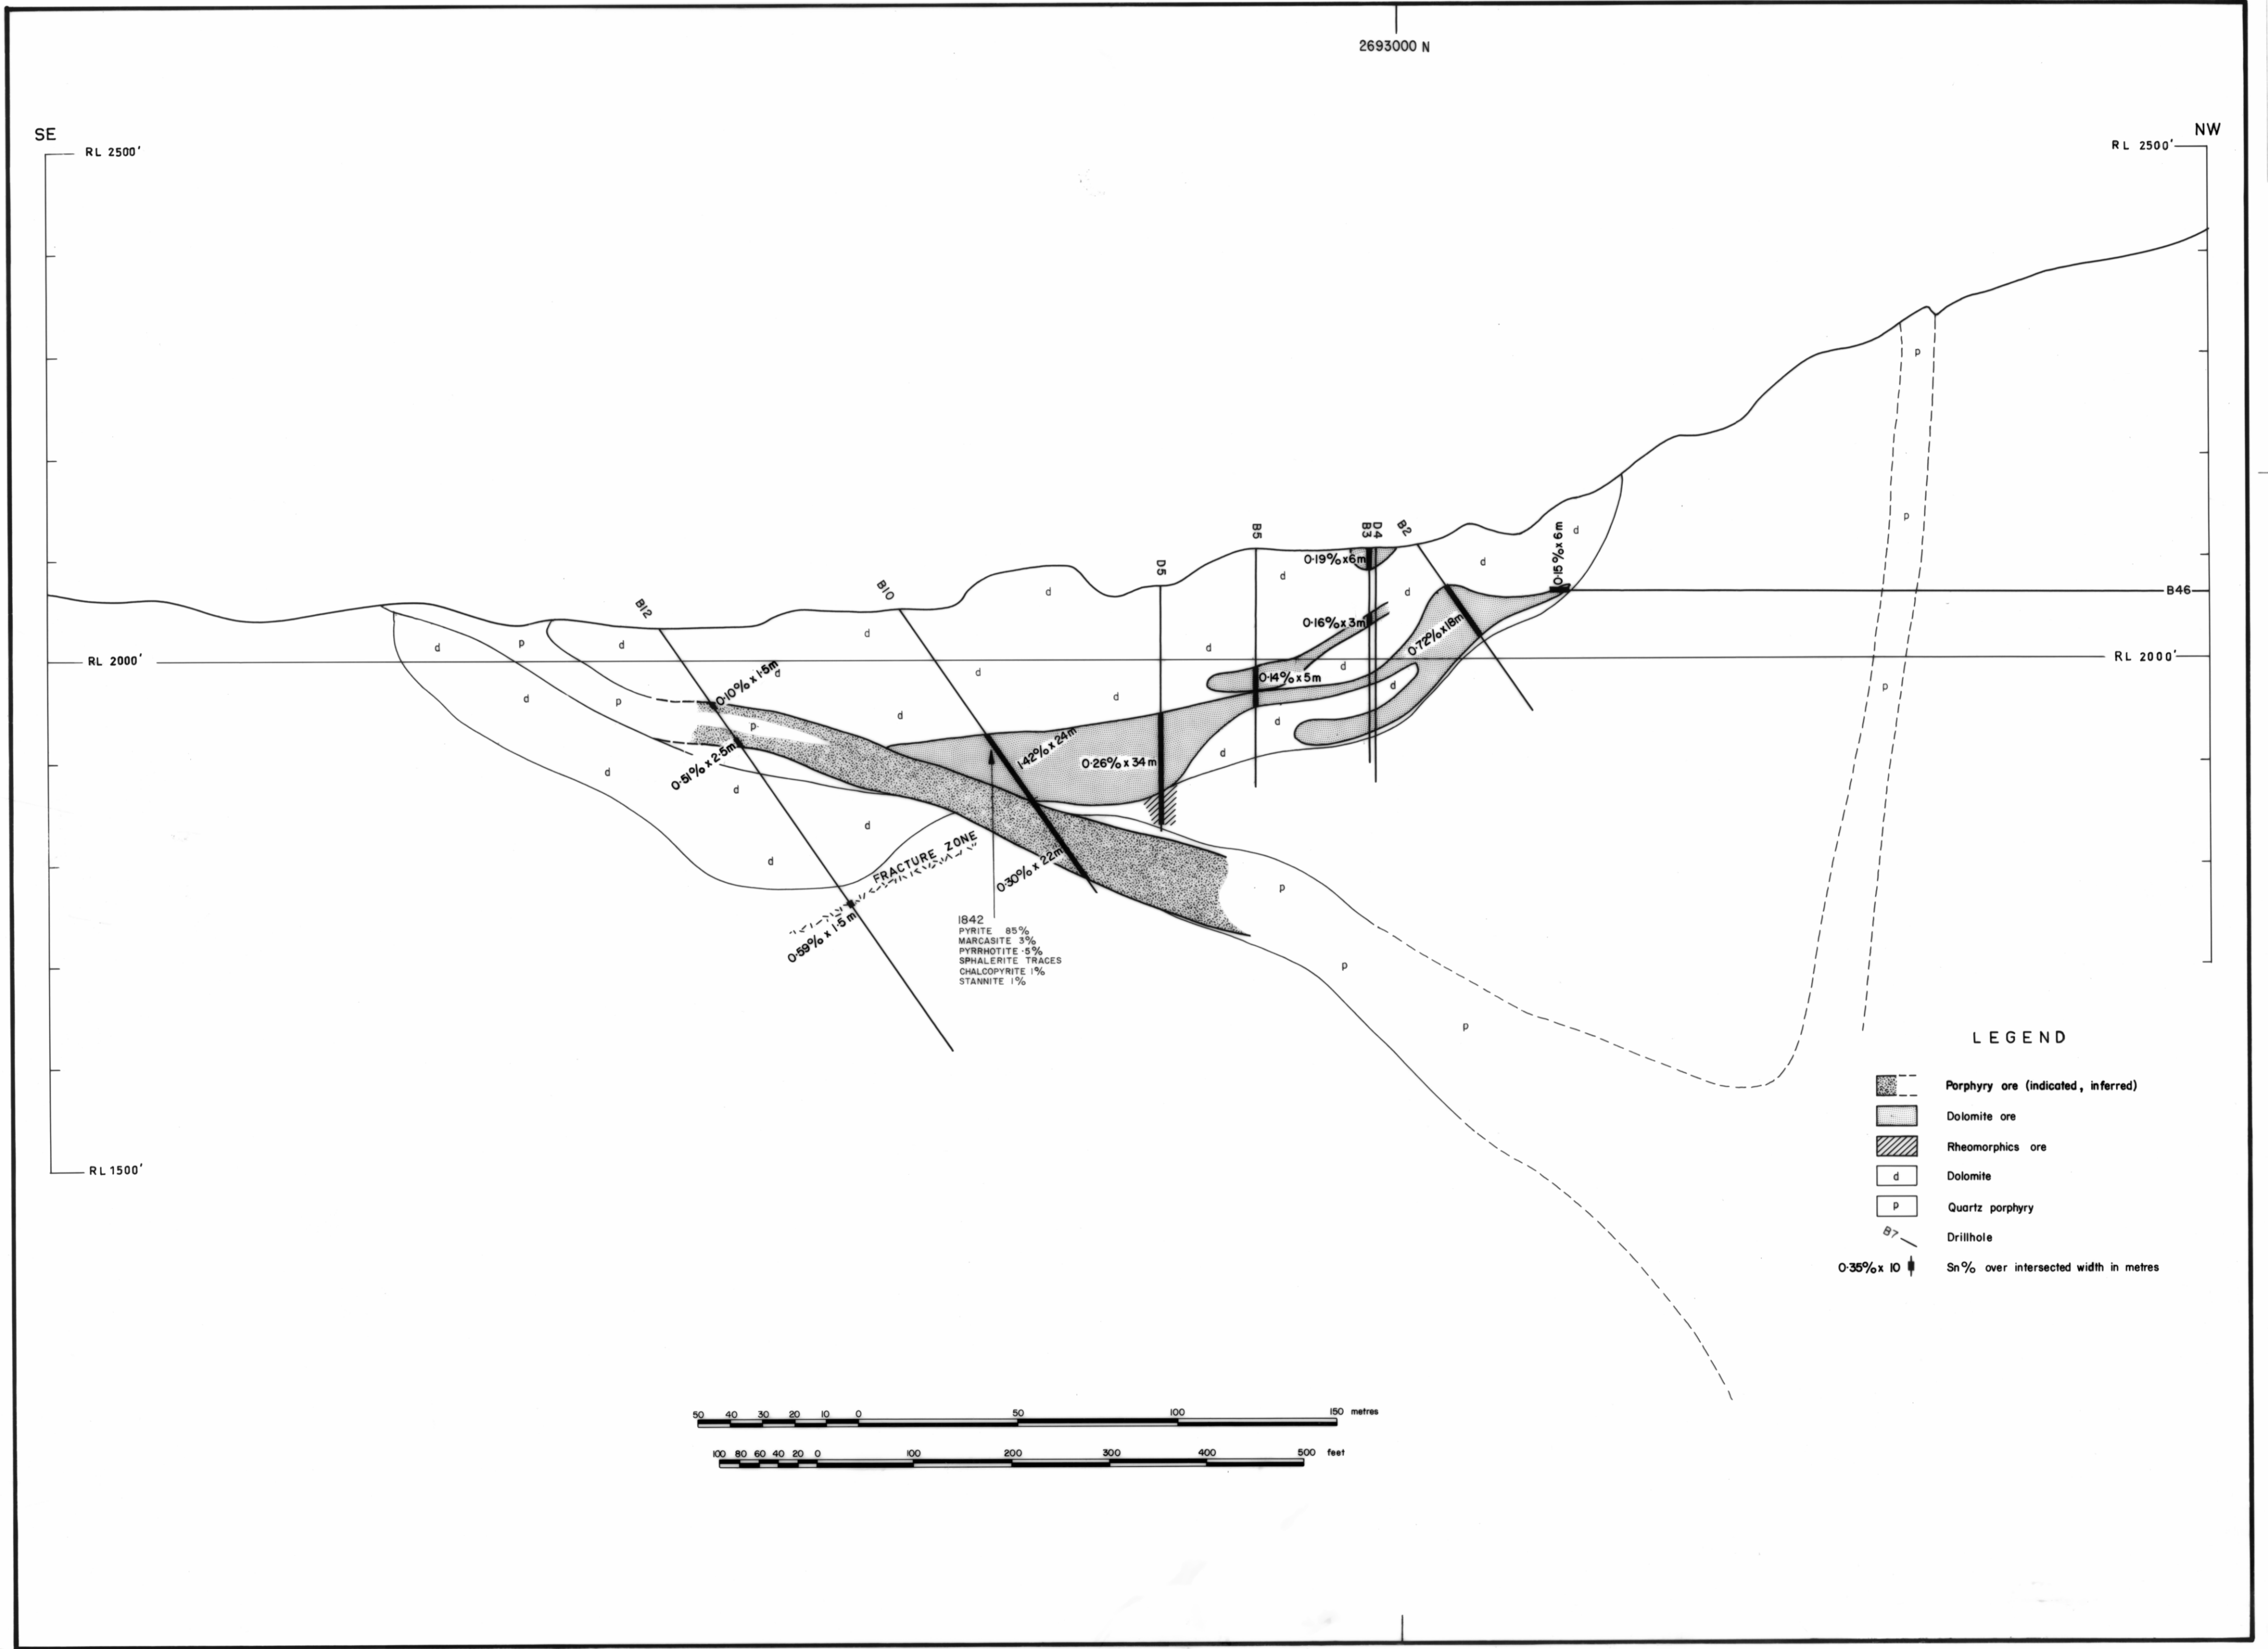

5 cm

Refer to AB

LEGEND

- Porphyry ore (indicated, inferred)
- Dolomite ore
- Rheomorphic ore
- Dolomite
- Quartz porphyry
- Drillhole
- Sn% over intersected width in metres

13