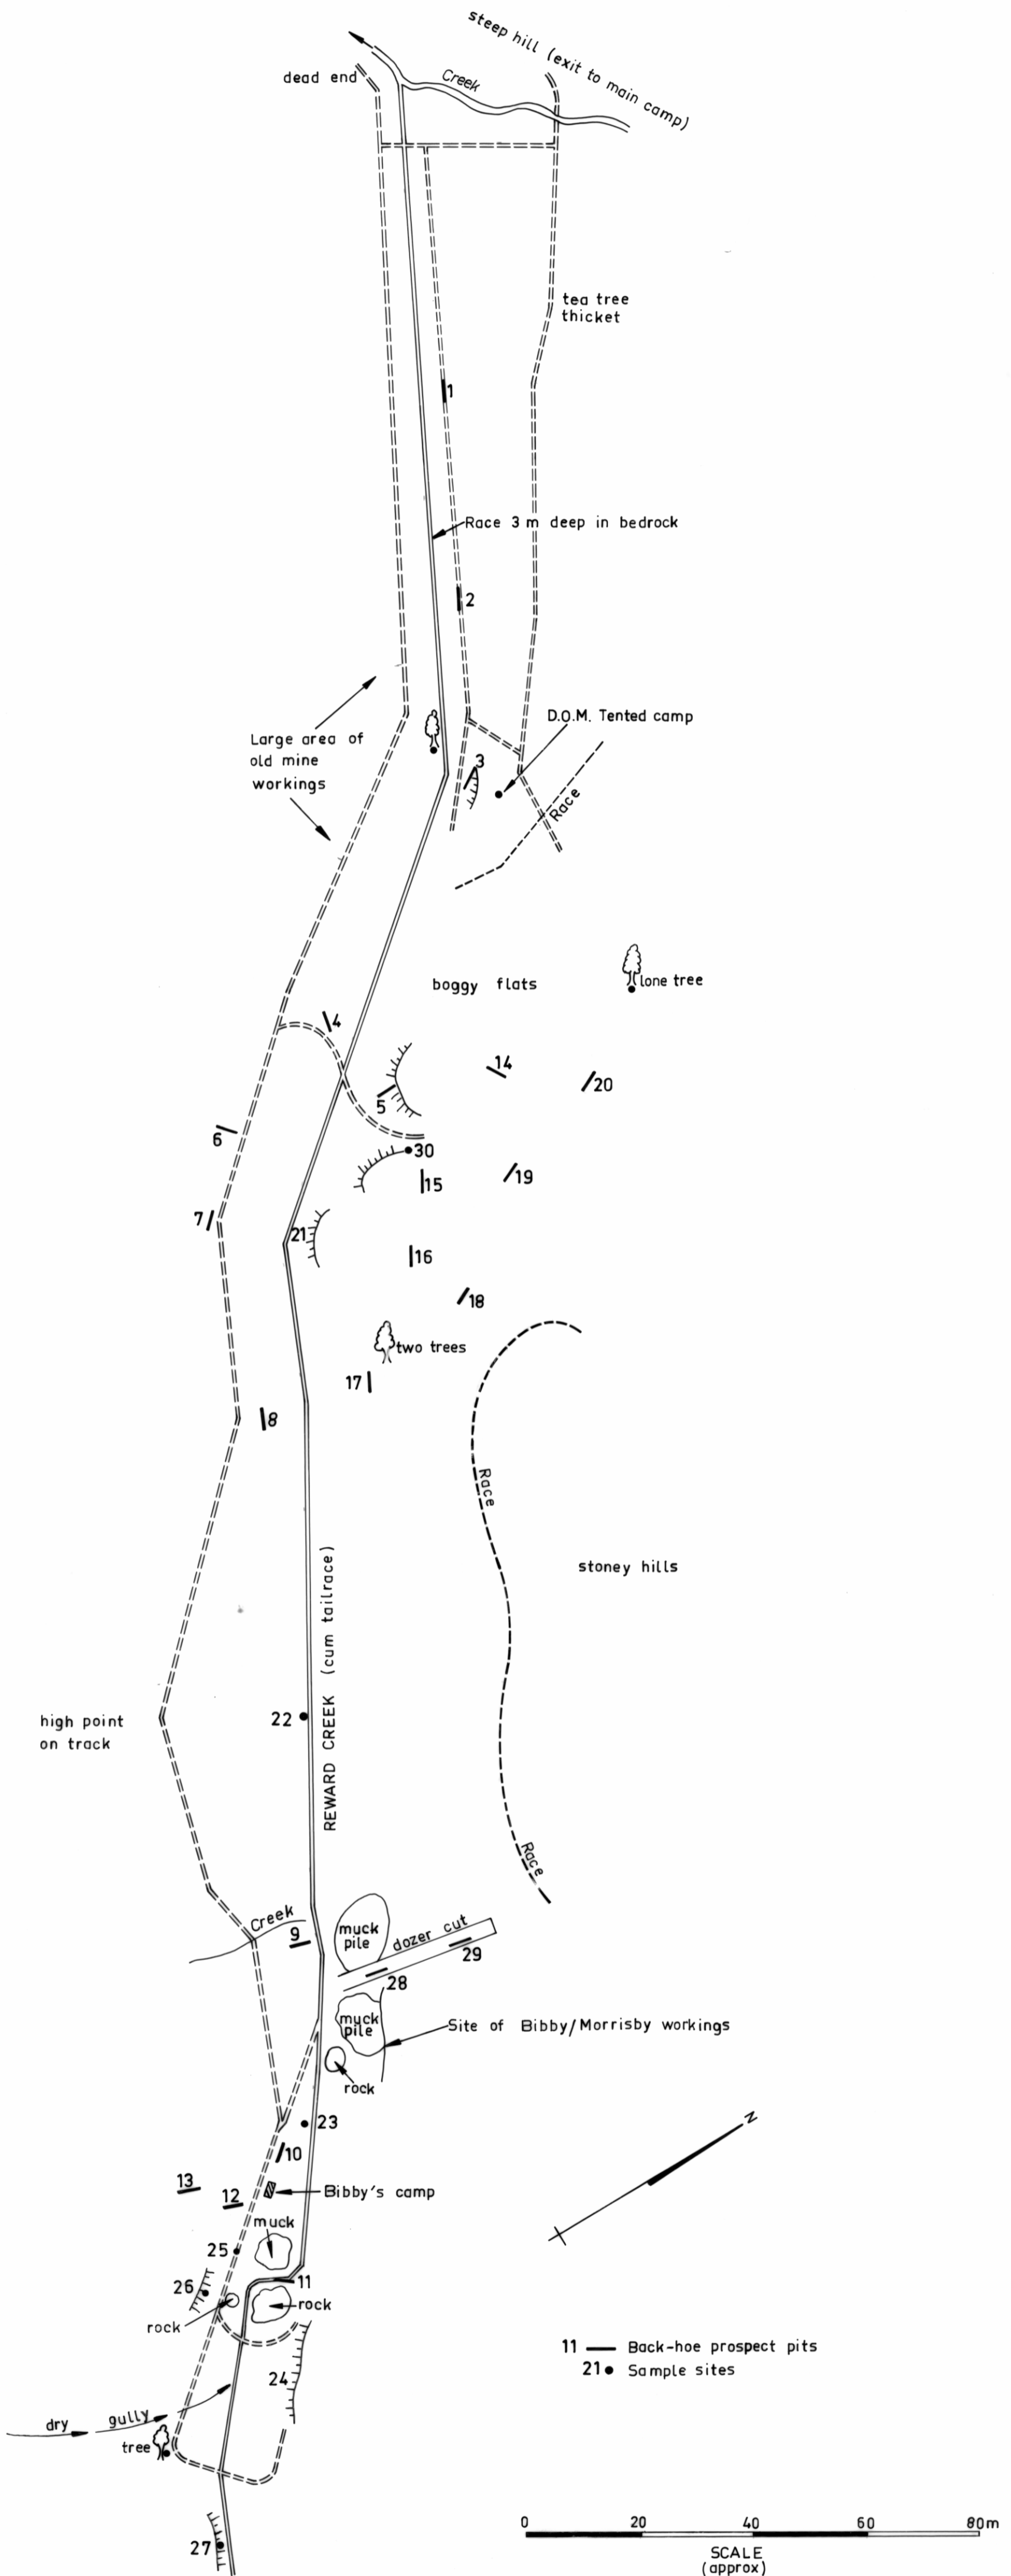

5 cm

REWARD CREEK PROSPECTING AREA
BENNETTO'S LEASE - WARNES LOOKOUT
 GEOLOGIST D.J.JENNINGS FEBRUARY 1976