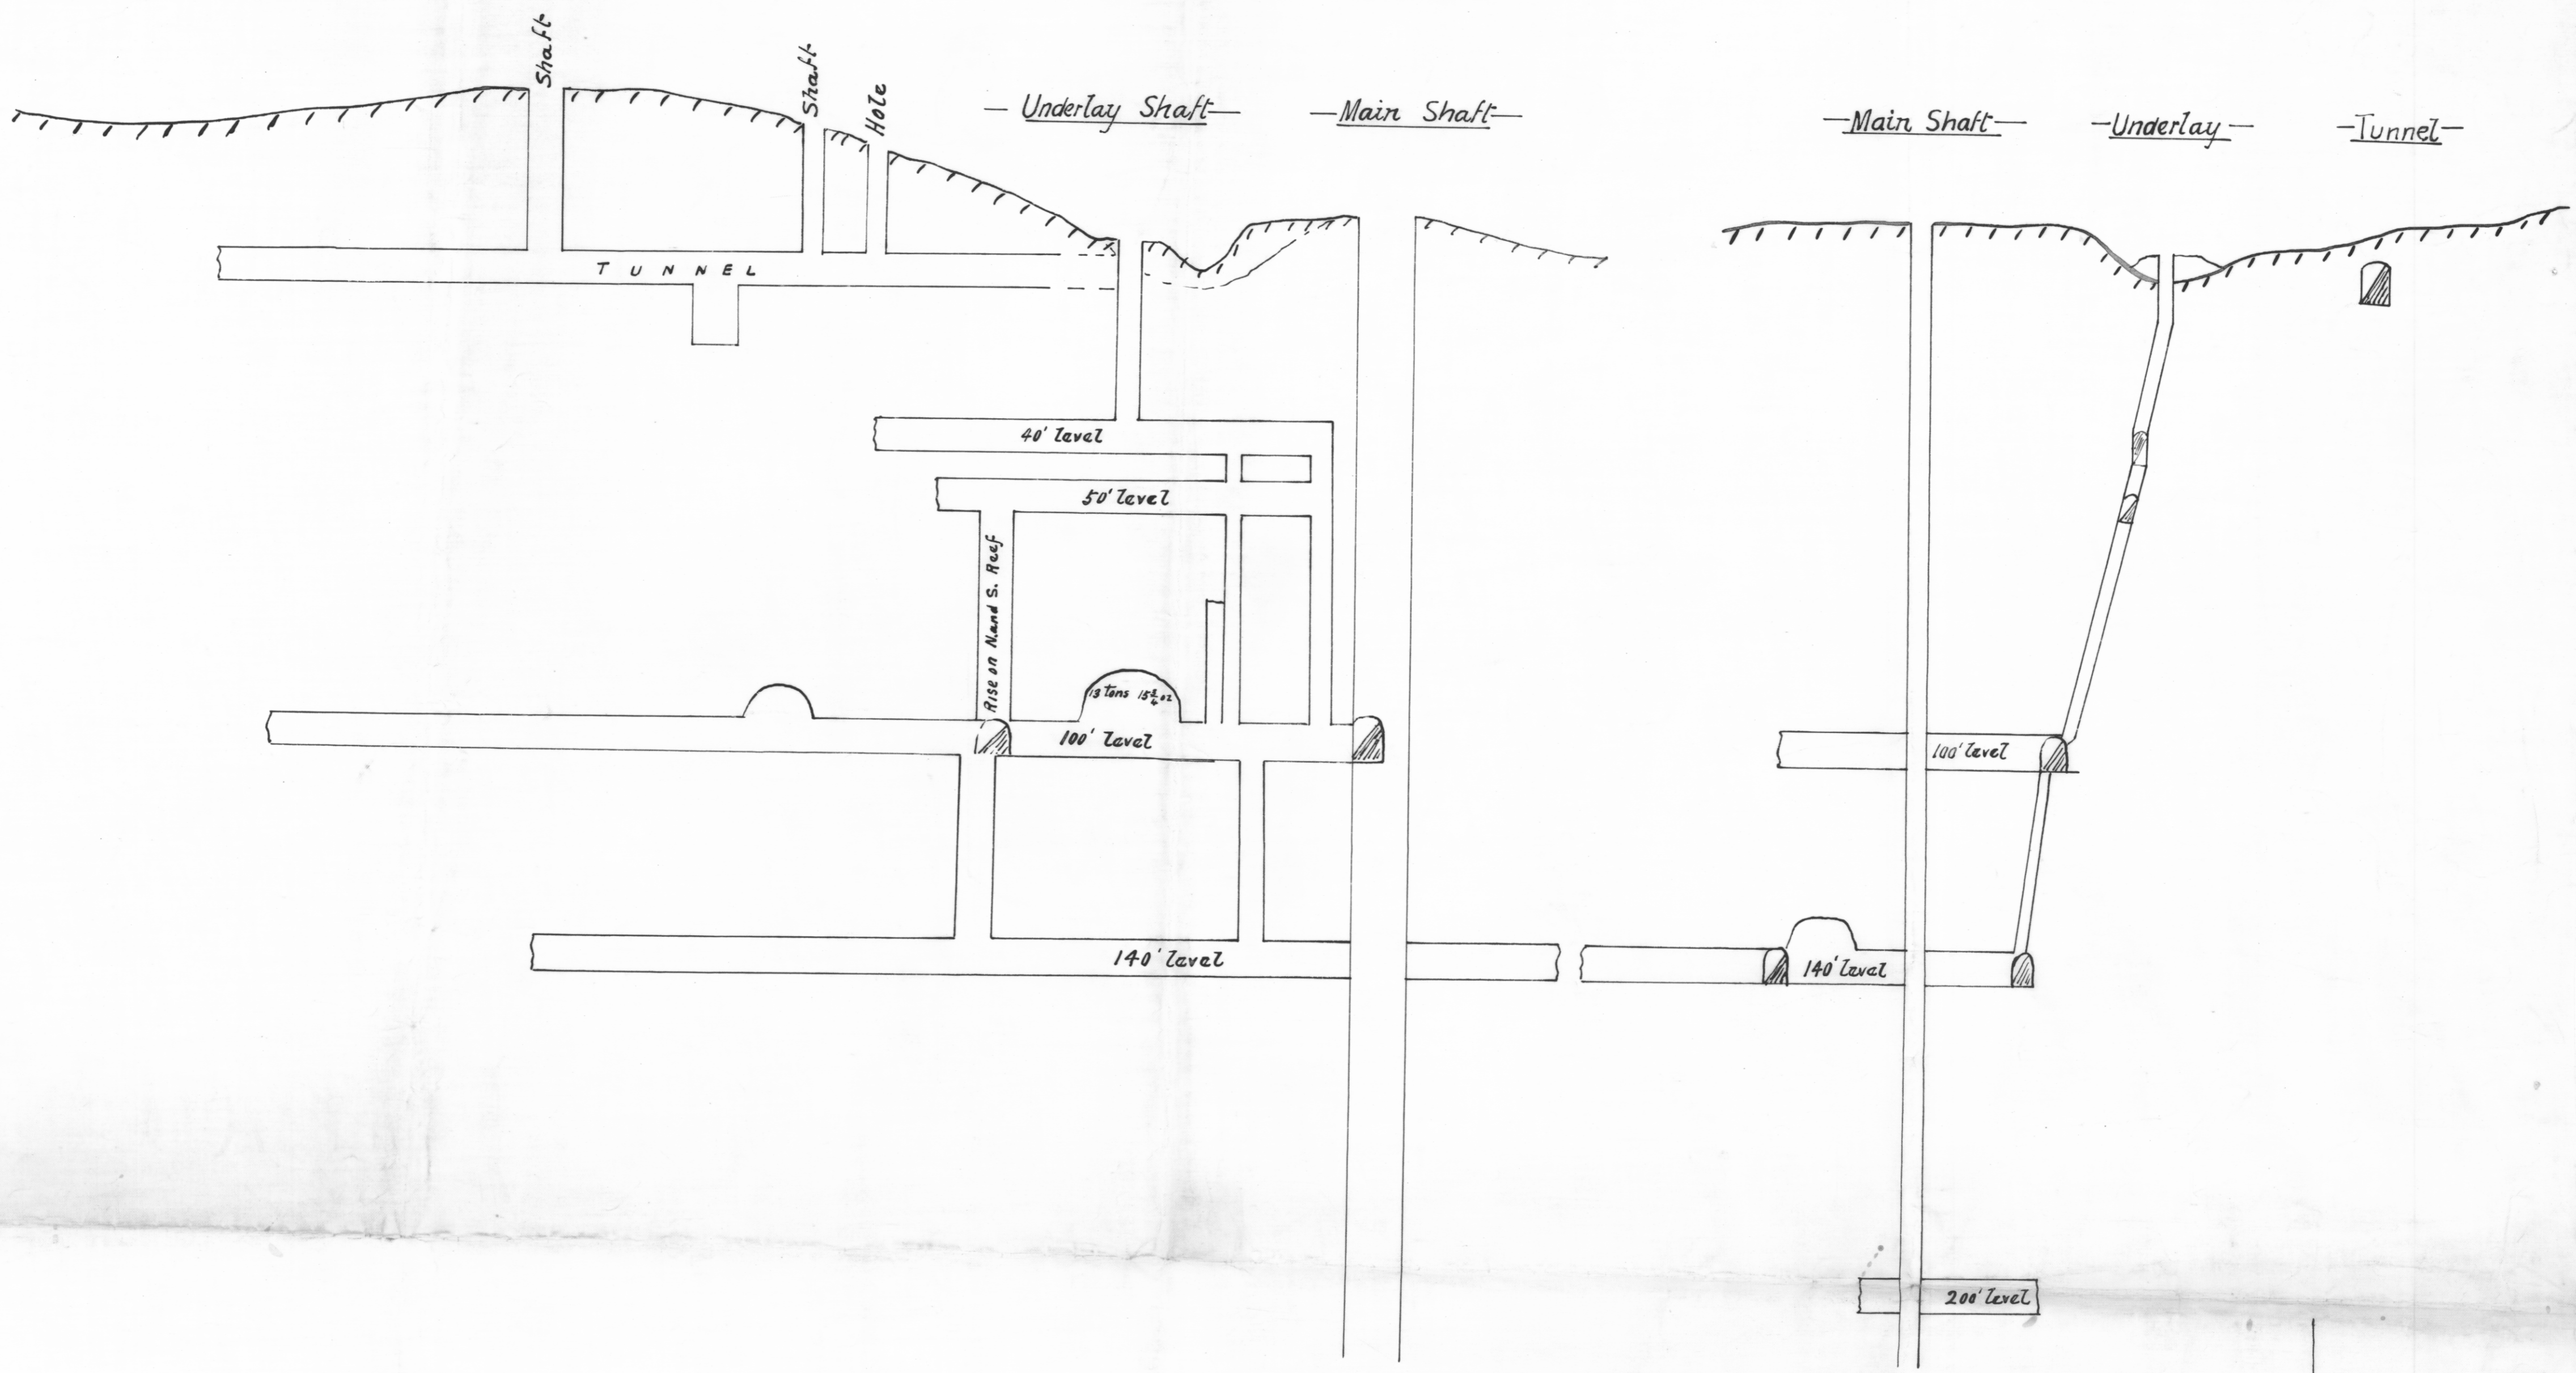

8-414

414/40

5 cm

Havelock

20' to 1 inch

40' level  
No 2 Shaft

3  
568 10ac.

Havelock rate Hickson's 2  
DANS RAVULET GOLD FIELD 550 10ac.  
40 feet to 1 inch (178/9)

4	3	2	1
1570	568	550	567
10ac.	10ac.	10ac.	10ac.

Plan of Leases  
8 chains to 1 inch

Office