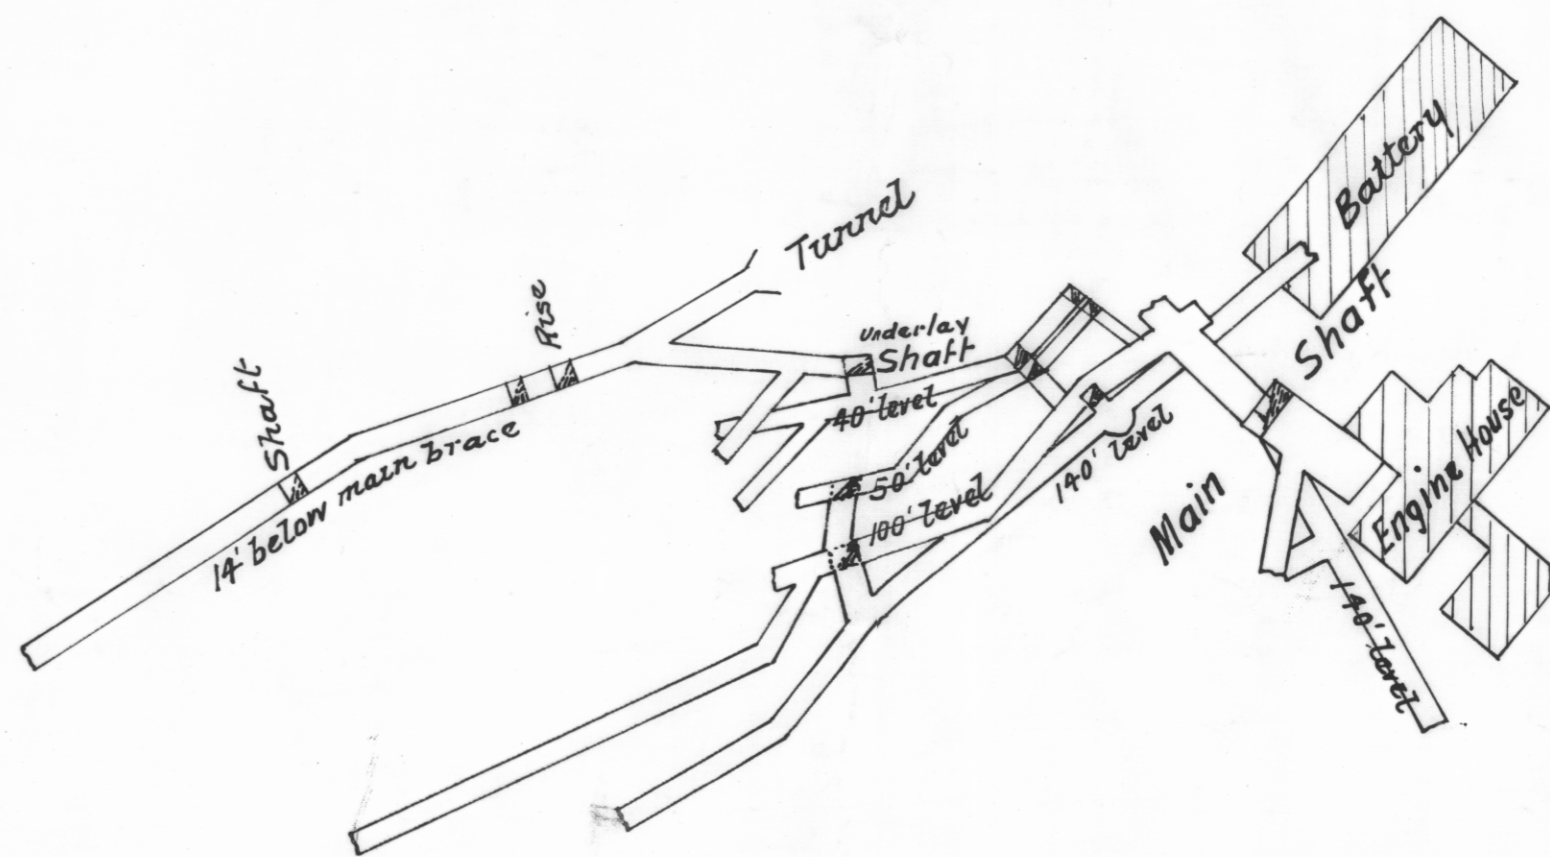

8-414

414/40

5 cm

Havelock

20' to 1 inch

40' level  
No 2 Shaft

3  
568 10ac.

Havelock rate Hickson's 2  
DANS RAVULET GOLD FIELD 550 10ac.  
40 feet to 1 inch (178/9)

4	3	2	1
1570	568	550	567
10ac.	10ac.	10ac.	10ac.

Plan of Leases  
8 chains to 1 inch

Office