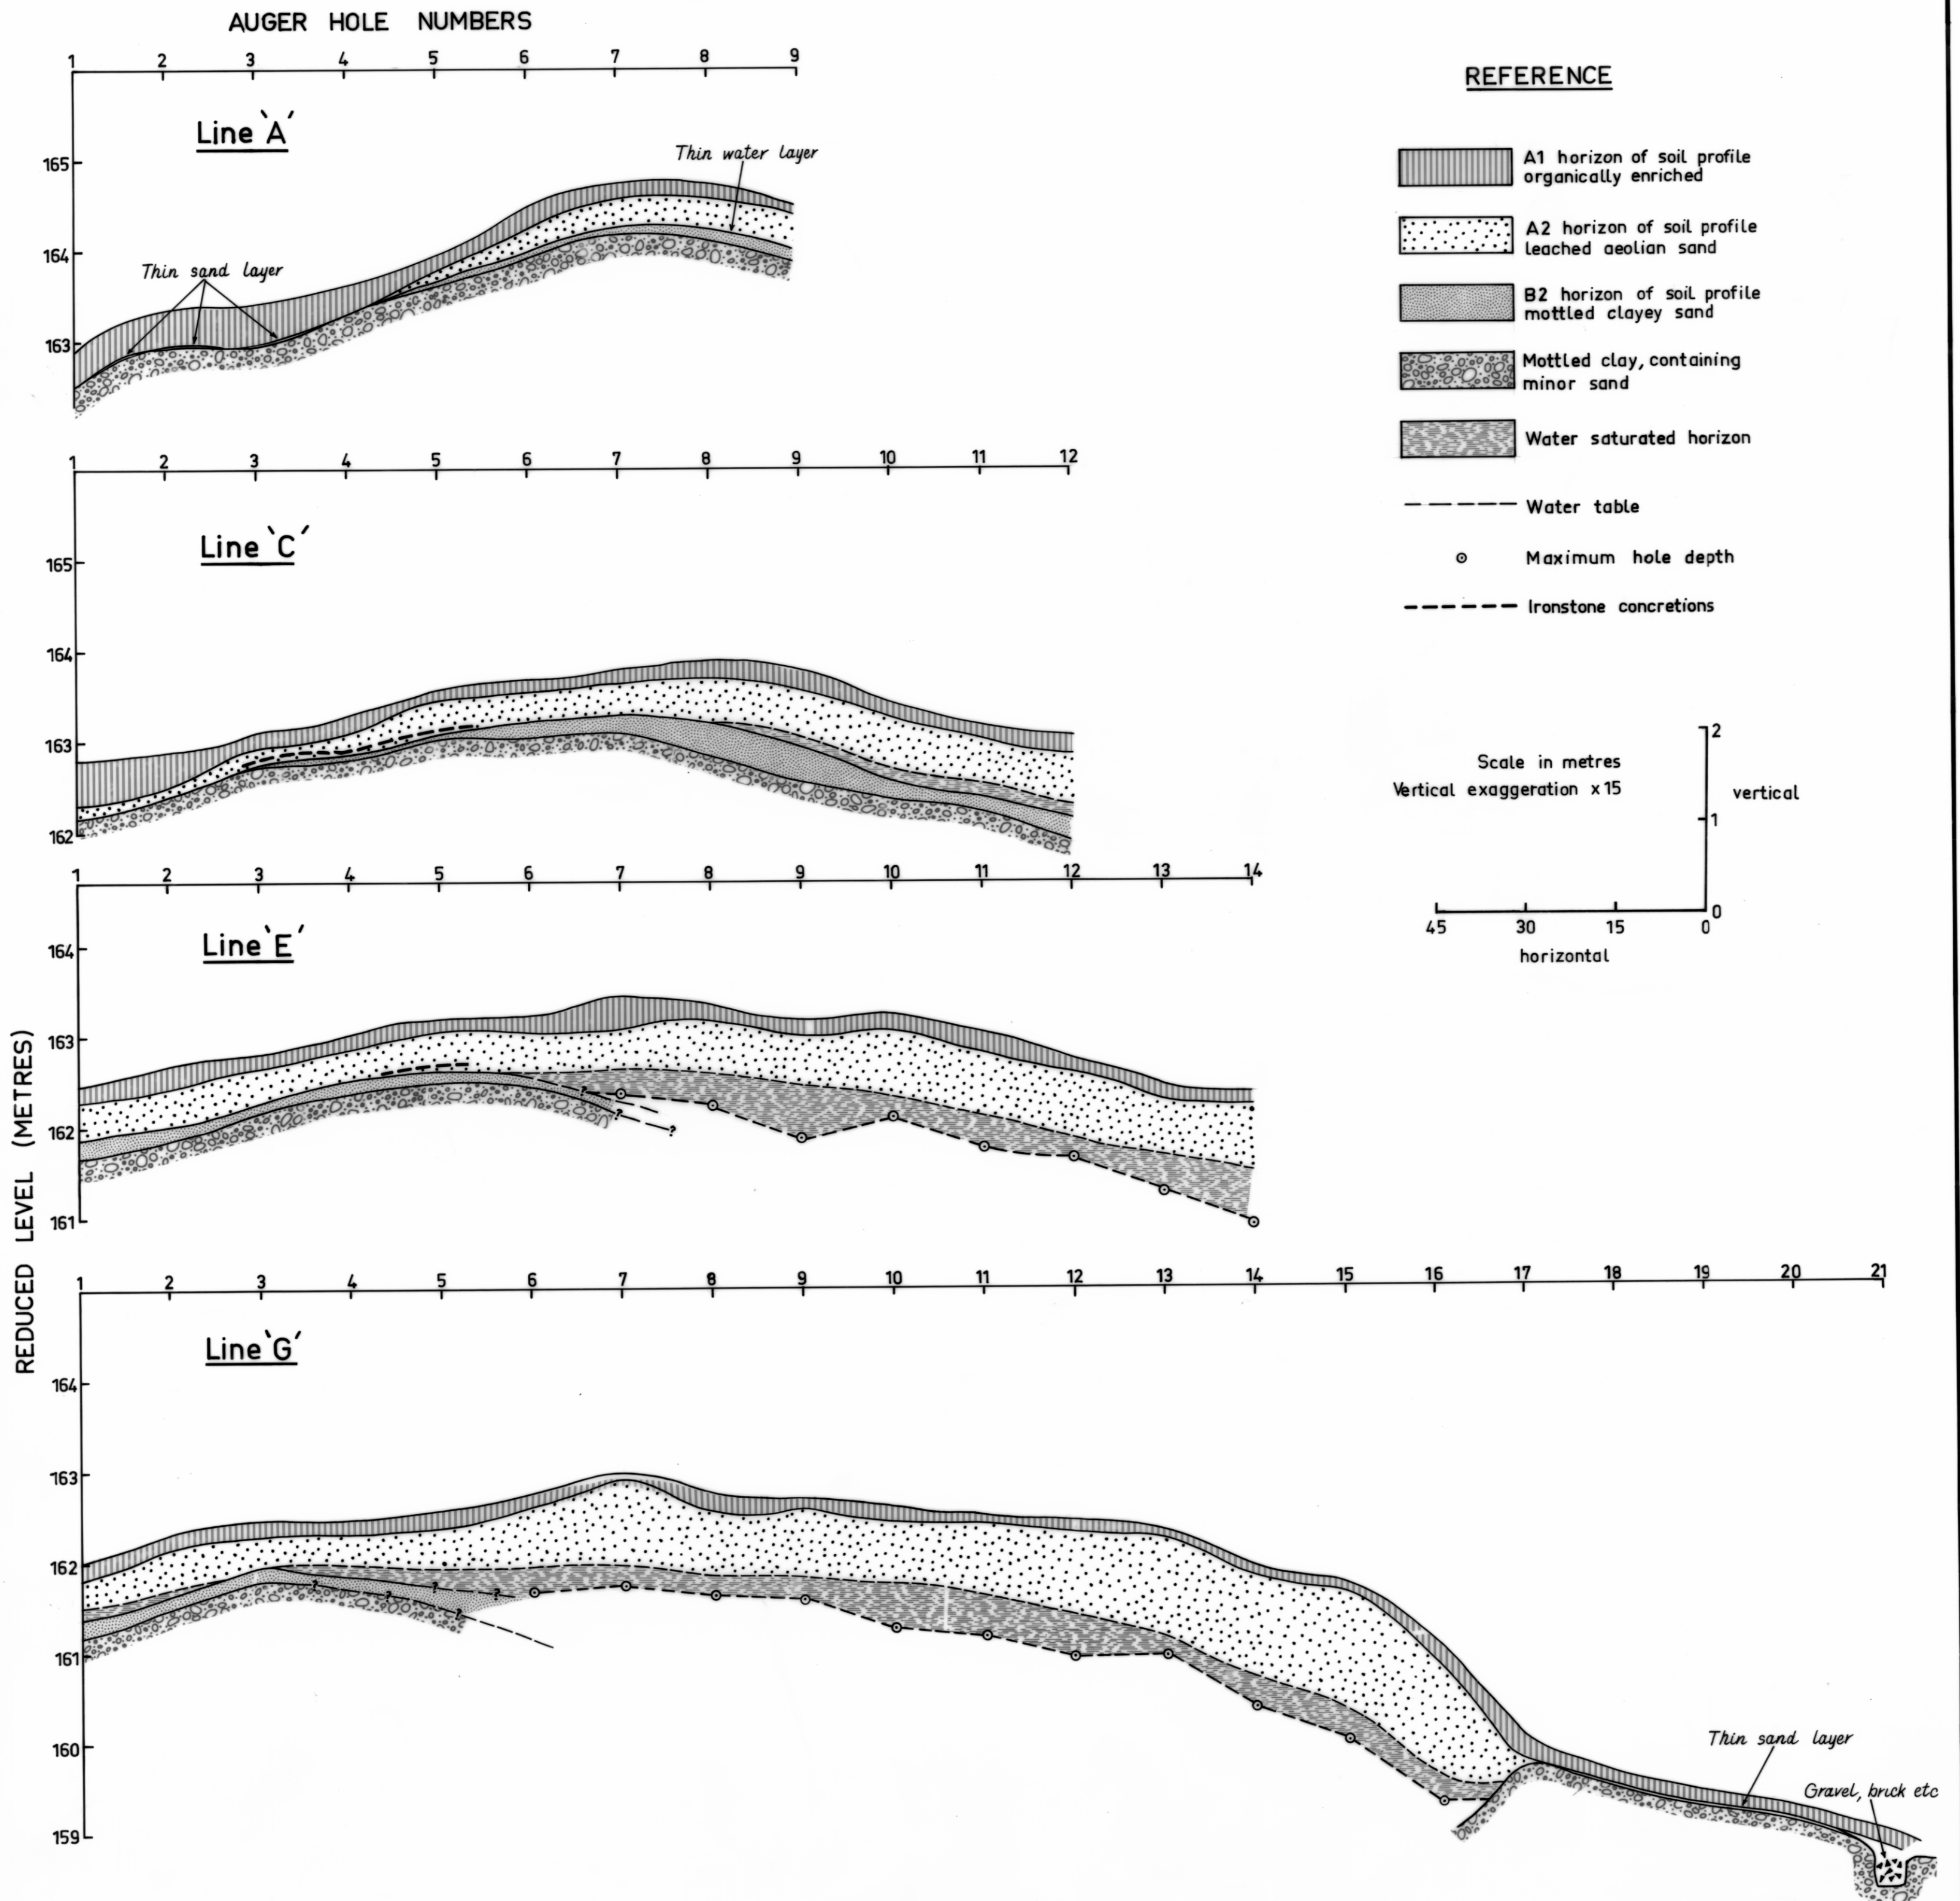

5 cm

SECTIONS FORESTRY COMMISSION NURSERY — PERTH

FIGURE 1A

Reduce to 350 mm