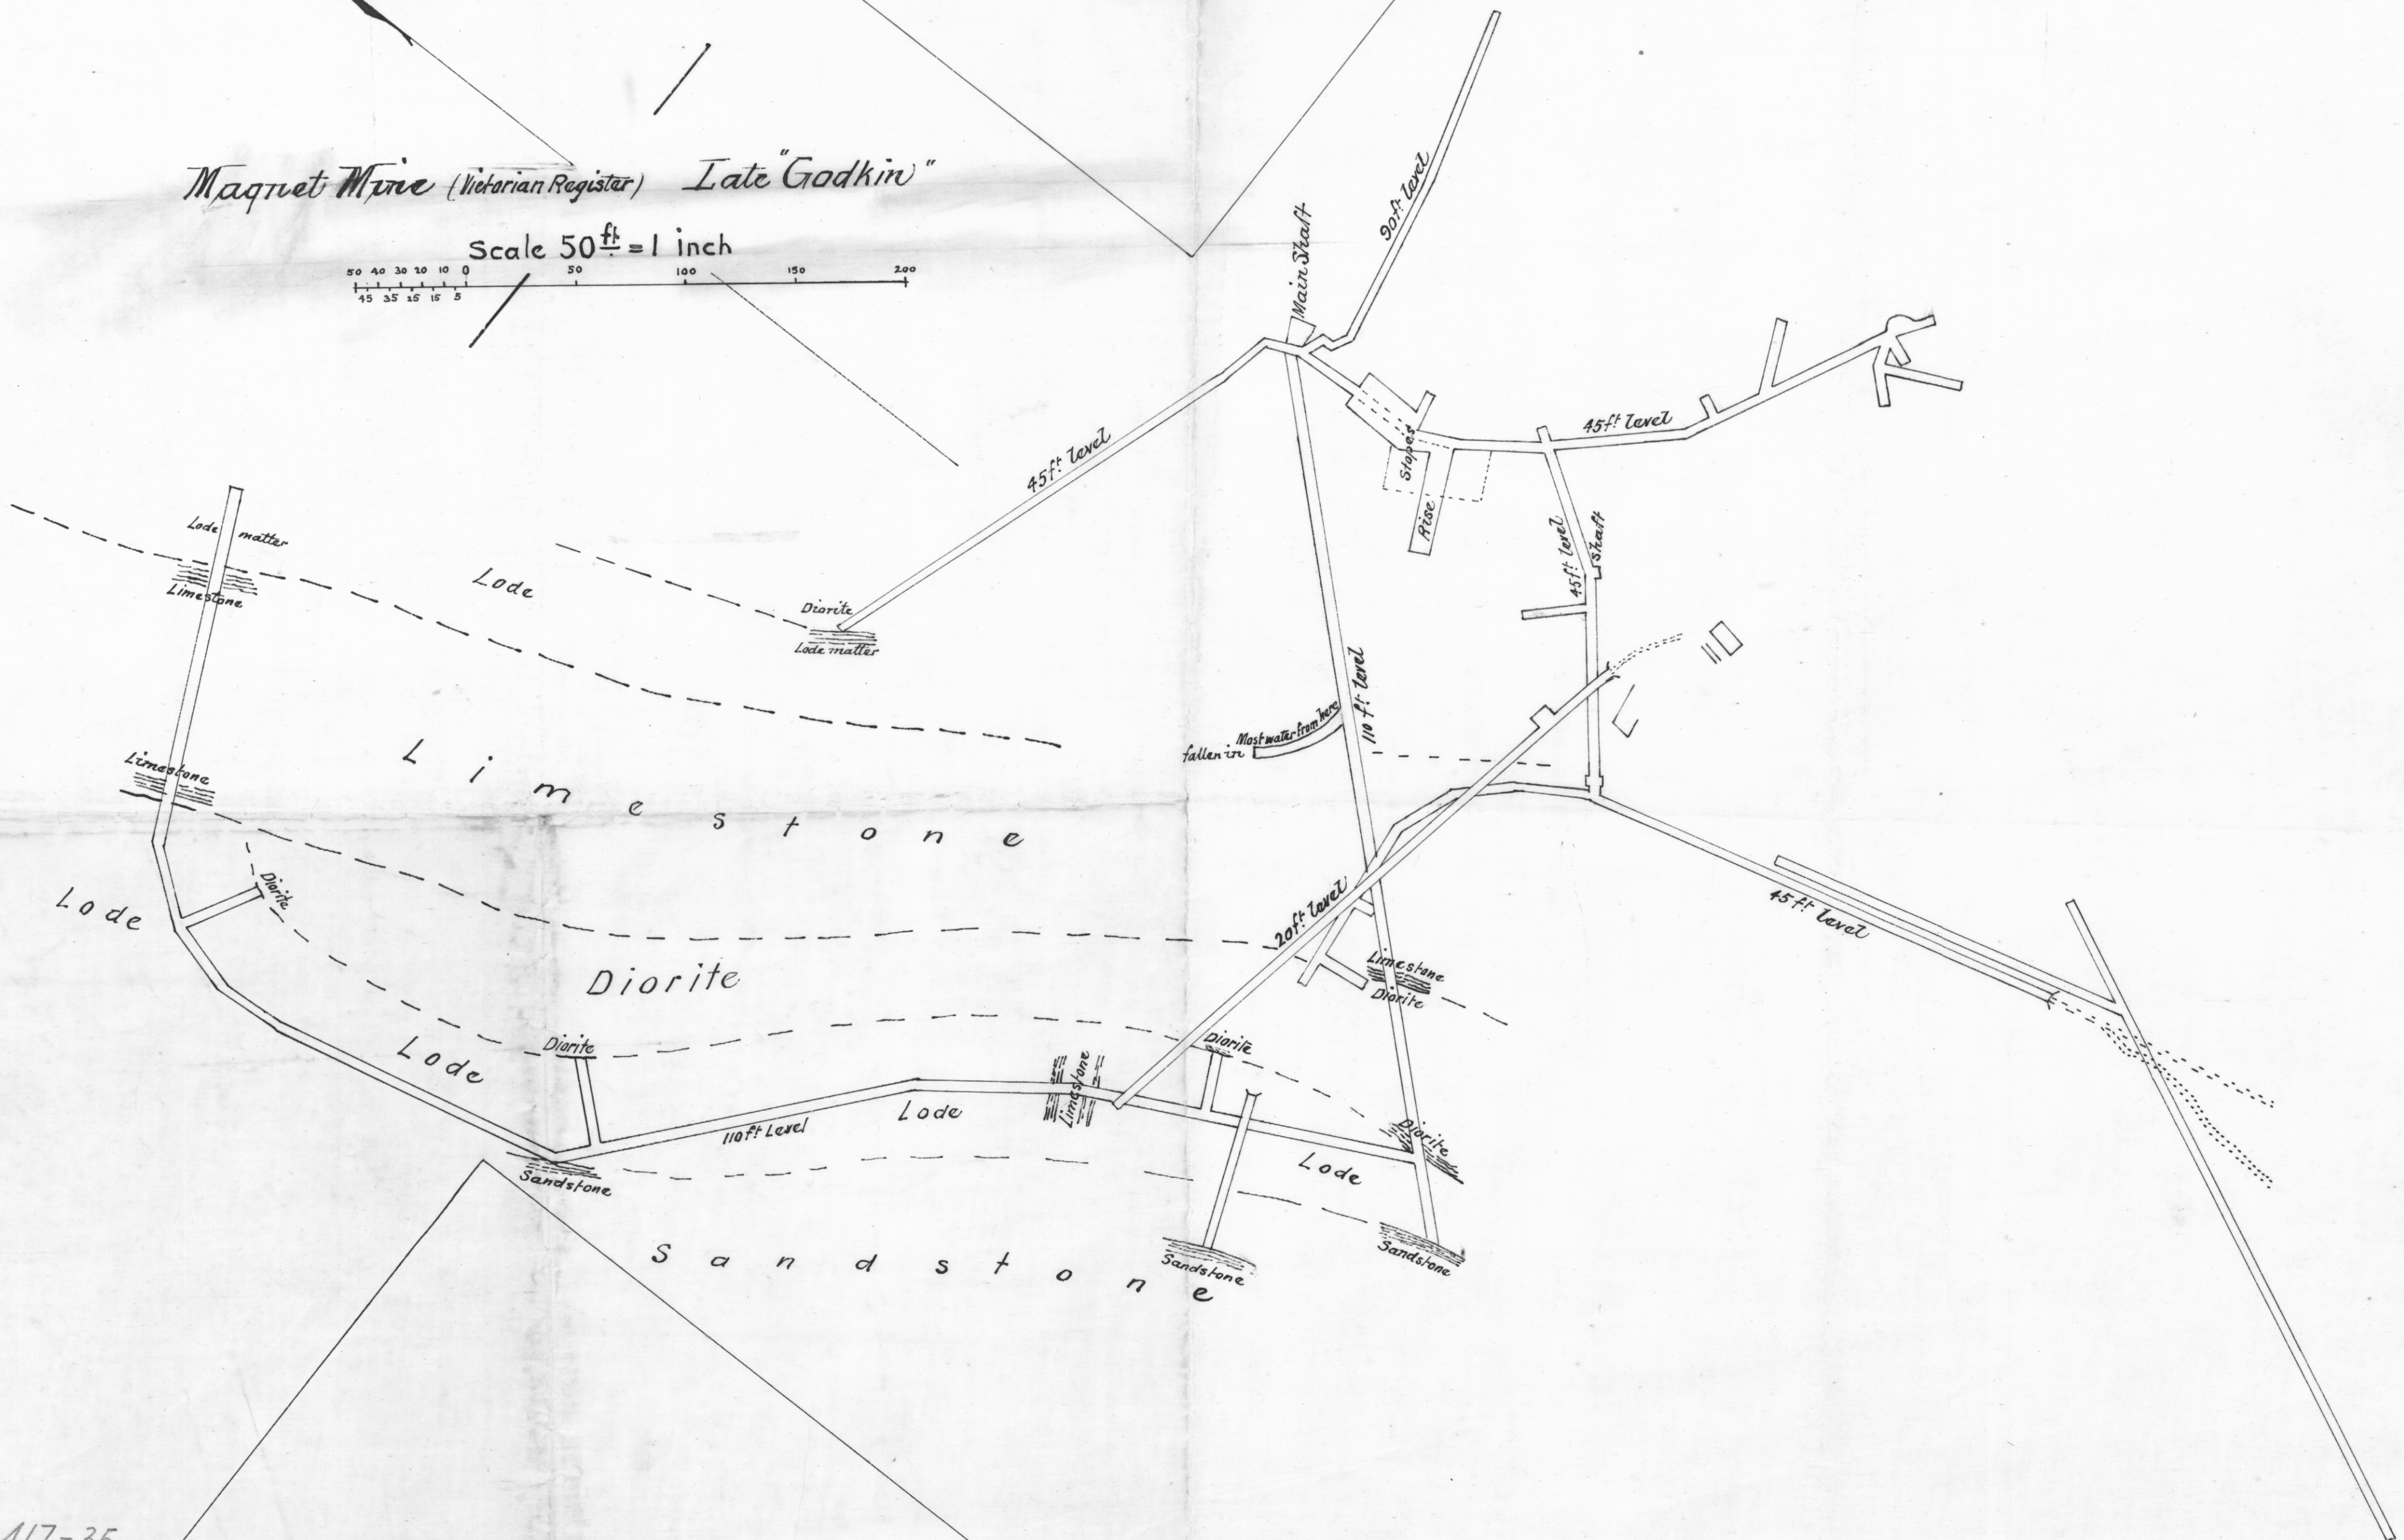

417

15

5 cm

Magnet Mine (Victorian Register) Late "Godkin"

Scale 50 ft = 1 inch

417-35