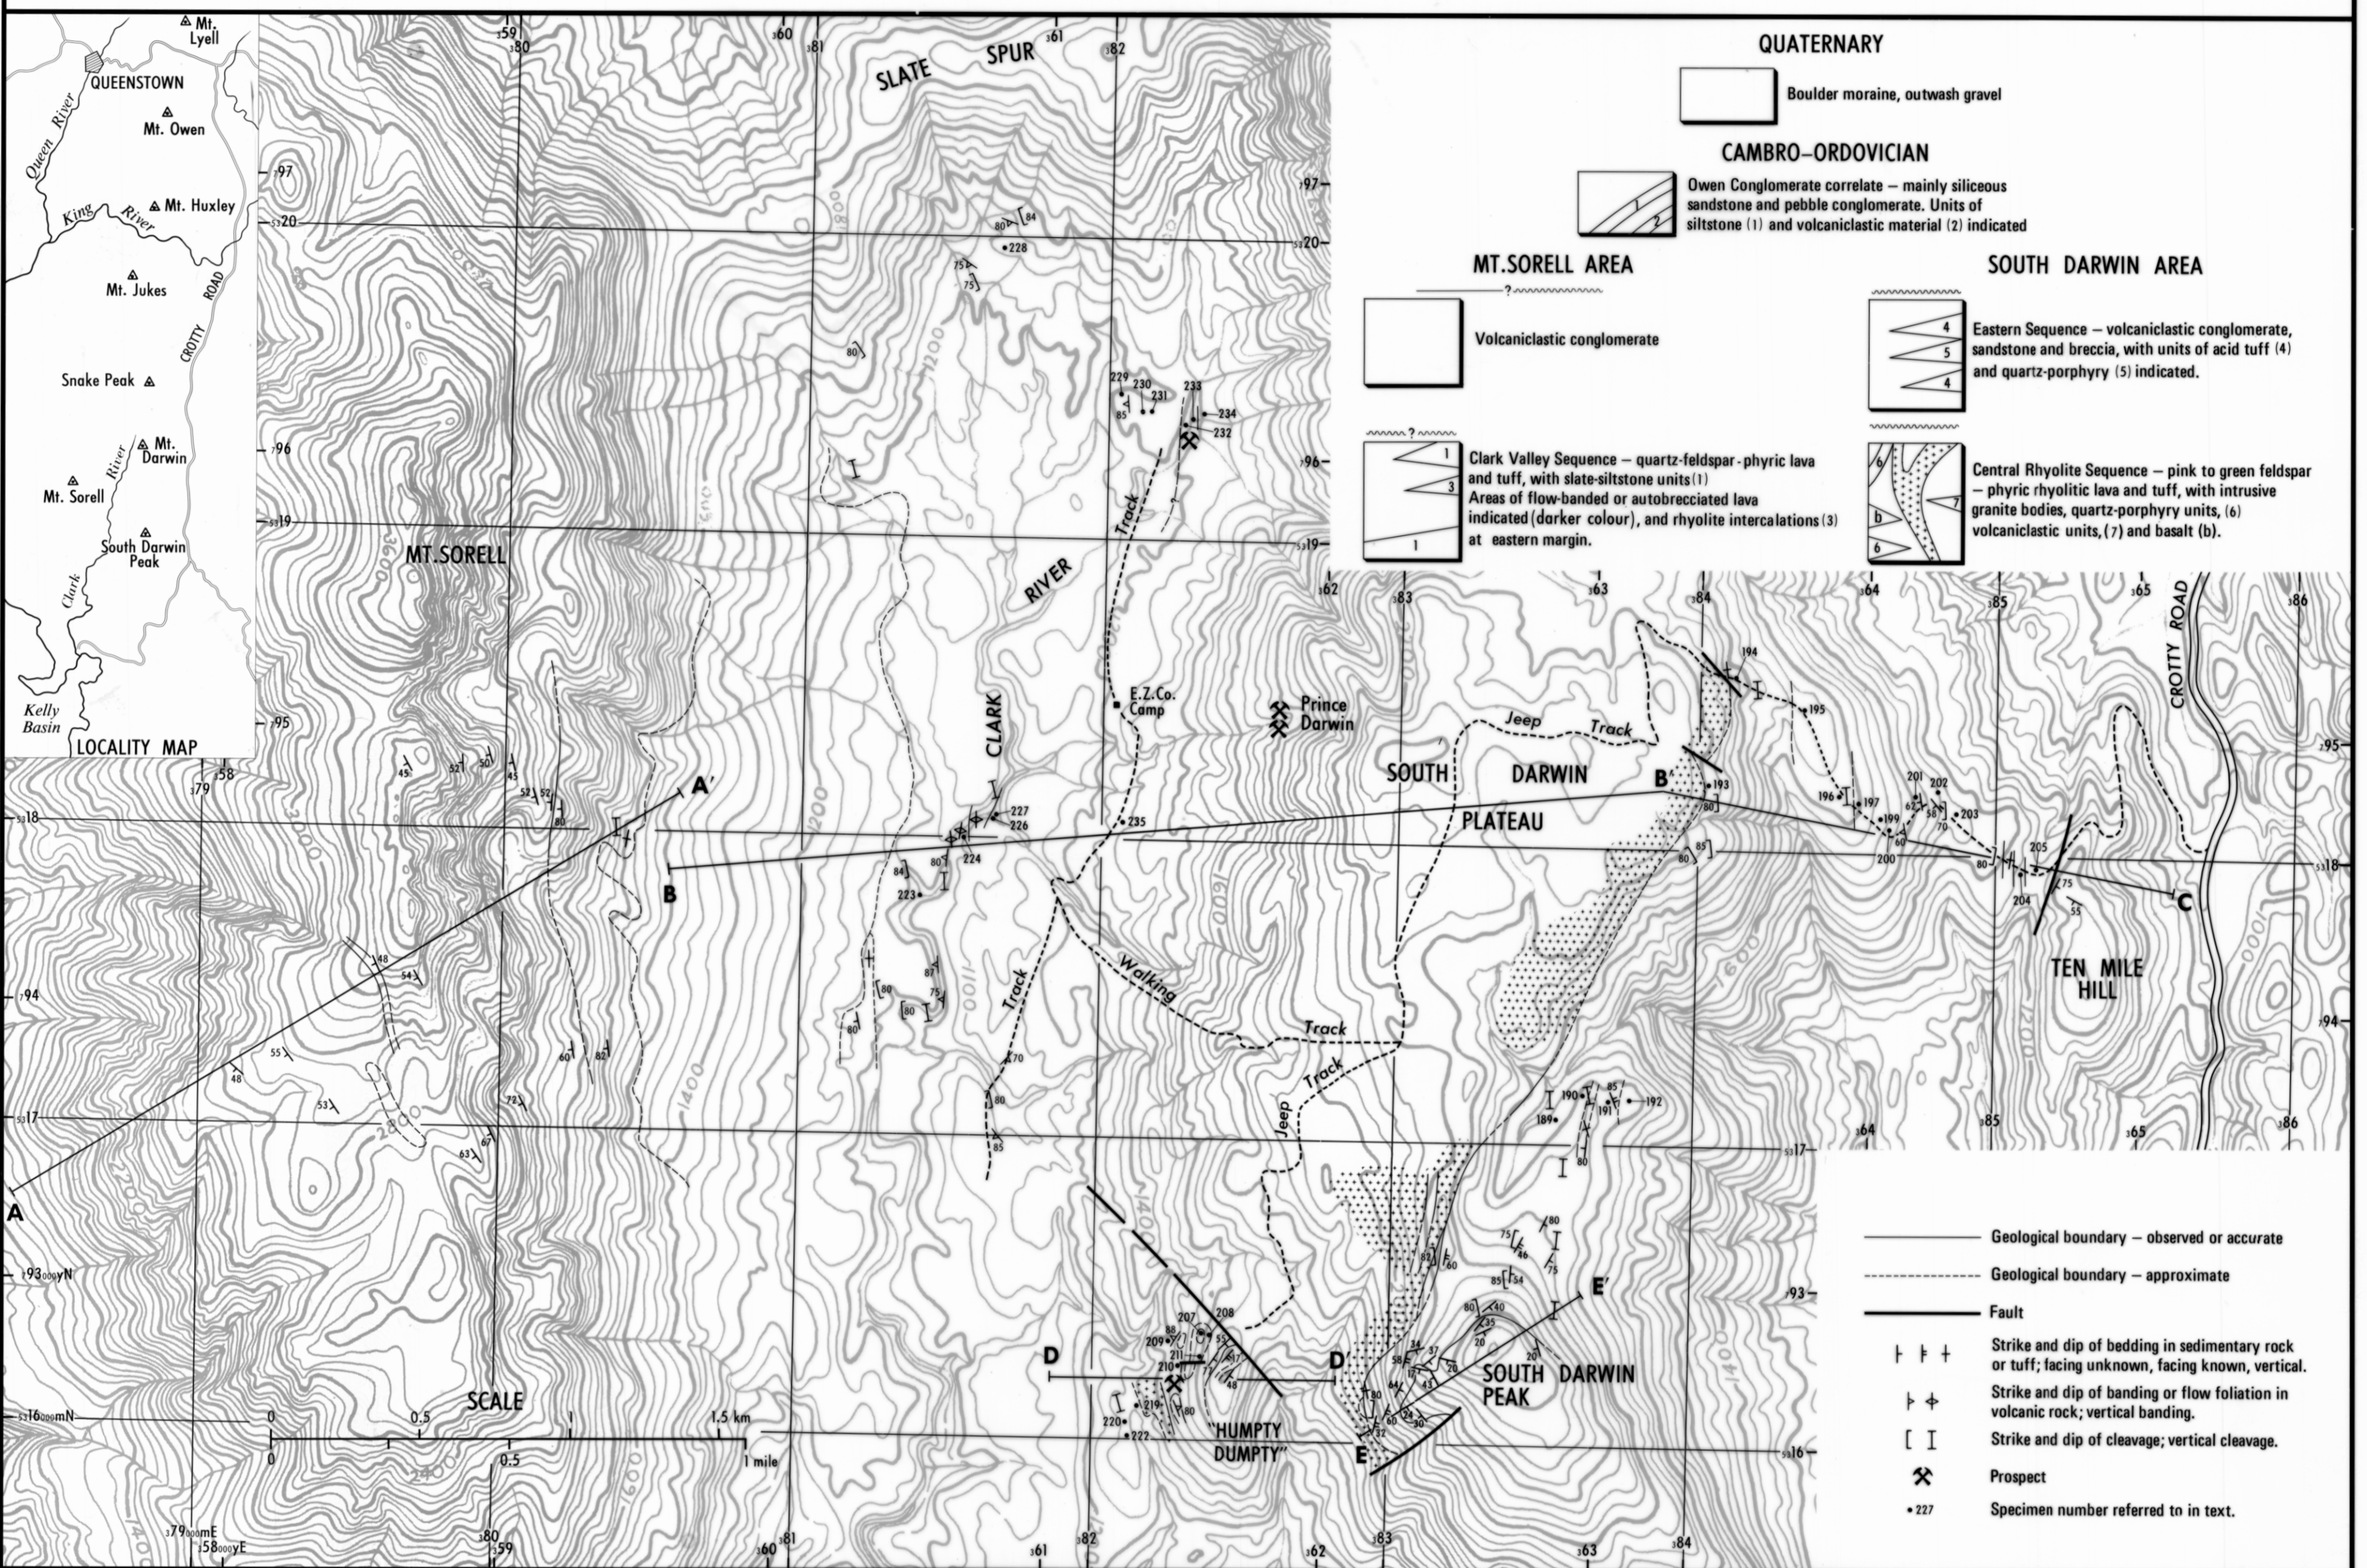

DEPARTMENT OF MINES TASMANIA

GEOLOGY OF THE SOUTH DARWIN PEAK - MT SORELL AREA

K.D. CORBETT B.Sc. Ph.D.

CROSS SECTIONS AA' BB' C AND DD' EE'