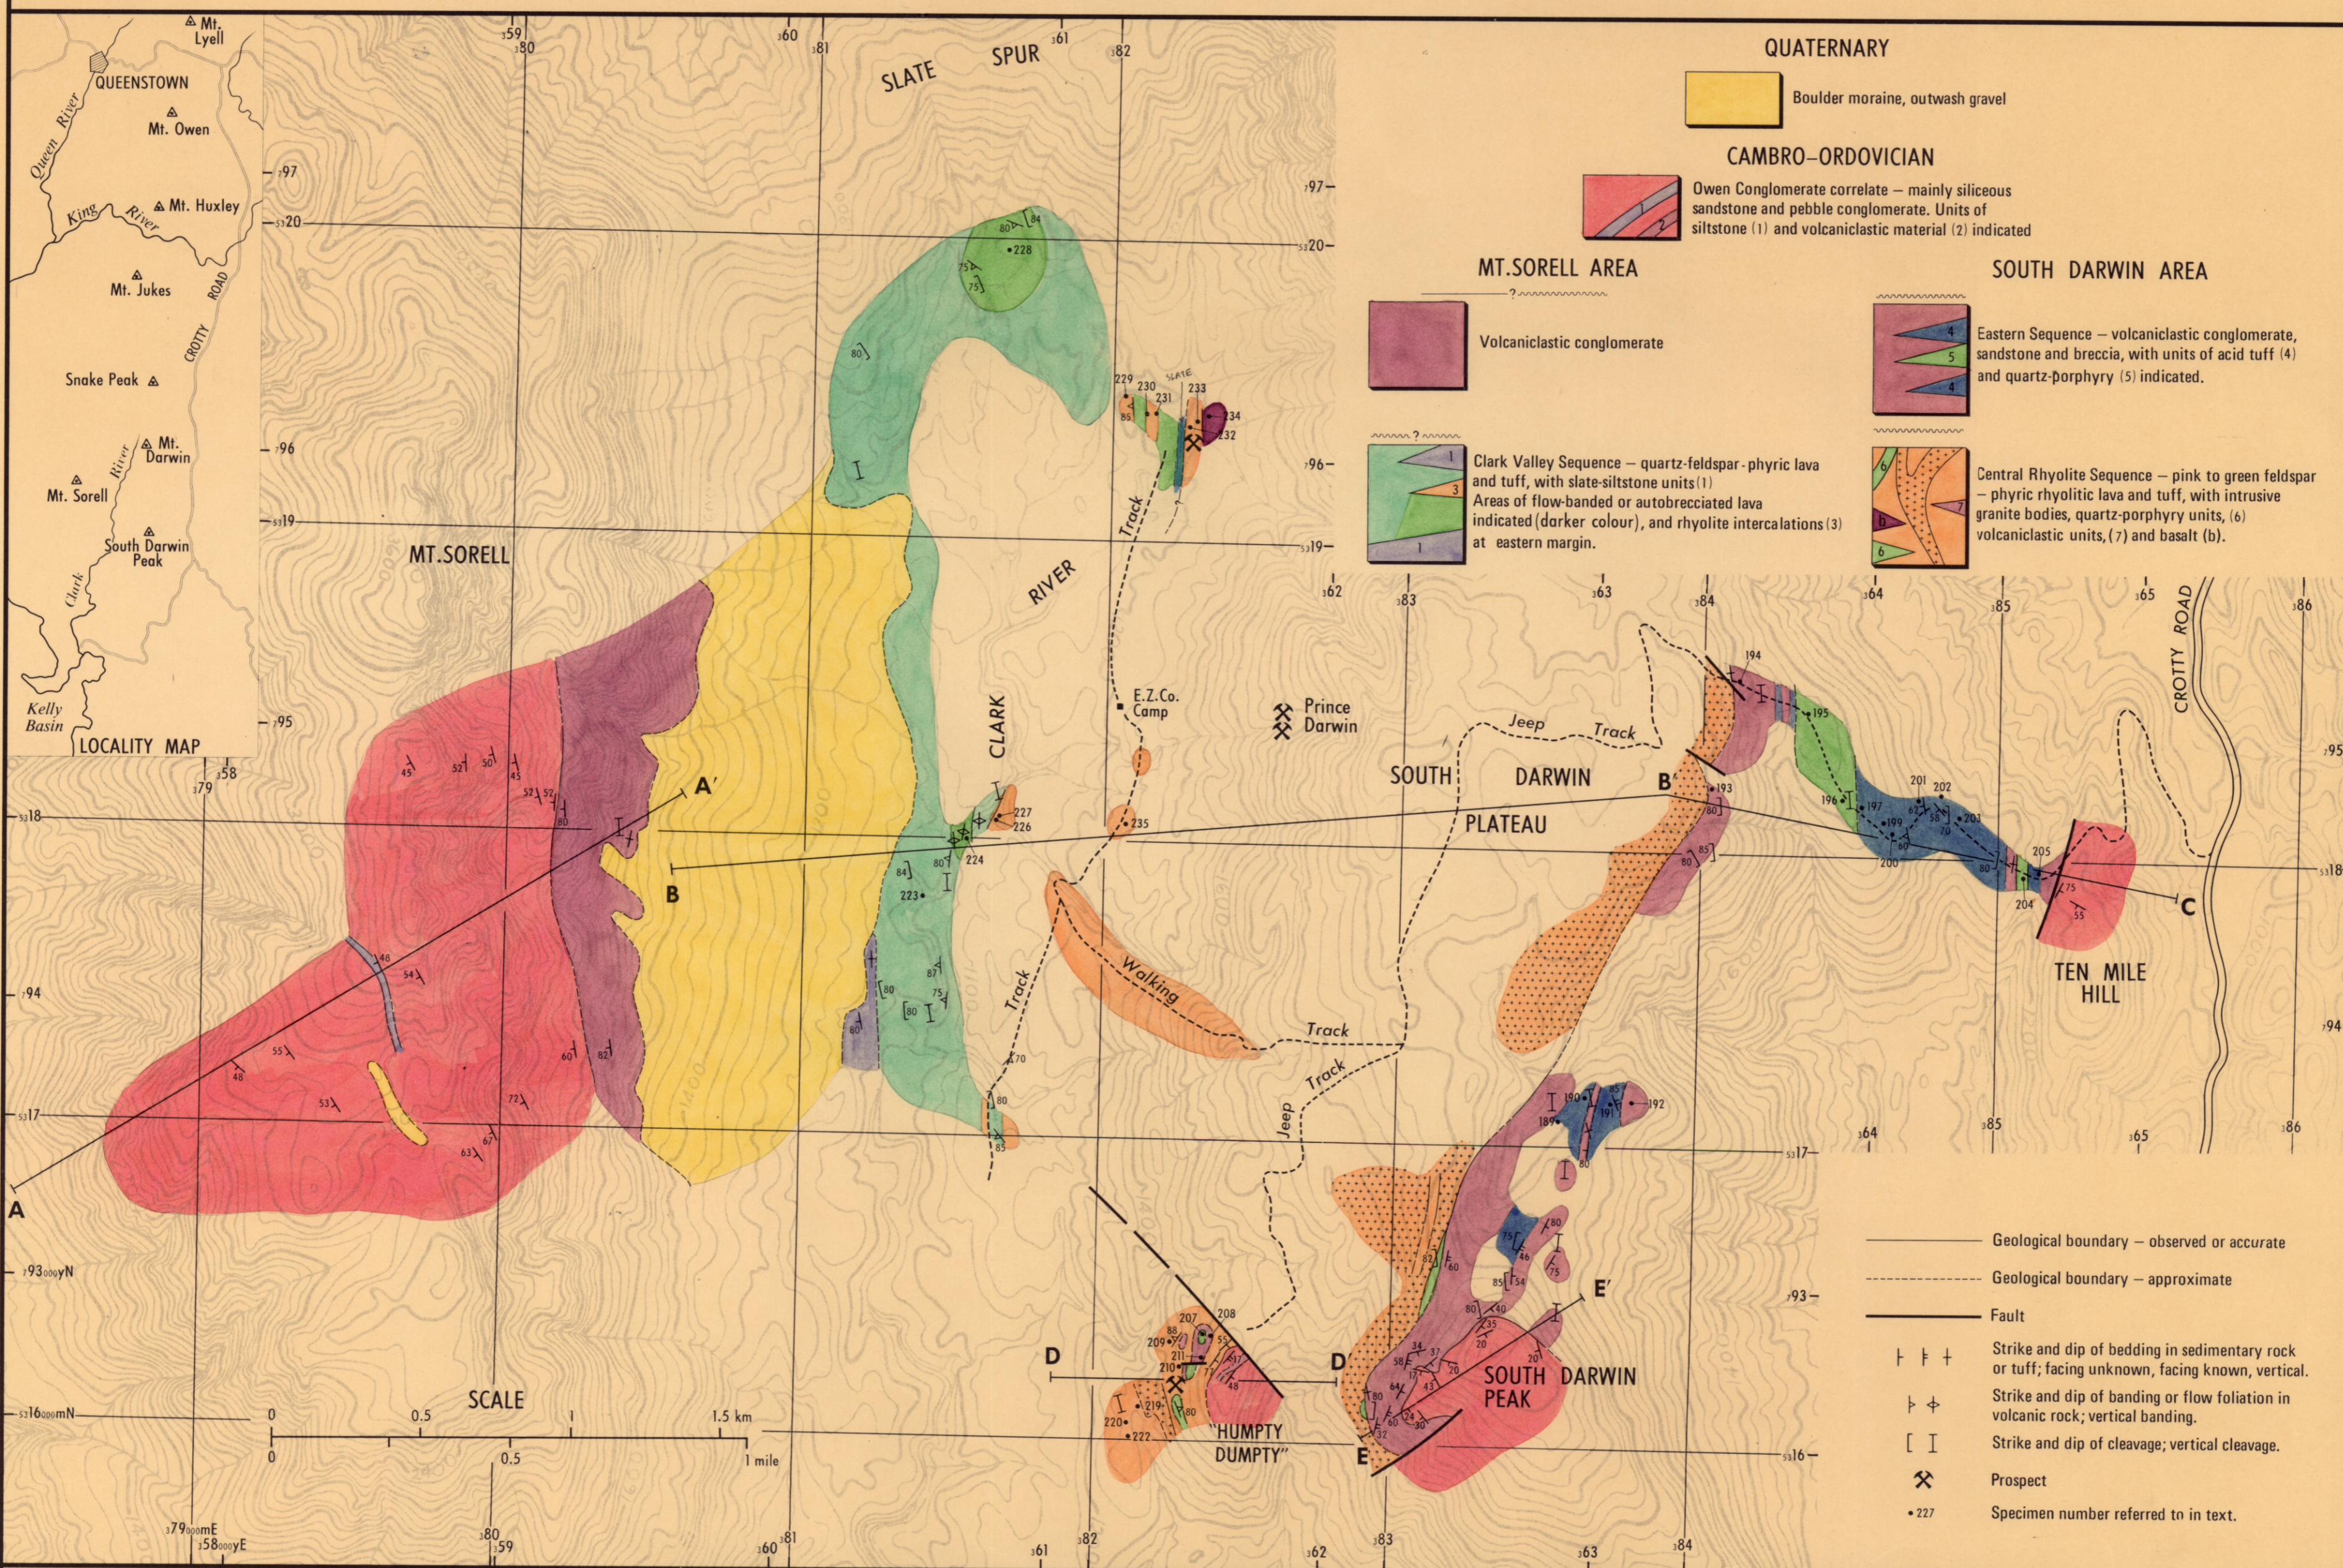

DEPARTMENT OF MINES TASMANIA

GEOLOGY OF THE SOUTH DARWIN PEAK - MT SORELL AREA

K.D. CORBETT B.Sc. Ph.D.

CROSS SECTIONS AA' BB' C AND DD' EE'