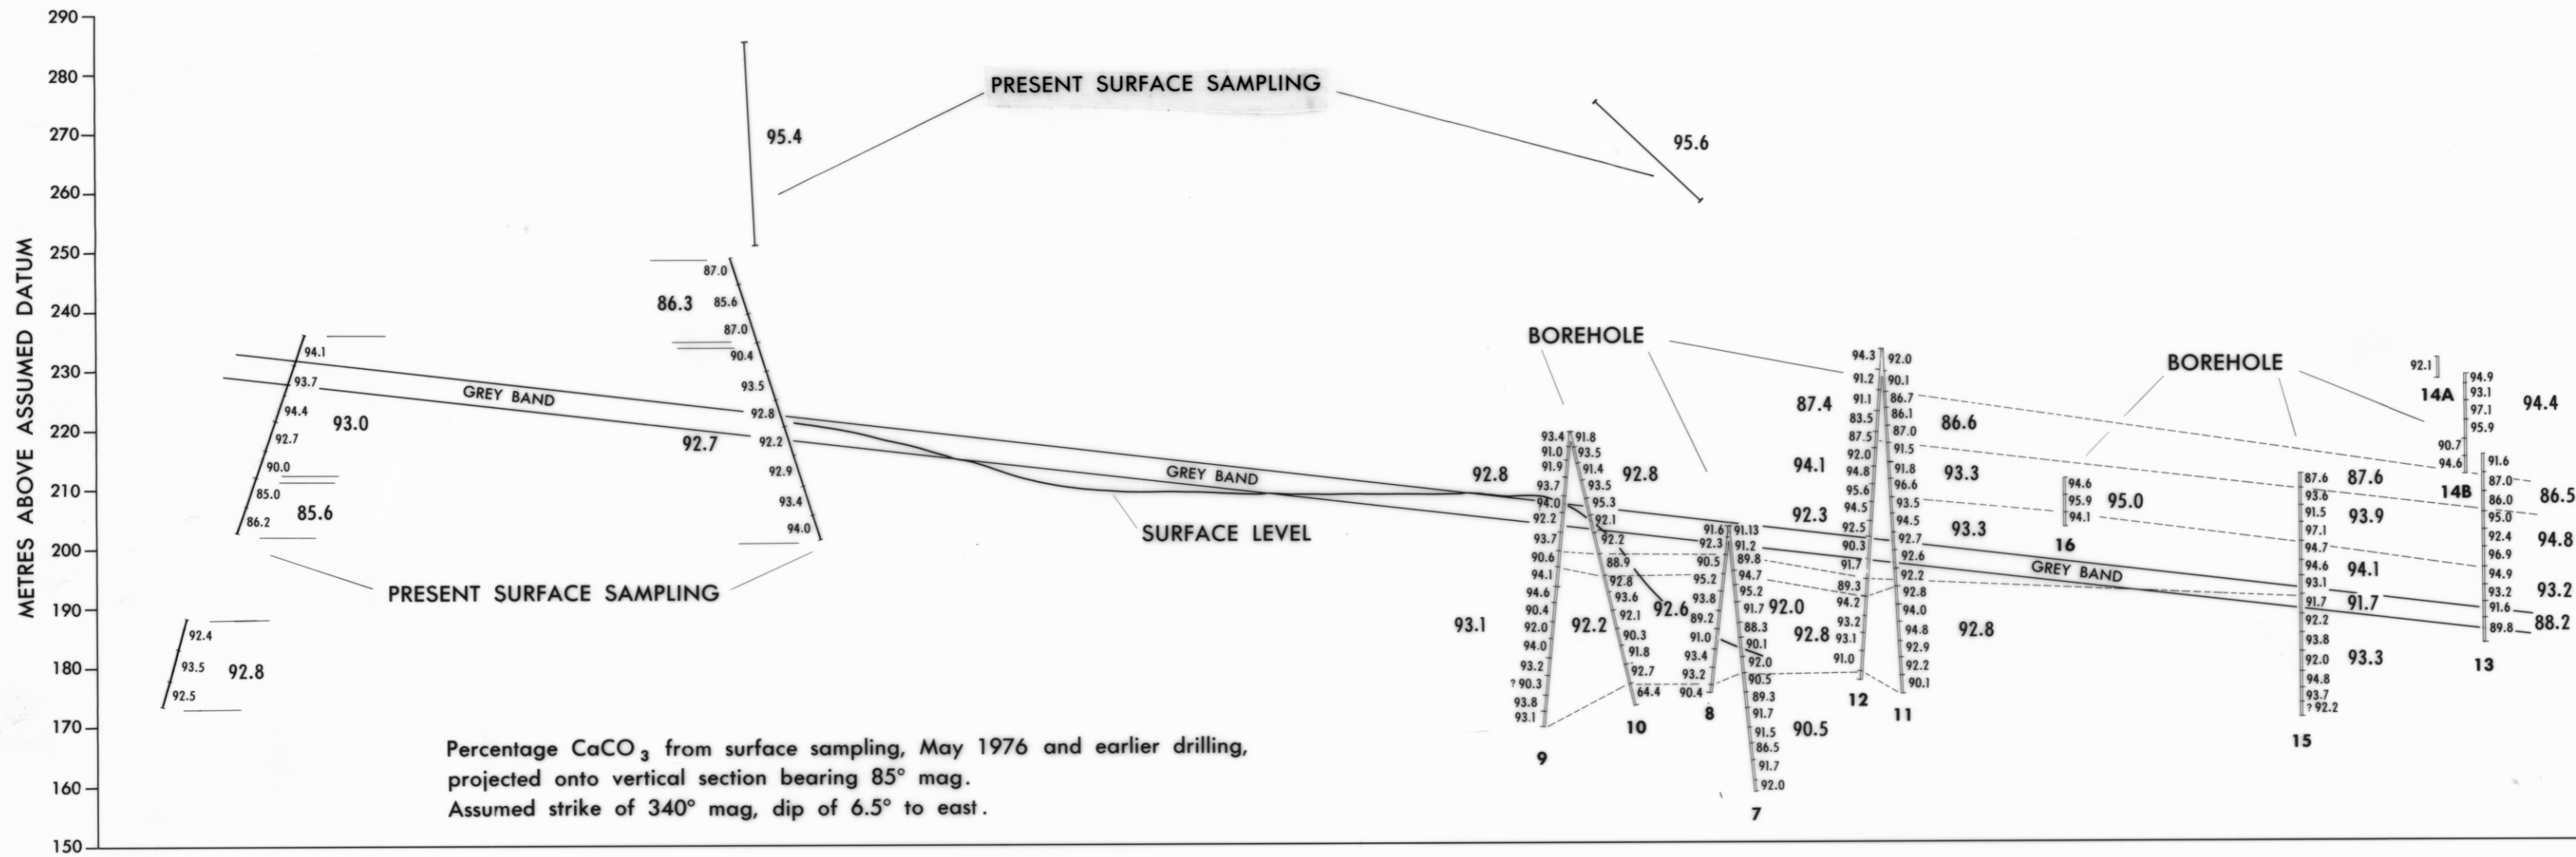

4279

594

VERTICAL SECTION NEWLANDS QUARRY LUNE RIVER

Reduced to 200mm