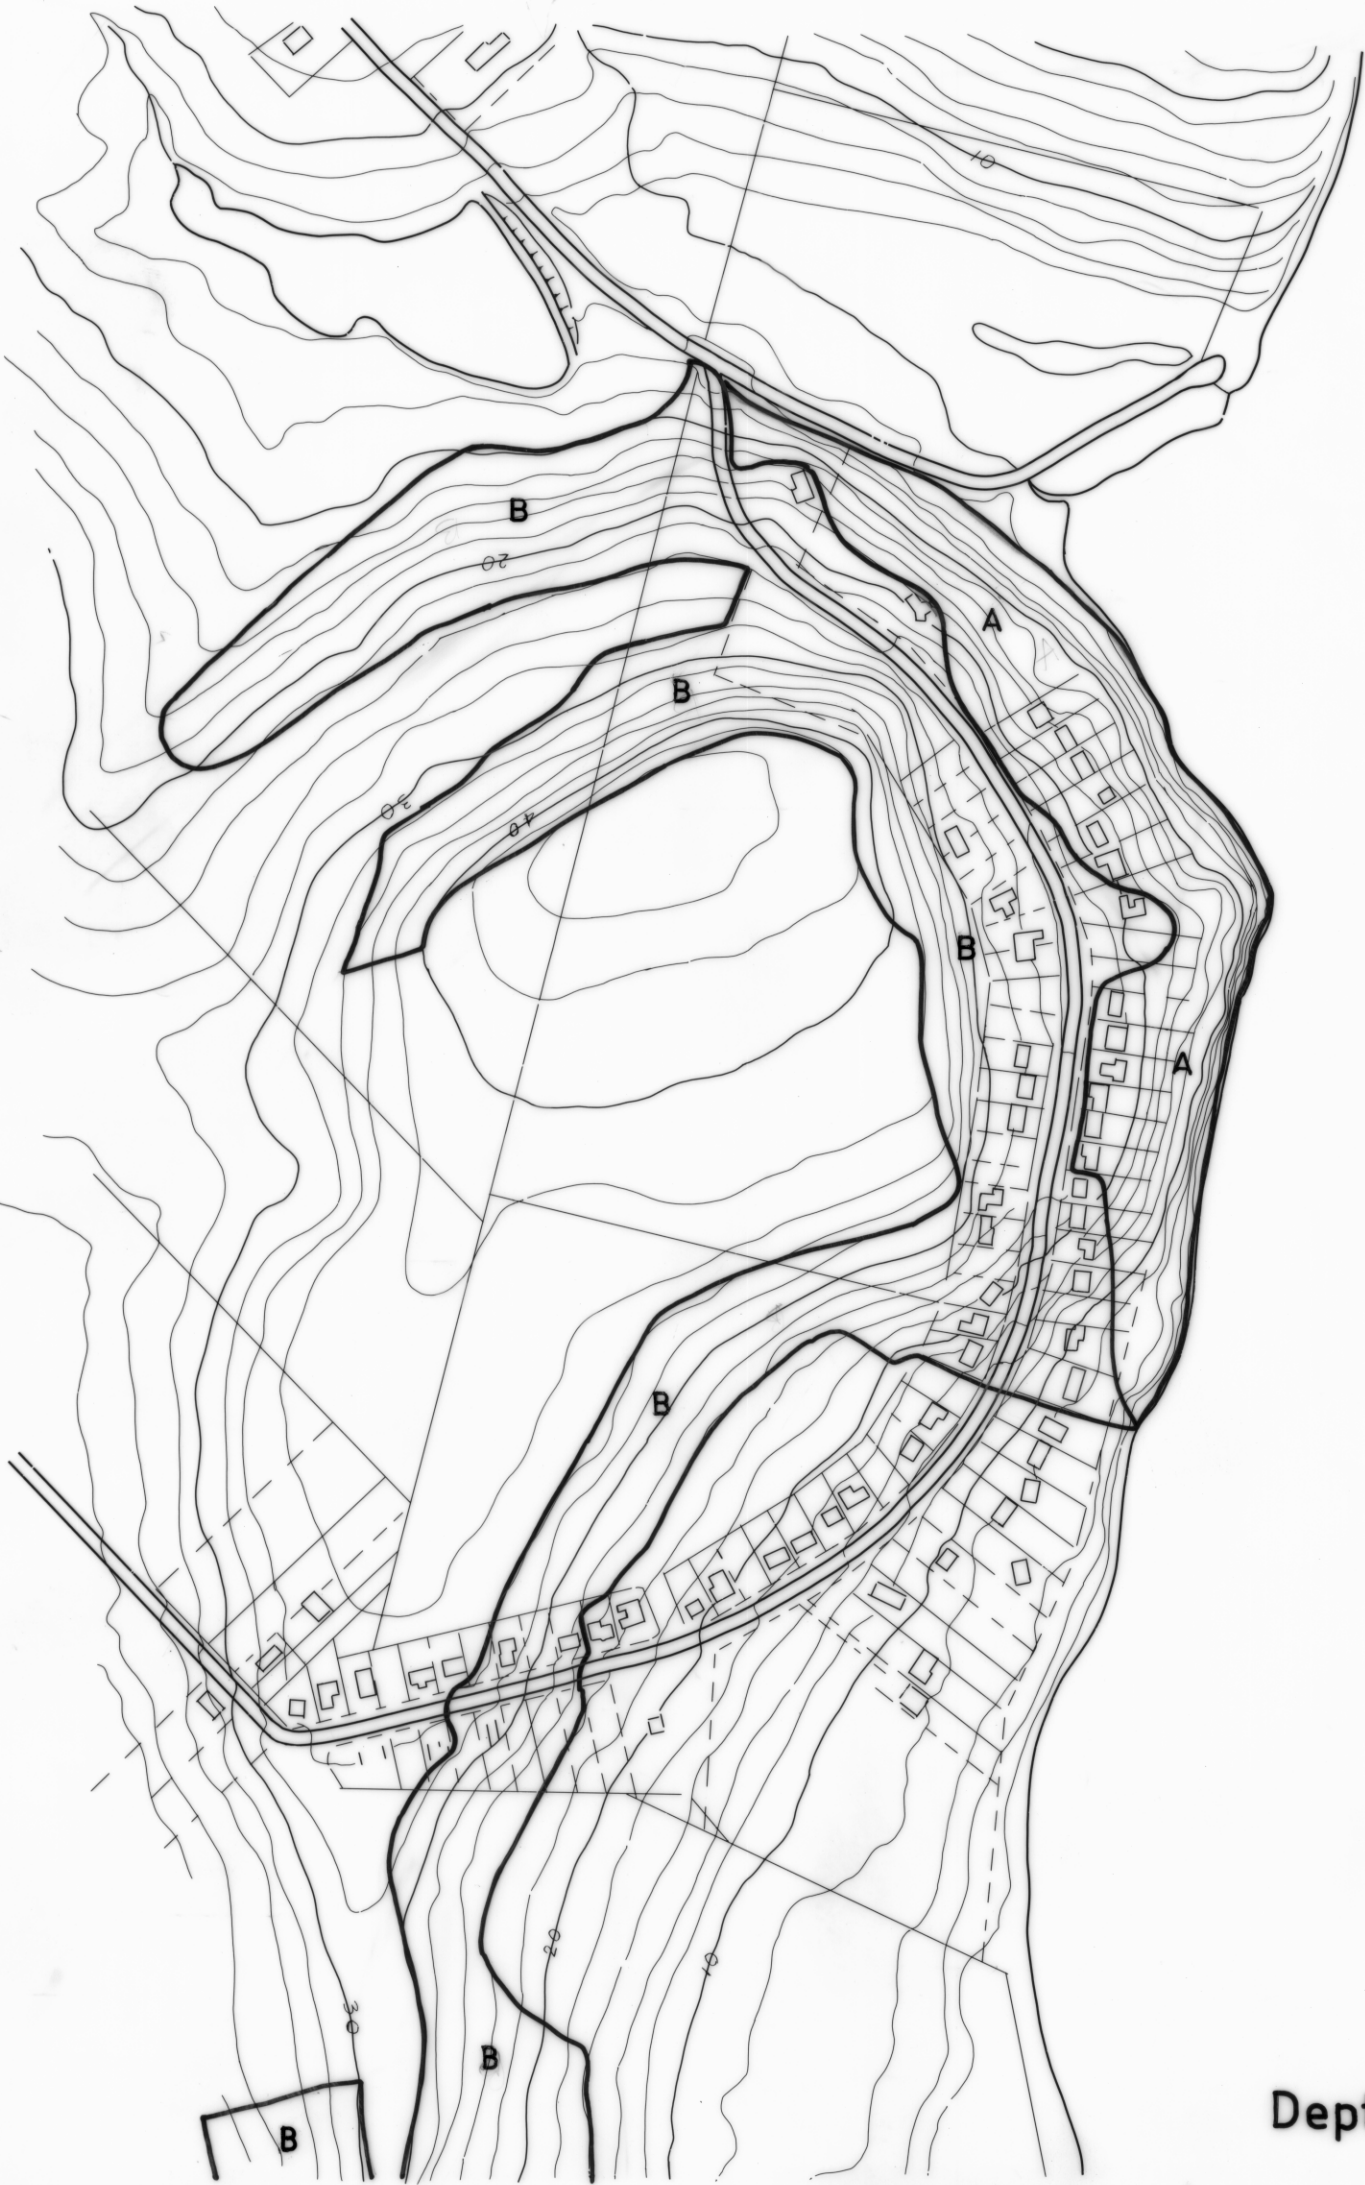

LEGANA LANDSLIP ZONES

C. J. Knights

1:5000

4292

615

Dept of Mines
4292