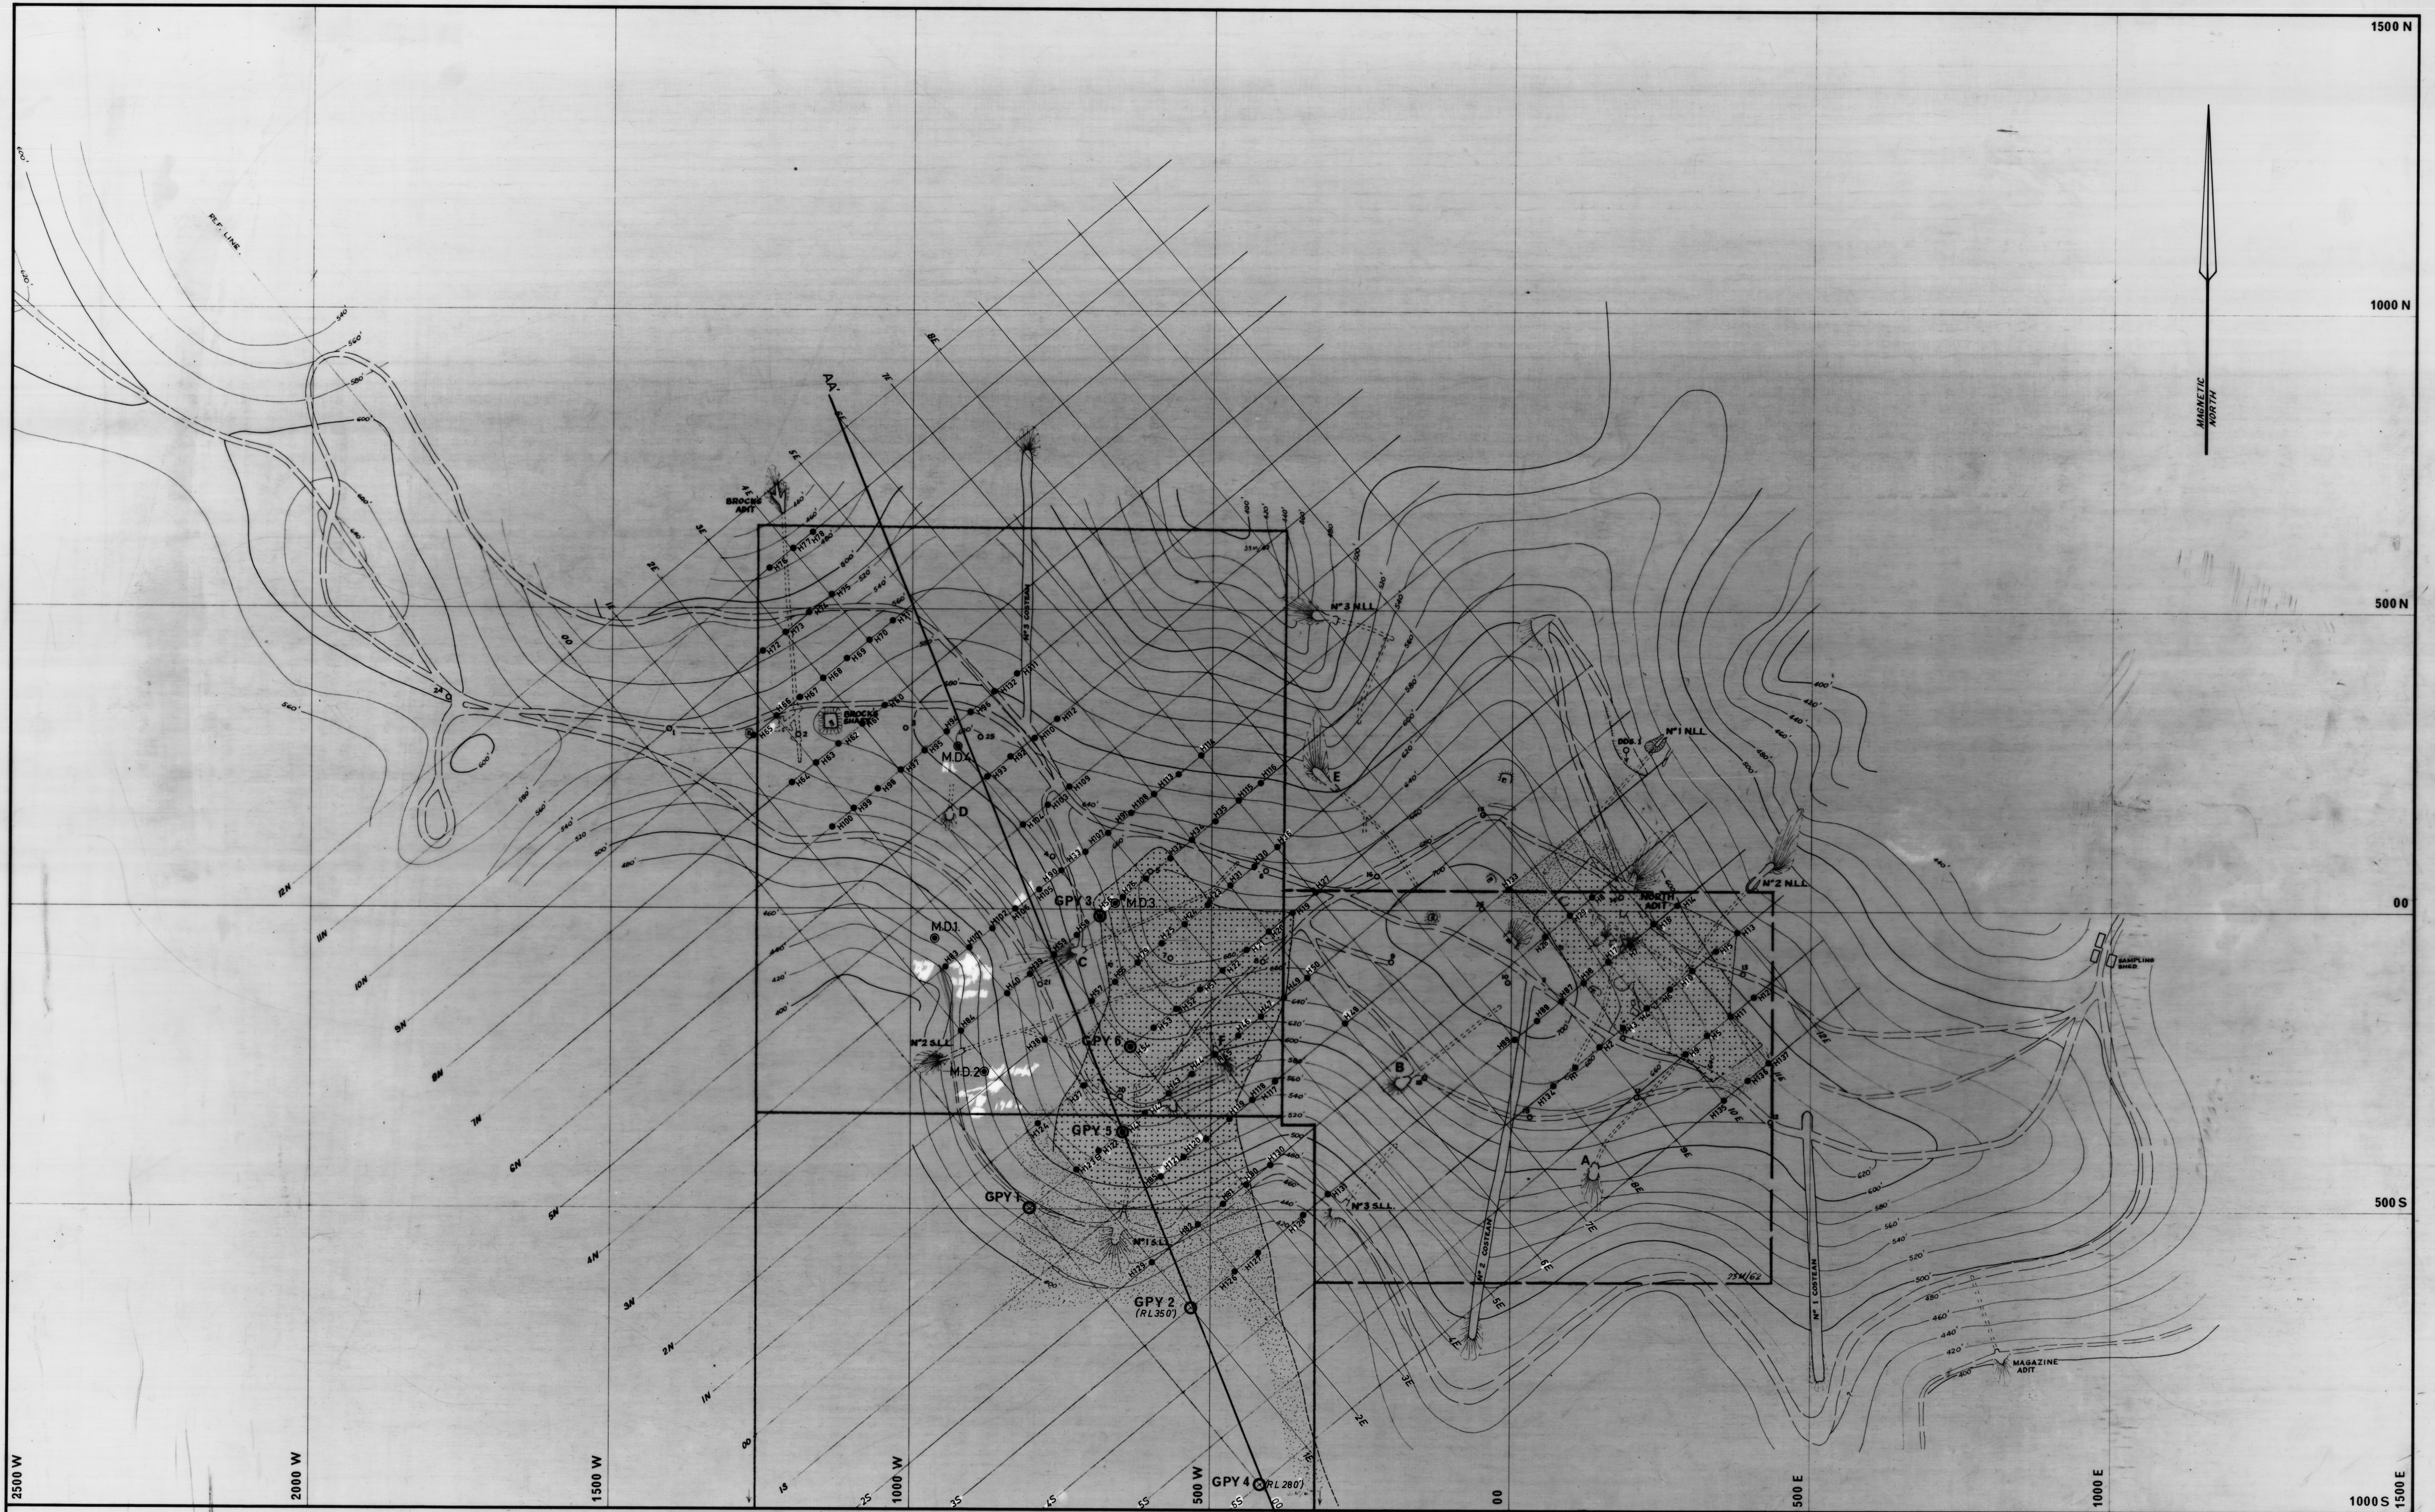

4309A

PARINGA MINING & EXPLORATION CO. LTD.  
**P.M.E.C.L.**  
 (ABERFOYLE EXPLORATION)  
**GREAT PYRAMID**  
 SHOWING PERCUSSION DRILLING AND MINERALIZATION

- MINERALIZATION
- POTENTIAL MINERALIZATION
- COMPLETED PERCUSSION DRILL HOLE

- SURVEY
- GEOLOGY
- DRAWN
- TRACED

TRACED FROM B.H.P. PLAN N° G1378.

**DRAWING No. - GPY-052**  
 TASMANIA DEPT. OF MINES 4309A

D. W. H. Smith