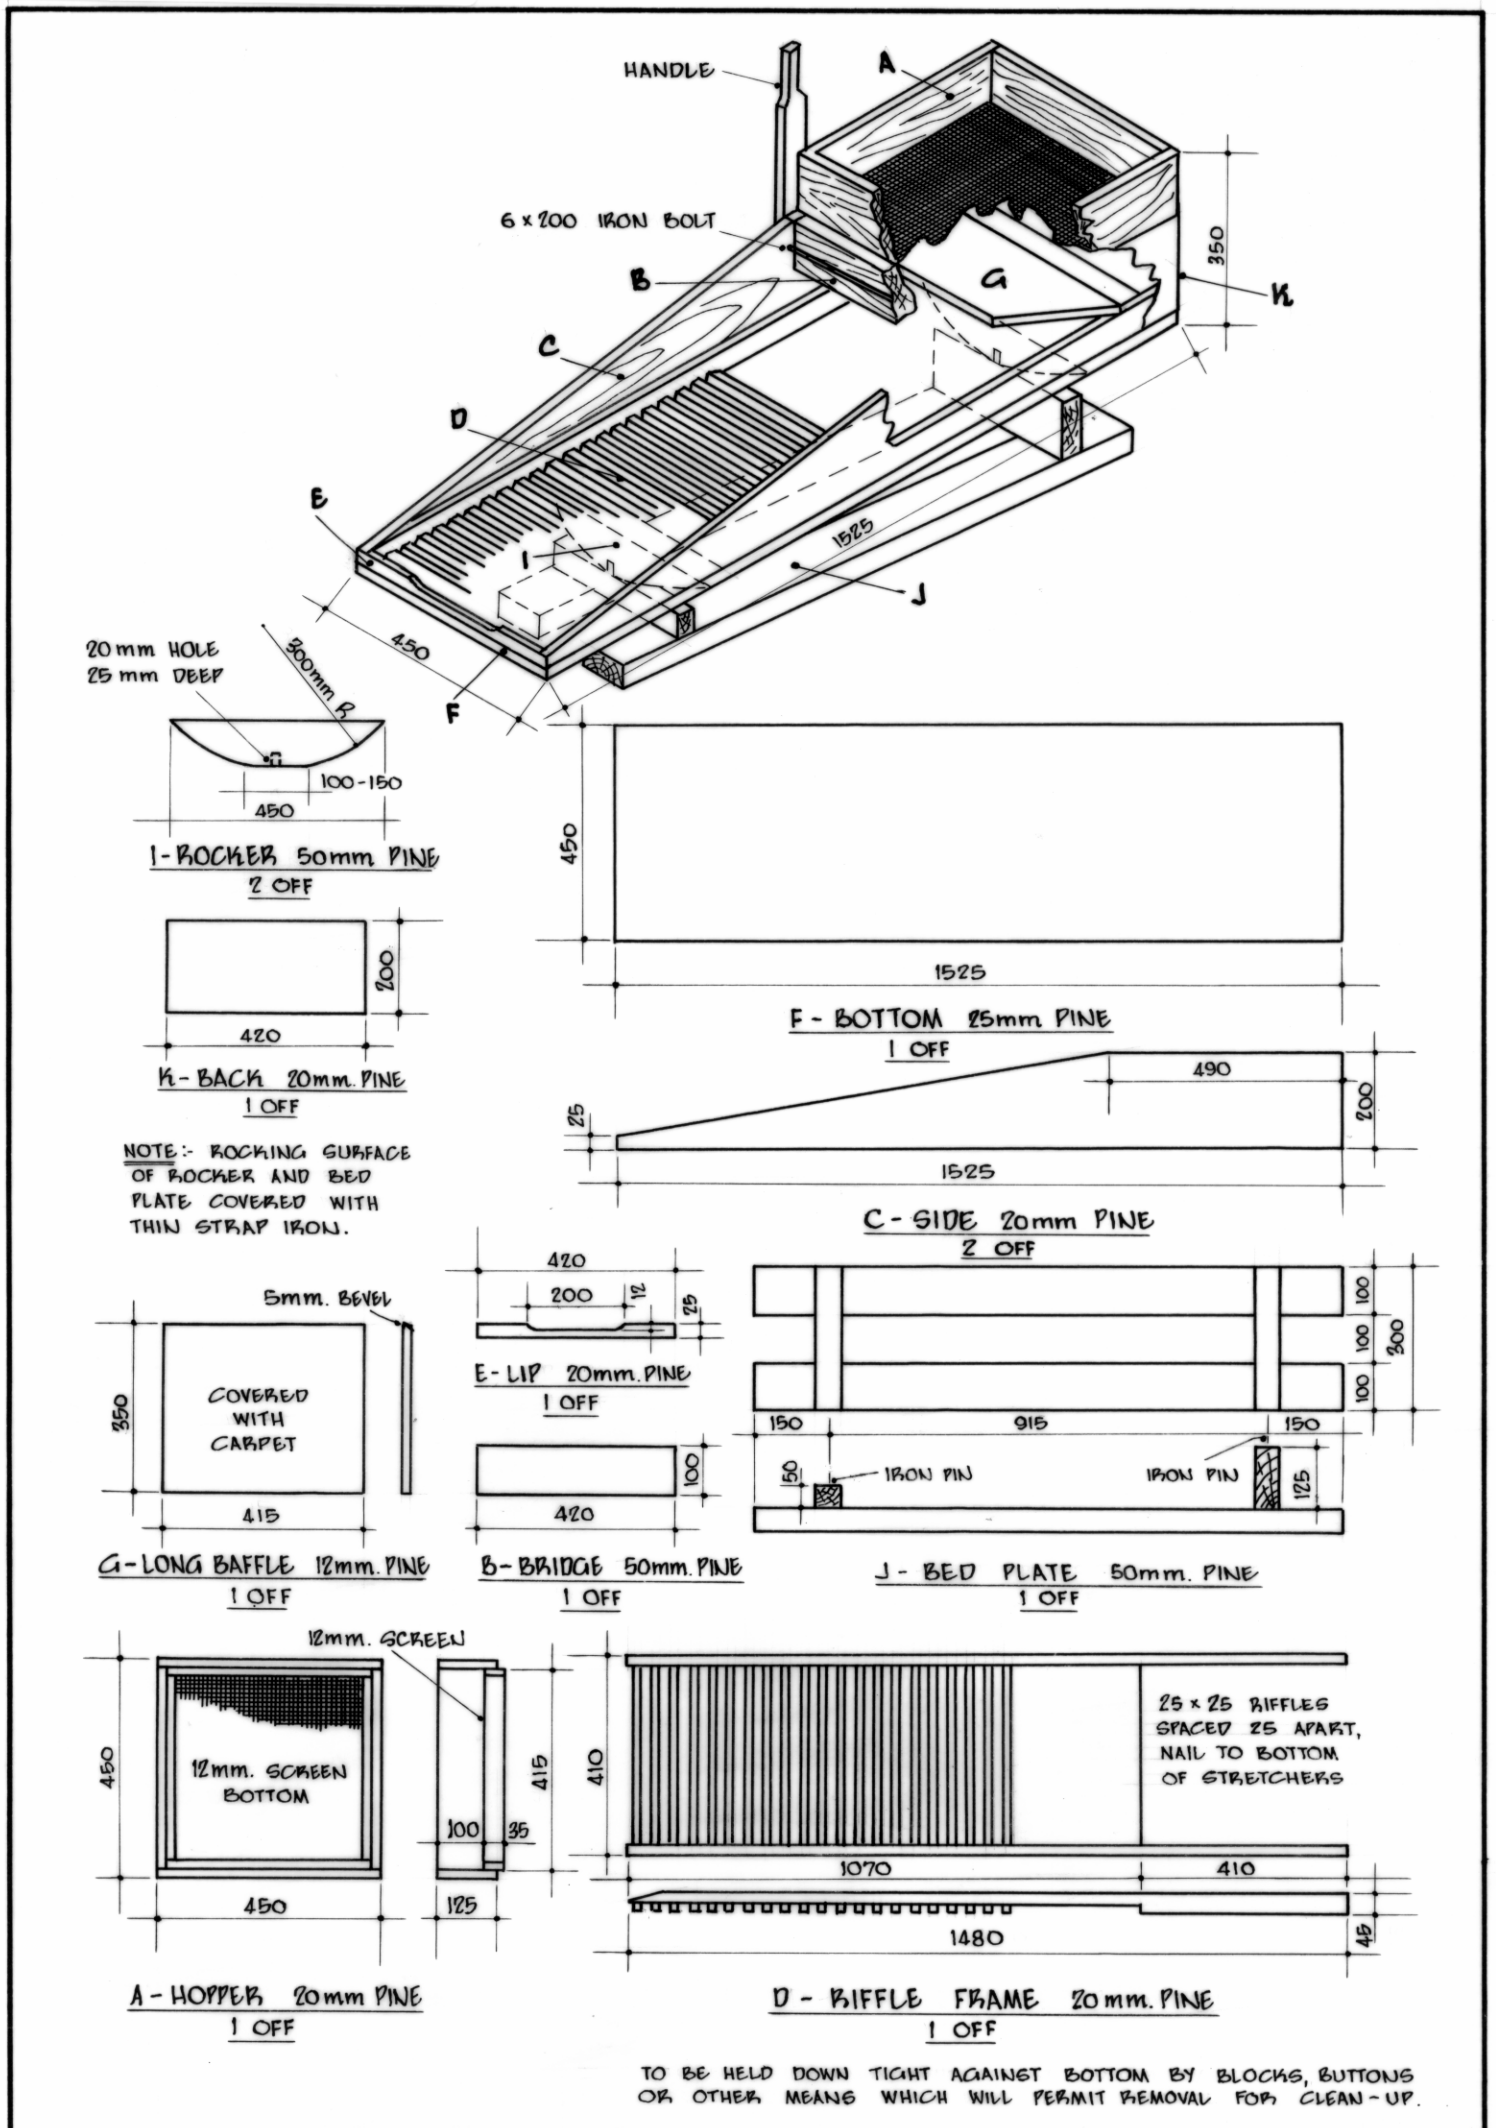

4358

699

5 cm

**CONSTRUCTION DETAILS - "MONTANA GOLD ROCKER"**  
ALL MEASUREMENTS IN MILLIMETRES