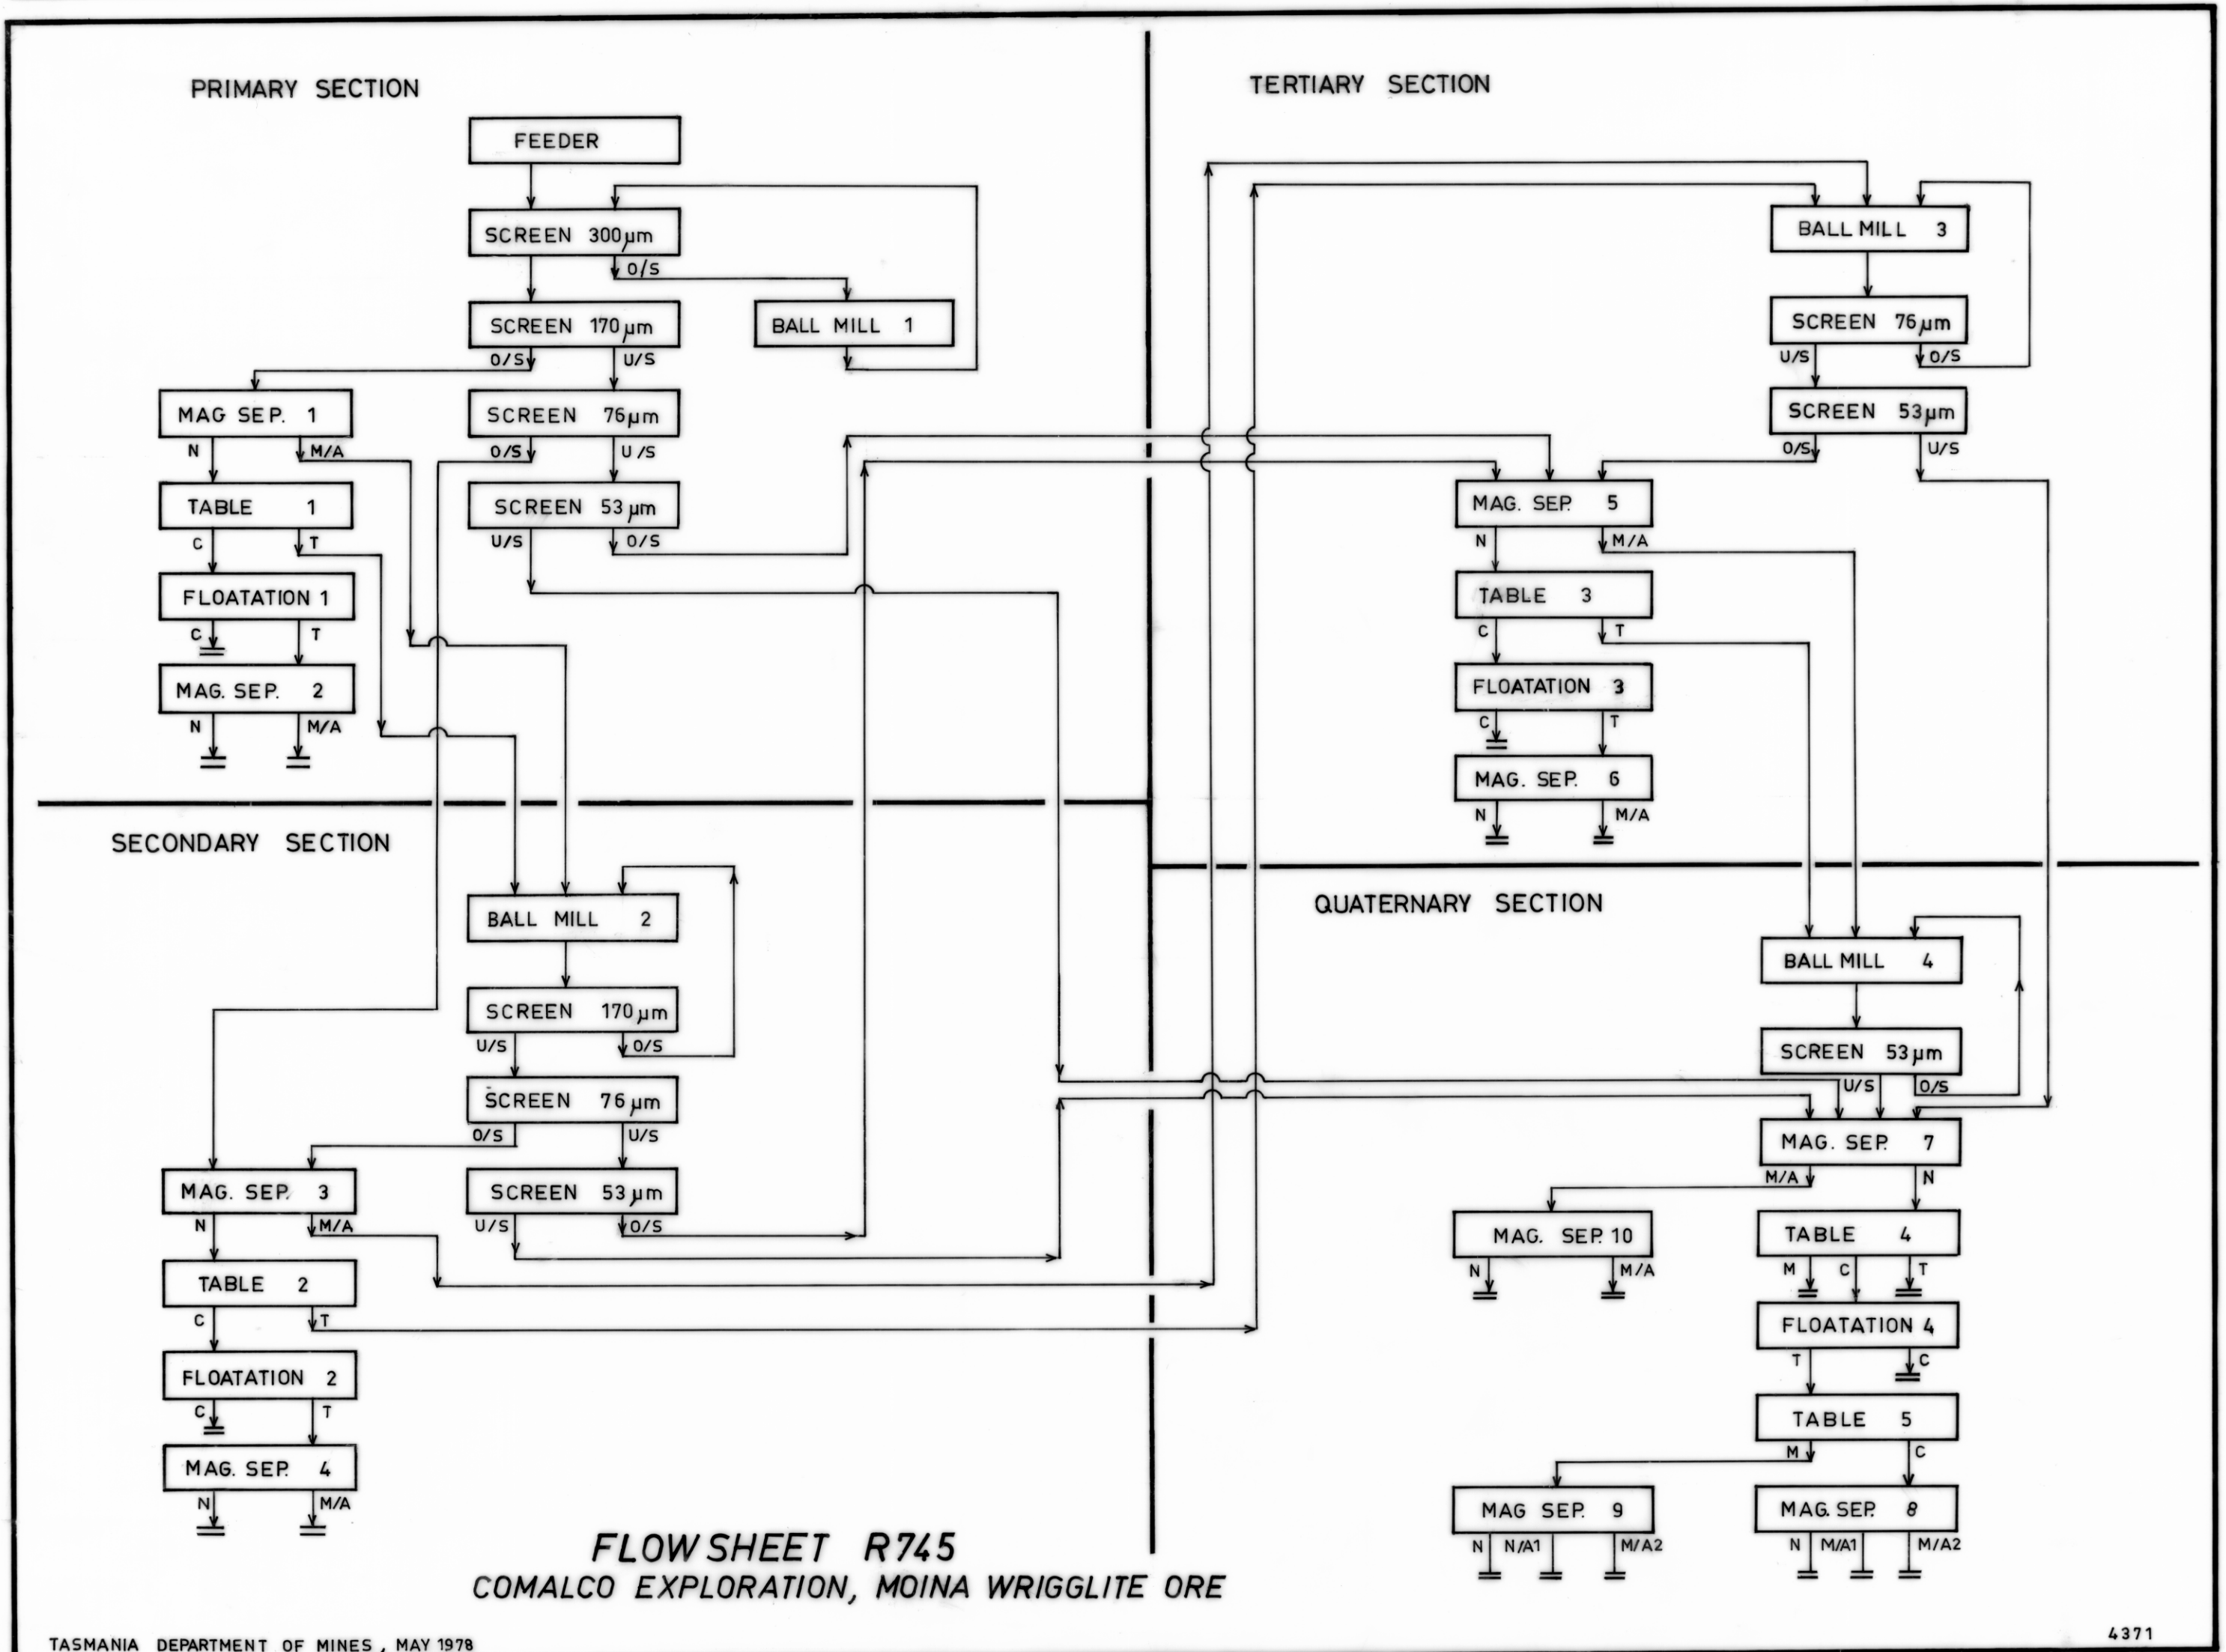

5 cm

FLWSHEET R745
COMALCO EXPLORATION, MOINA WRIGGLITE ORE