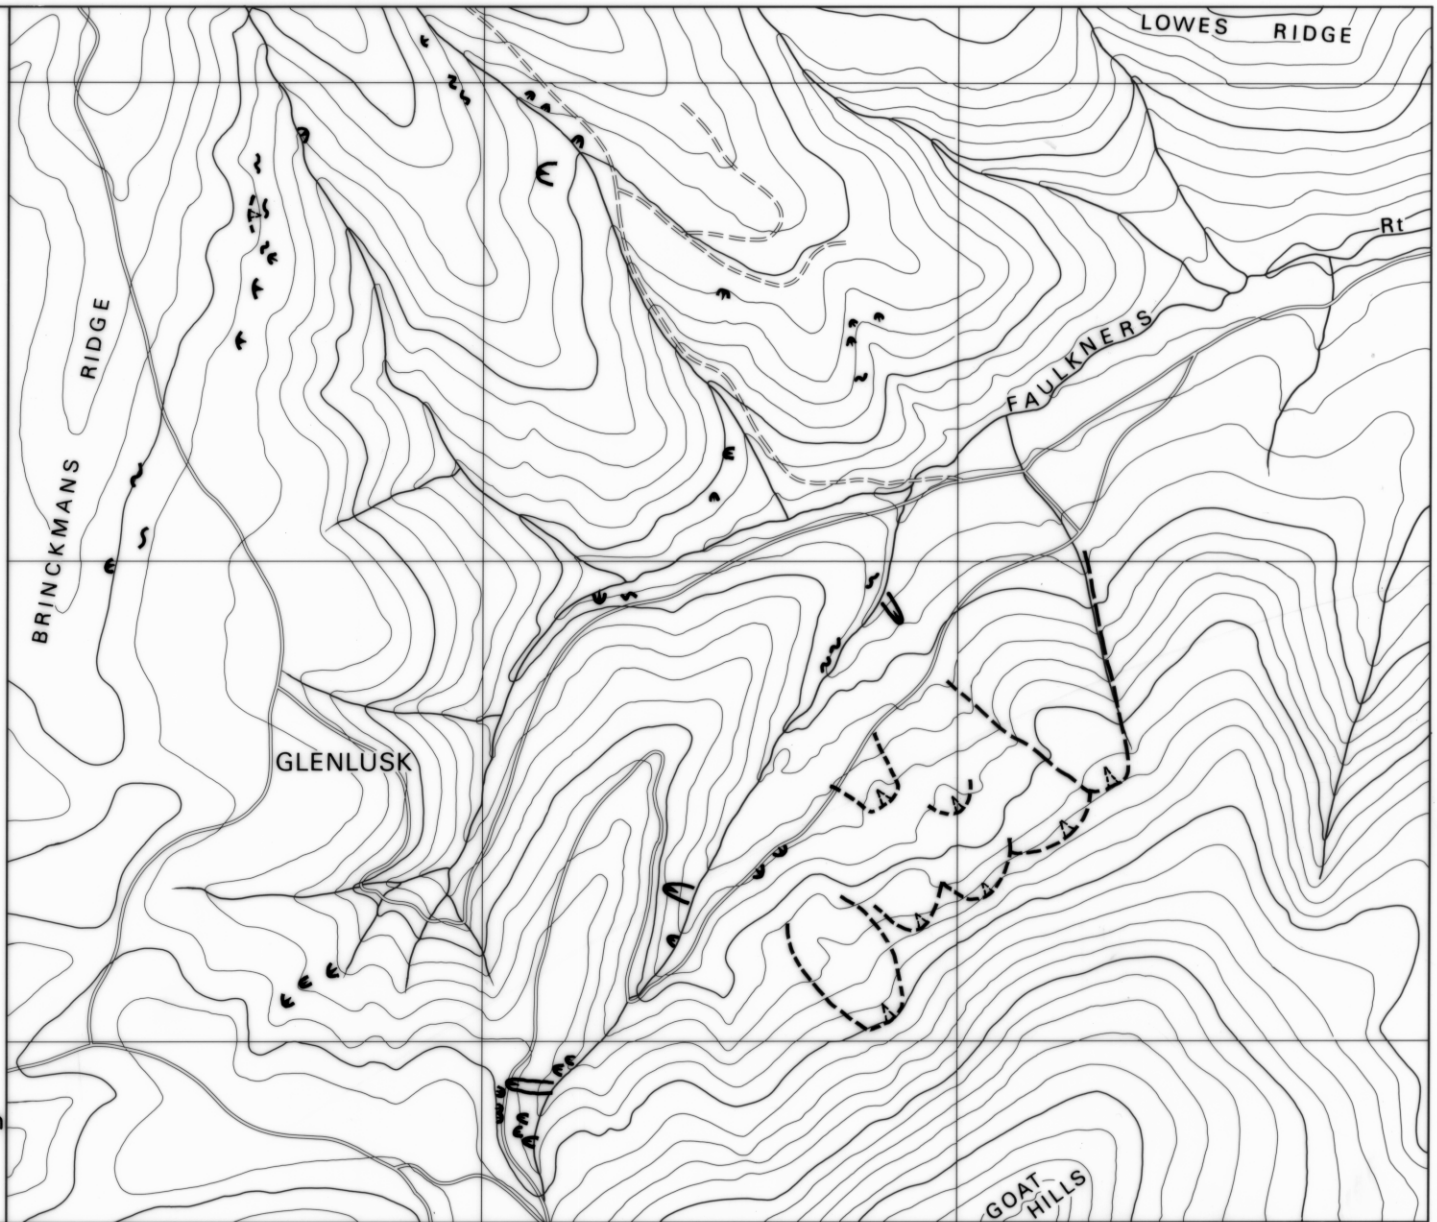

4380

728

5 cm

LANDSLIPS IN THE GLENLUSK VALLEY

C. J. KNIGHTS 1976

-  Recent landslide
-  Ancient landslide

FIG. 2

7/76 no. 4380