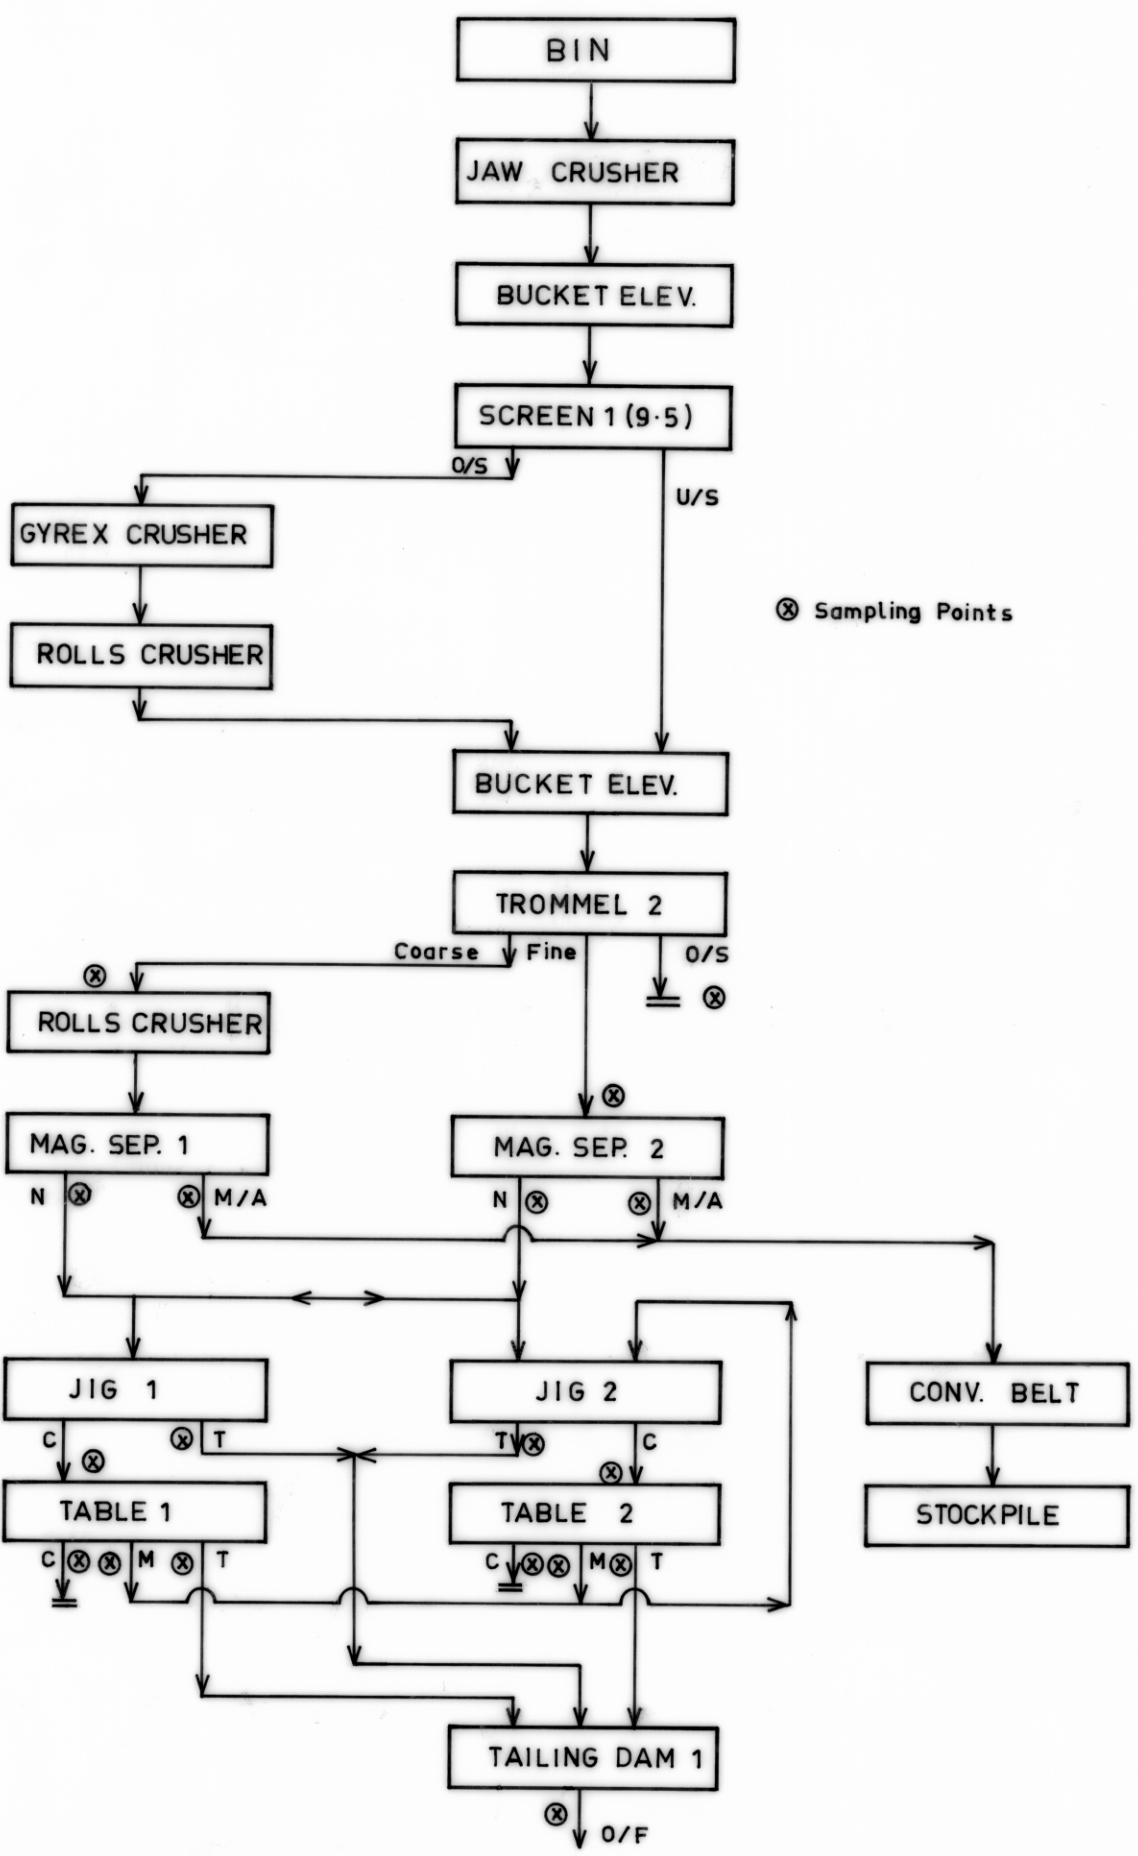

5 cm

454

4401

⊗ Sampling Points

TASMINEX N.L. KARA MILL FLOWSHEET:-15 AUG 1978  
R772 SURVEY OF MILL by H.K. Wellington