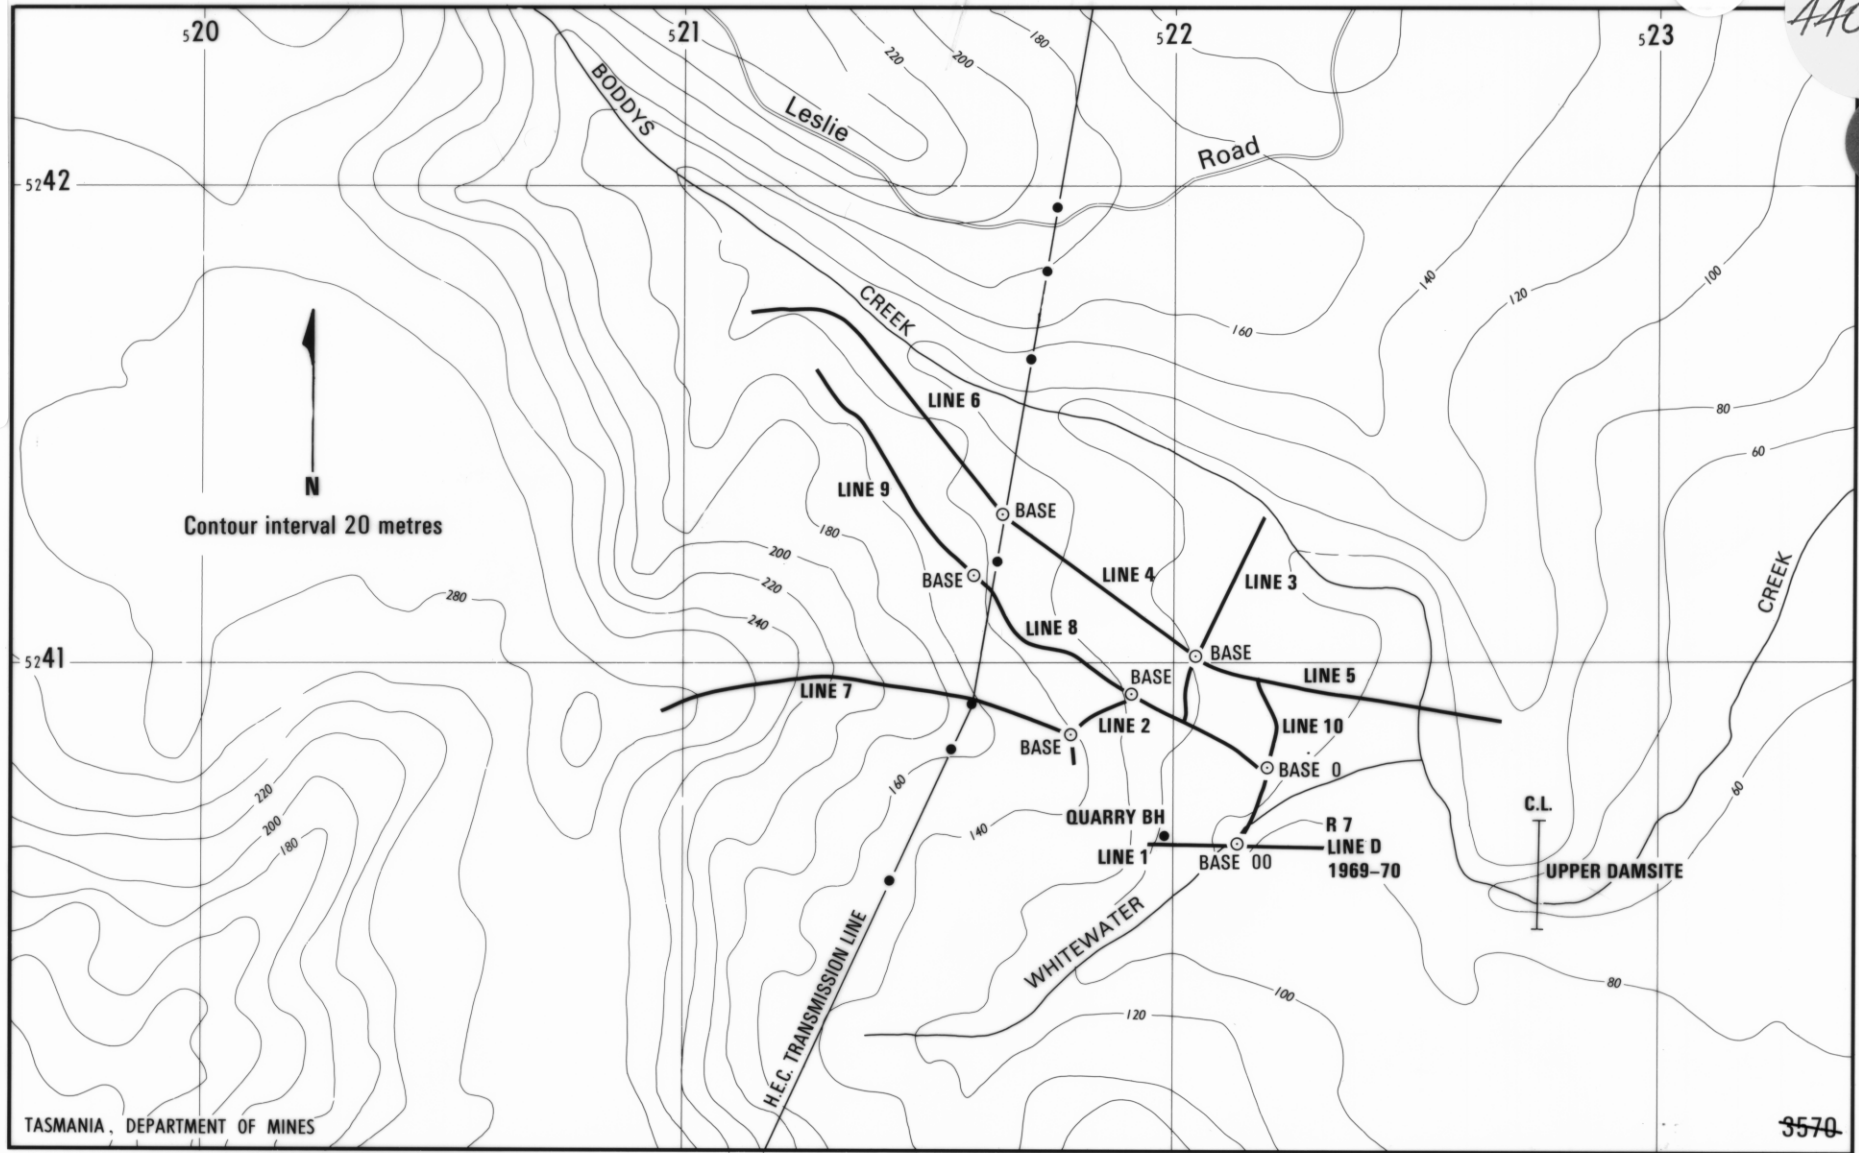

782

4404 R

5 cm

Figure 11

4404 R

E-W FLUXGATE MAGNETOMETER TRAVERSES, LOCATION OF LINES