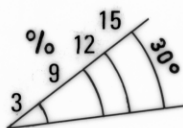

4405 B

792

5 cm

Reference for  
cross bedding for  
Rose Diagrams

4405 B