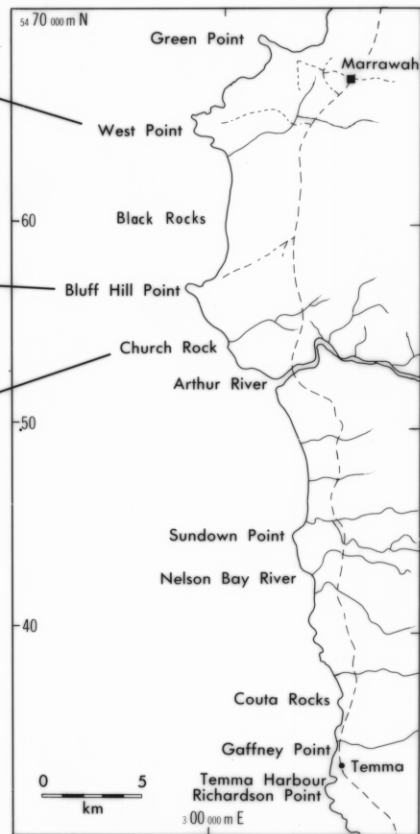

4405 B

792

5 cm

Reference for  
cross bedding for  
Rose Diagrams

4405 B