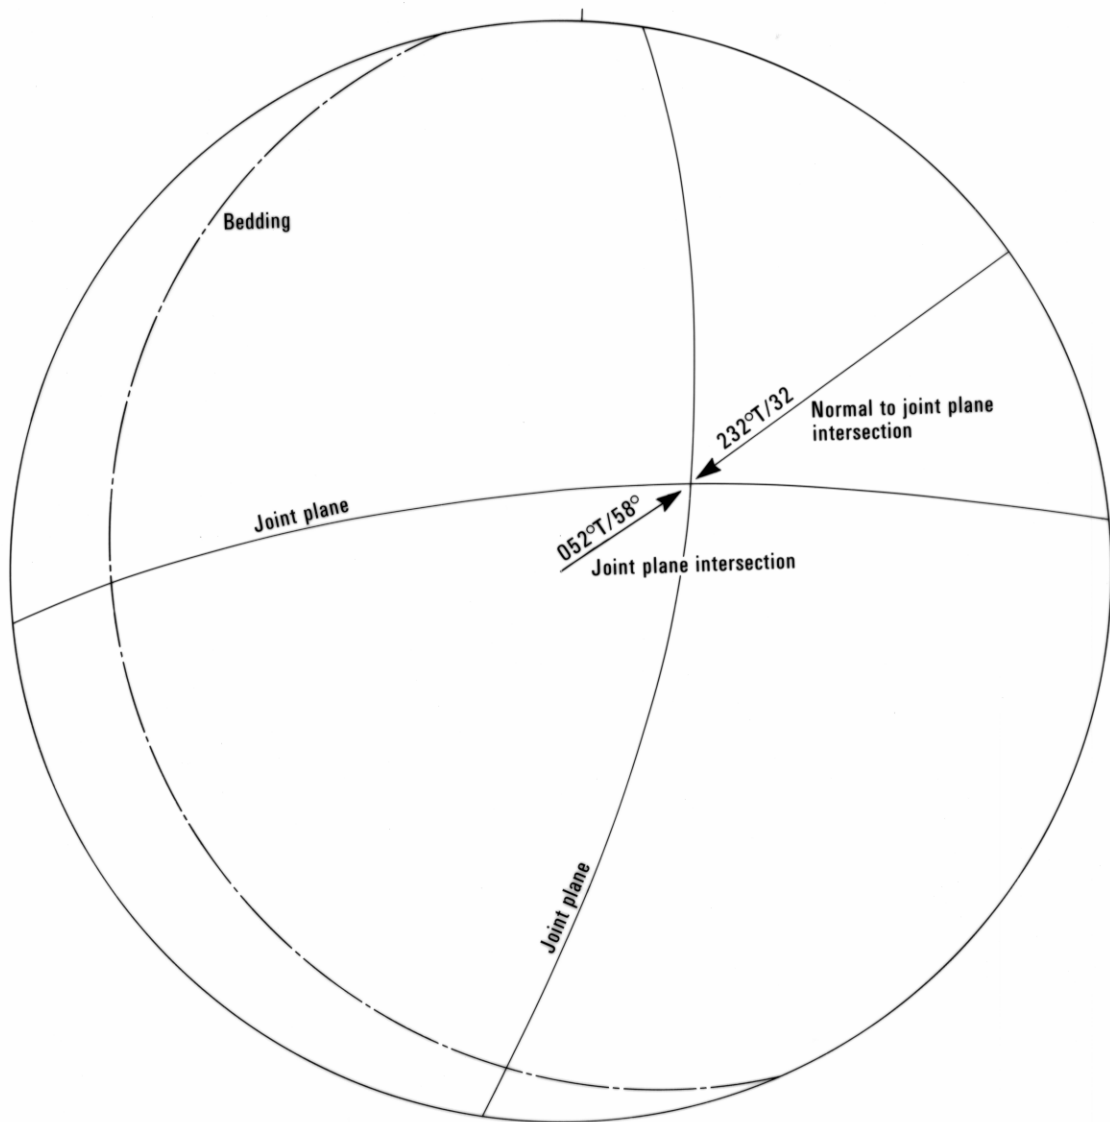

4411

798

5 cm

STEREOGRAPHIC PROJECTION (lower hemisphere)  
ETNA STONE QUARRY - PONTVILLE

Figure 1