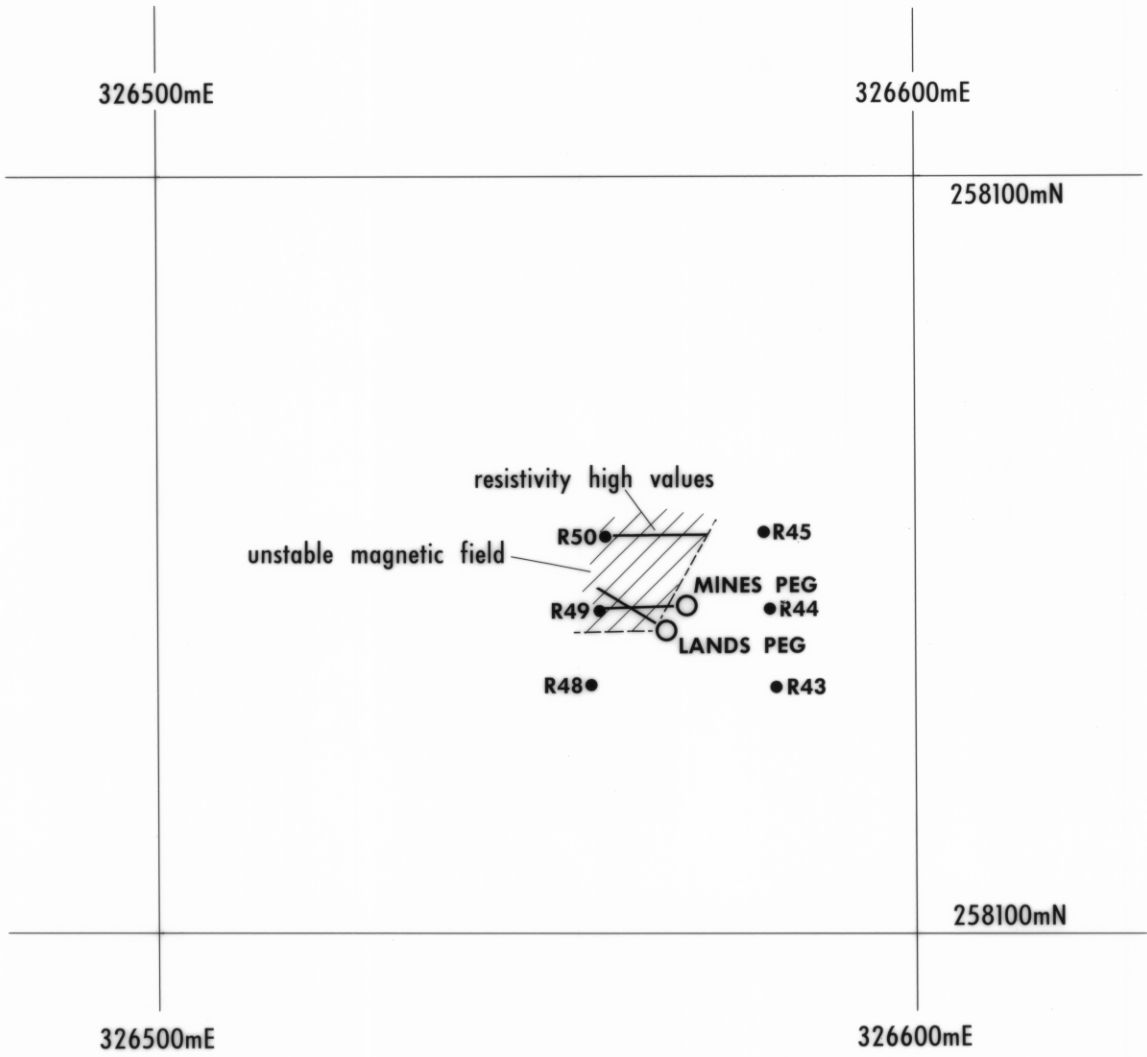

4498 E

873

5 cm

# RESISTIVITY ANOMALY GOVERNORS RESIDENCE

Figure 4

4498 E

87