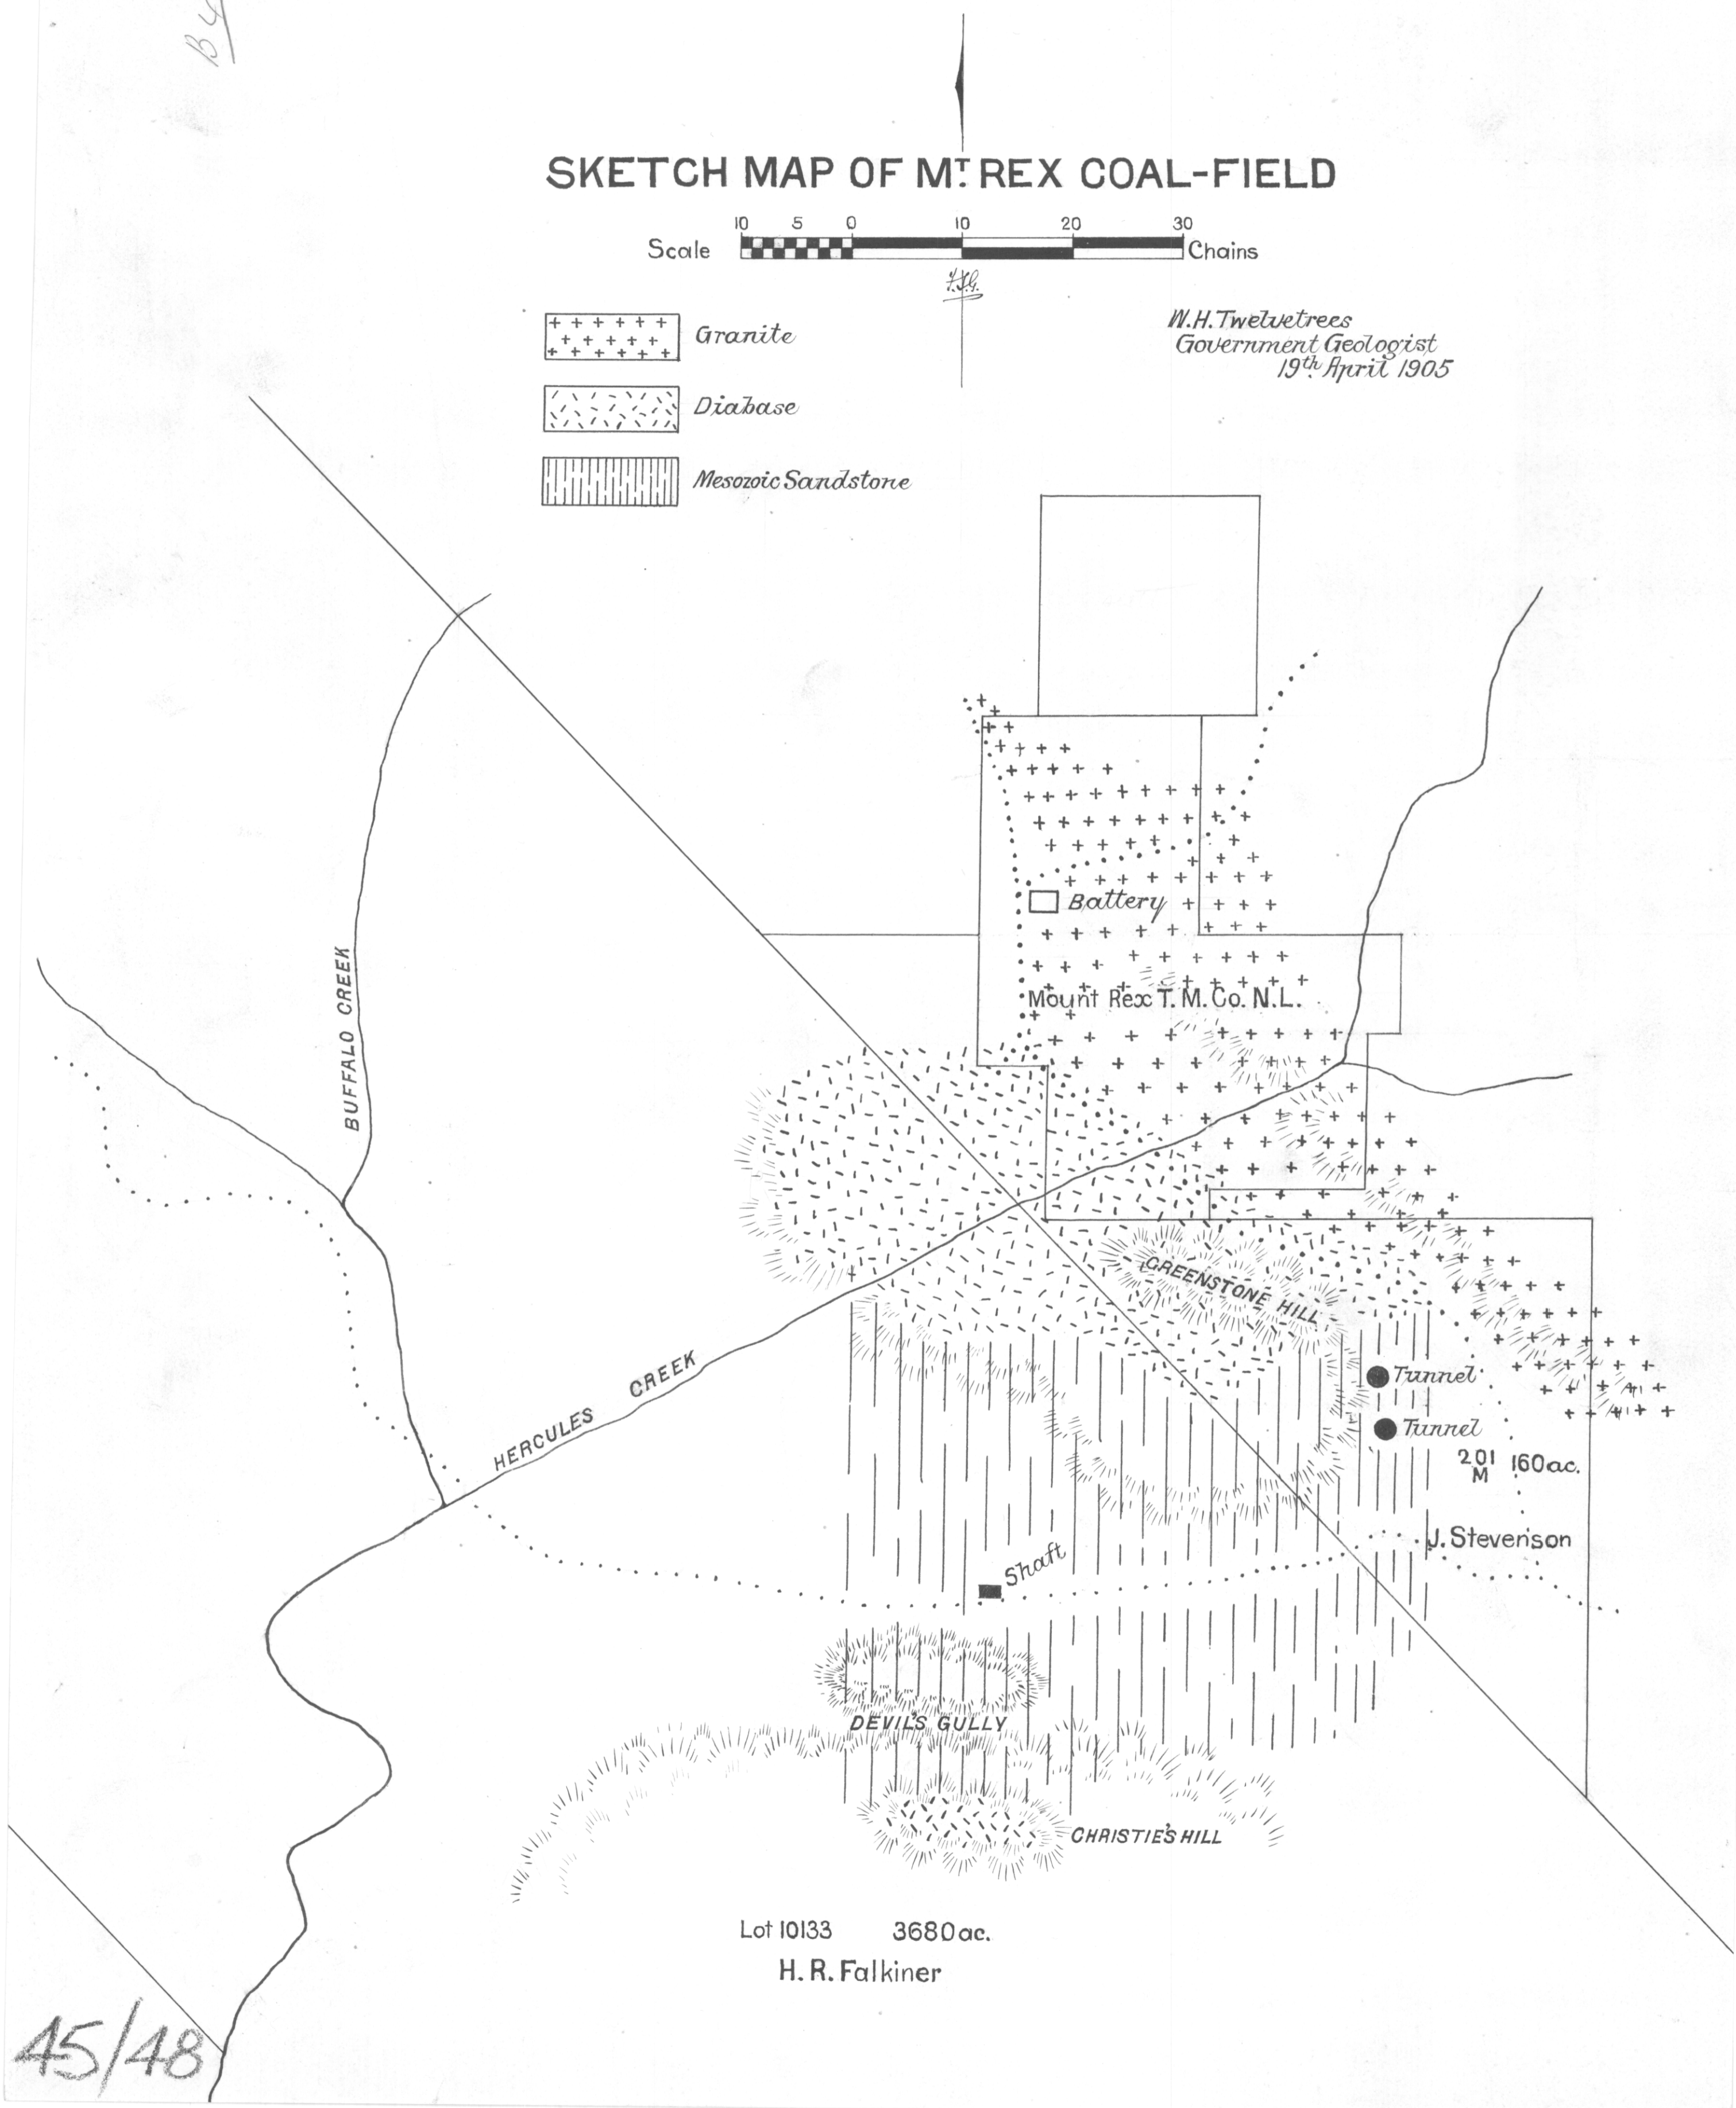

5 cm

119

to half size

B 4575

SKETCH MAP OF MOUNT REX COAL-FIELD

Scale 10 5 0 10 20 30 Chains

-  Granite
-  Diabase
-  Mesozoic Sandstone

W.H. Twelvetrees
Government Geologist
19th April 1905

45/48