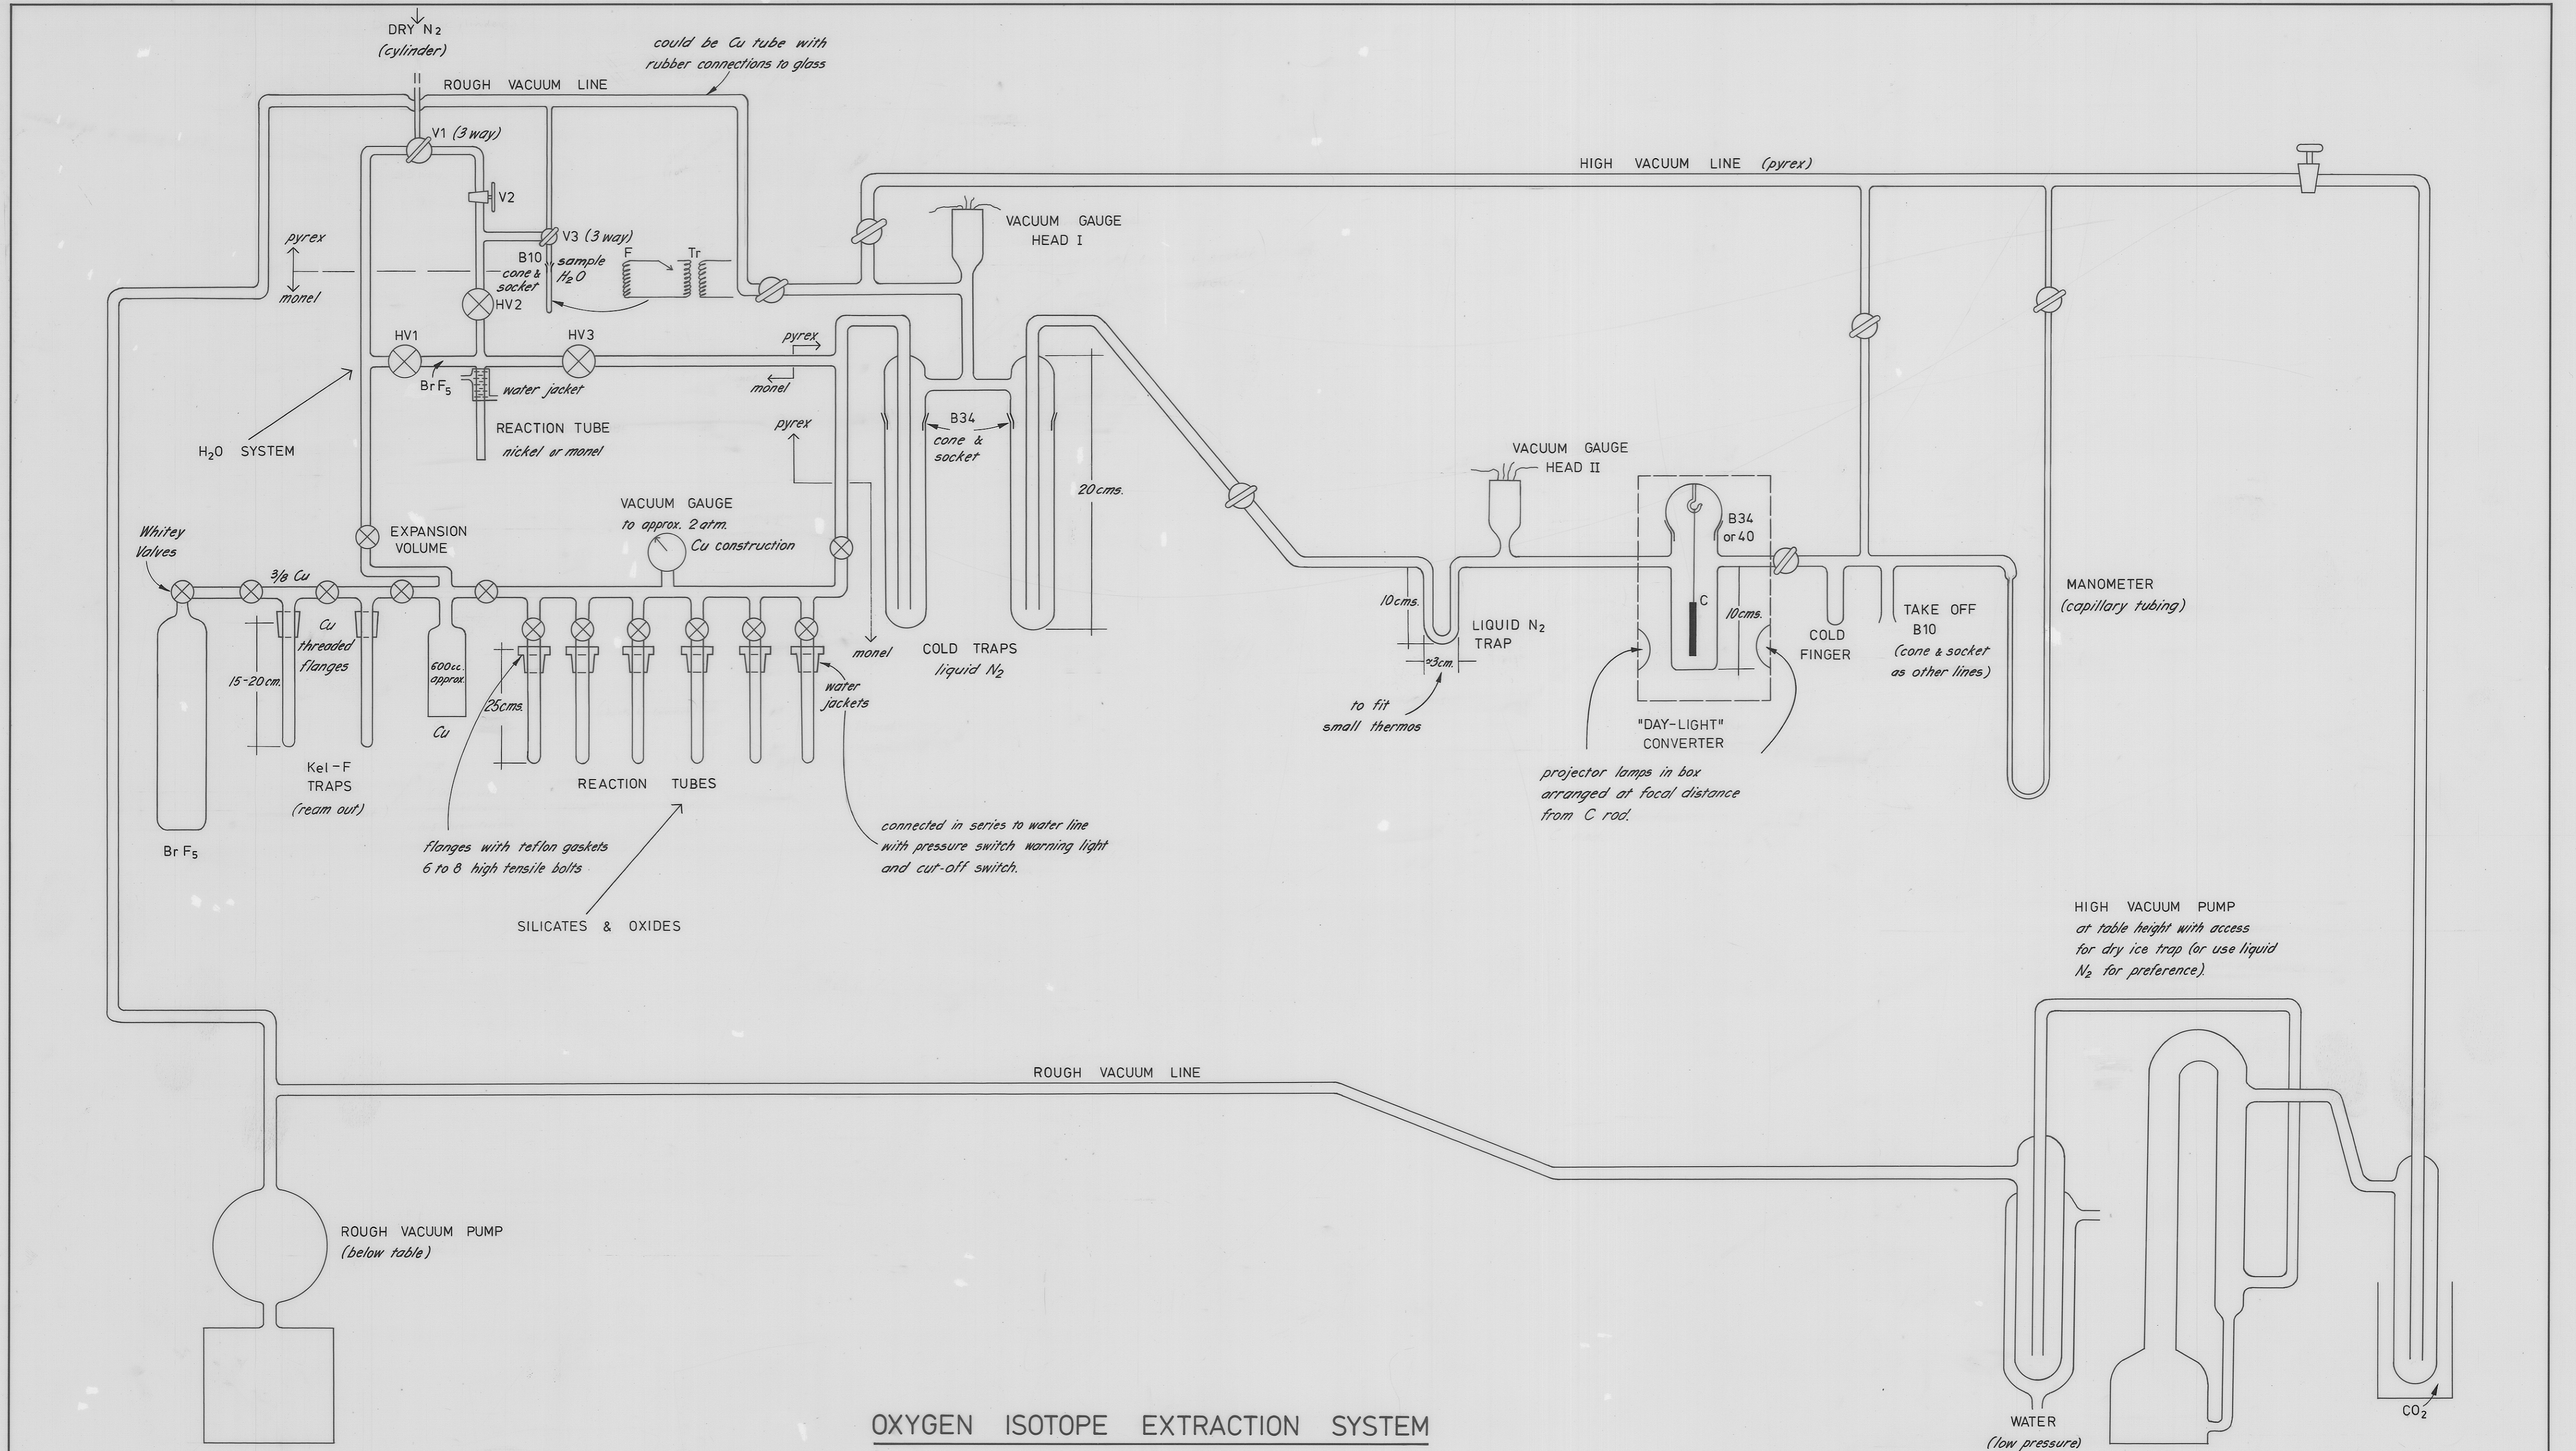

5 cm

**OXYGEN ISOTOPE EXTRACTION SYSTEM**  
 ADAPTED BY: D. C. GREEN