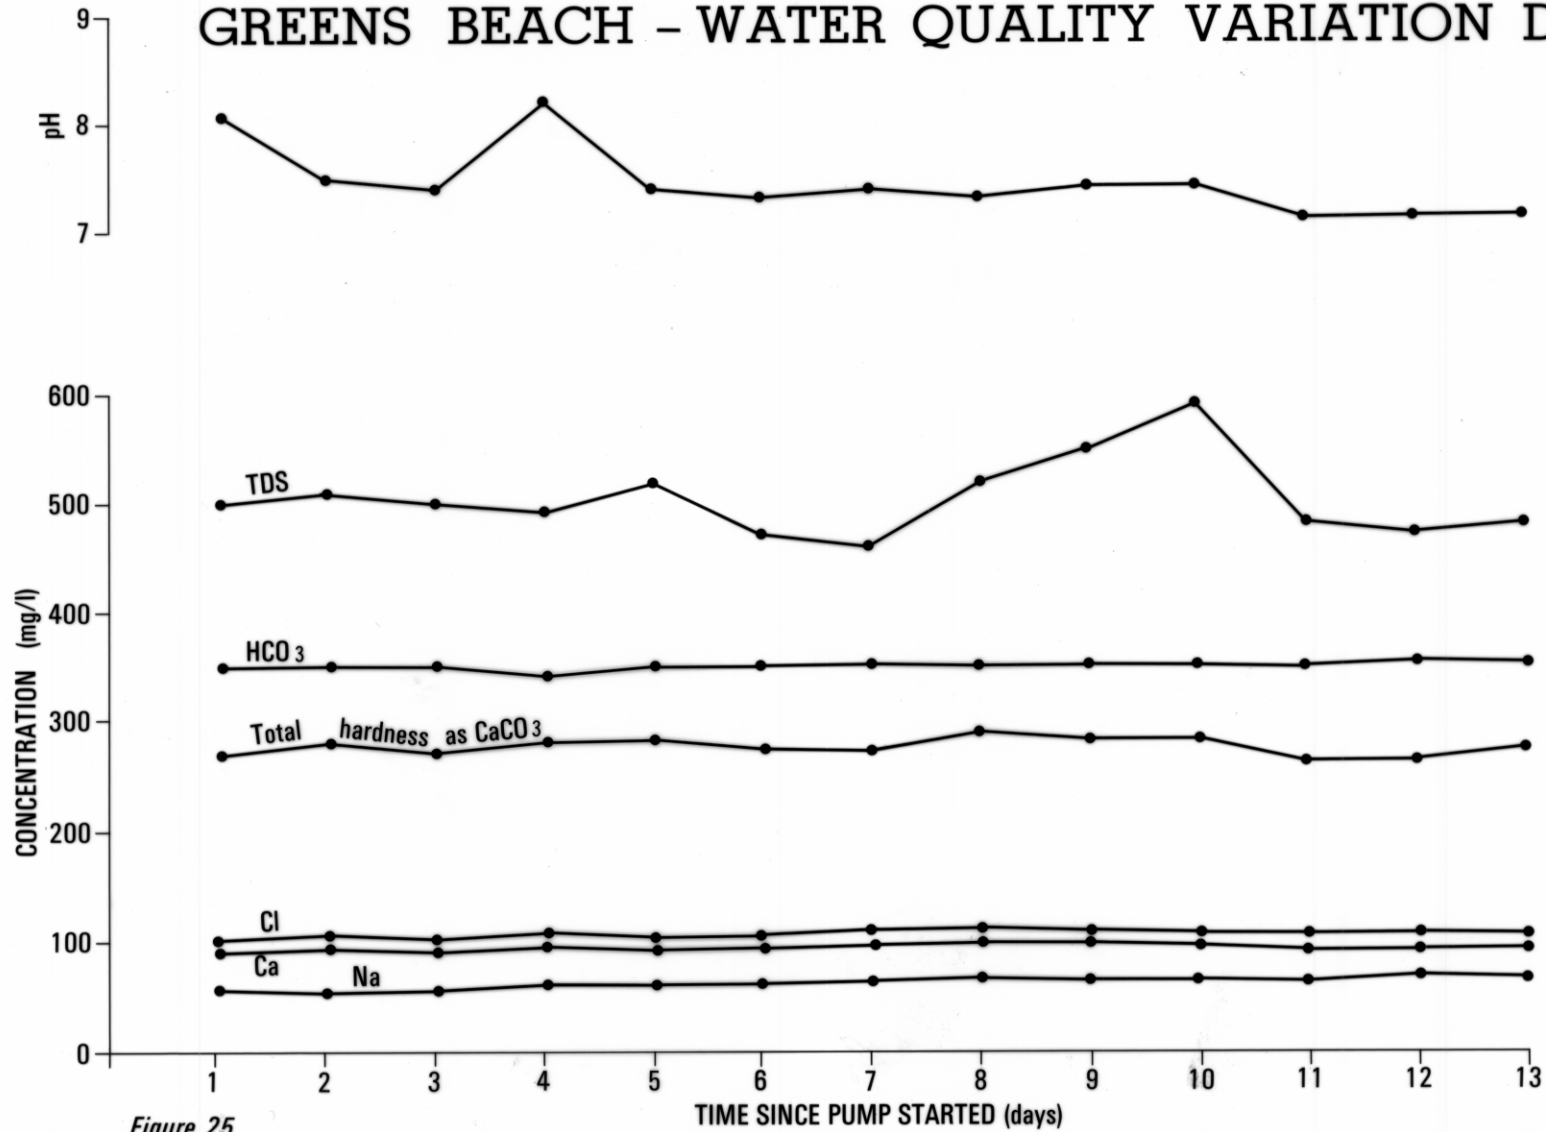

4565 X

5 cm

115

GREENS BEACH - WATER QUALITY VARIATION DIAGRAM

Figure 25