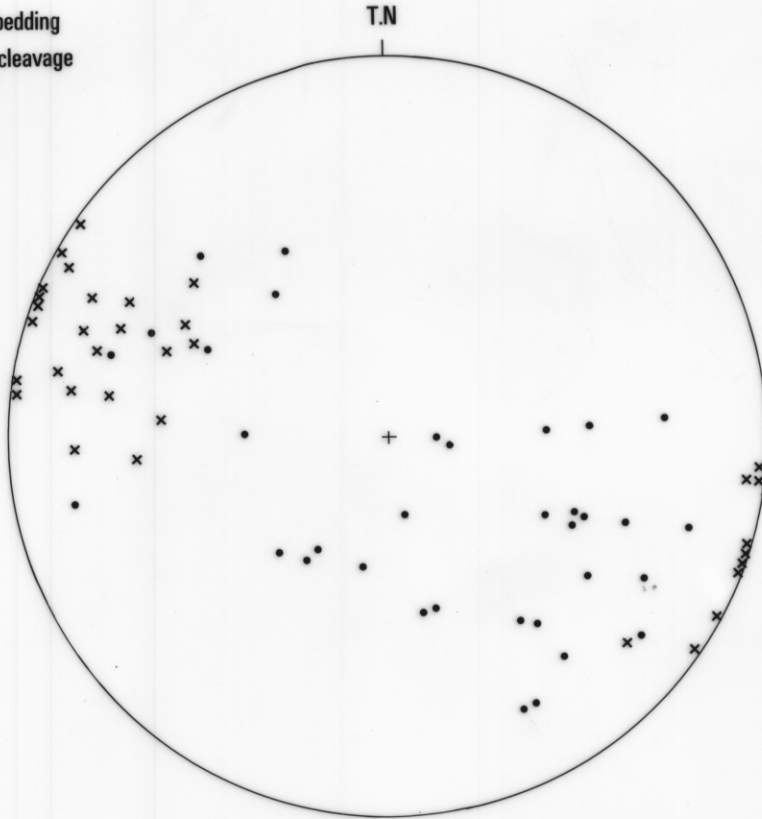

4574

4574
B

130

5 cm

STEREOGRAPHIC PLOTS

- Pole to bedding
- x Pole to cleavage

- Plunge of minor fold
- Rose diagram: Trend of cleavage