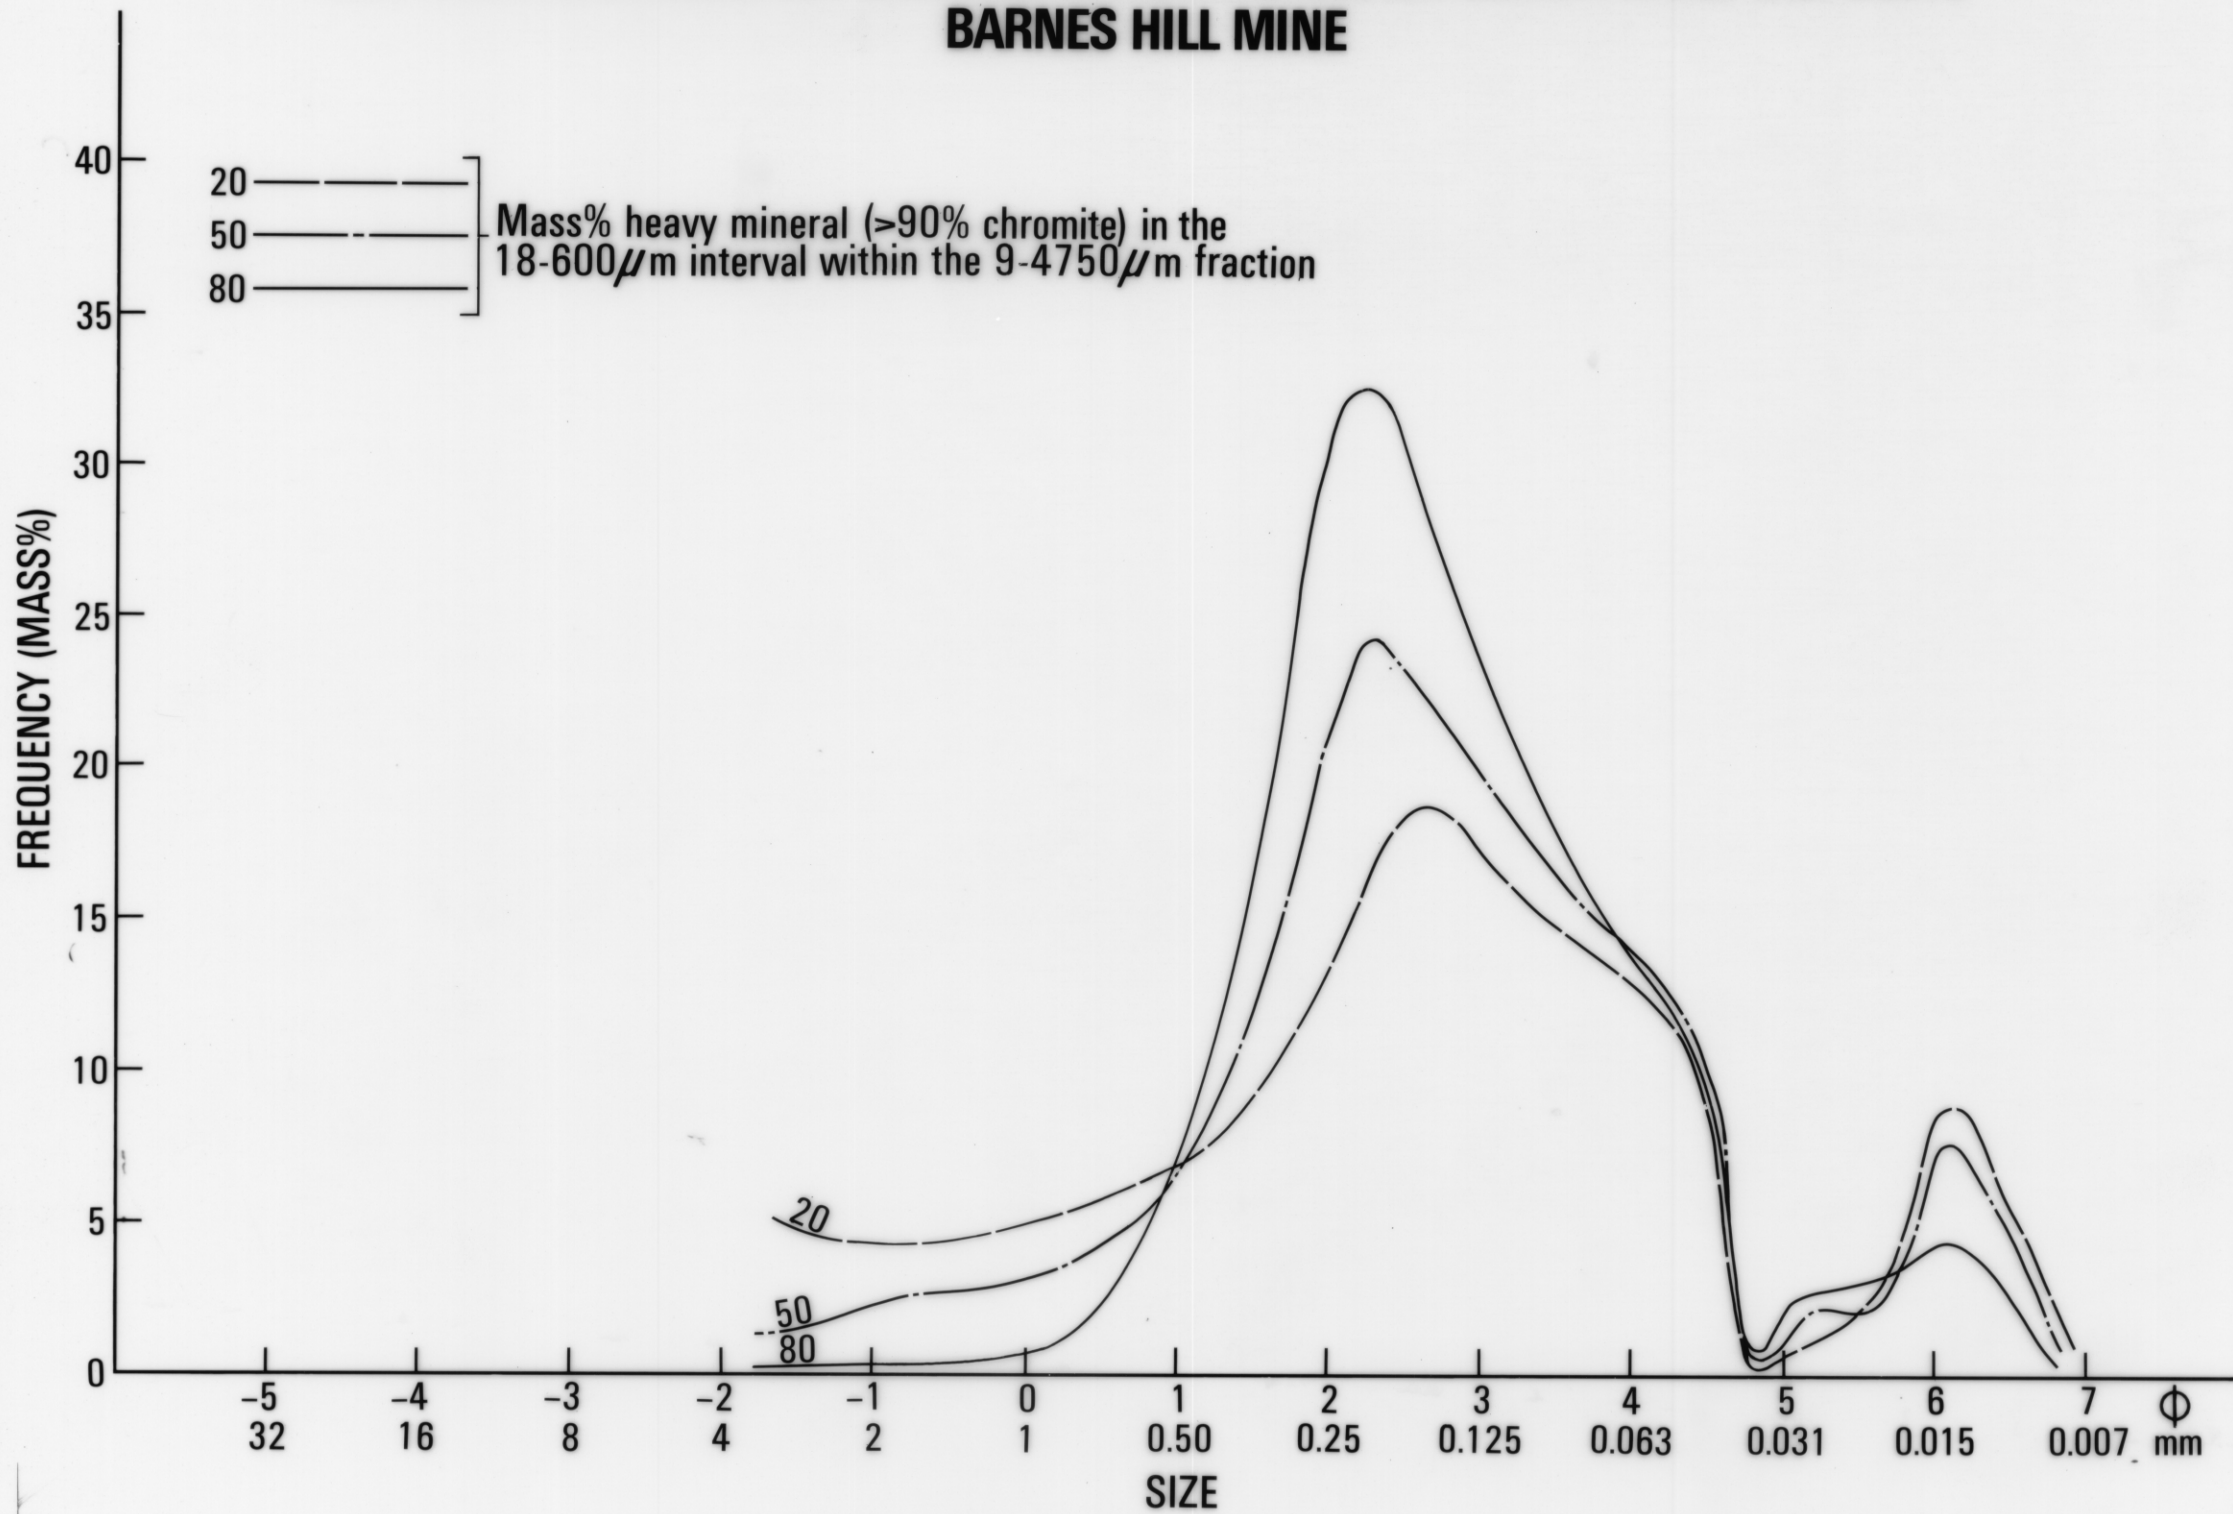

4584 A

67.4

SIZE DISTRIBUTIONS OF VARYING CHROMITE GRADE BEACH SAND DEPOSITS BARNES HILL MINE

REDUCE TO 198 mm

140

9

4584