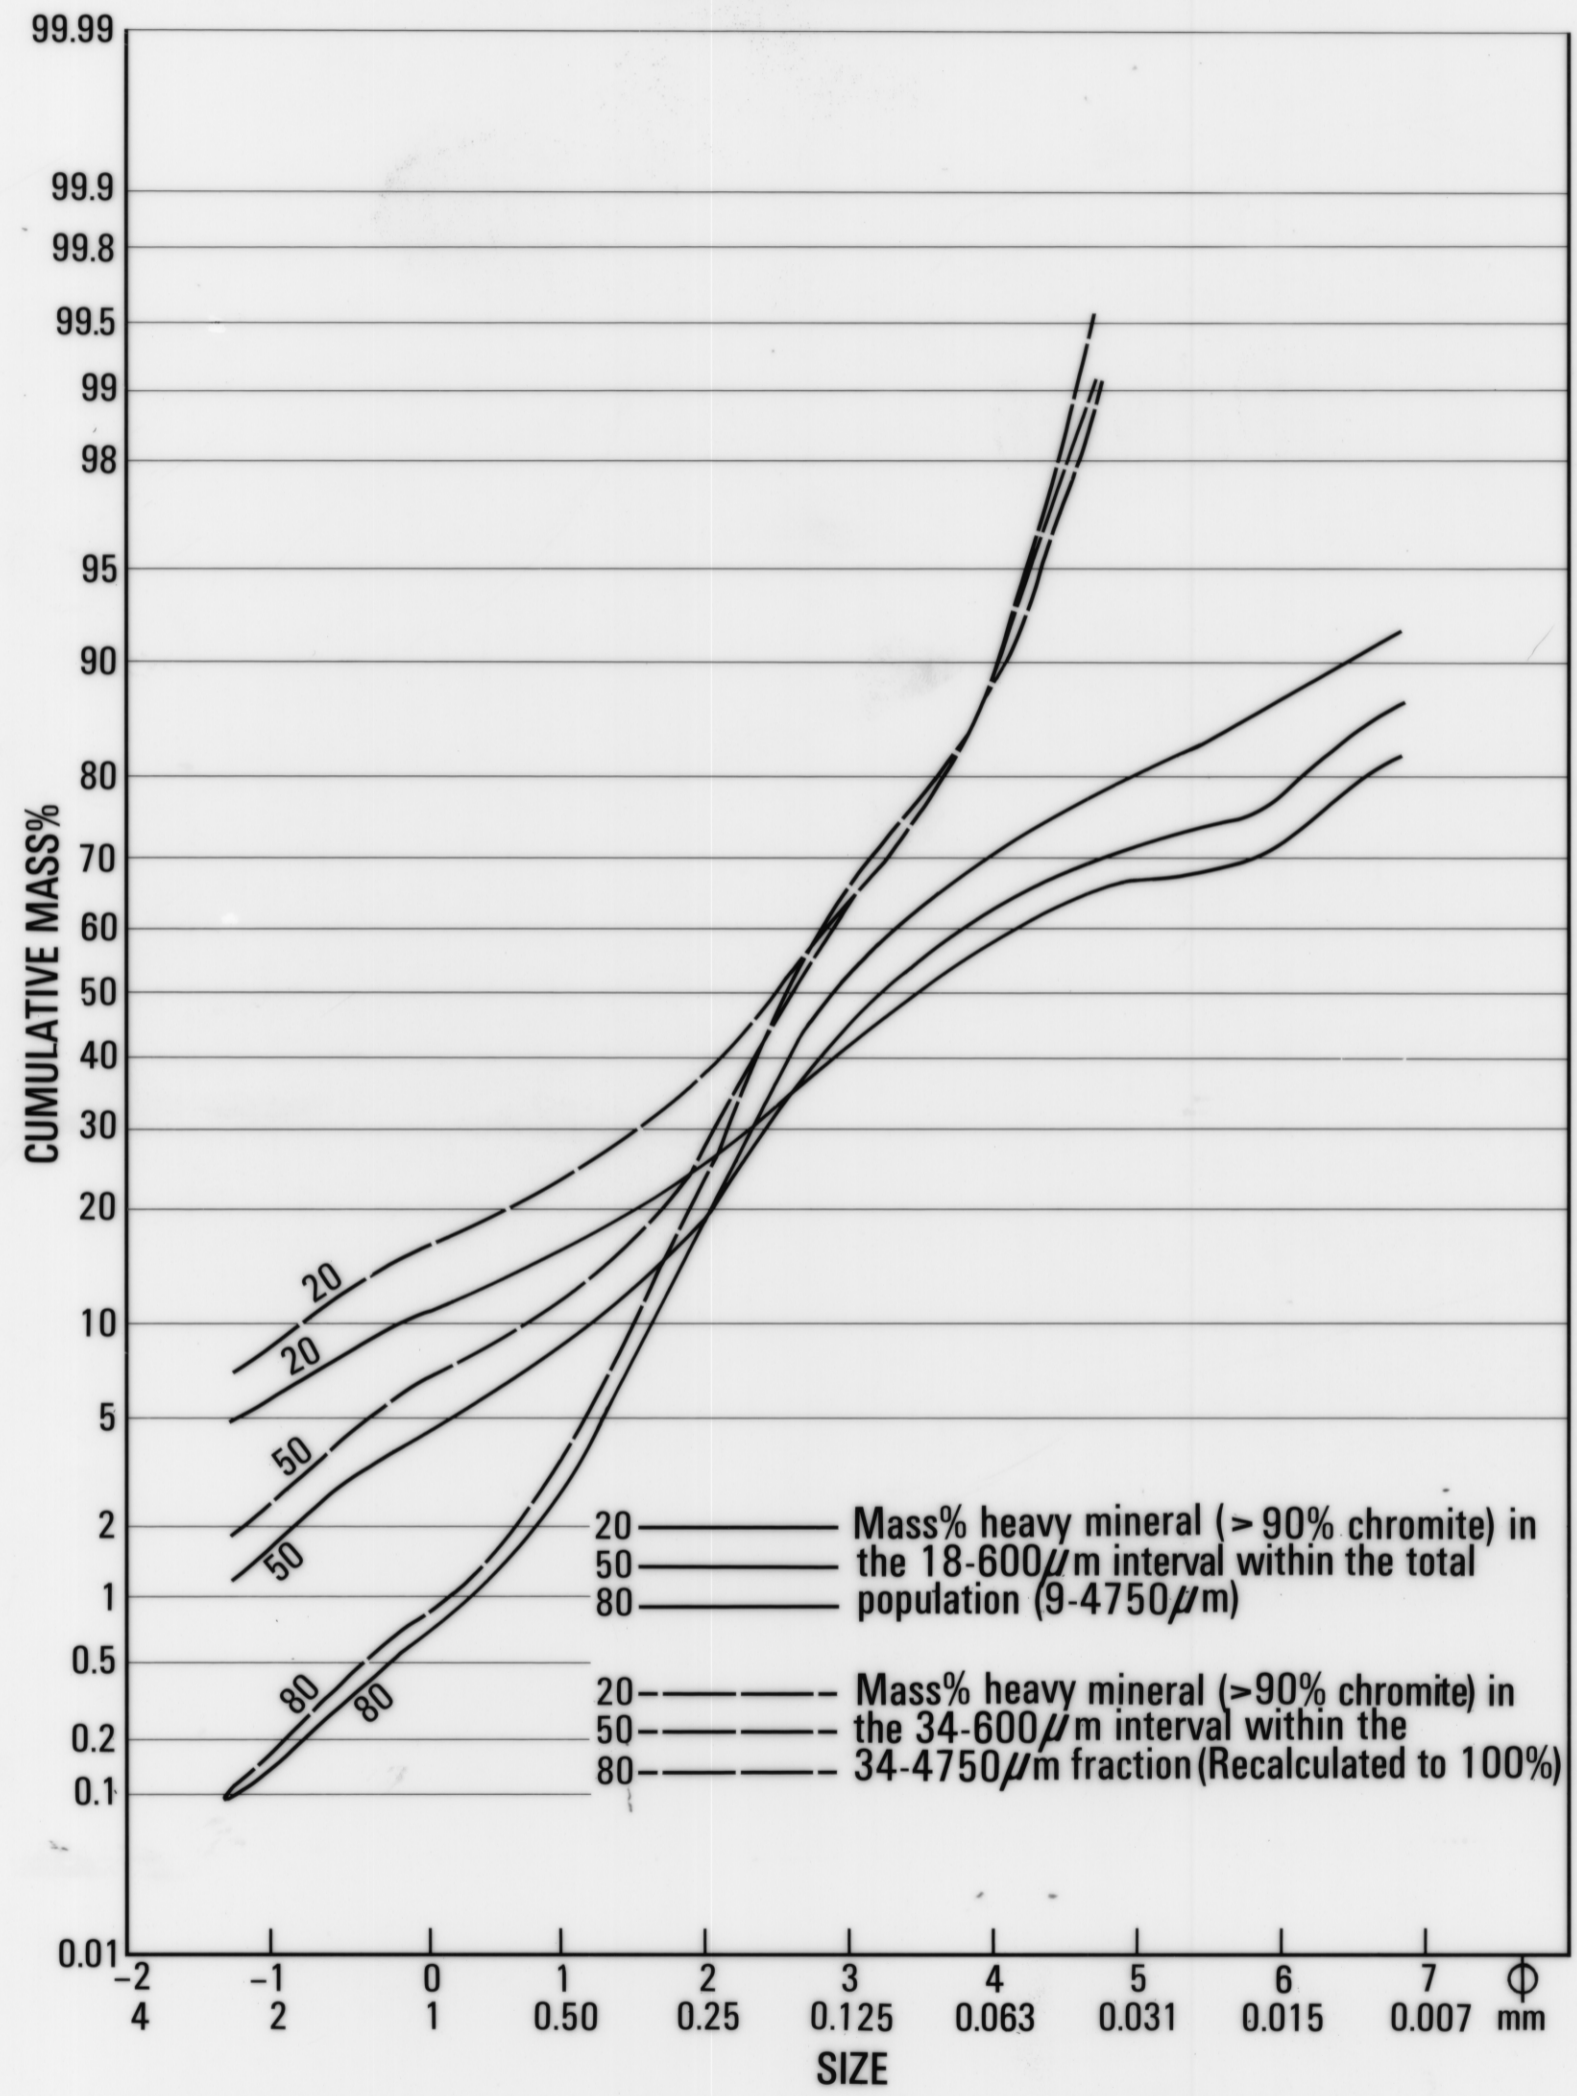

### GRAIN SIZE DISTRIBUTIONS OF BEACH SANDS BARNES HILL MINE

REDUCE TO 198 mm