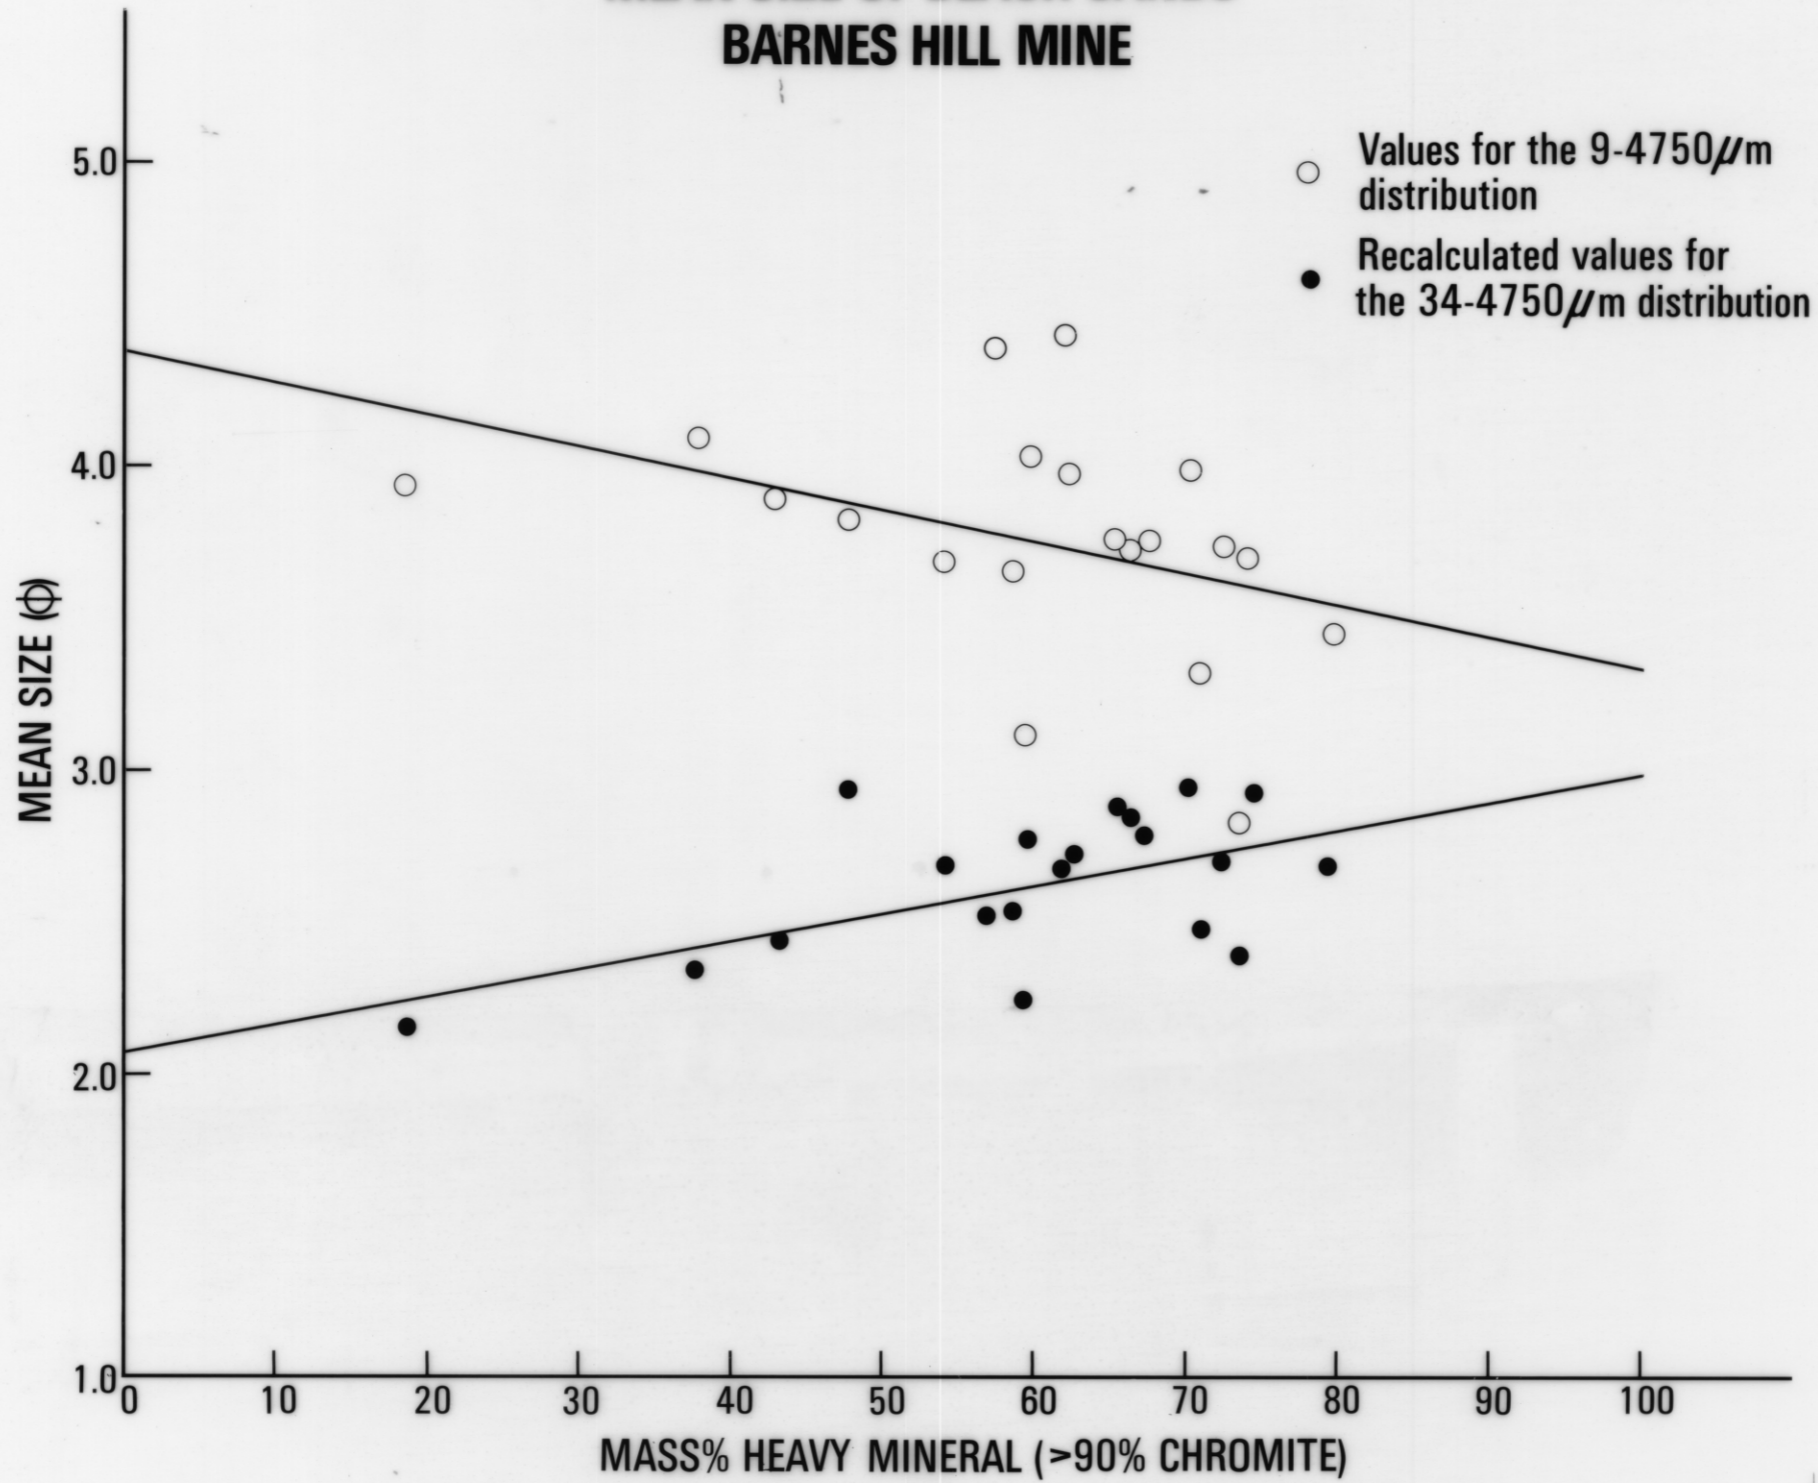

4584 D

83.6

### MEAN SIZE OF BEACH SANDS BARNES HILL MINE

REDUCE TO 198 mm

143

12

4584