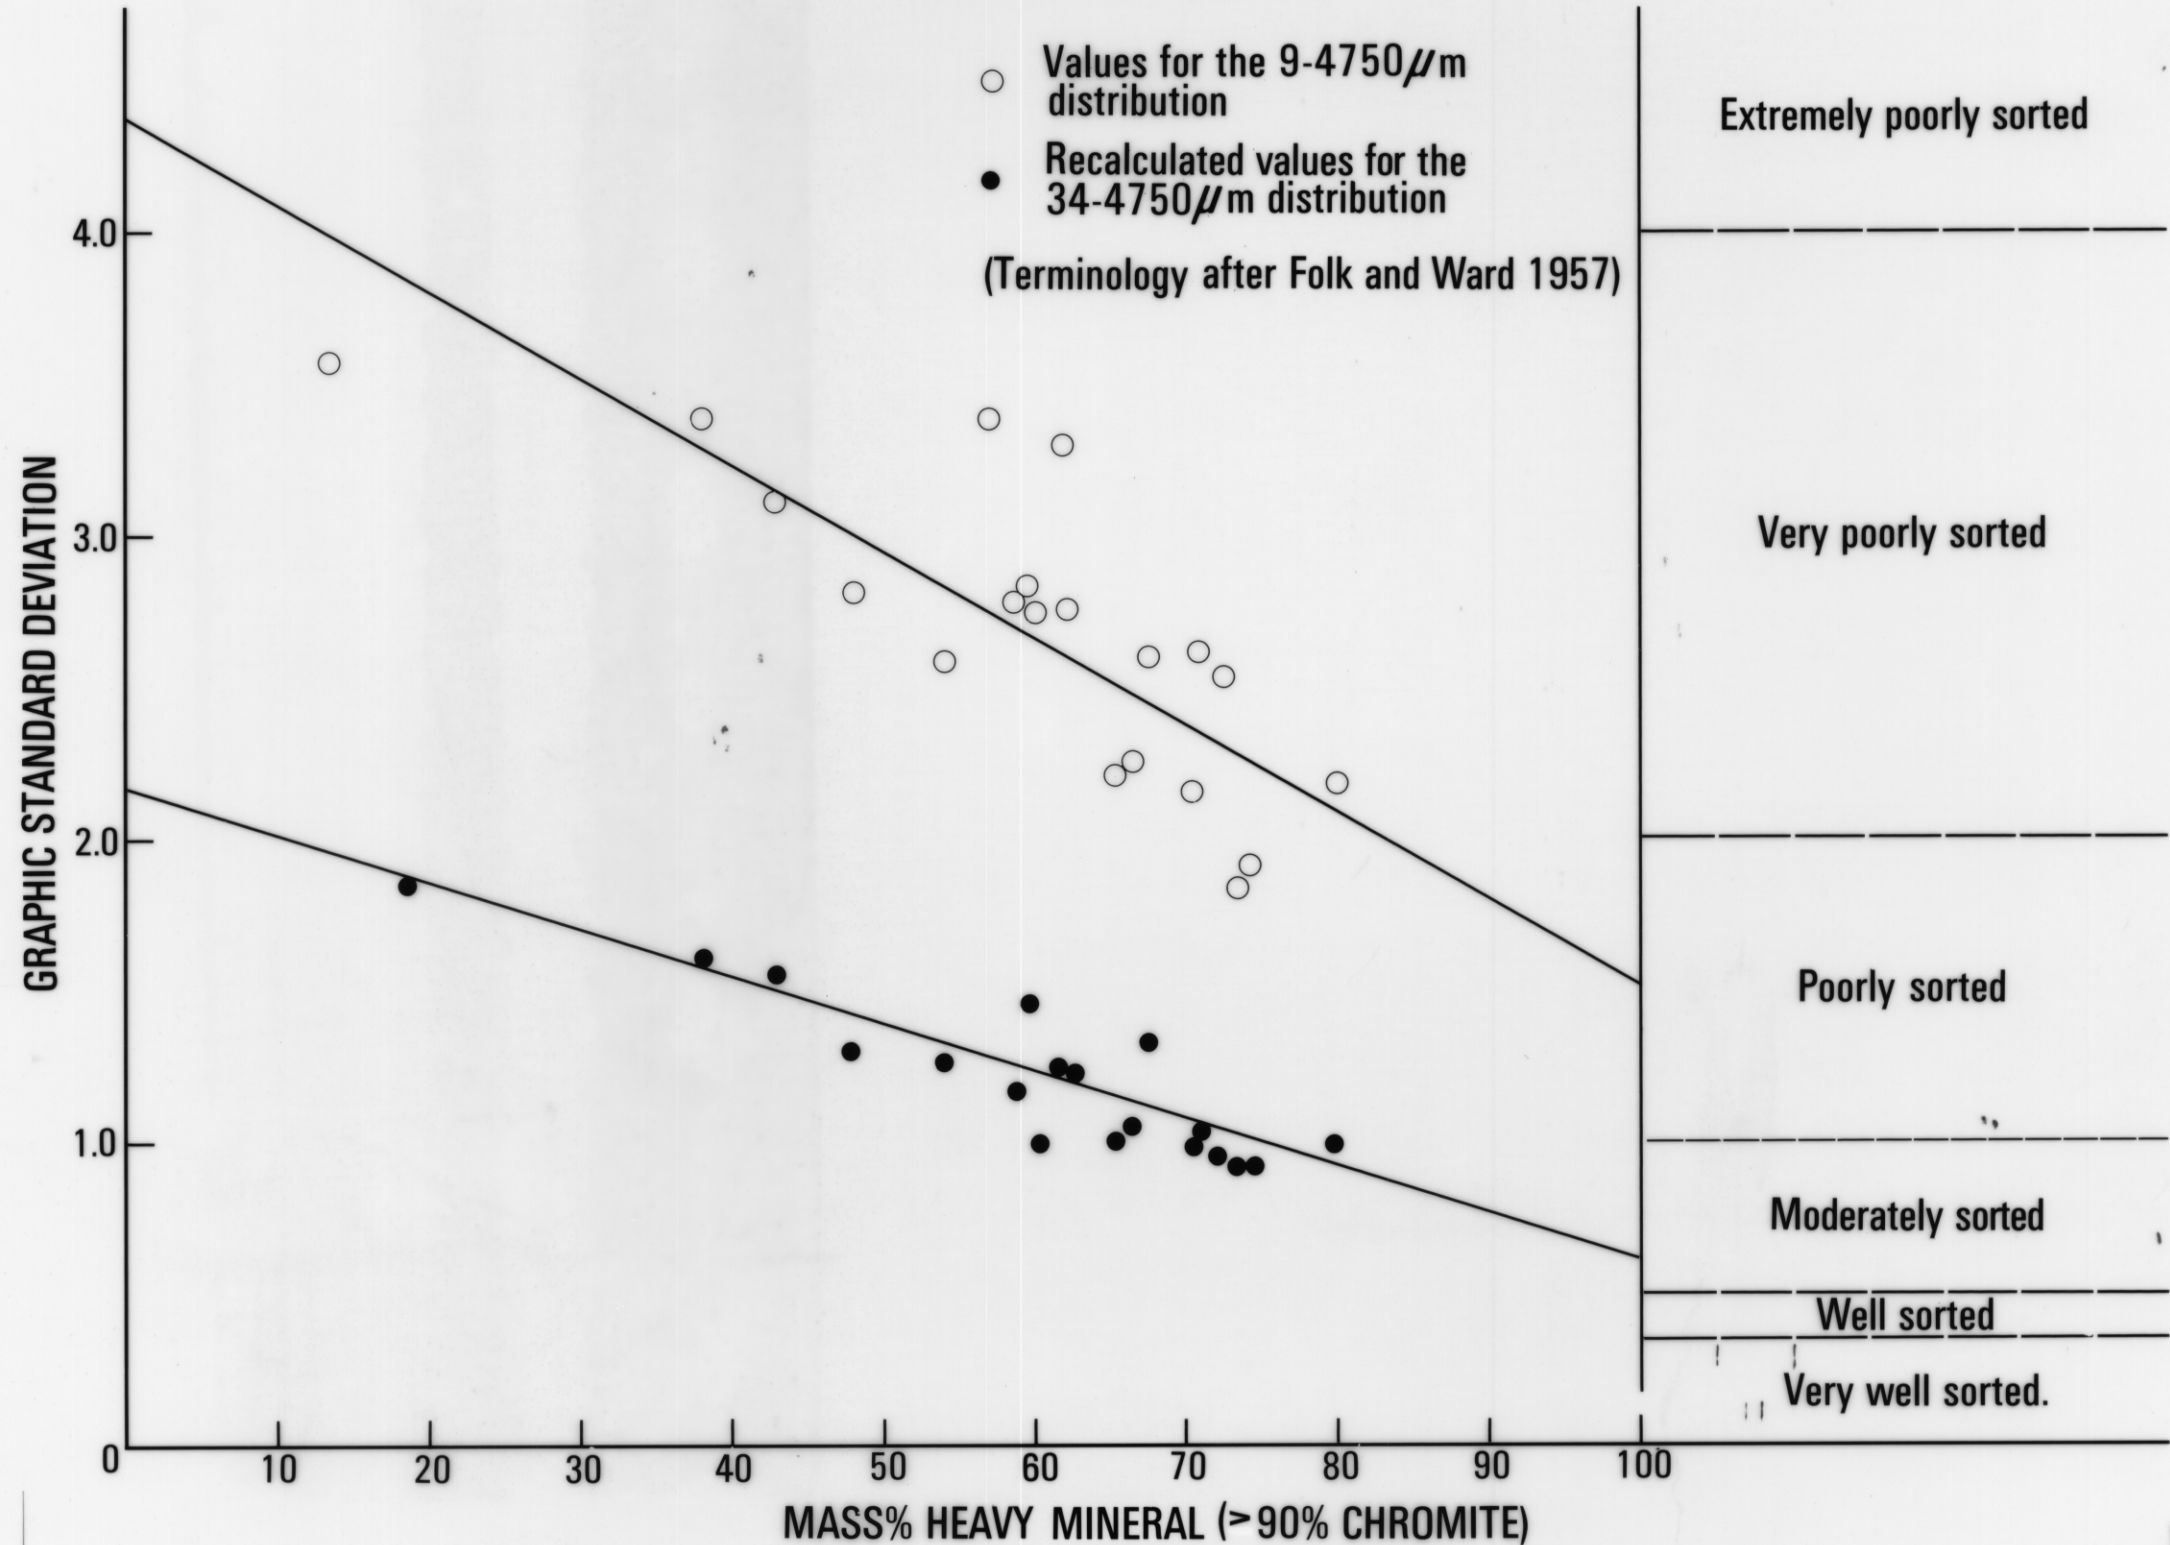

4584 E

69.8

SORTING OF BEACH SANDS BARNES HILL MINE

REDUCE TO 198mm

144

13
4584