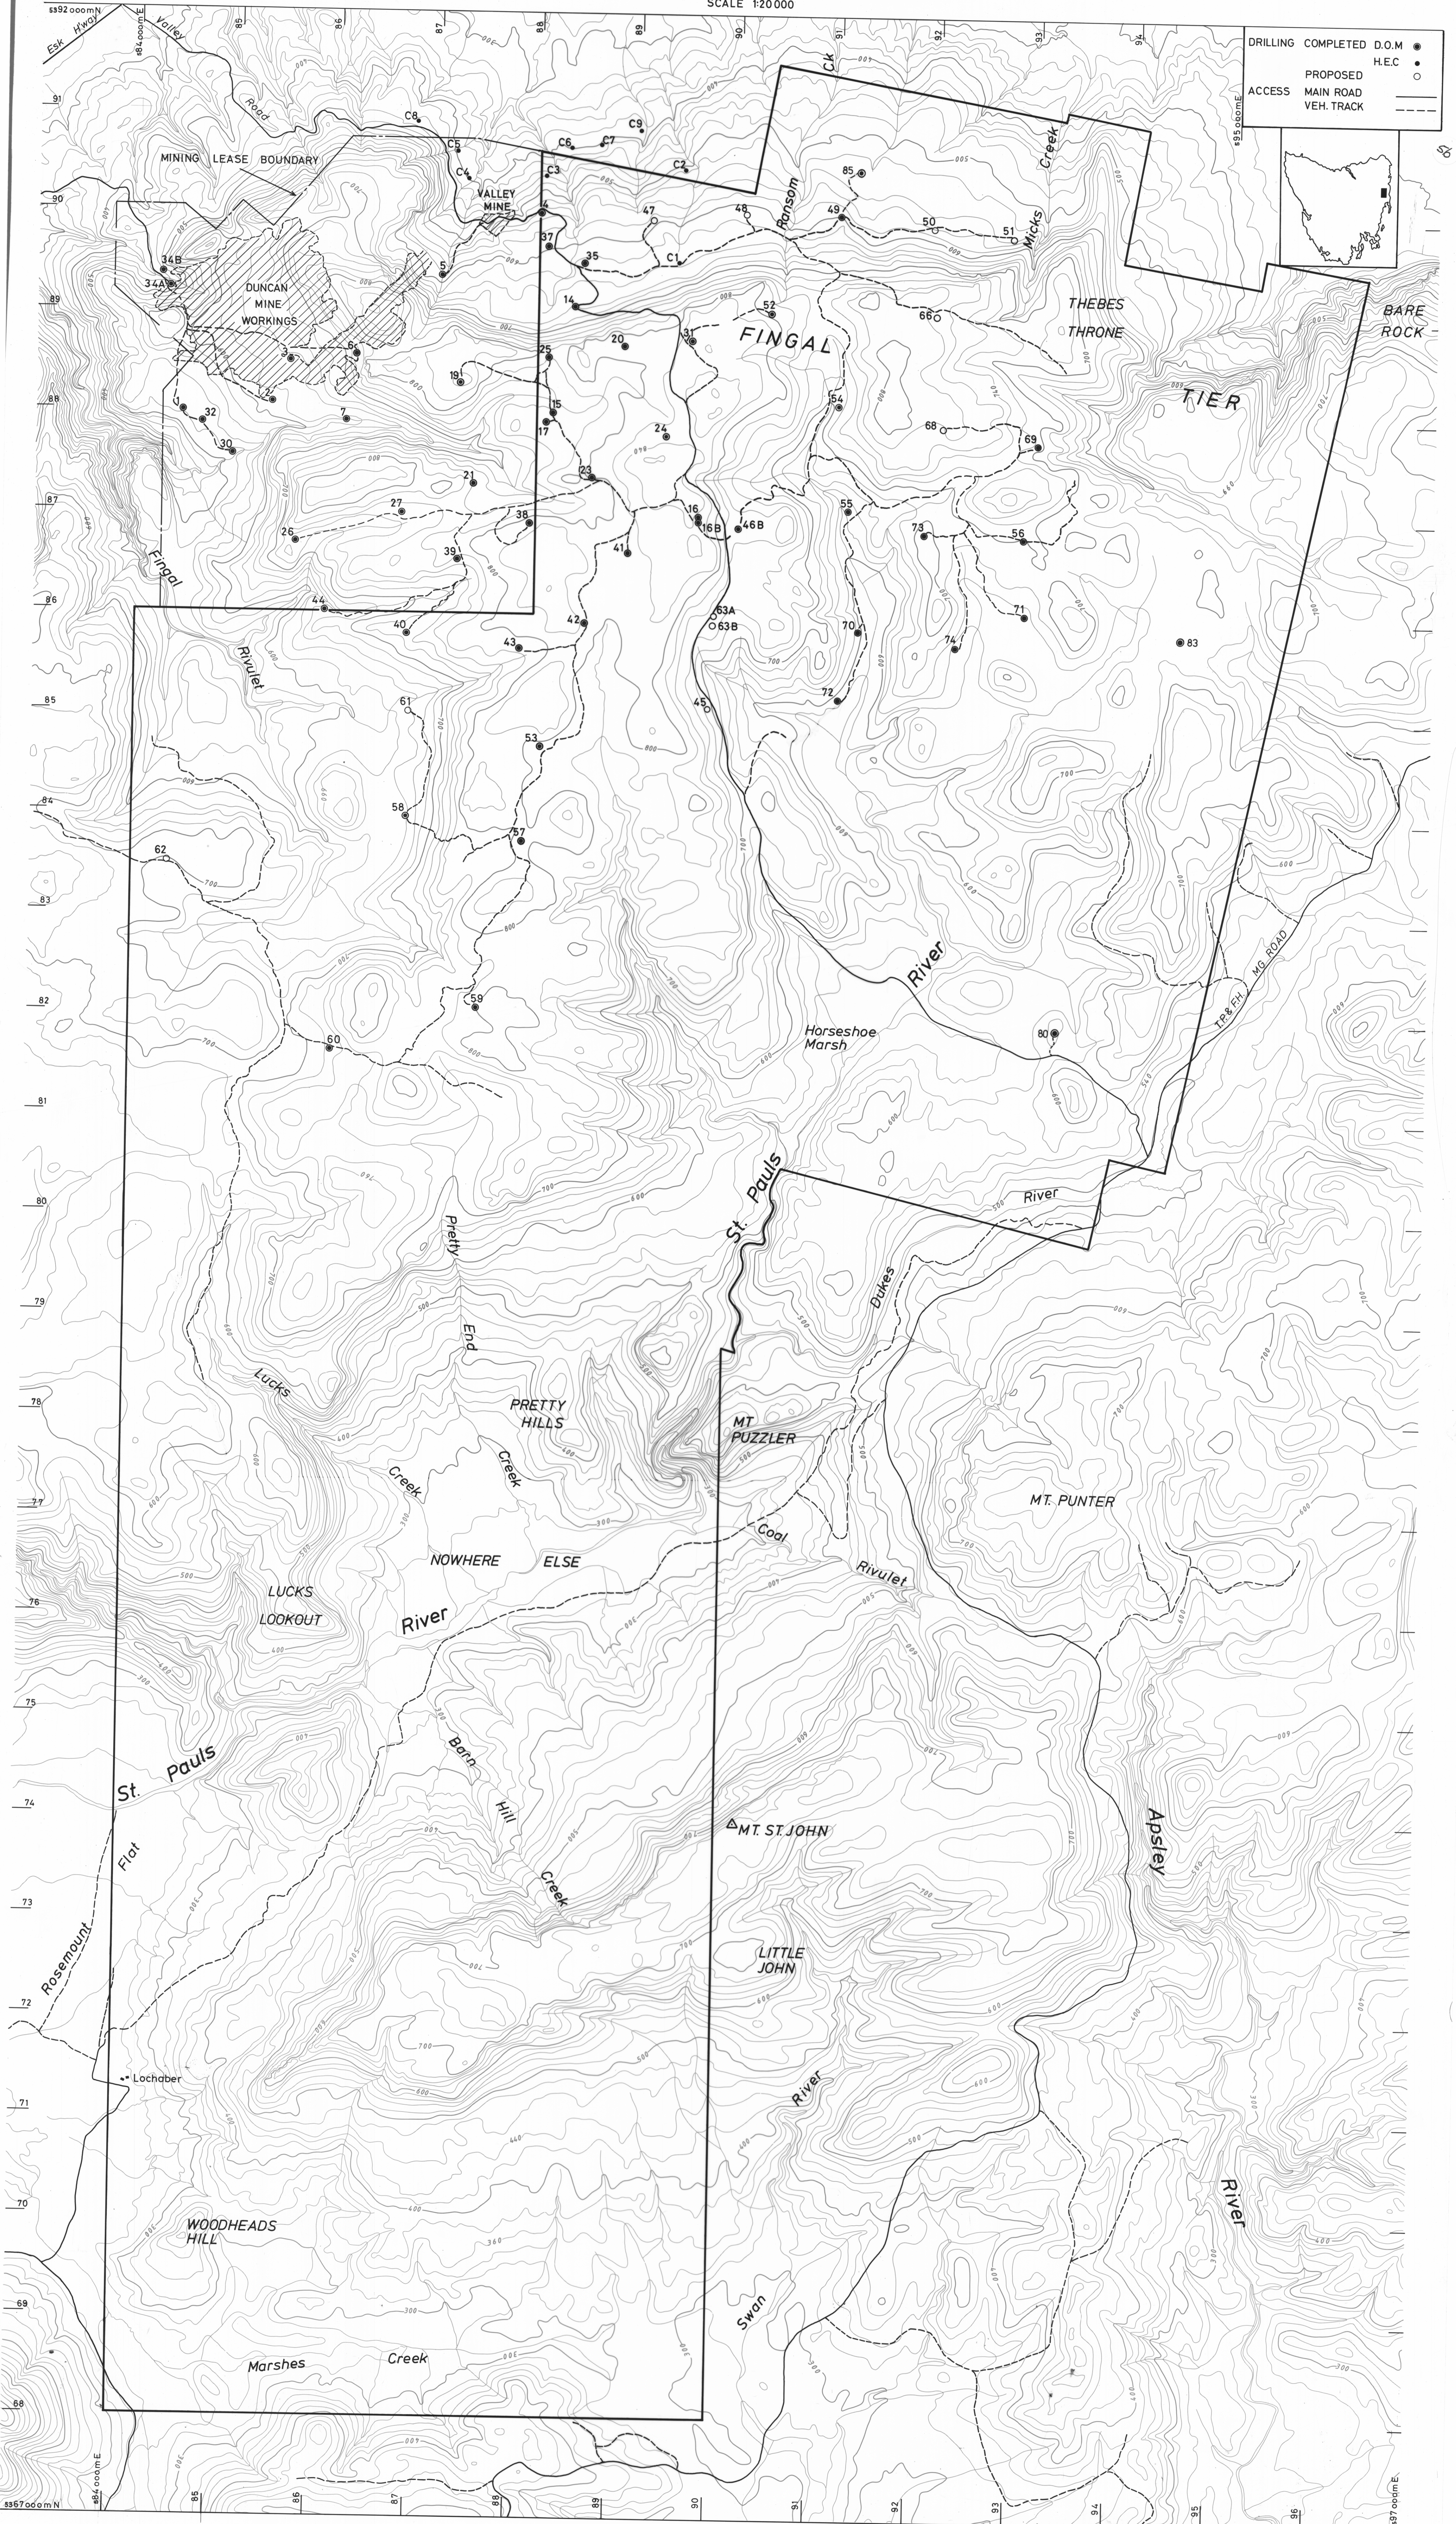

COAL EXPLORATION
AREA EXEMPT FROM THE MINING ACT 1929

SCALE 1:20000

DRILLING COMPLETED D.O.M.	●
H.E.C.	○
PROPOSED	○
ACCESS	---
MAIN ROAD	—
VEH. TRACK	- - -