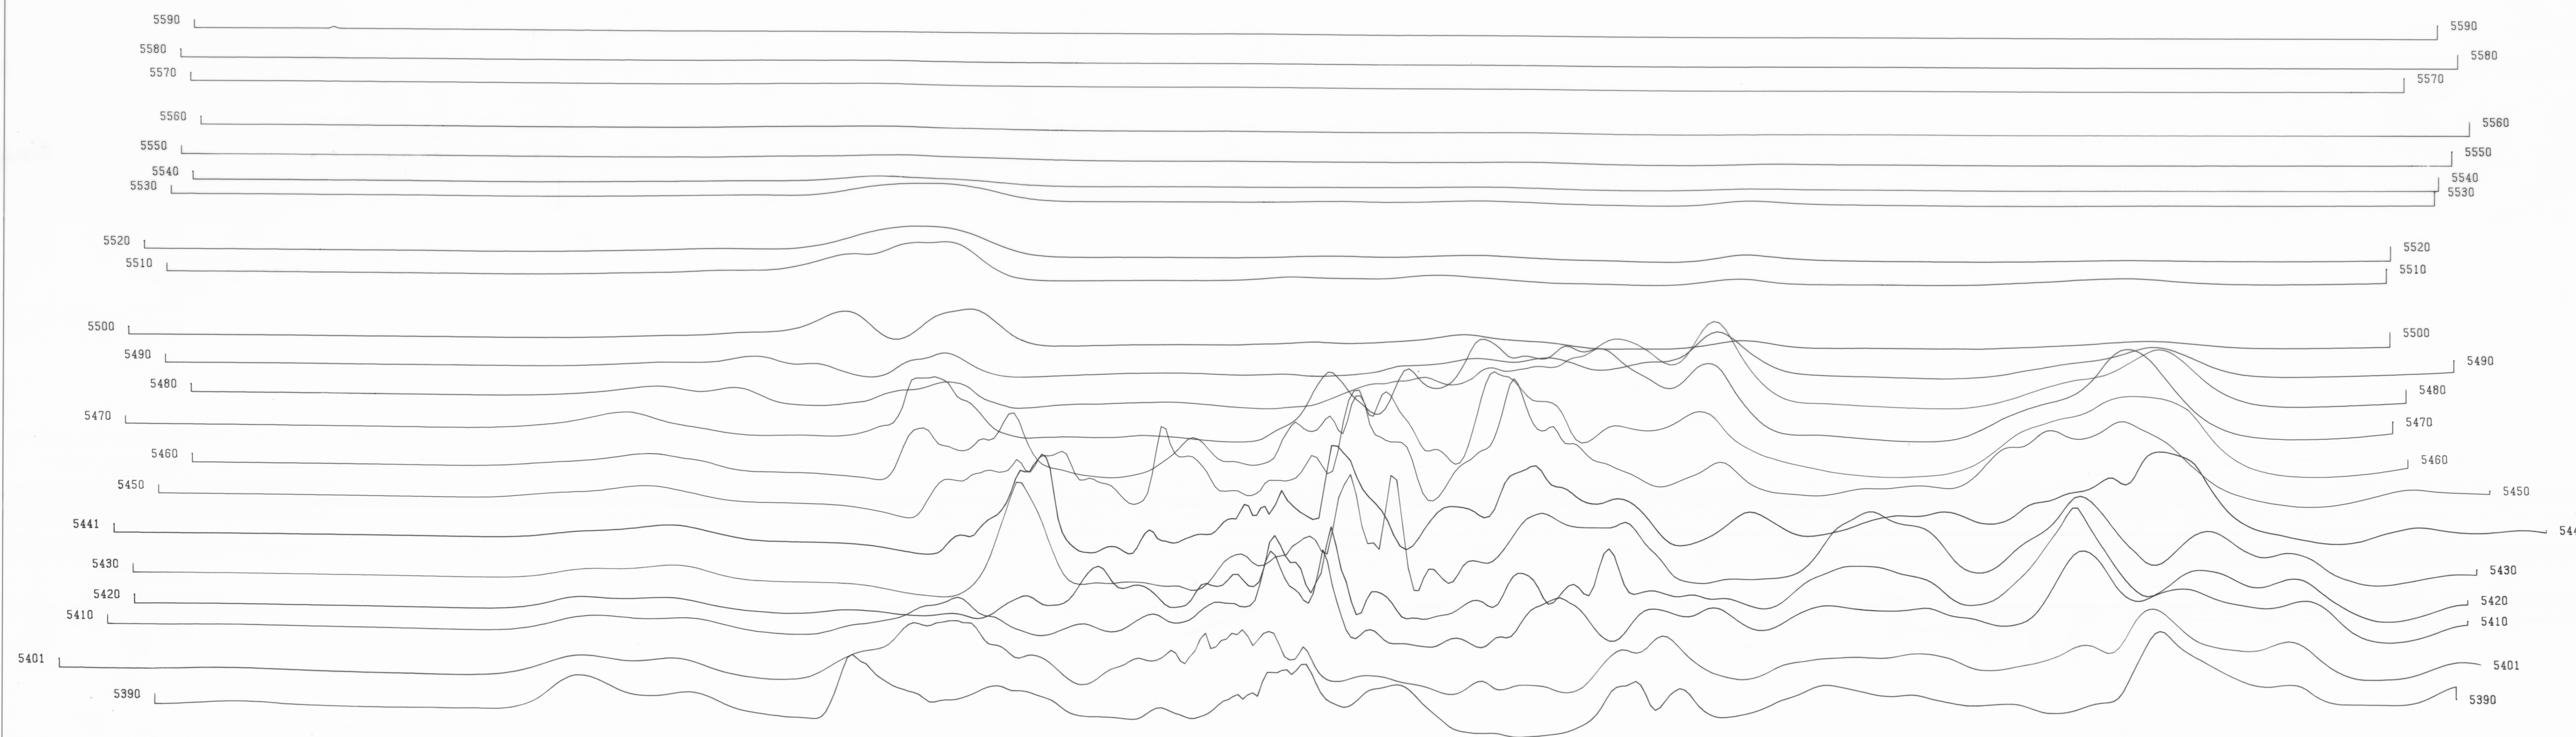

GEOEX PTY LTD

TASMANIAN
DEPARTMENT OF MINES

FINGAL TIER AREA TASMANIA

STACKED PROFILES OF TOTAL MAGNETIC INTENSITY

VERTICAL SCALE 200 GAMMA PER CM.
PROFILE BASE VALUE 62200
HORIZONTAL SCALE 1: 20000

LOW ALTITUDE FLIGHT LINES

LINES 5390 TO 5590