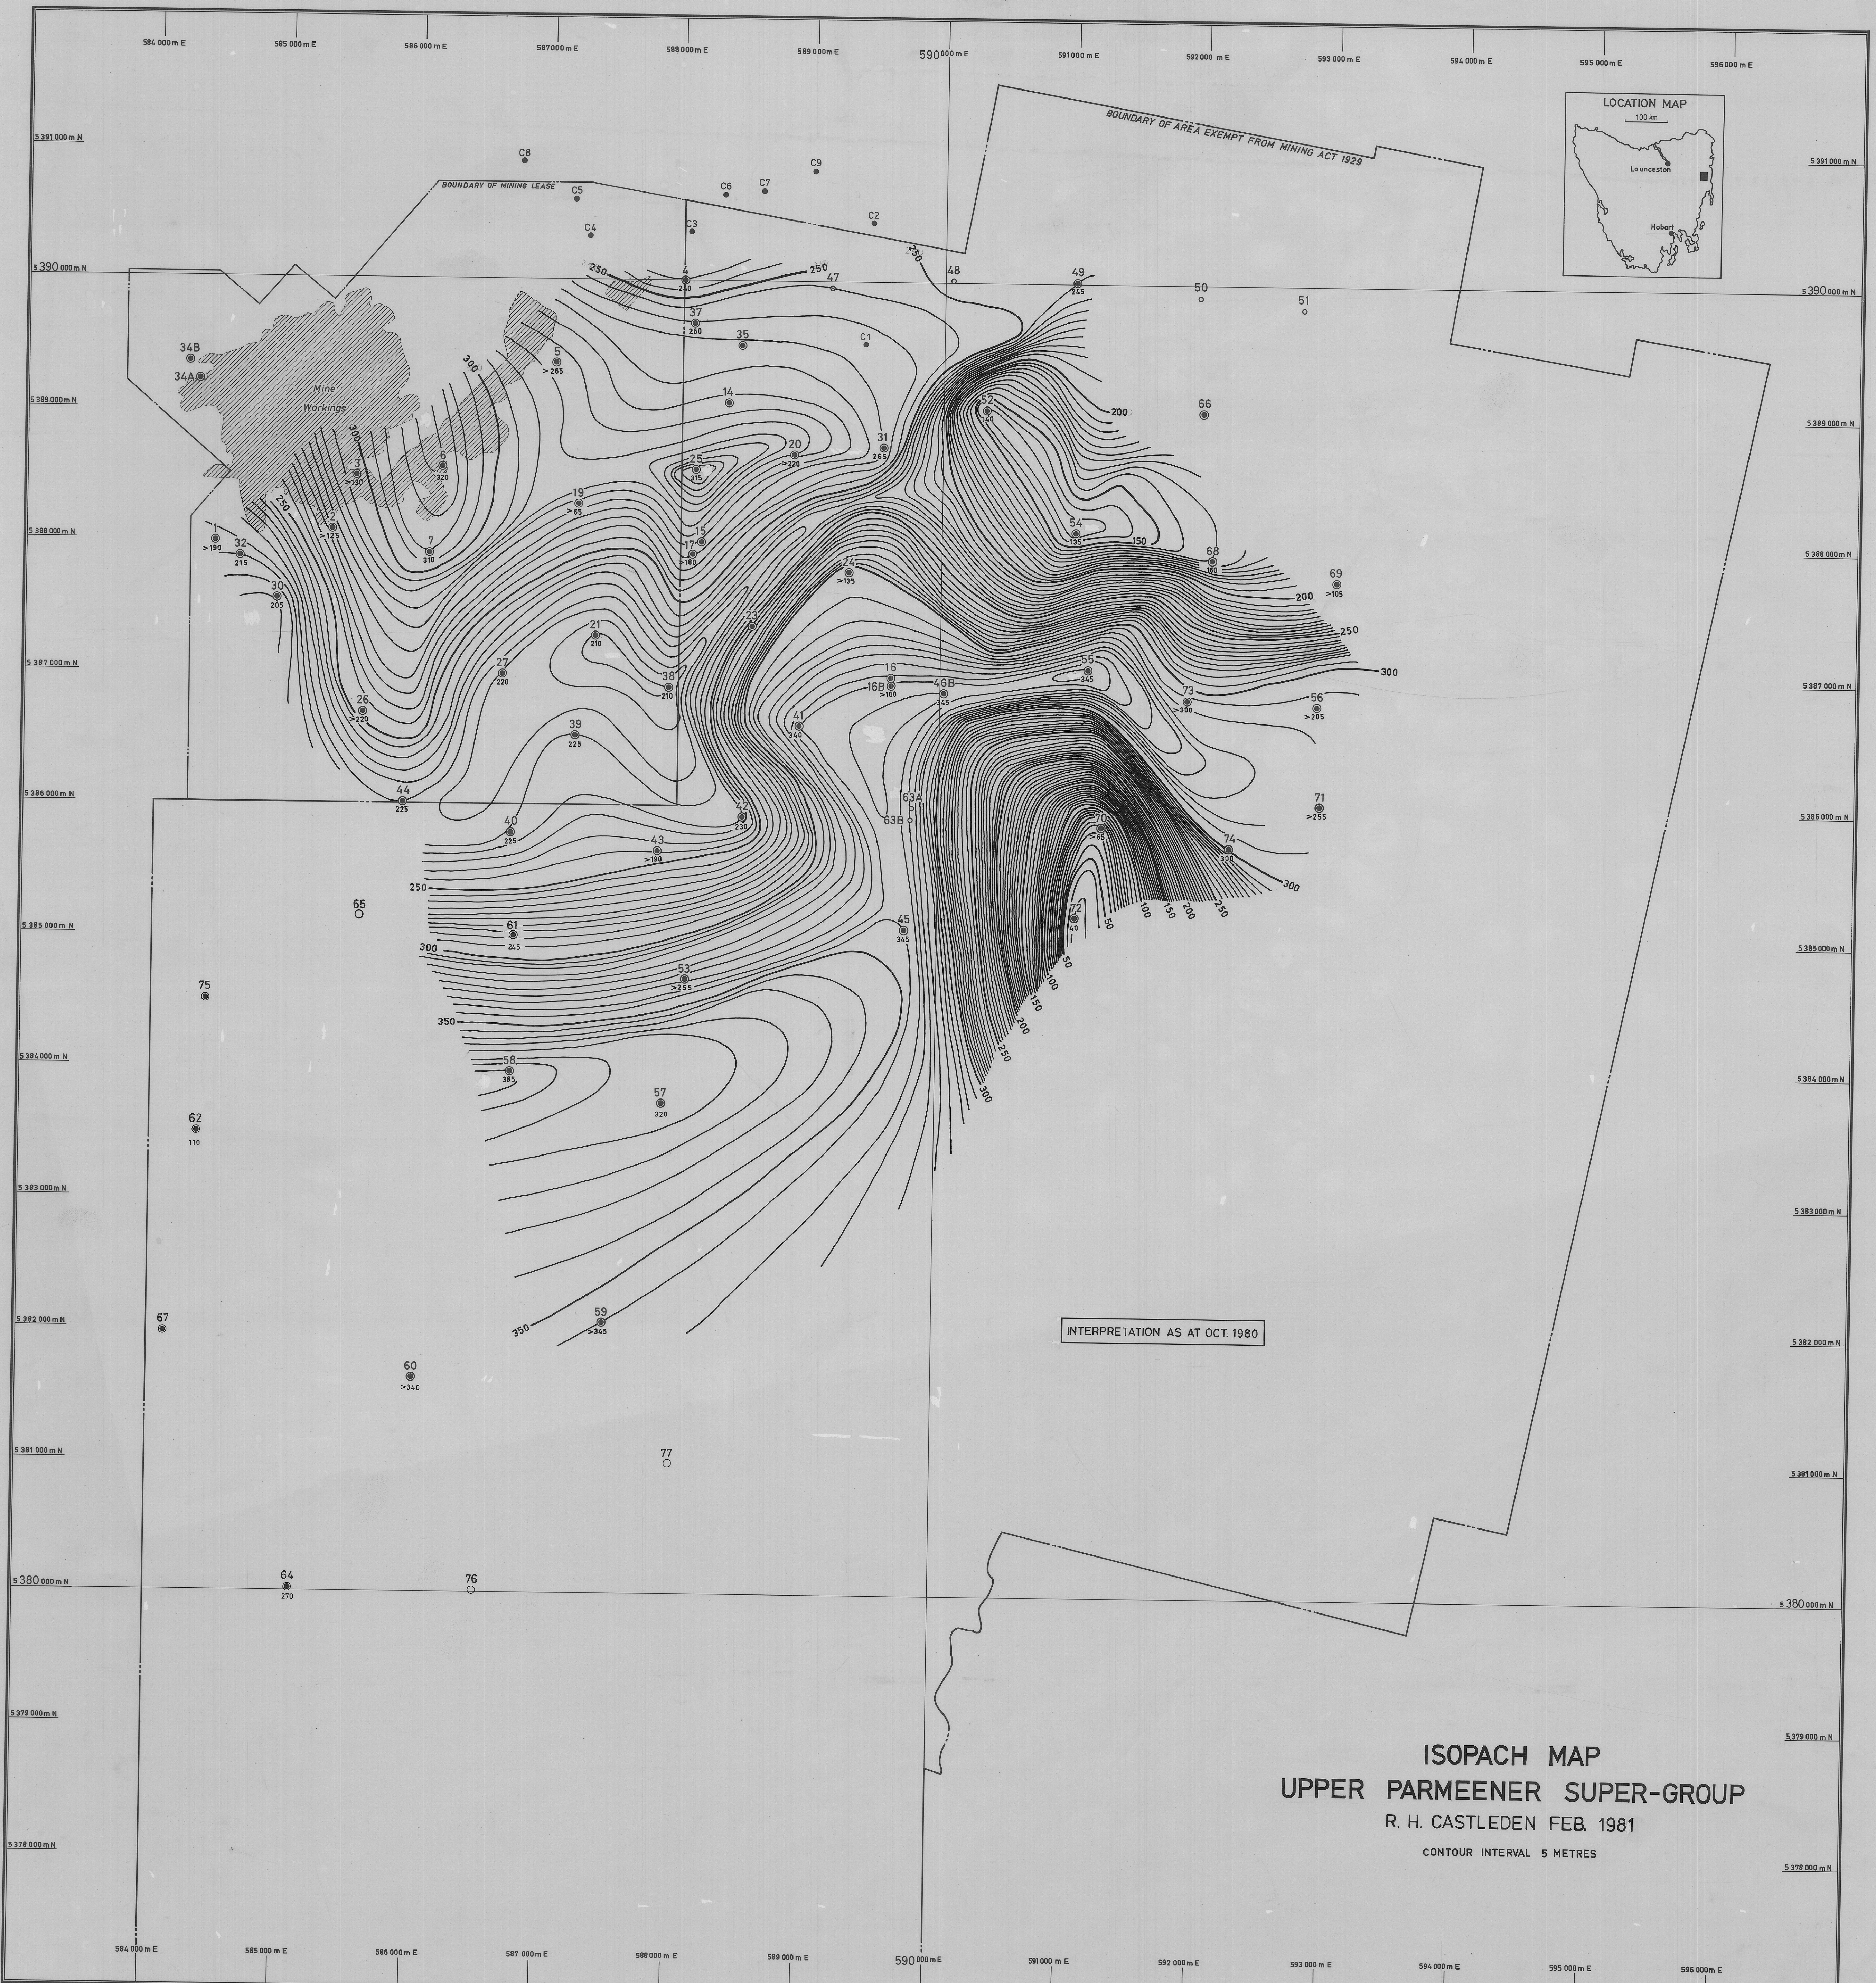

AREA EXEMPT FROM THE MINING ACT 1929 EXPLORATION DRILLING PROGRAM SCALE 1:20 000

ISOPACH MAP
UPPER PARMEENER SUPER-GROUP
 R. H. CASTLEDEN FEB. 1981
 CONTOUR INTERVAL 5 METRES