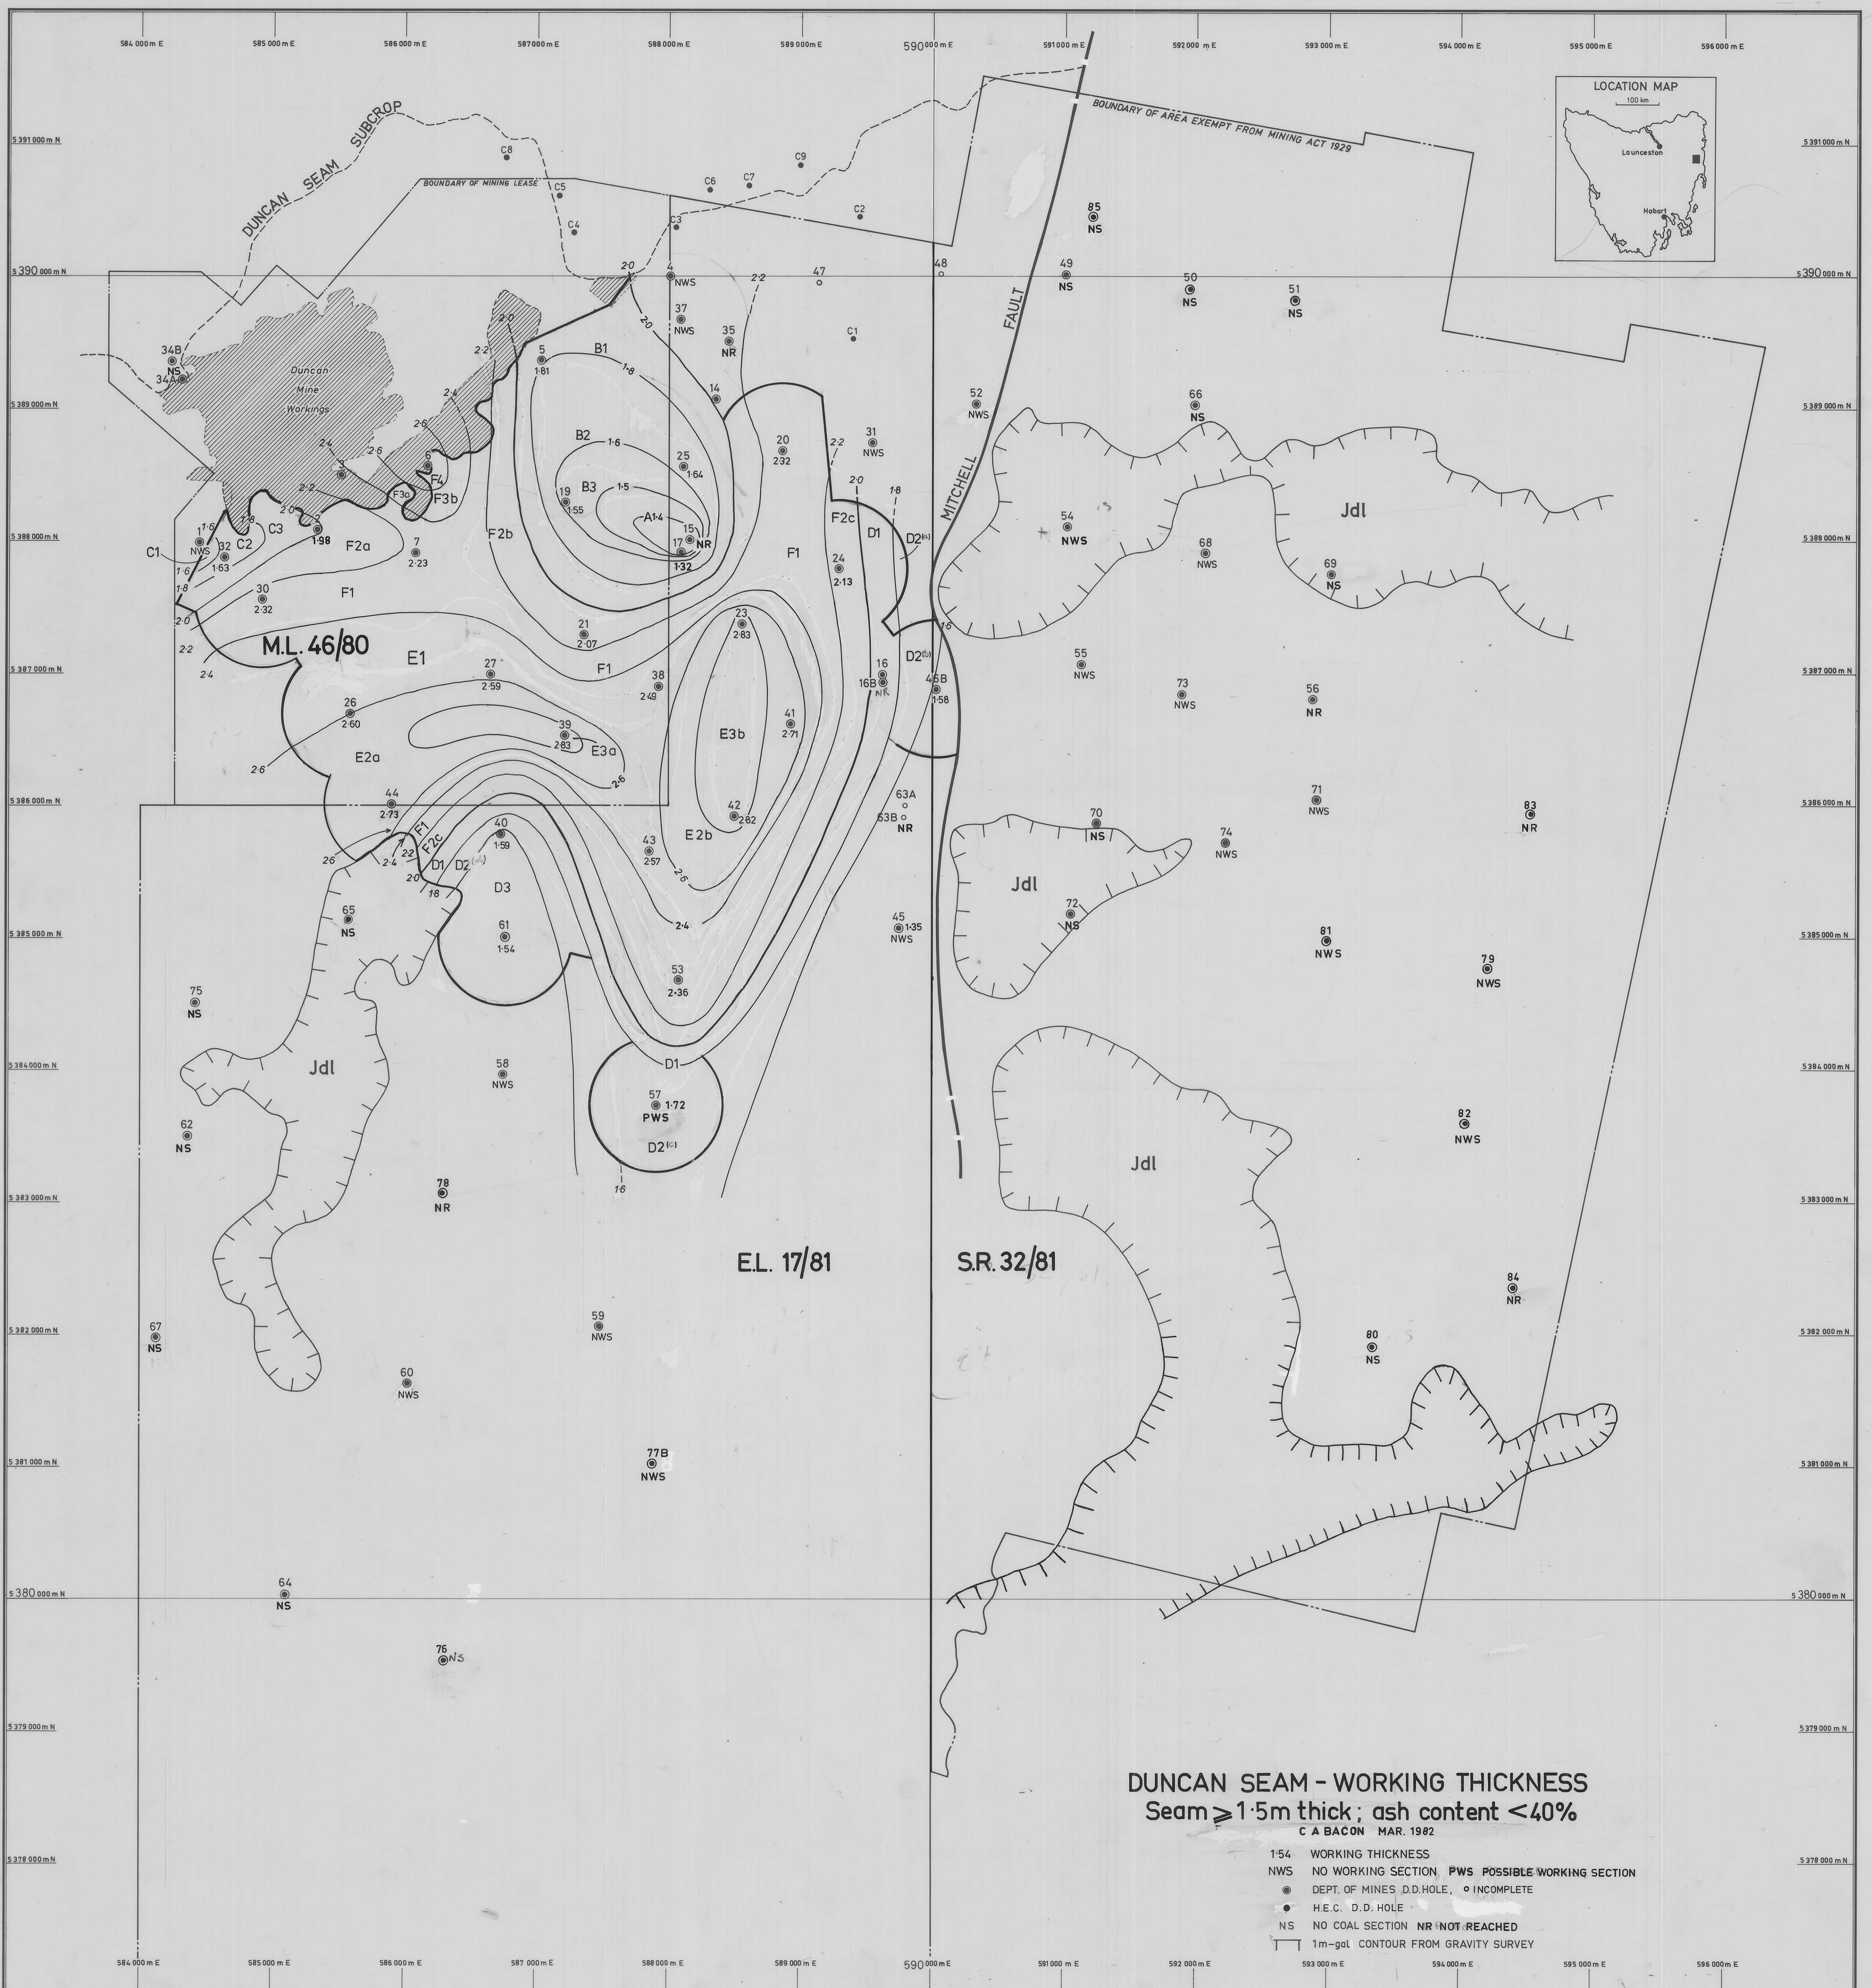

AREA EXEMPT FROM THE MINING ACT 1929
EXPLORATION DRILLING PROGRAM
SCALE 1:20 000

FIGURE 16