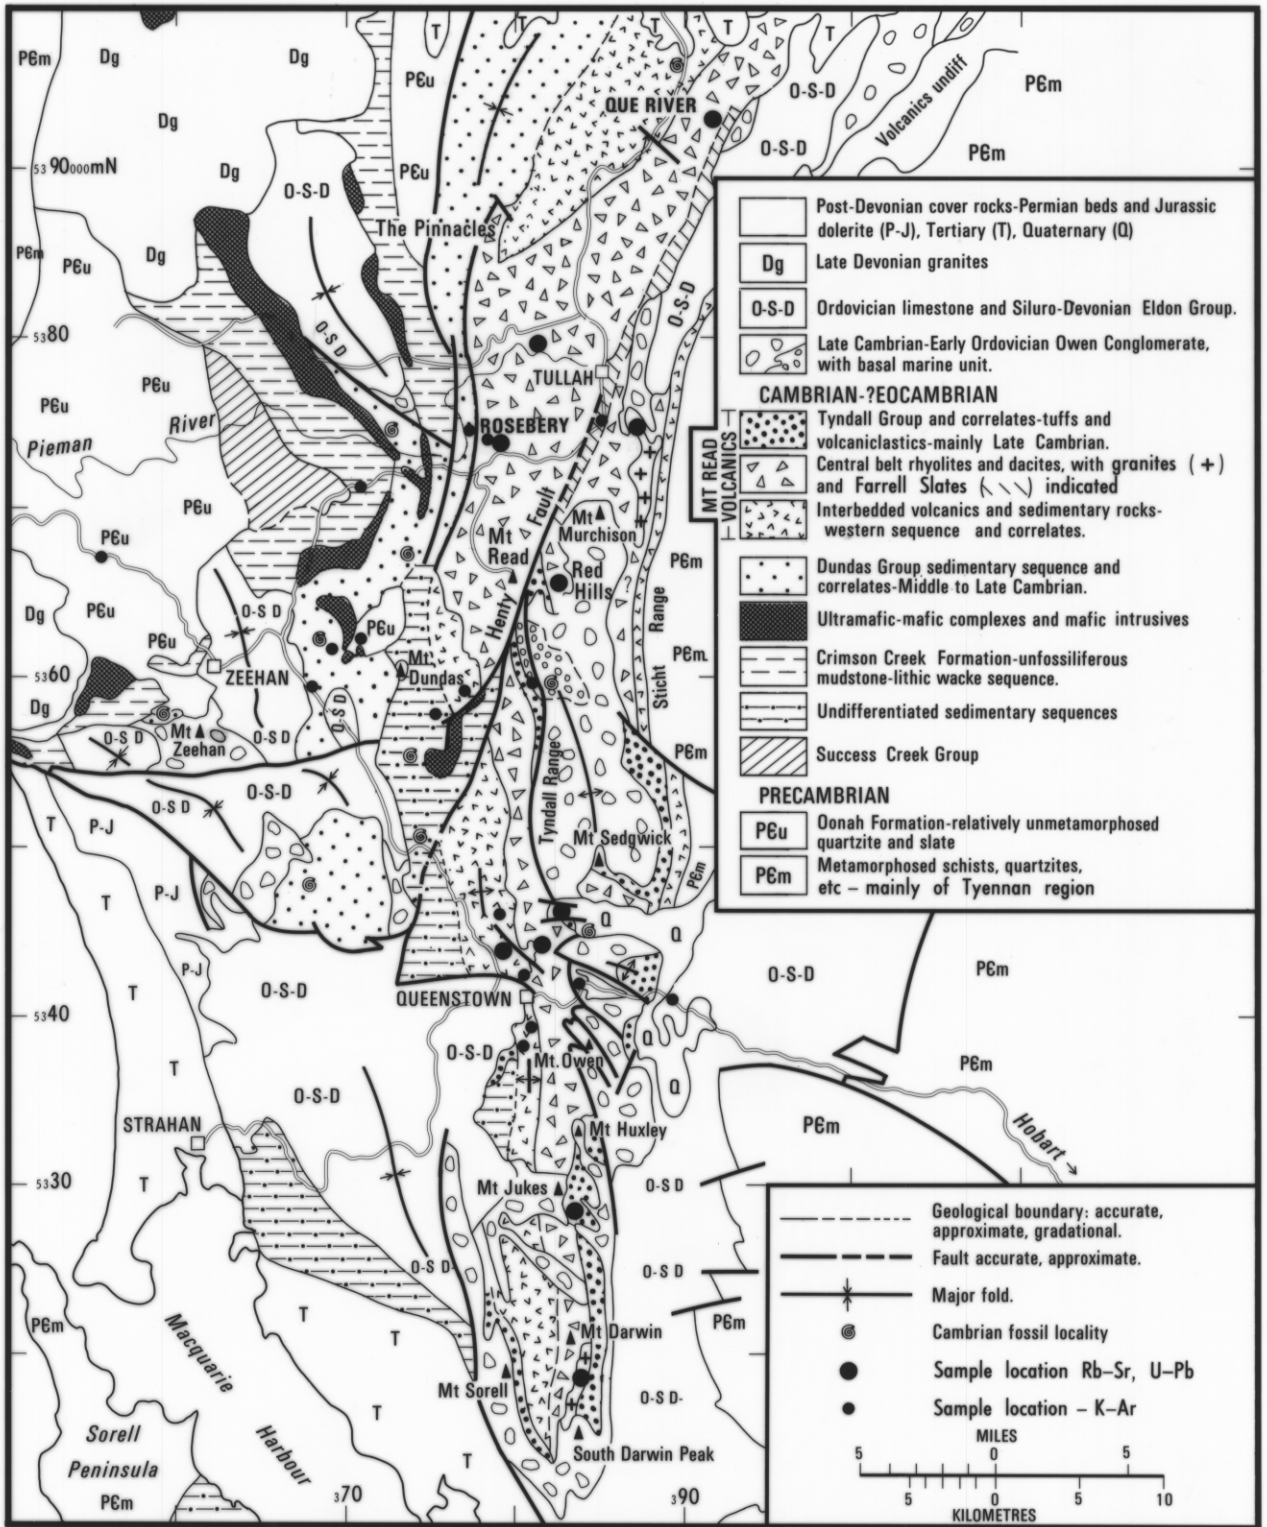

4707C

FIG 1/3

5 cm

412

3 RD VERSION

FIG 1. 1983

### MT READ VOLCANICS - QUE RIVER TO SOUTH DARWIN PEAK

GEOLOGIST - K. CORBETT

Cartography D. Hardy 1979