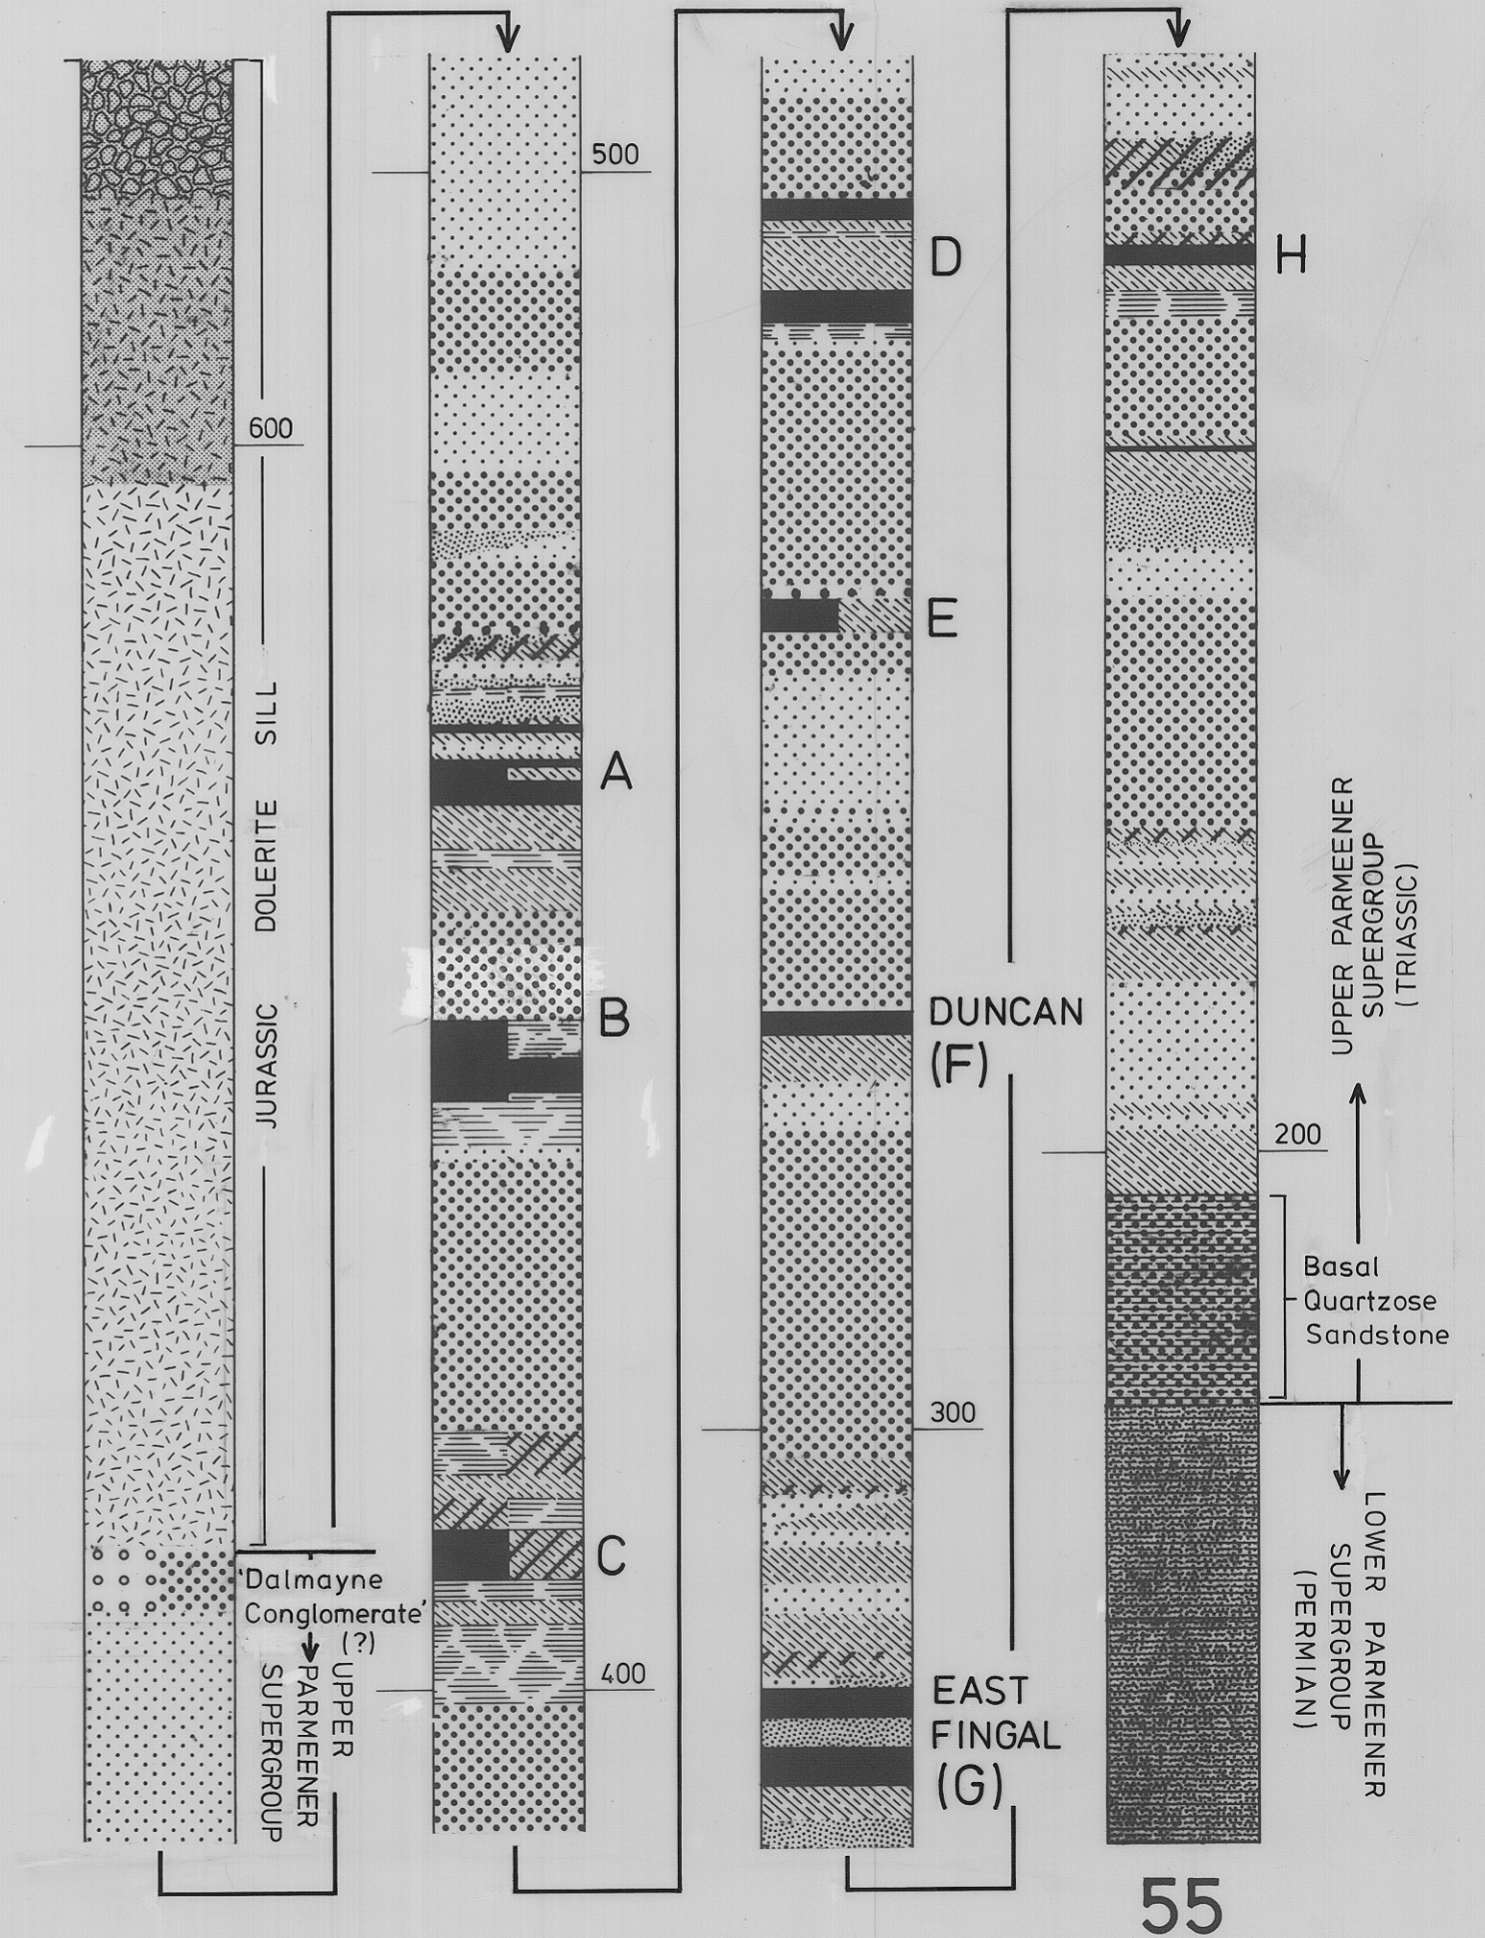

4711

421

5 cm

LEGEND

DEPT. OF MINES FINGAL DIAMOND DRILL HOLE NO.55

Numerals 600,500 etc. indicate height, in metres, above sea level.