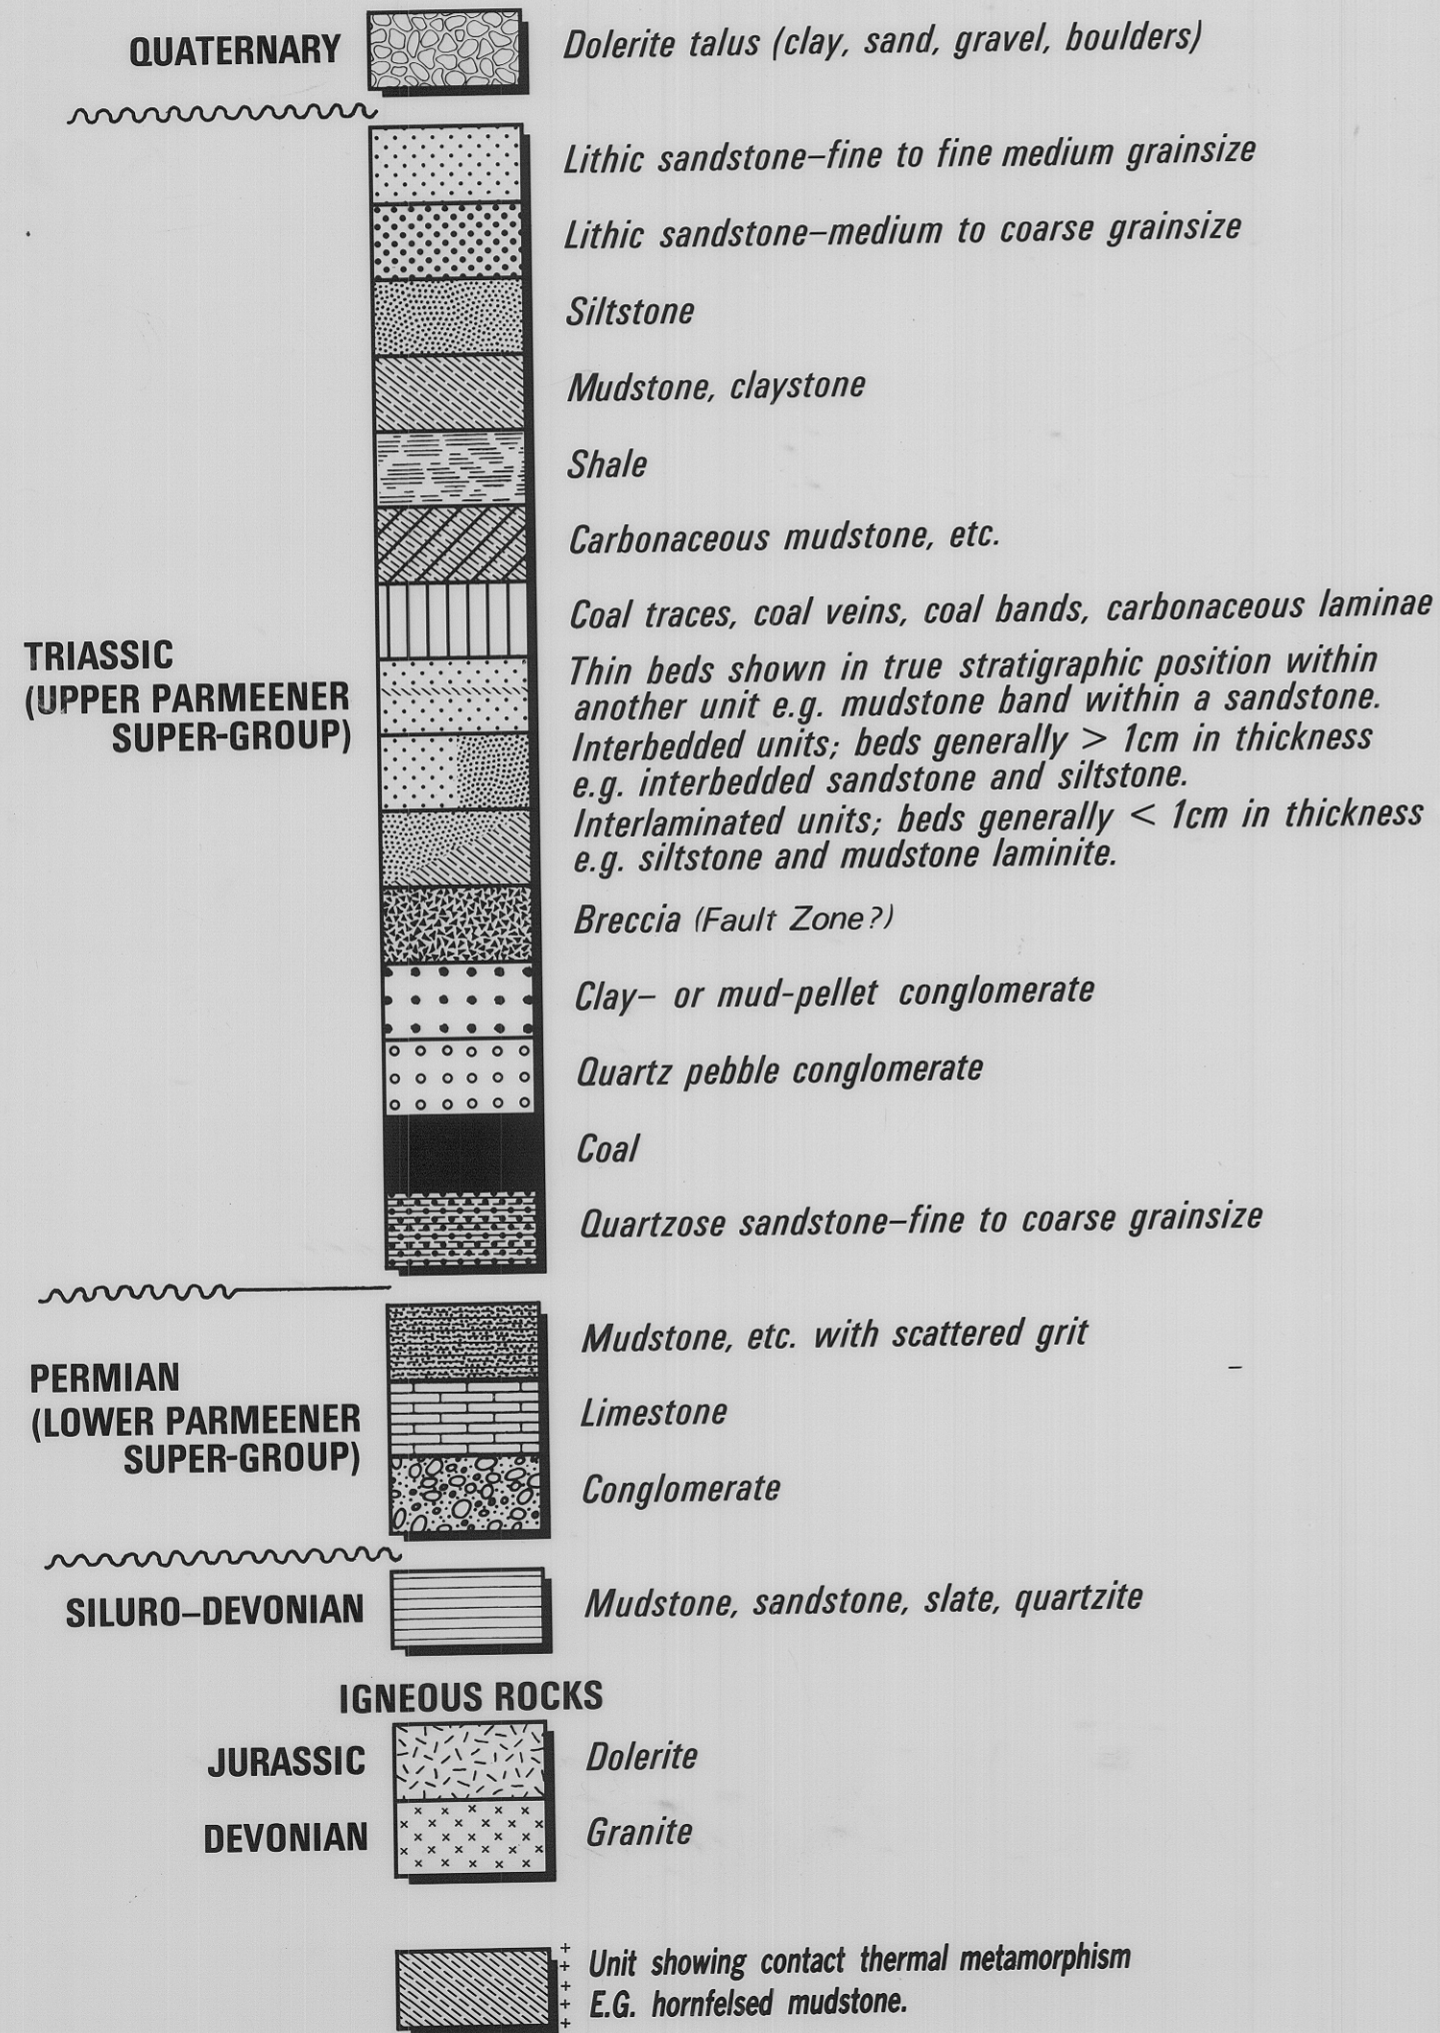

4711

421

5 cm

LEGEND

DEPT. OF MINES FINGAL DIAMOND DRILL HOLE NO.55

Numerals 600,500 etc. indicate height, in metres, above sea level.