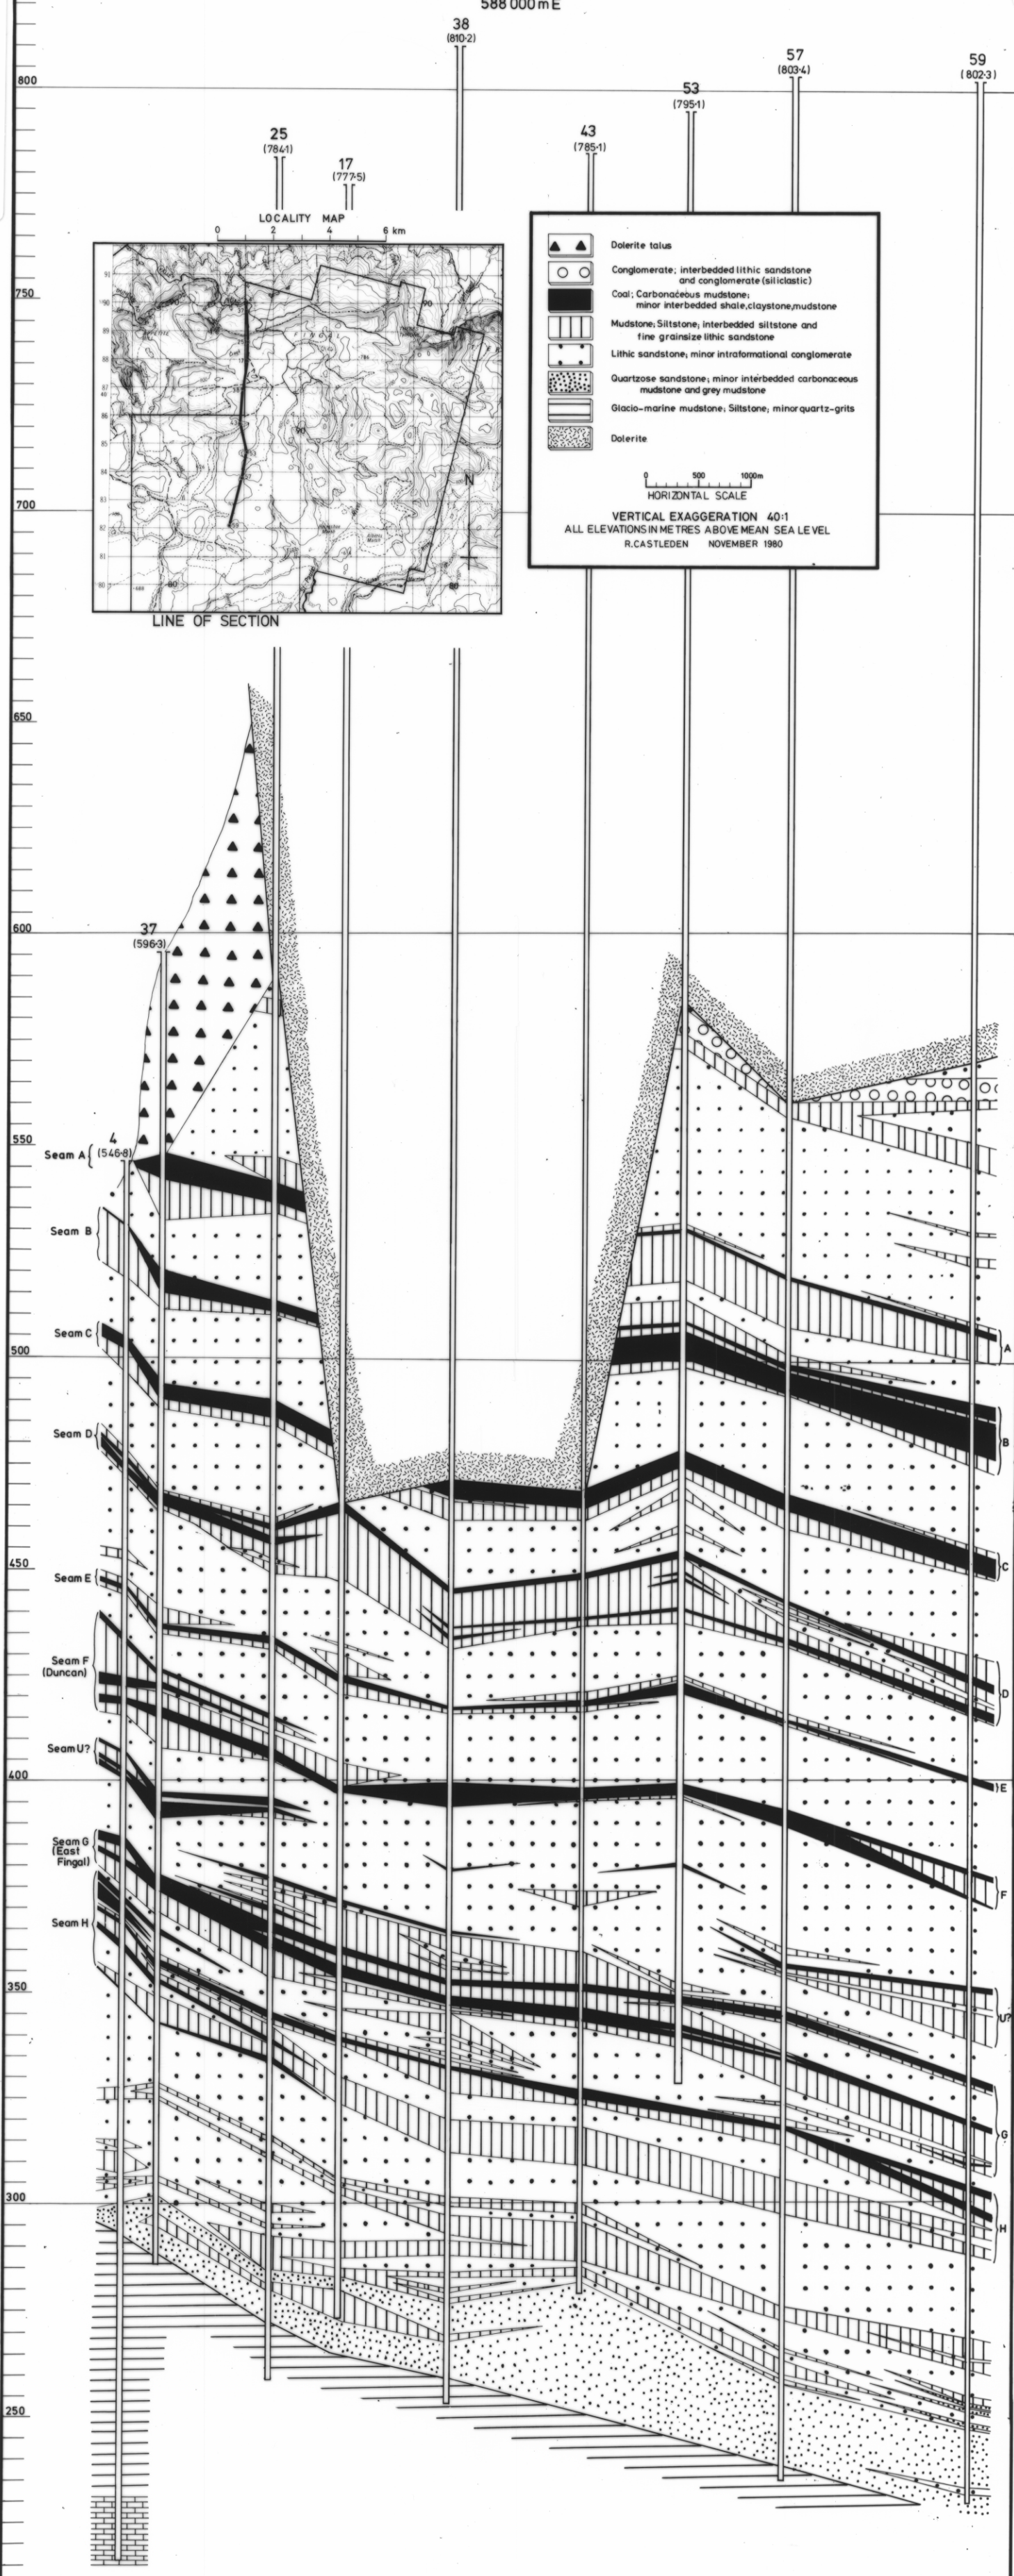

COAL EXPLORATION
AREA EXEMPT FROM THE MINING ACT 1929
N-S SECTION
588 000mE

5 cm

MAY 1984

4721/1

FIGURE 93

A