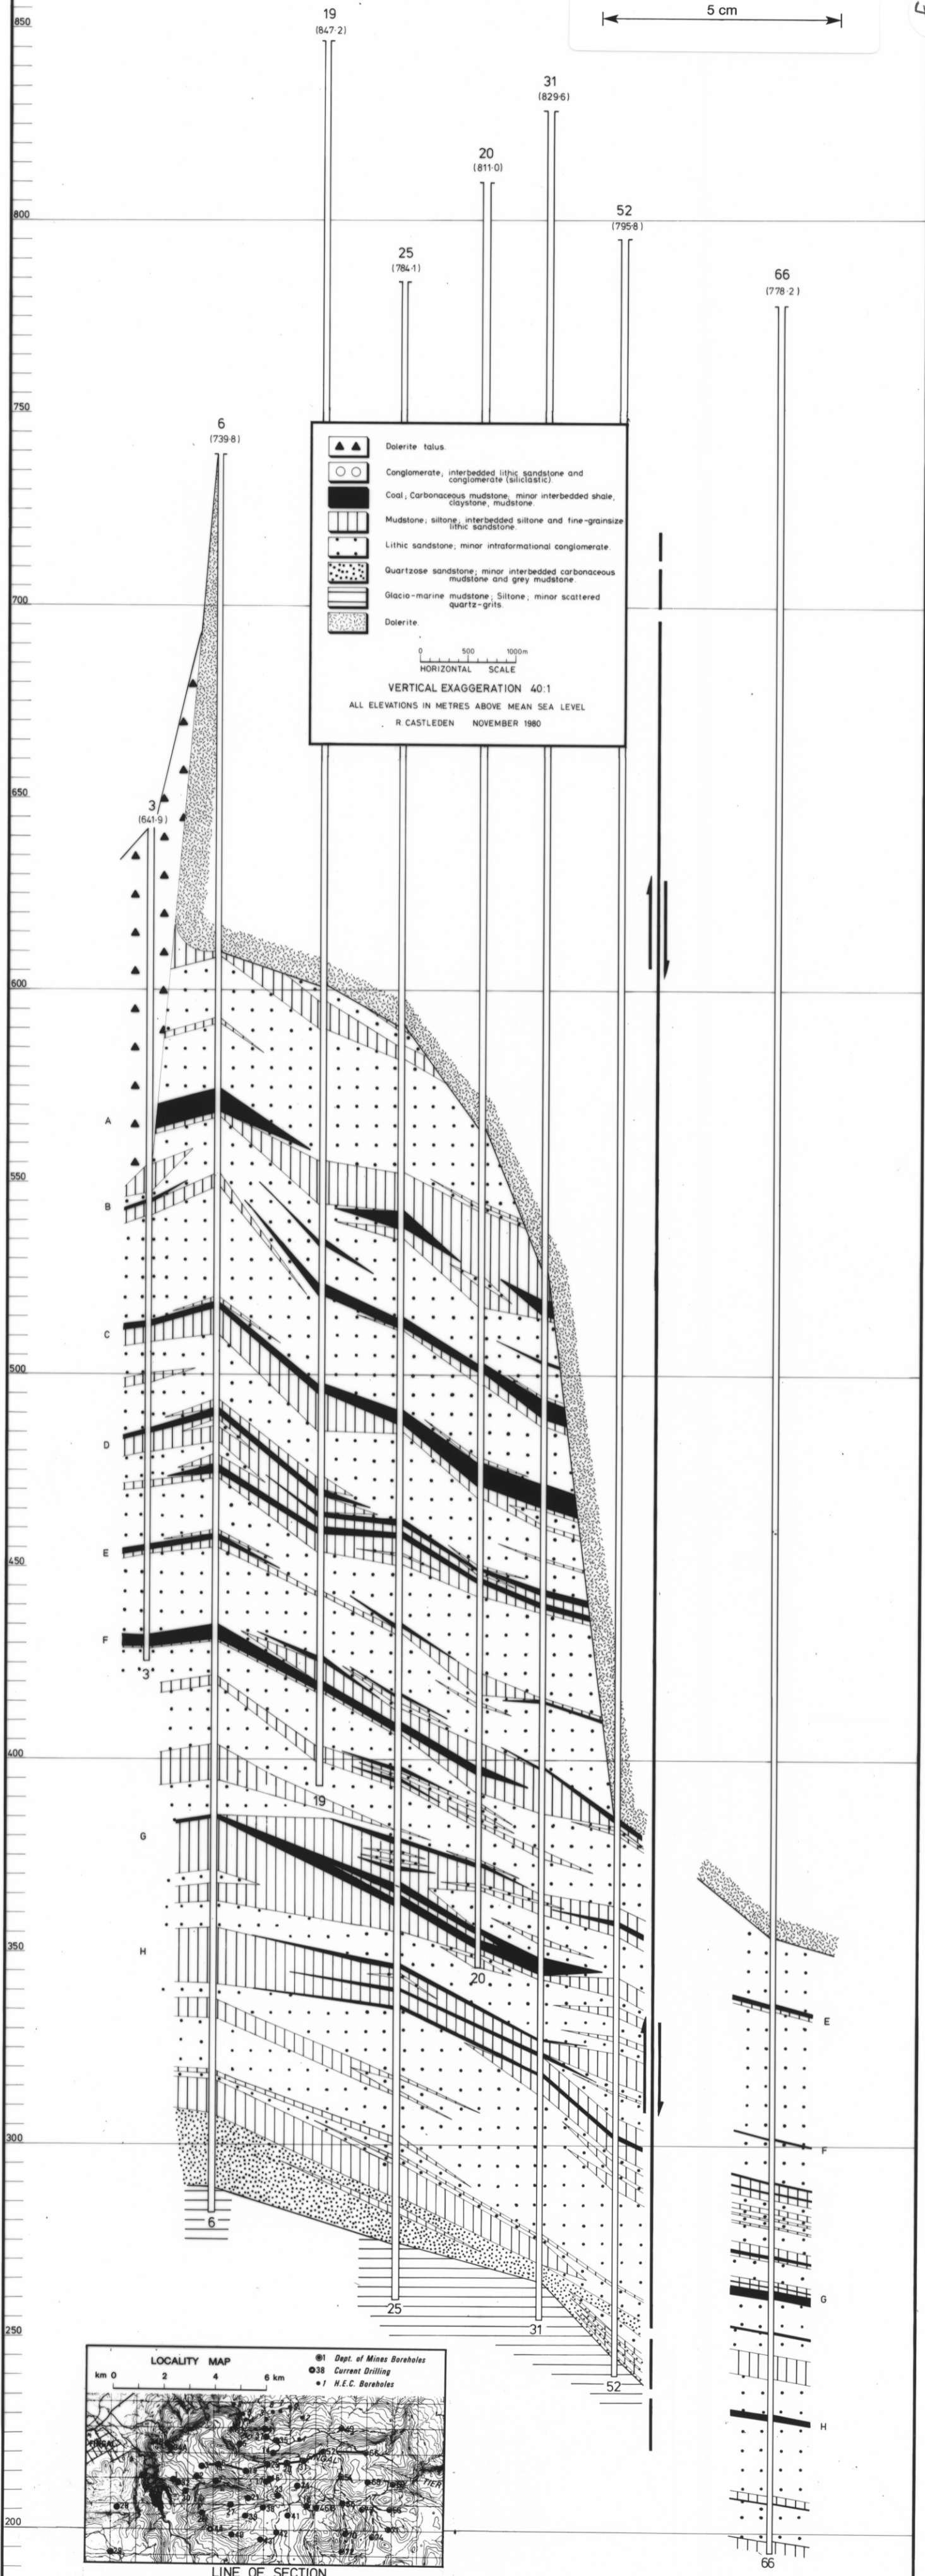

4721K

COAL EXPLORATION  
AREA EXEMPT FROM THE MINING ACT 1929  
E-W SECTION

5 389 000mN

437

Corrected May 1984

4721/10

FIGURE 90

K