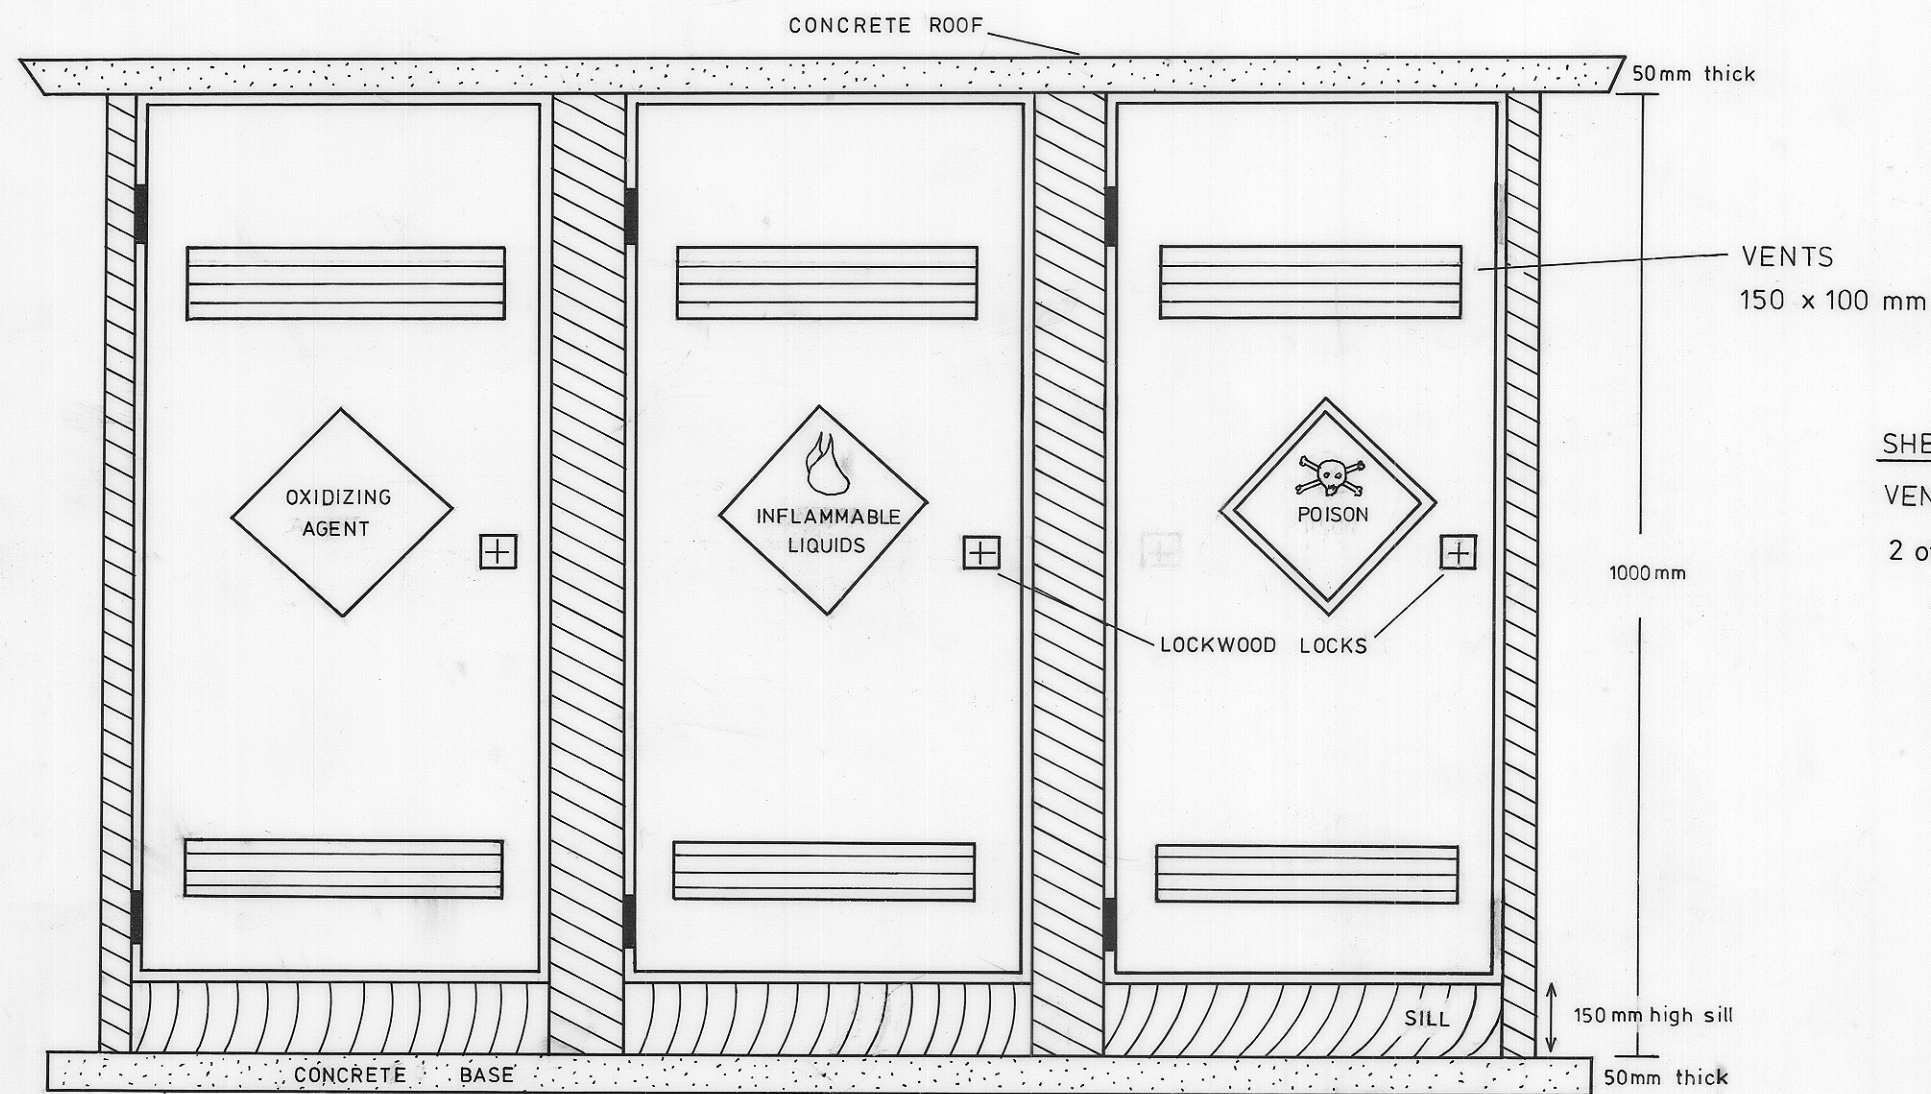

4741

457

5 cm

DANGEROUS GOODS DISPOSAL STORAGE

SHELVES — Metal
 VENTED — Adjustable height
 2 off in each compartment