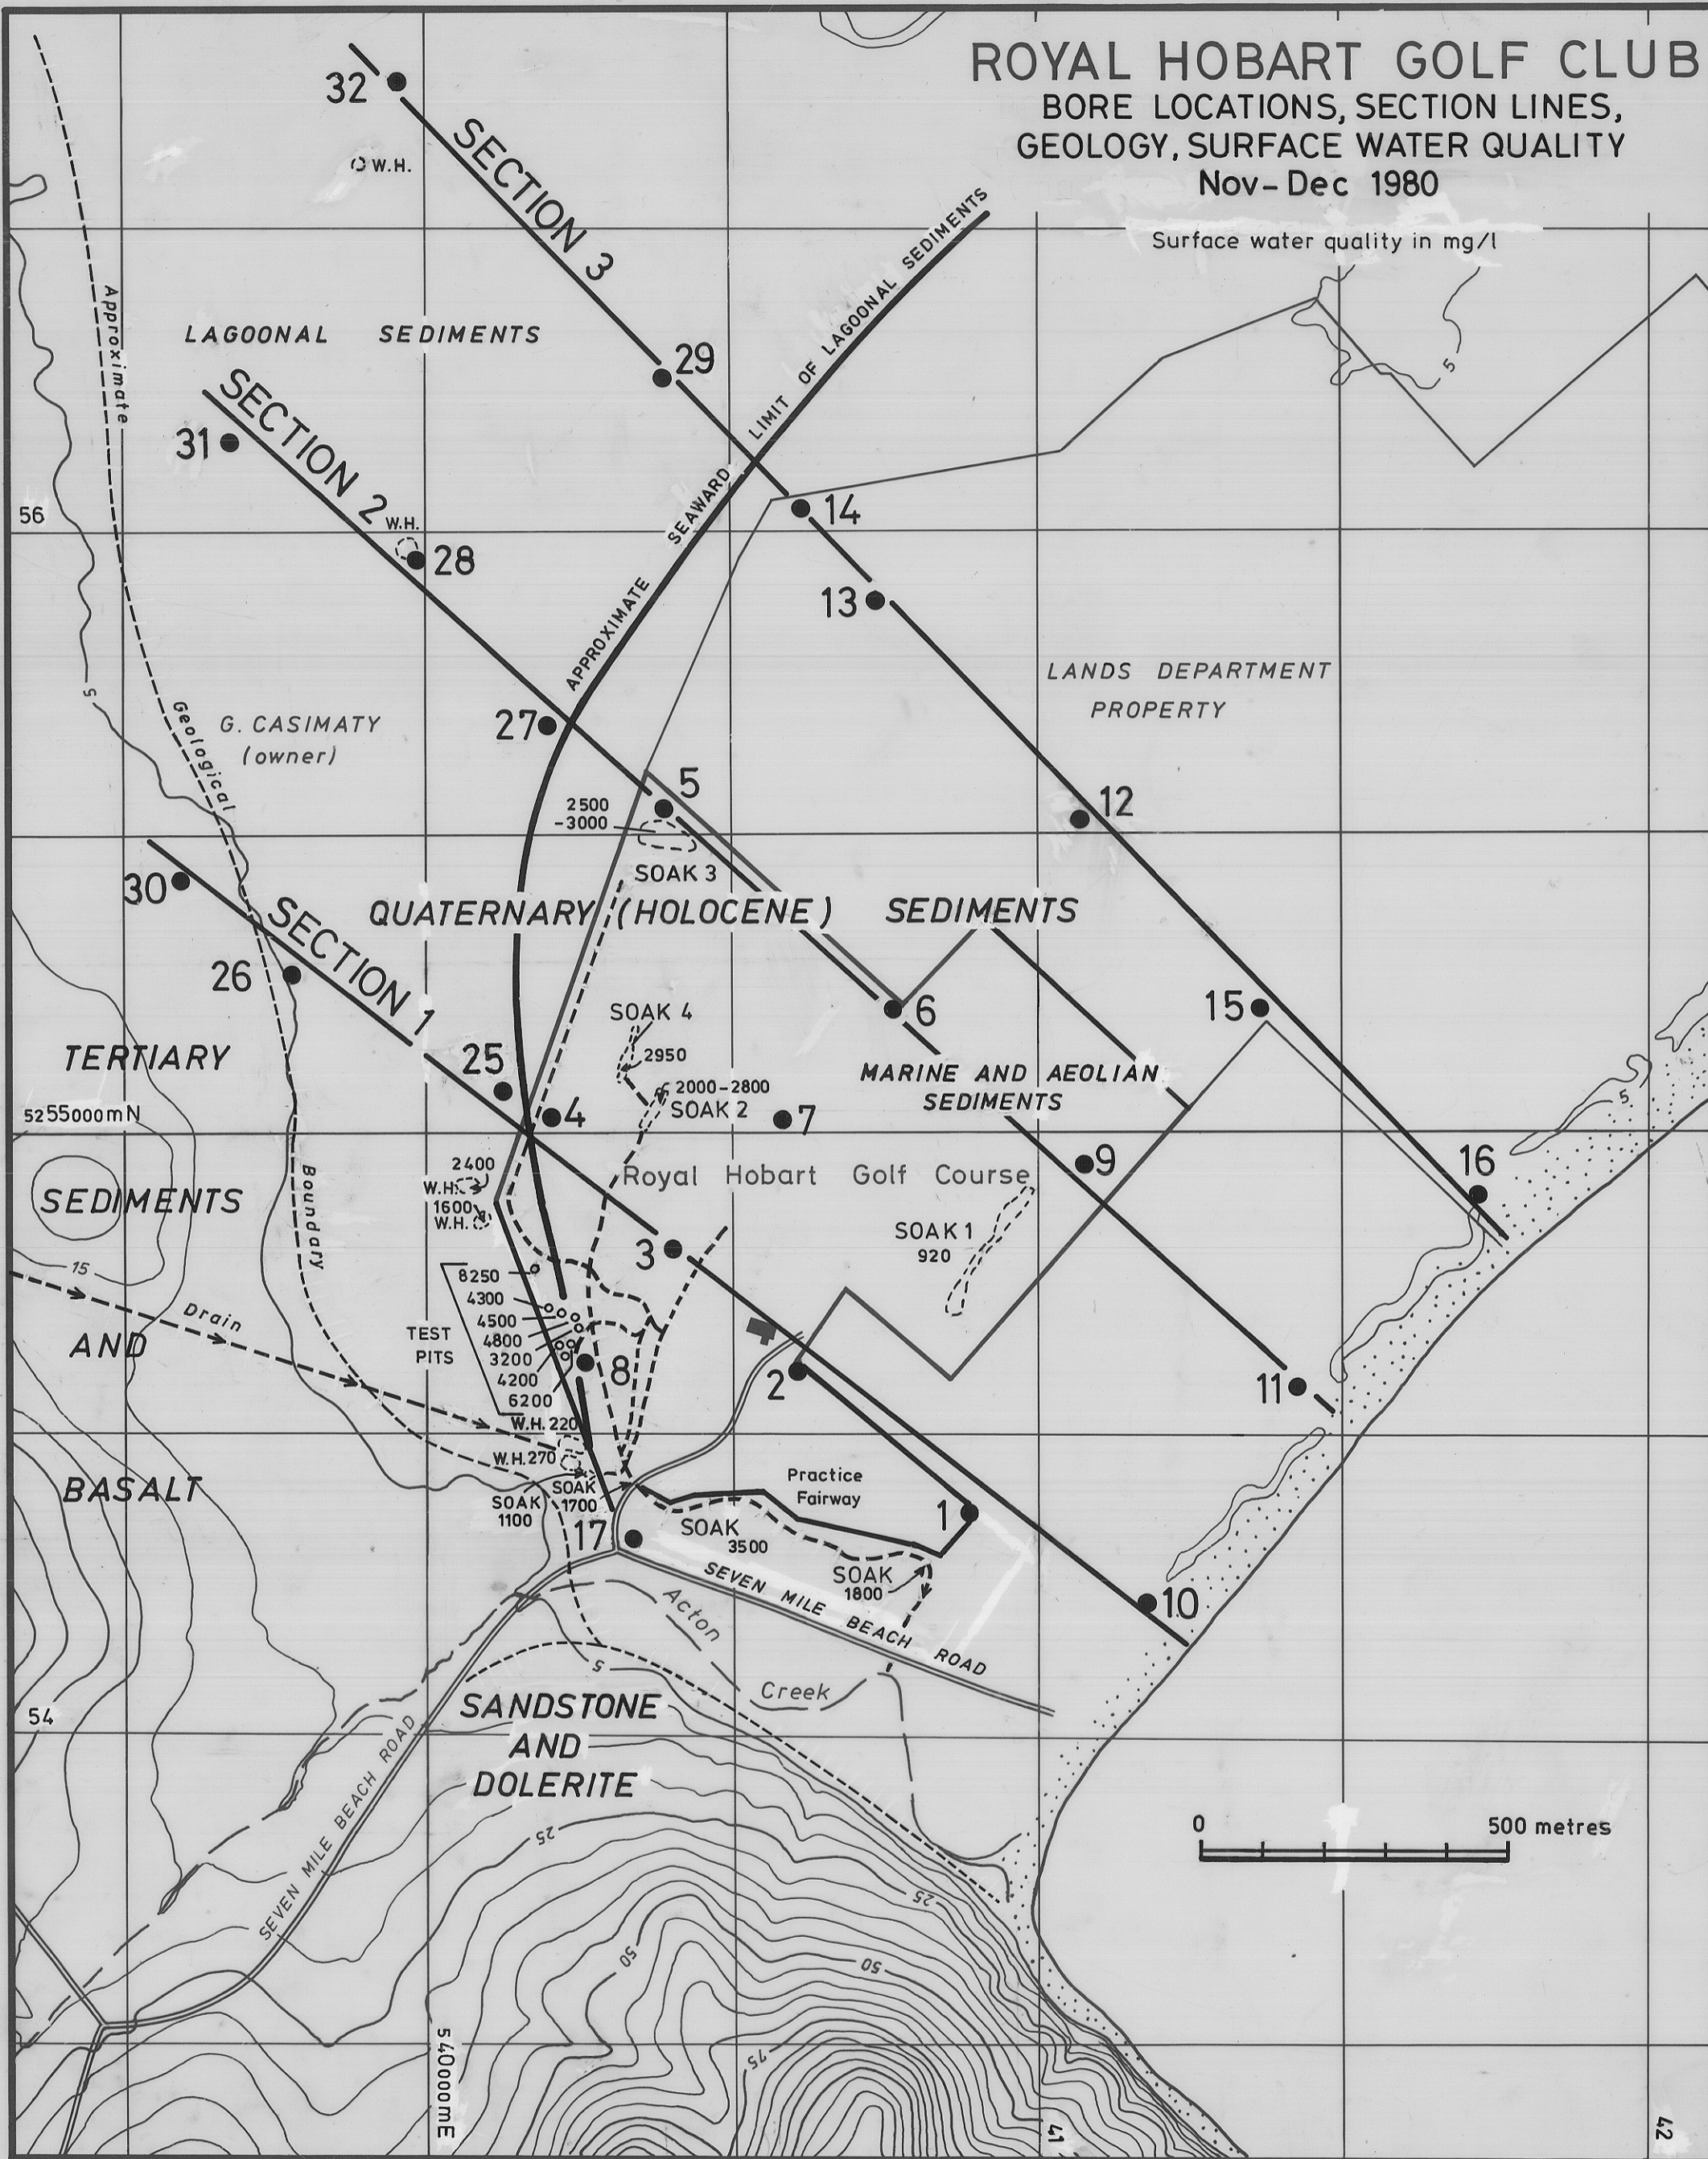

ROYAL HOBART GOLF CLUB
 BORE LOCATIONS, SECTION LINES,
 GEOLOGY, SURFACE WATER QUALITY
 Nov-Dec 1980

568

4794A