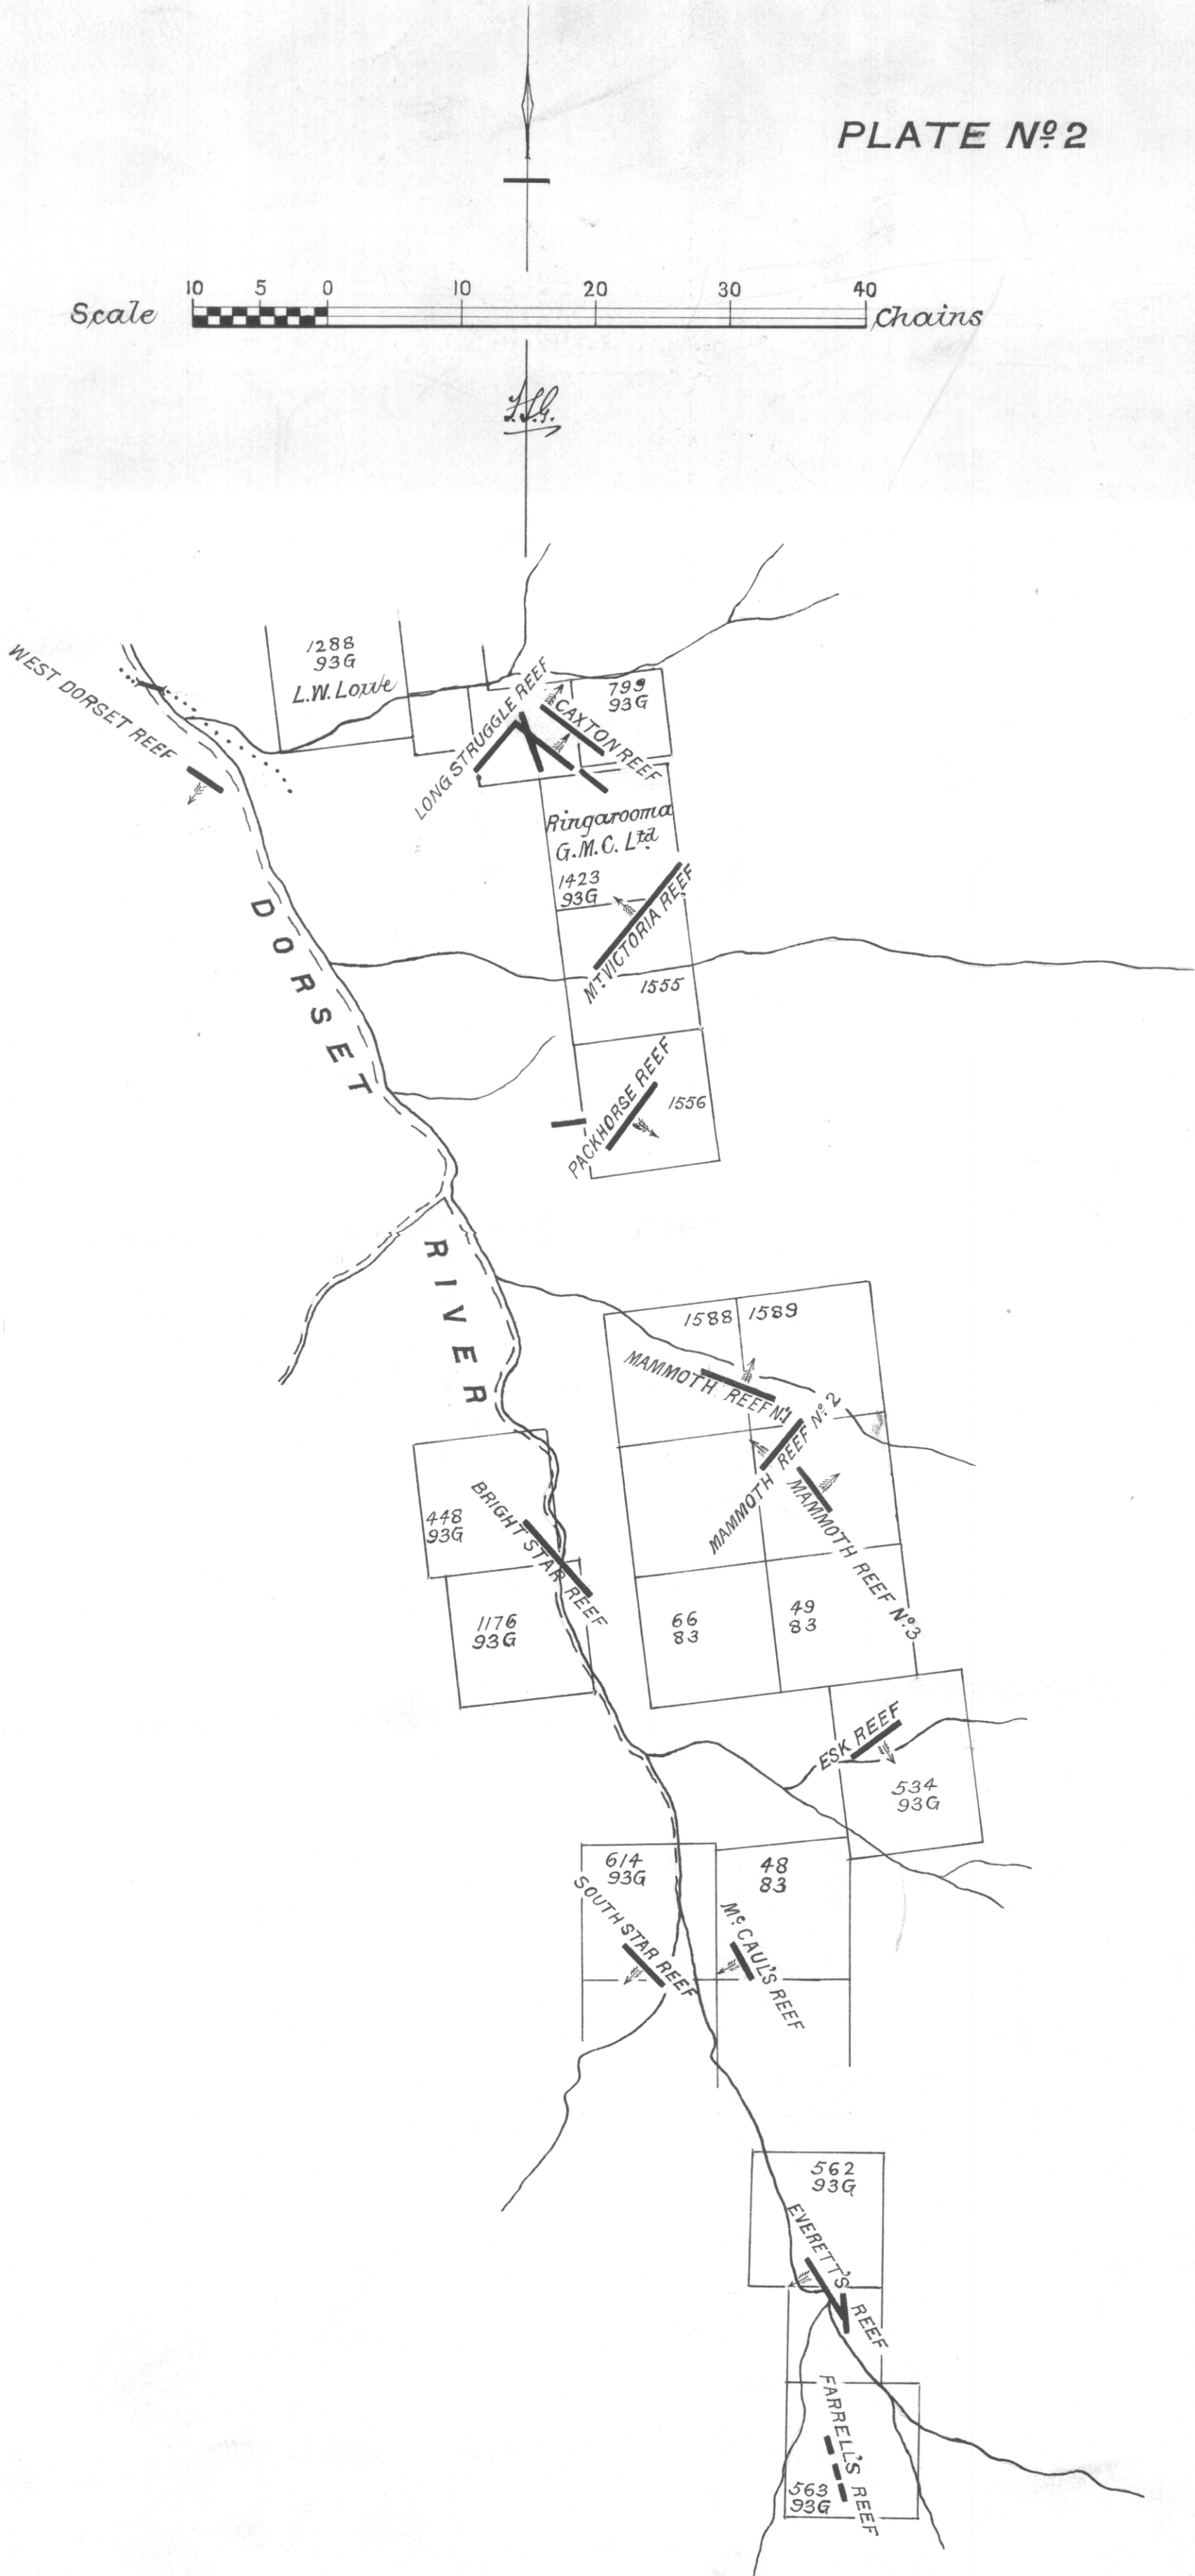

MT VICTORIA GOLD REEFS

B1790

PLATE No 2

5 cm

Scale 10 5 0 10 20 30 40 Chains

47B/40