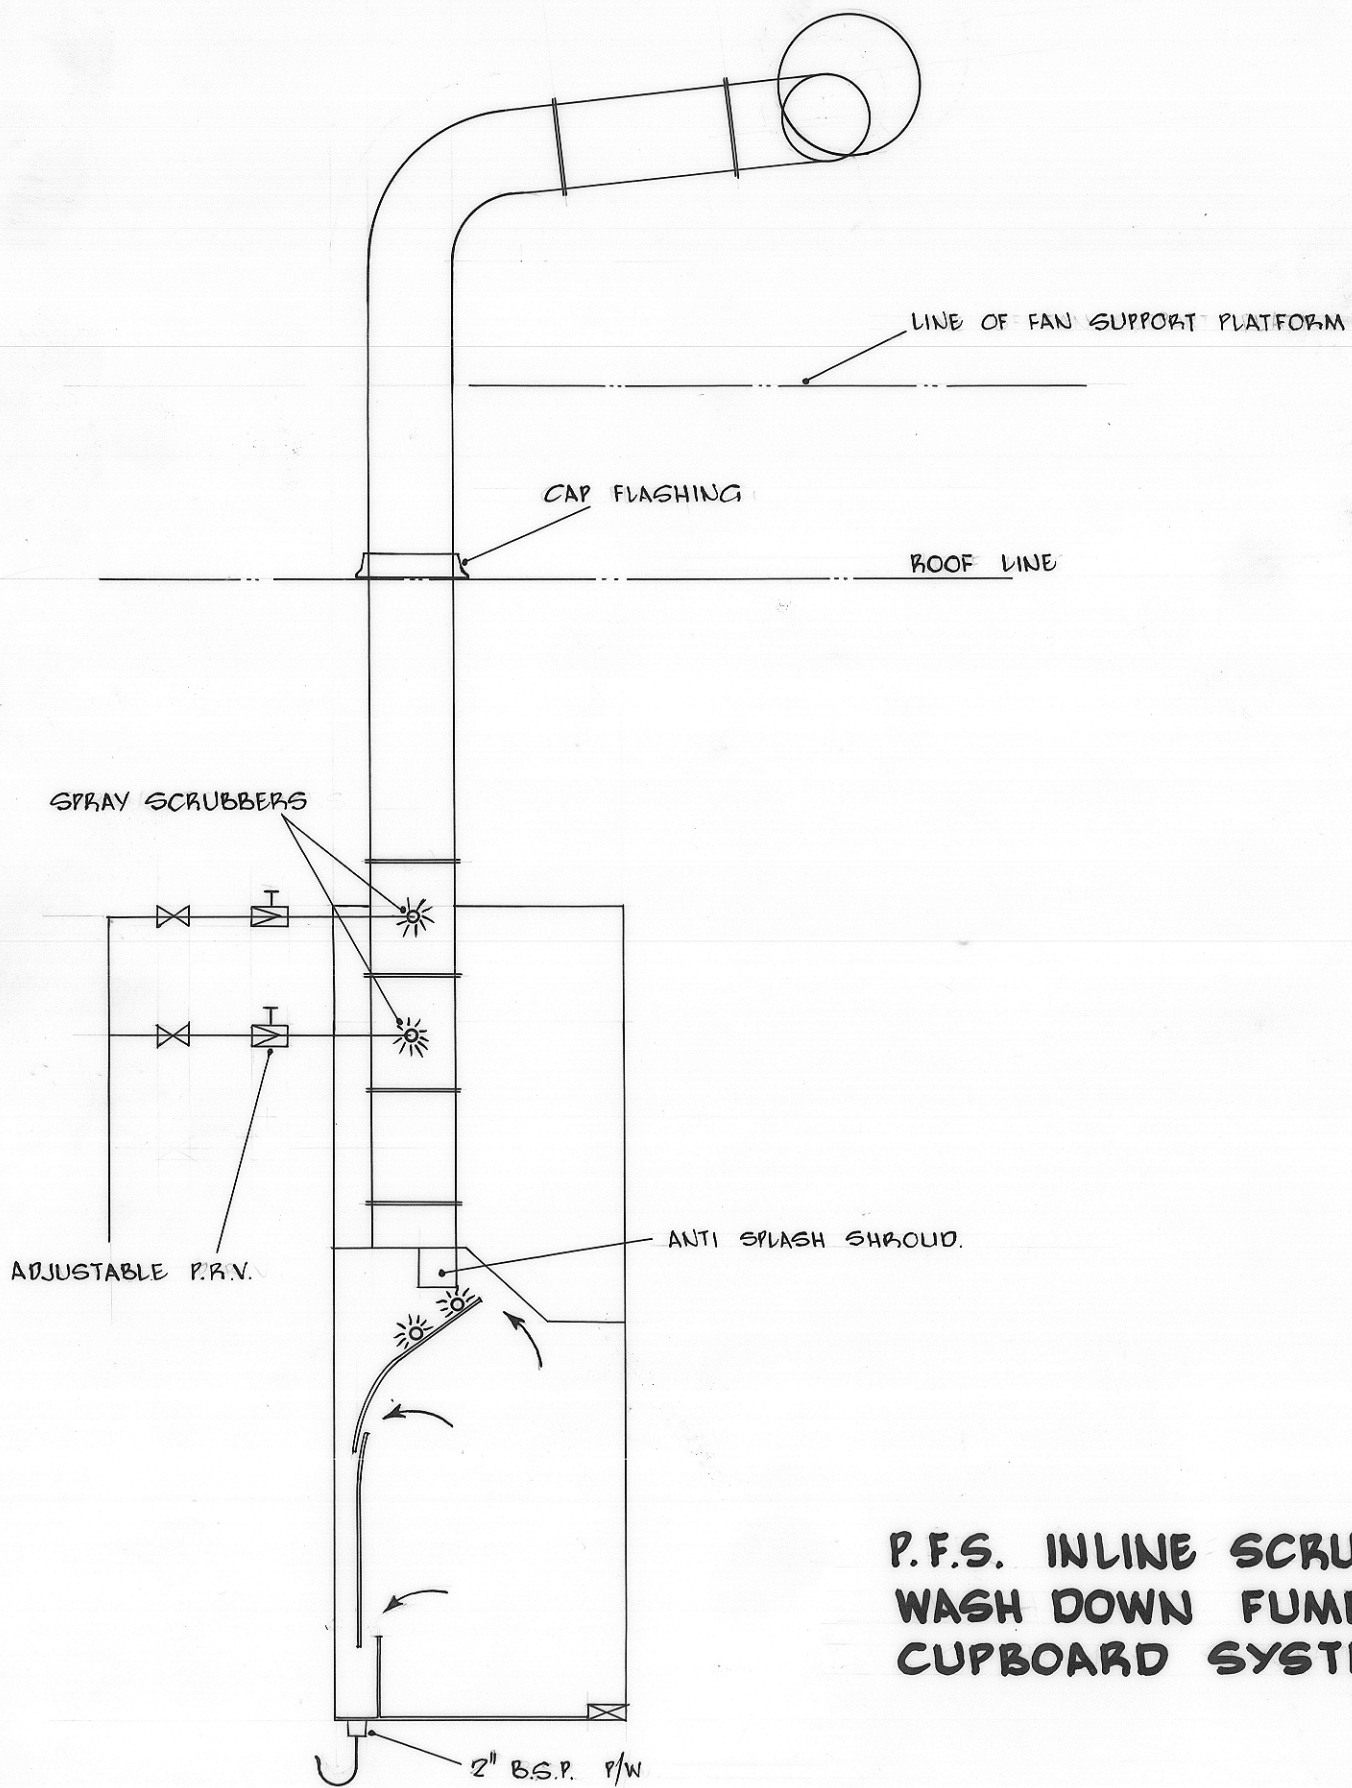

4832

626

5 cm

**P.F.S. INLINE SCRUBBER  
WASH DOWN FUME  
CUPBOARD SYSTEM**