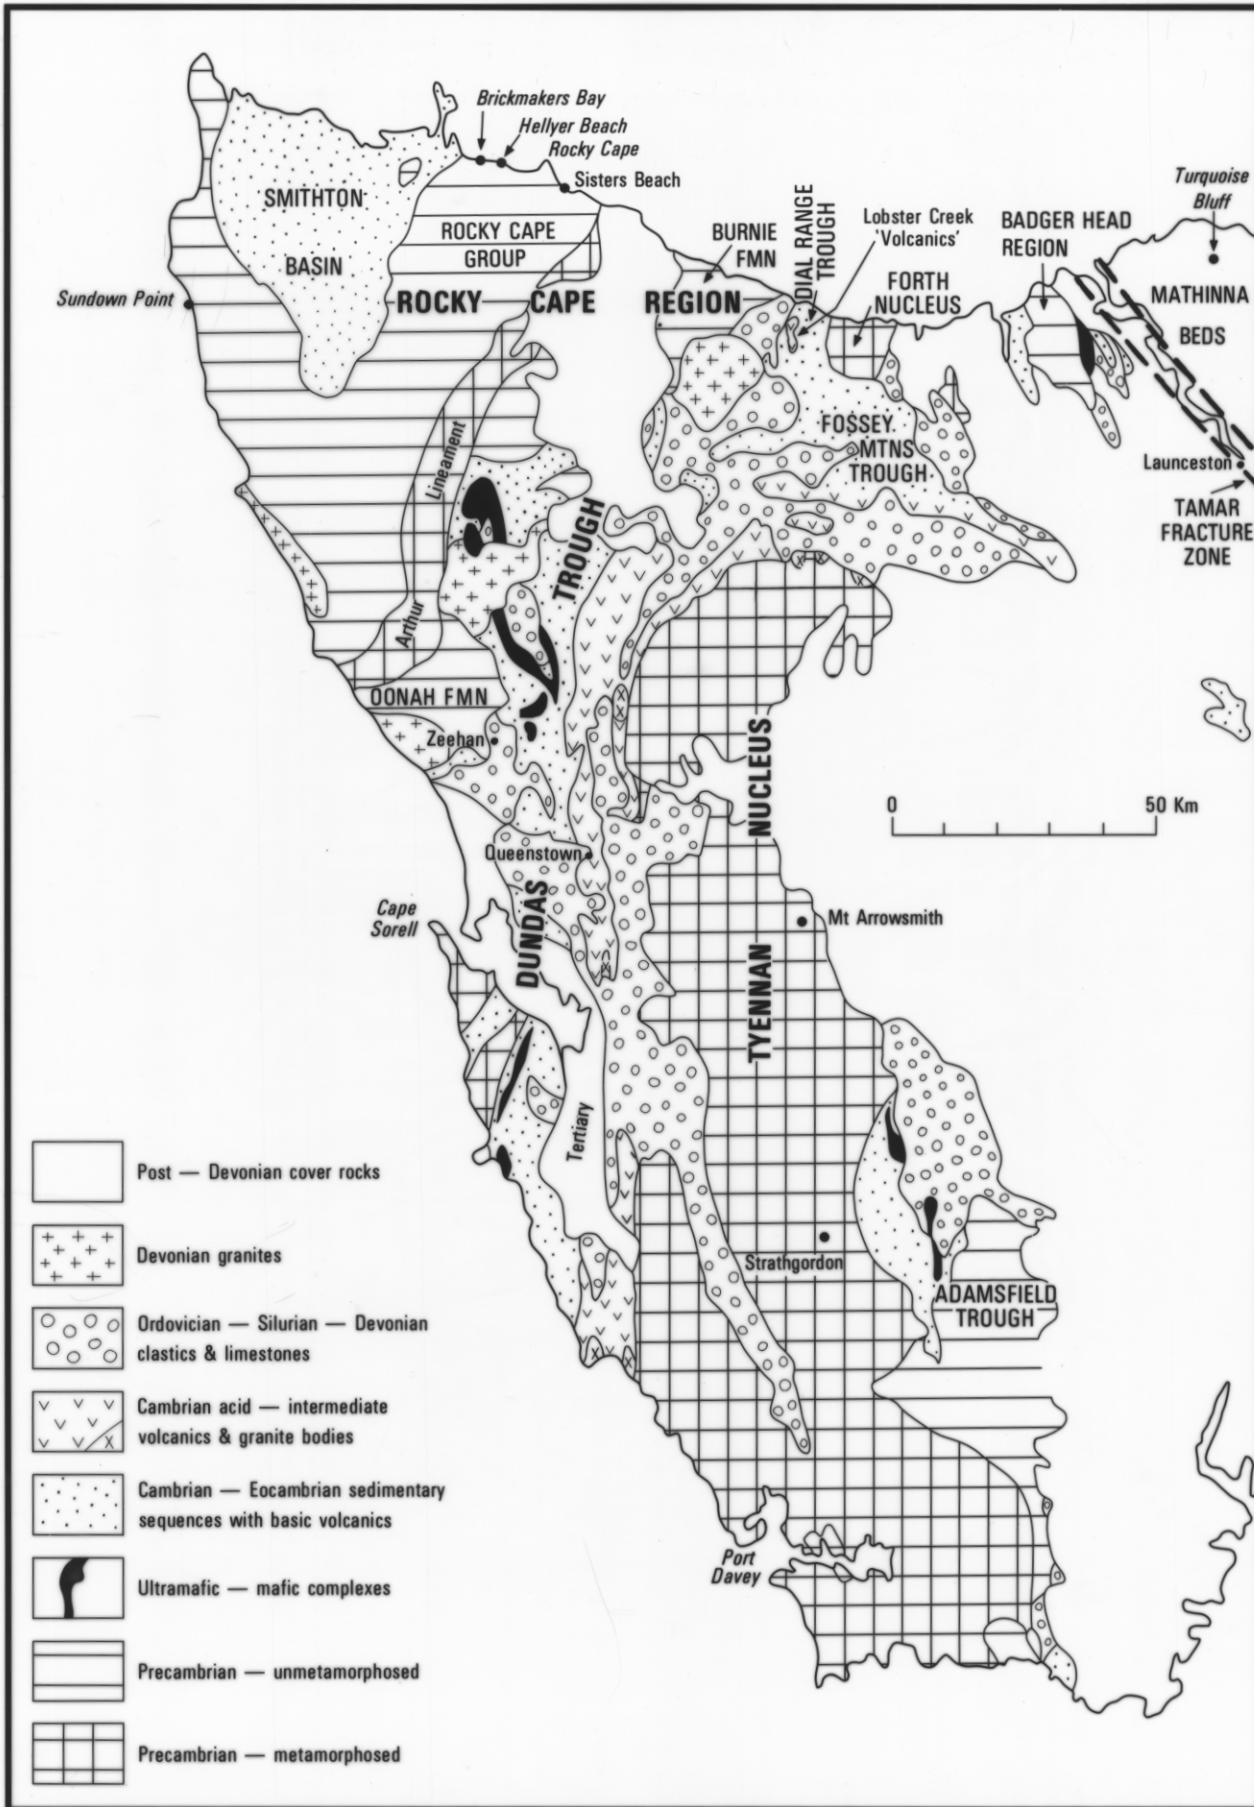

4869 B

702

5 cm

WESTERN TAS
2ND VERSION
1983 4869