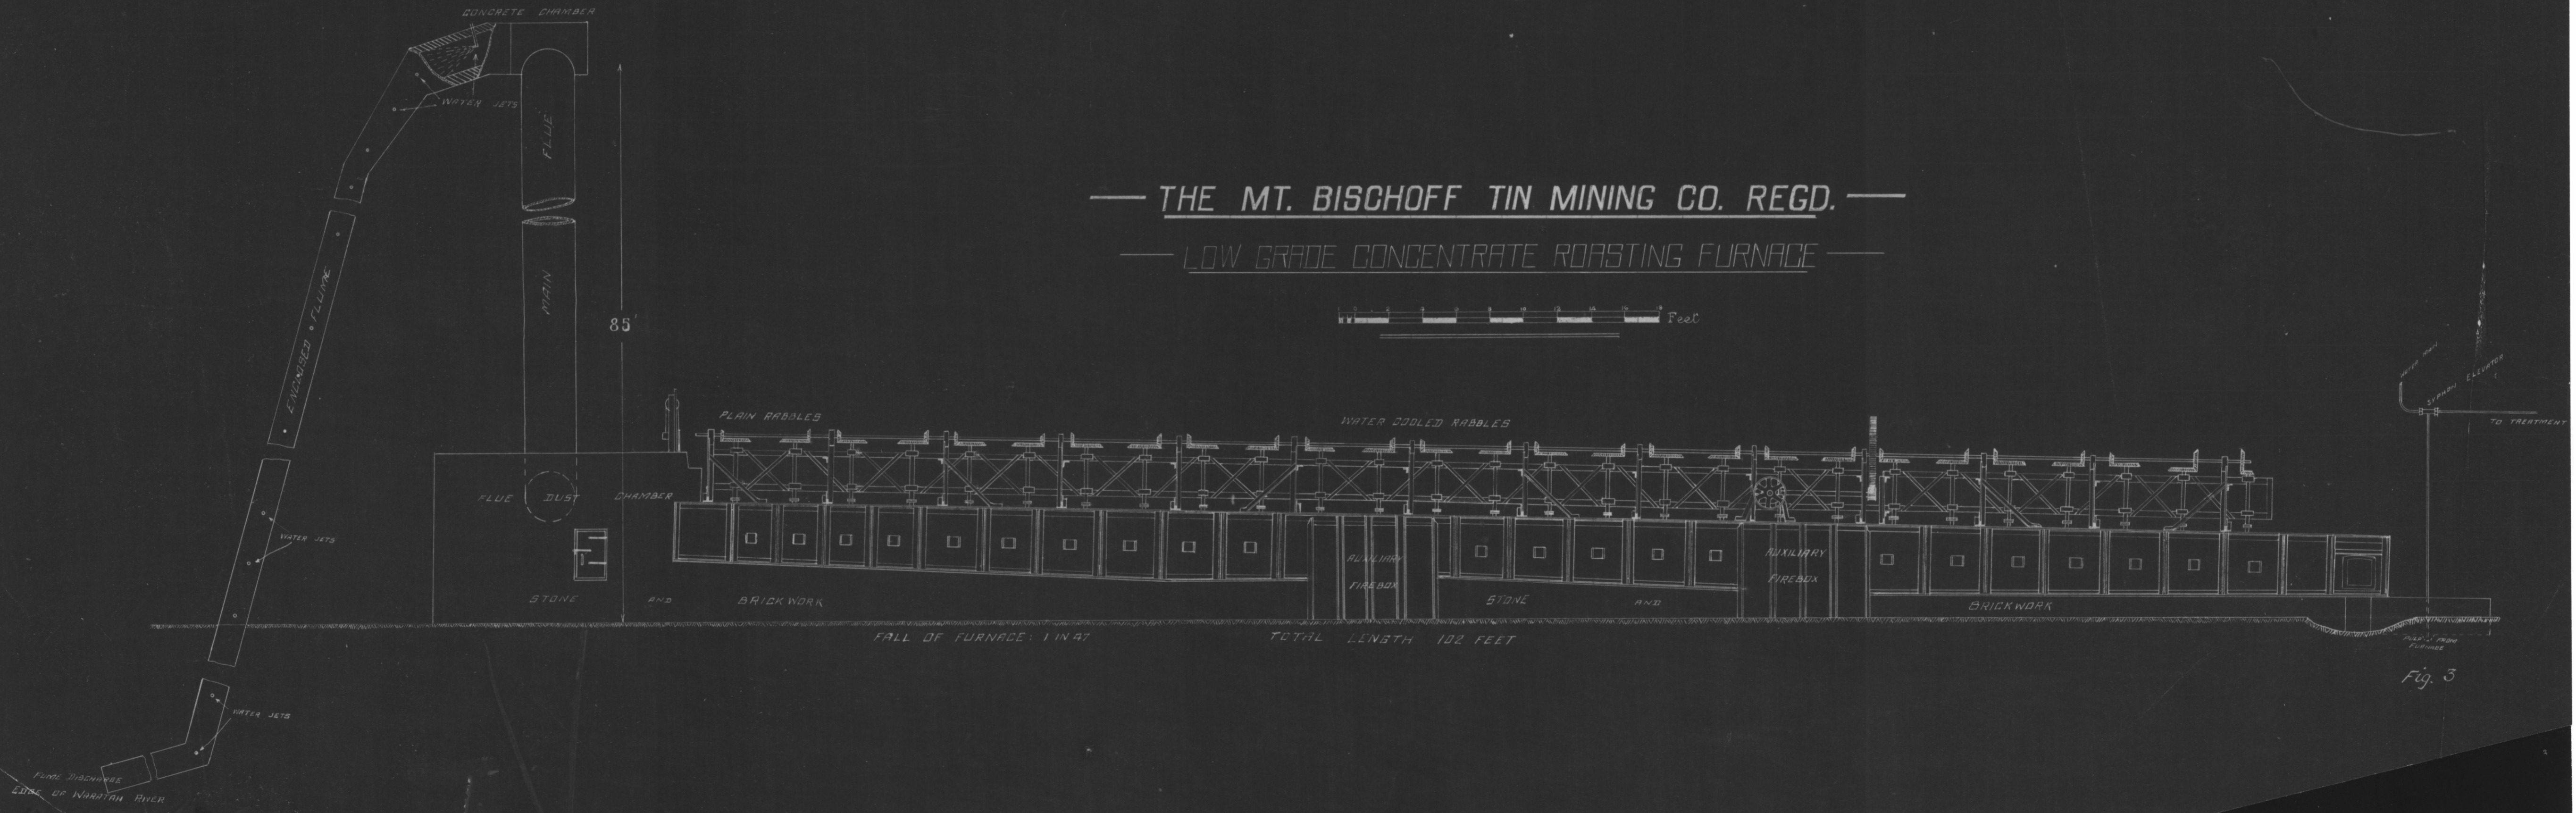

487

93

5 cm

— THE MT. BISCHOFF TIN MINING CO. REGD. —

— LOW GRADE CONCENTRATE ROASTING FURNACE —

0 2 4 6 8 10 12 14 16 18 Feet

Fig. 3