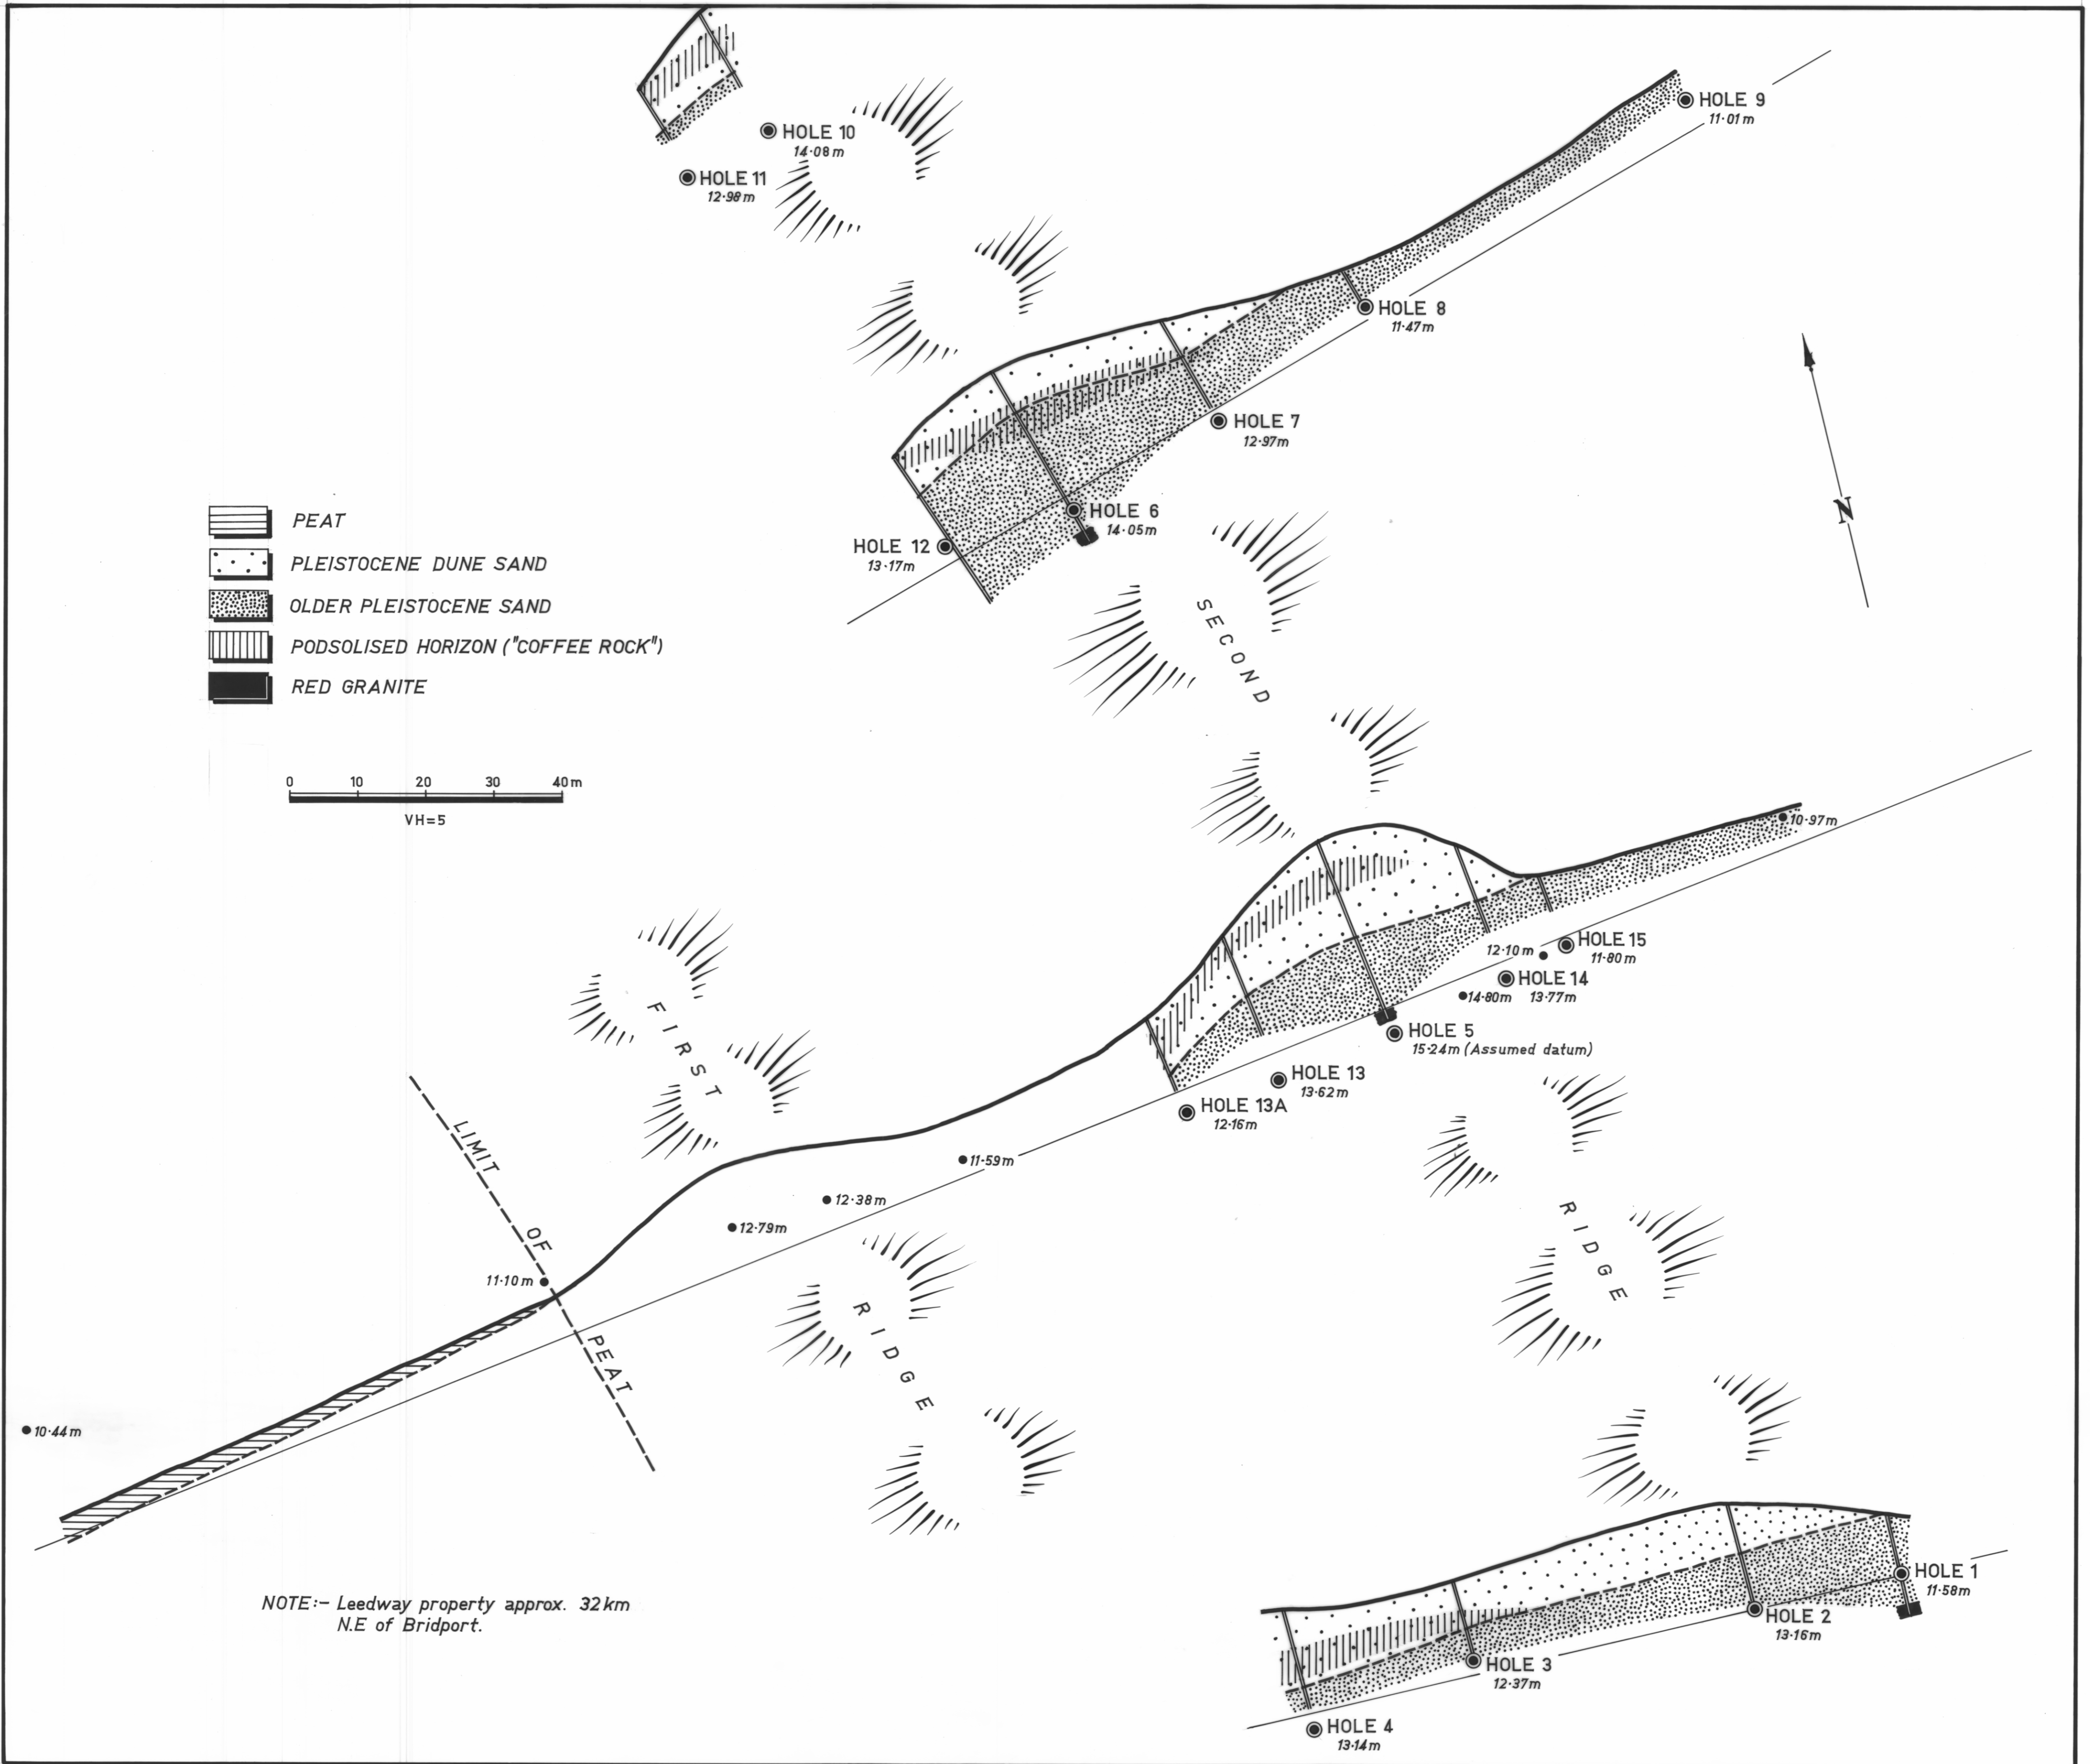

5 cm

-  PEAT
-  PLEISTOCENE DUNE SAND
-  OLDER PLEISTOCENE SAND
-  PODSOLISED HORIZON ("COFFEE ROCK")
-  RED GRANITE

NOTE:- Leedway property approx. 32km N.E of Bridport.

REDUCE TO 160 mm